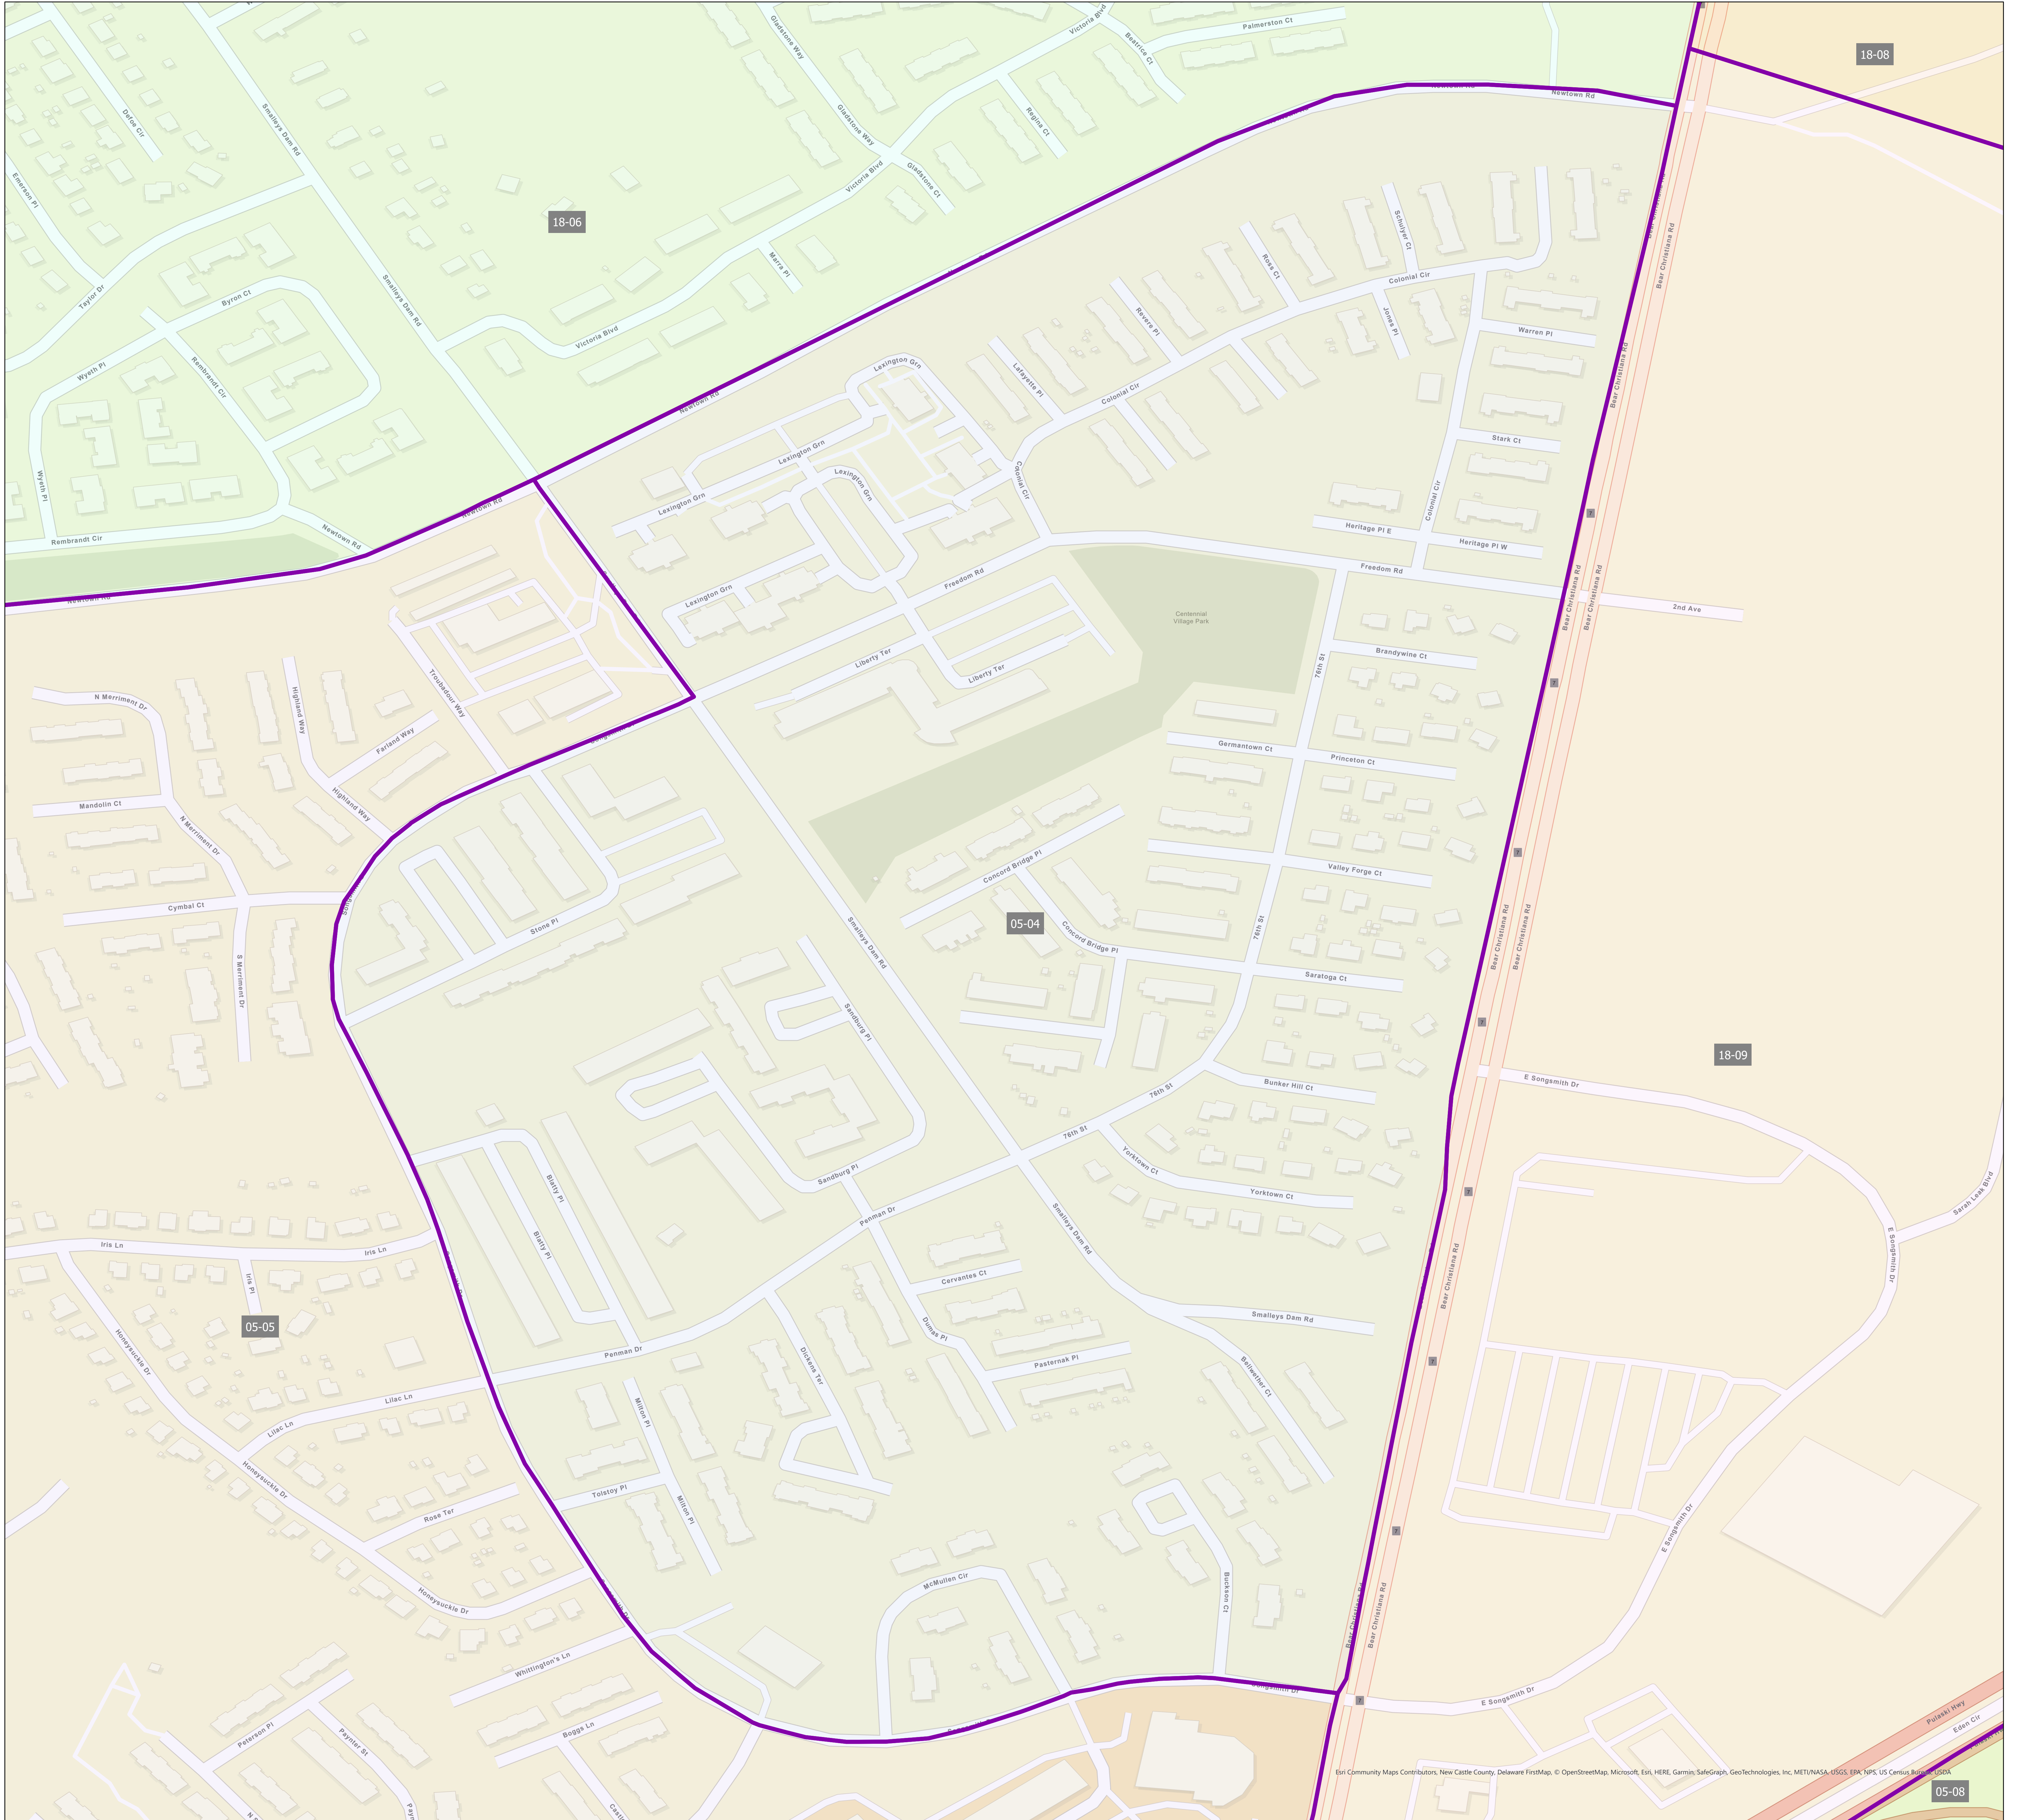

Election District District 05-04