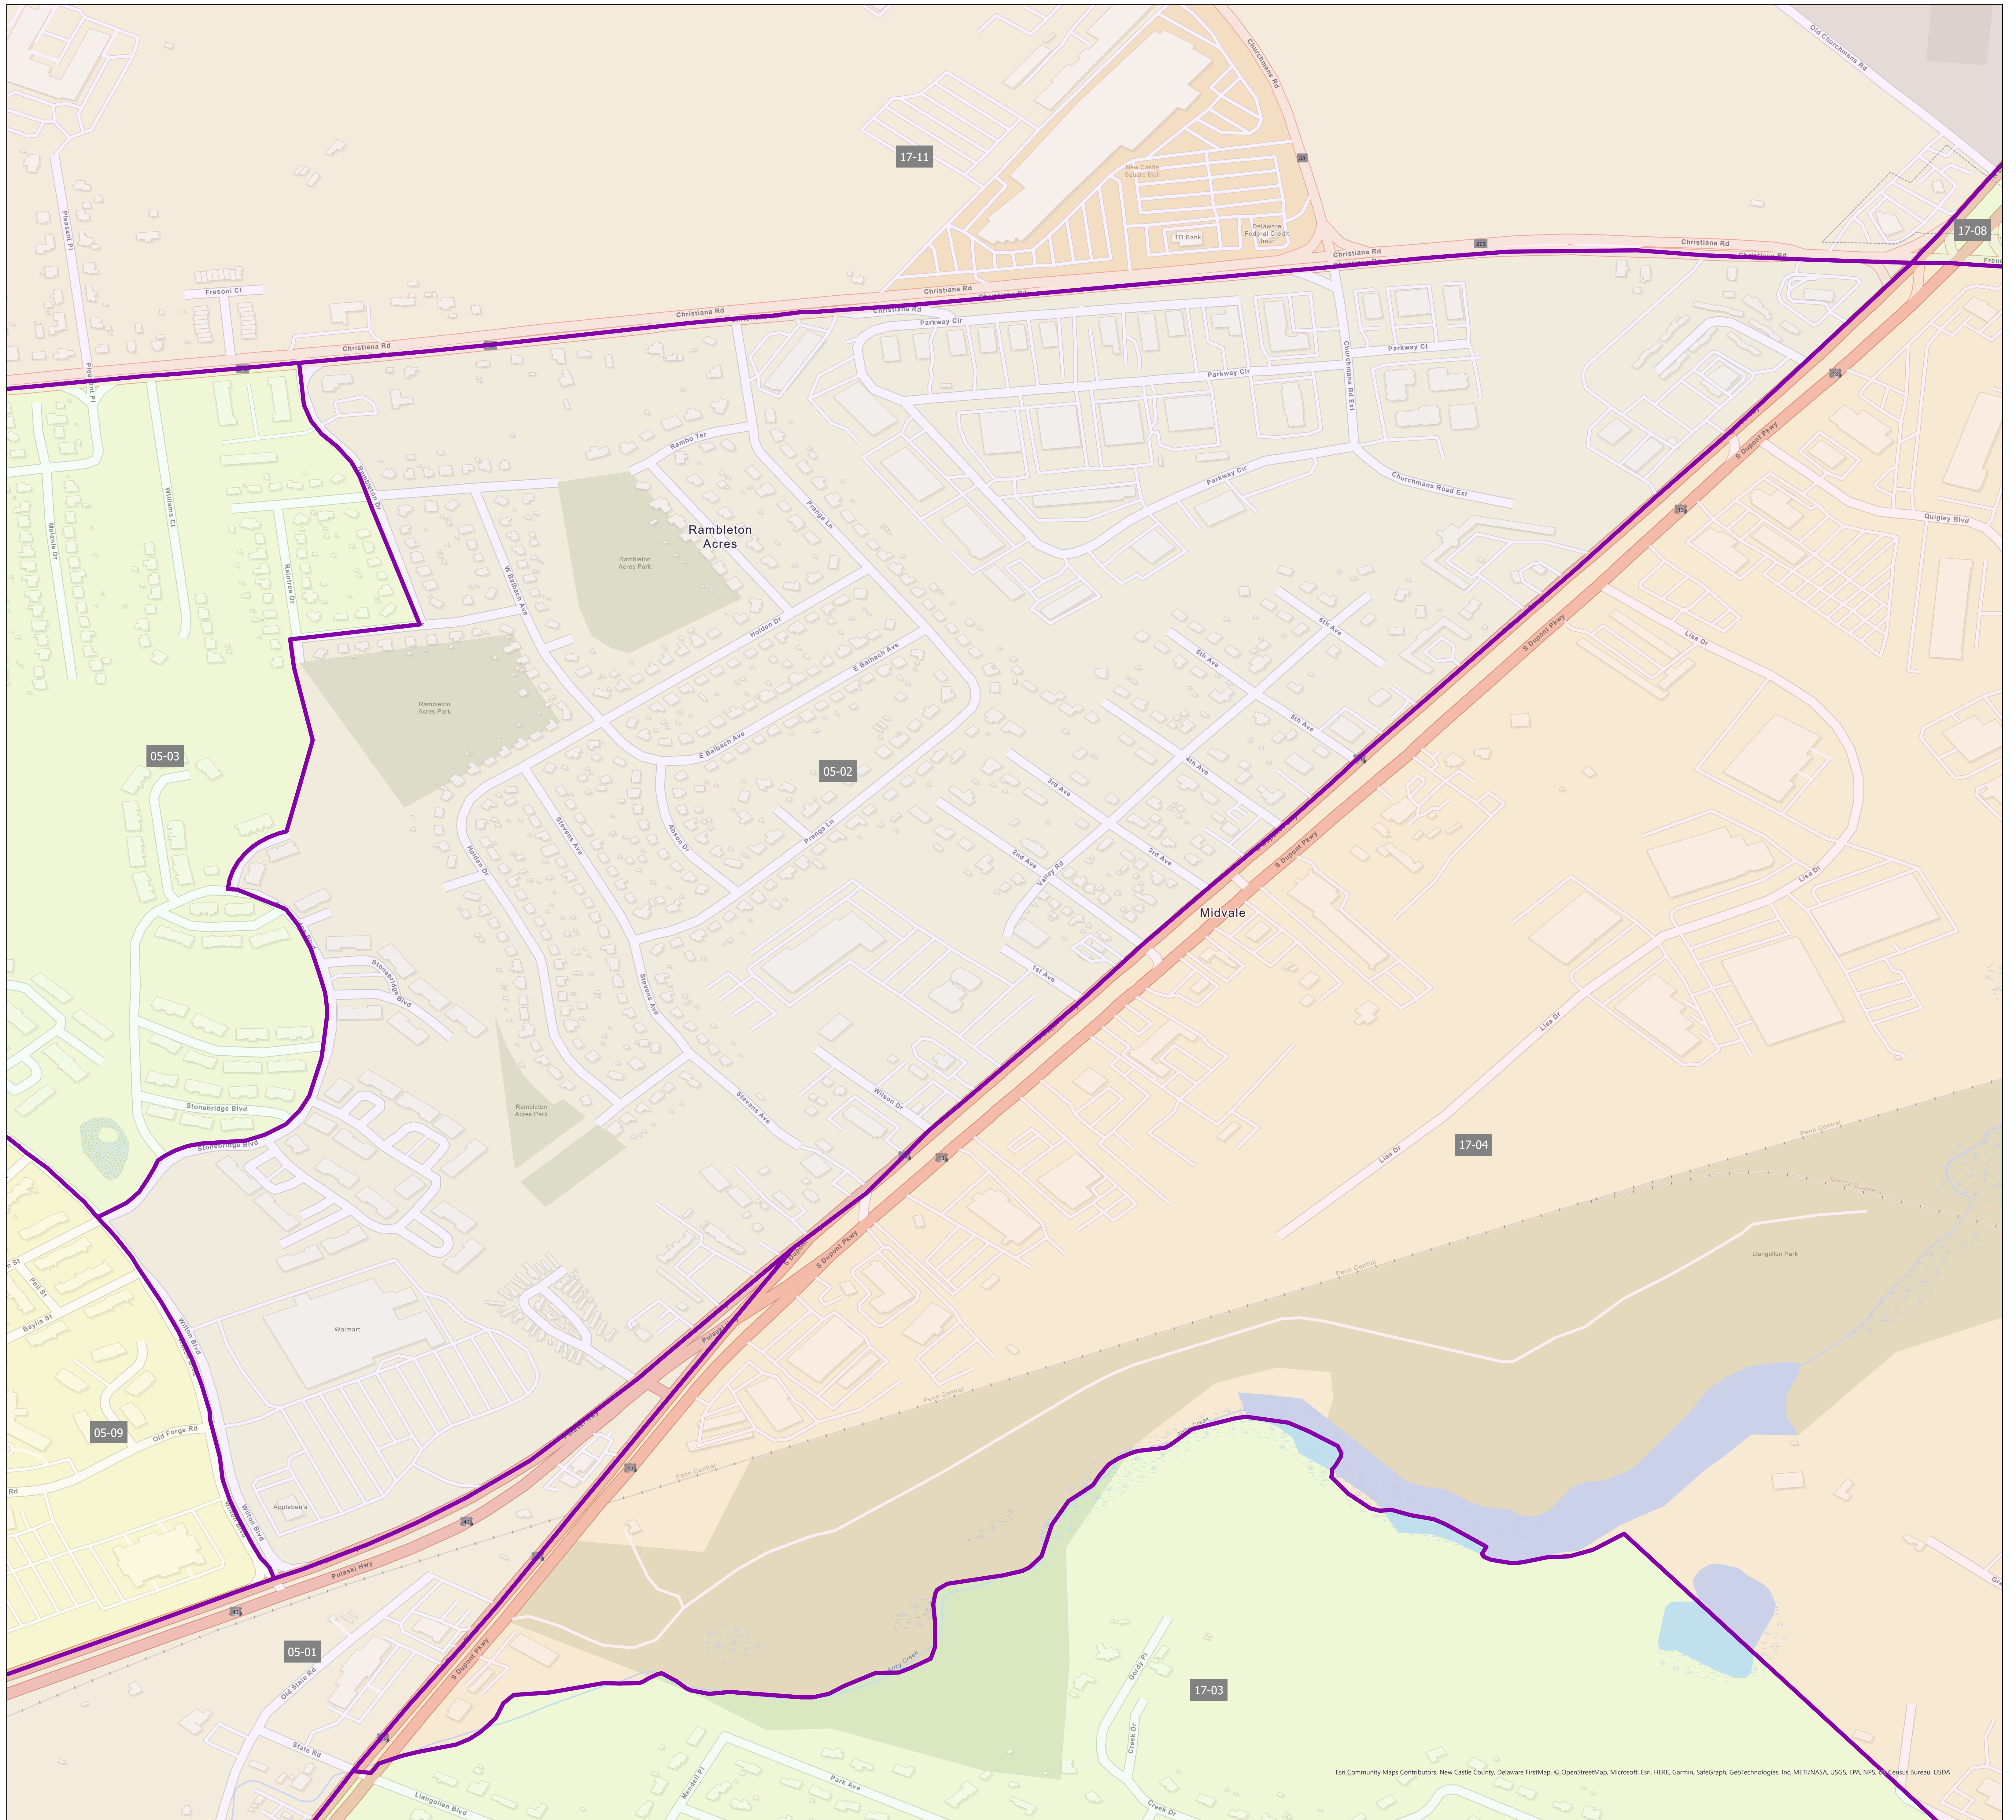

Election District District 05-02