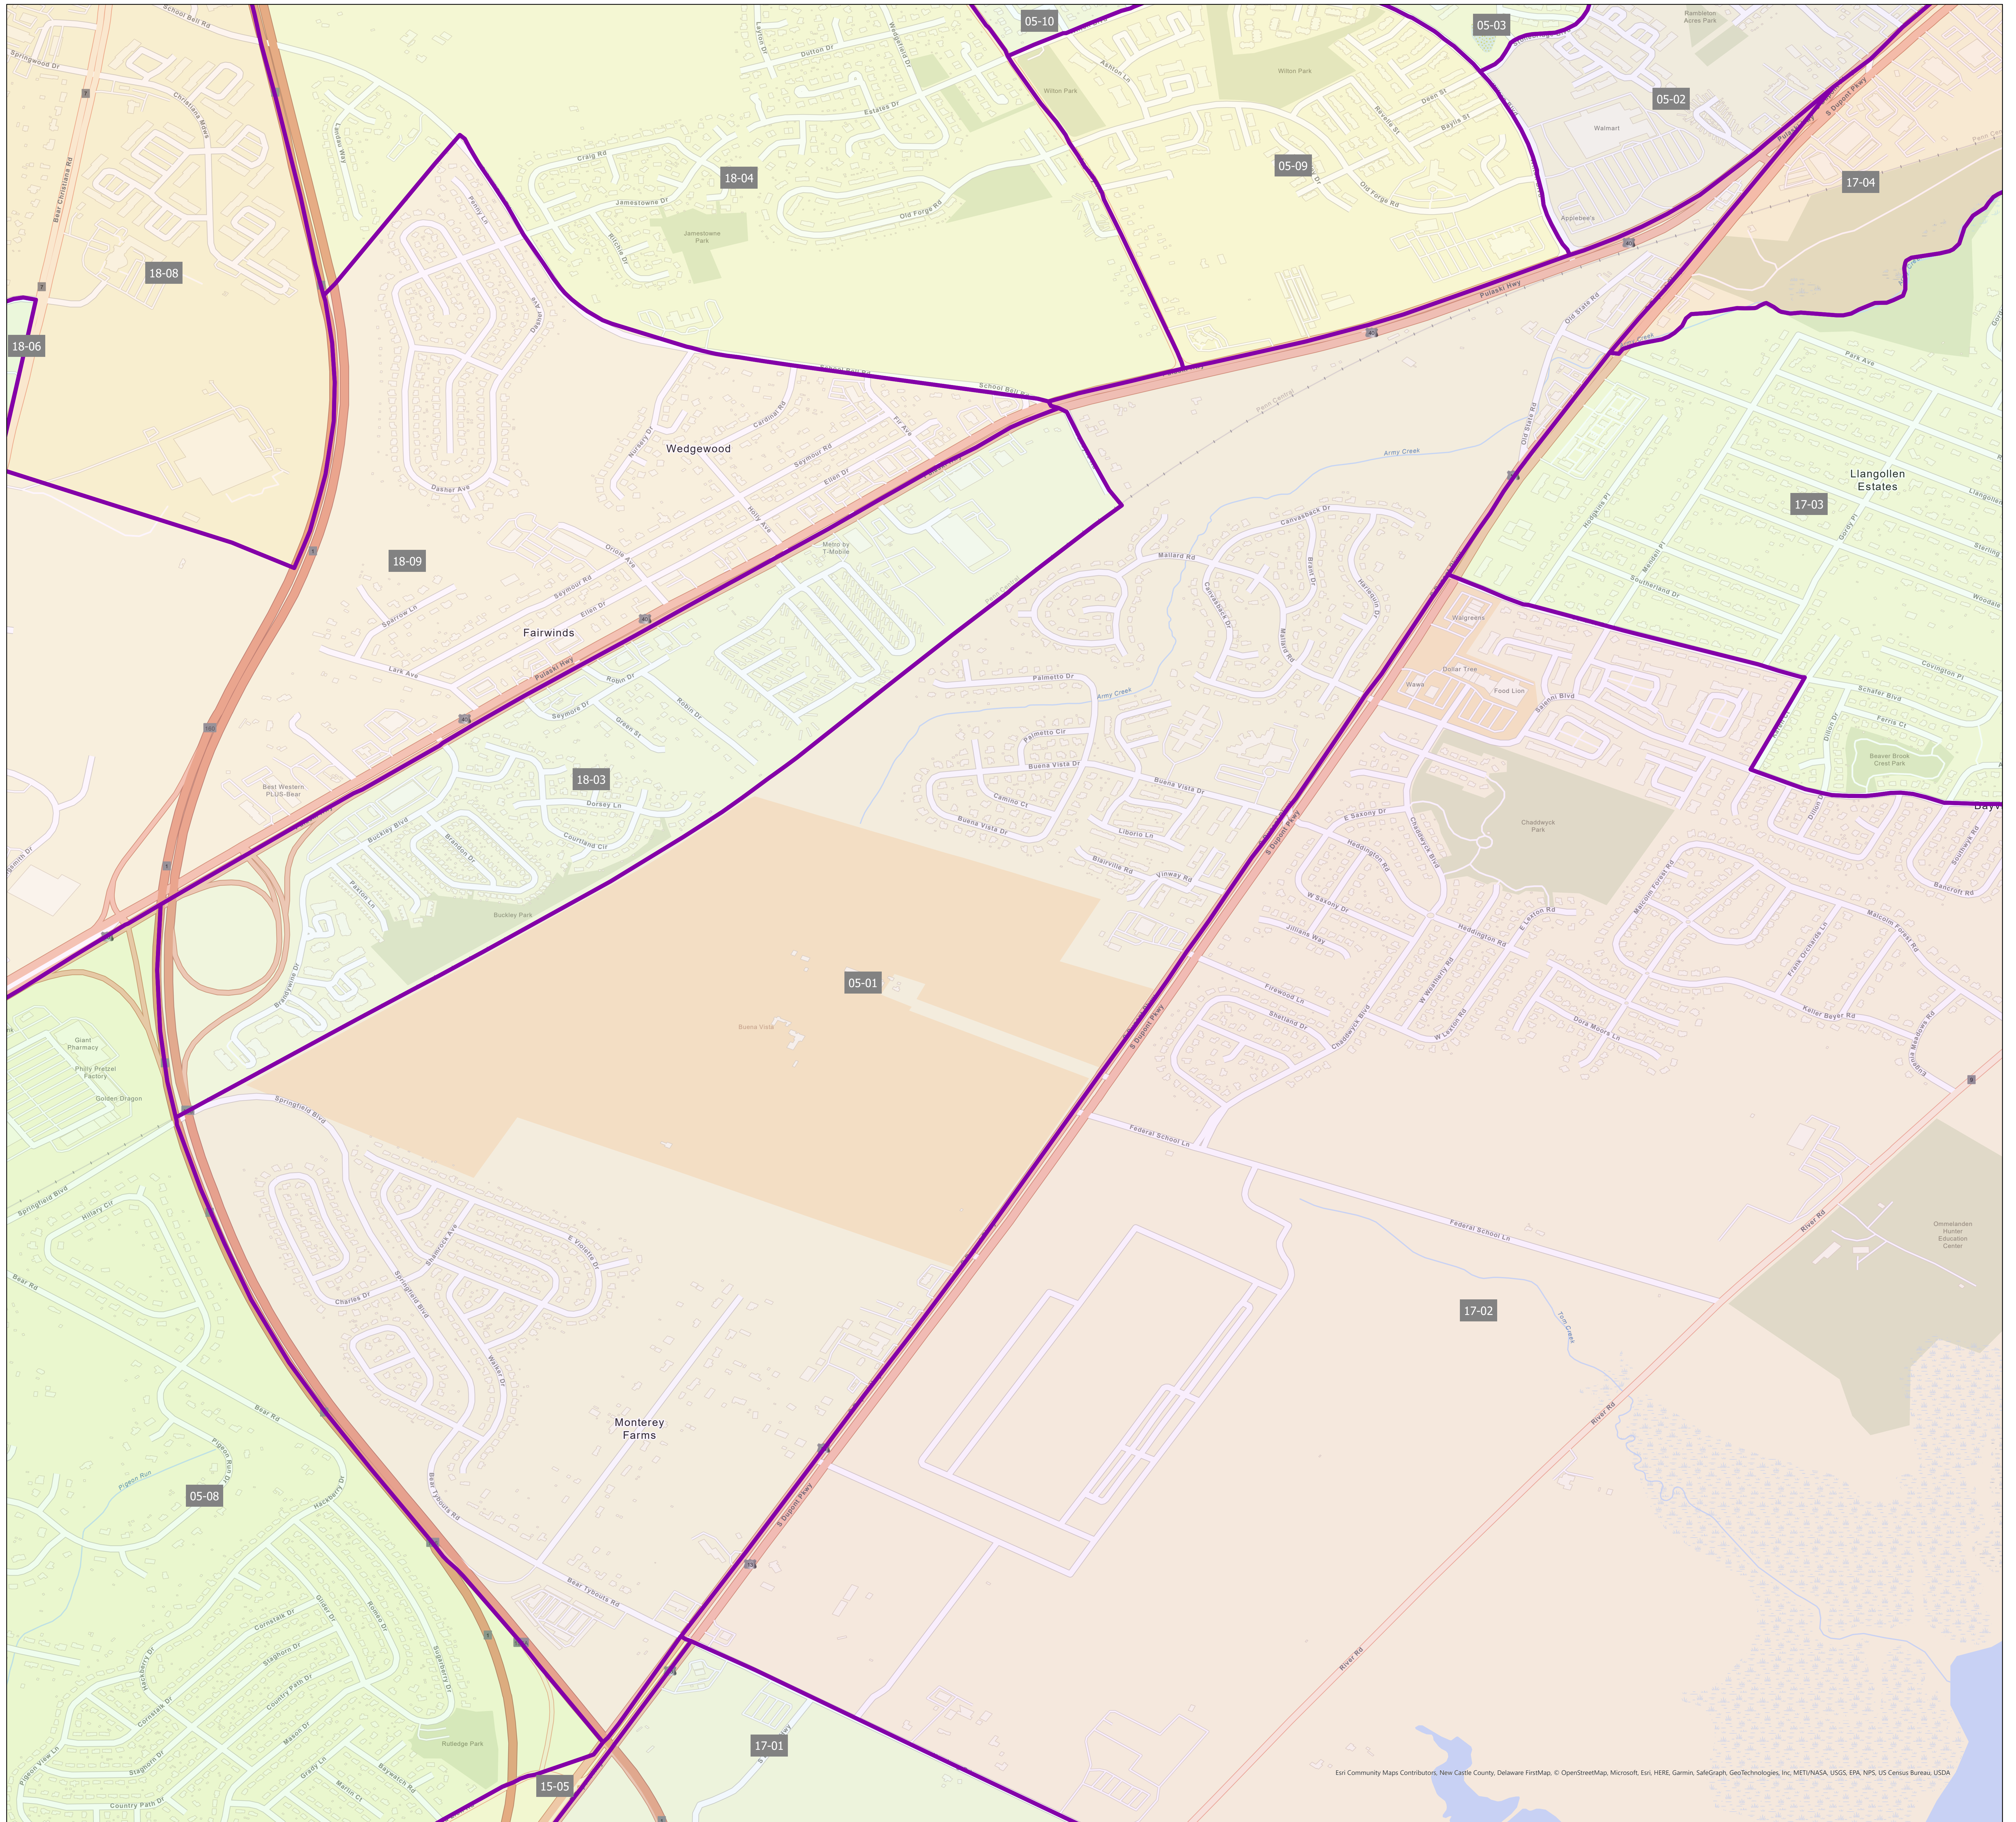

Election District District 05-01