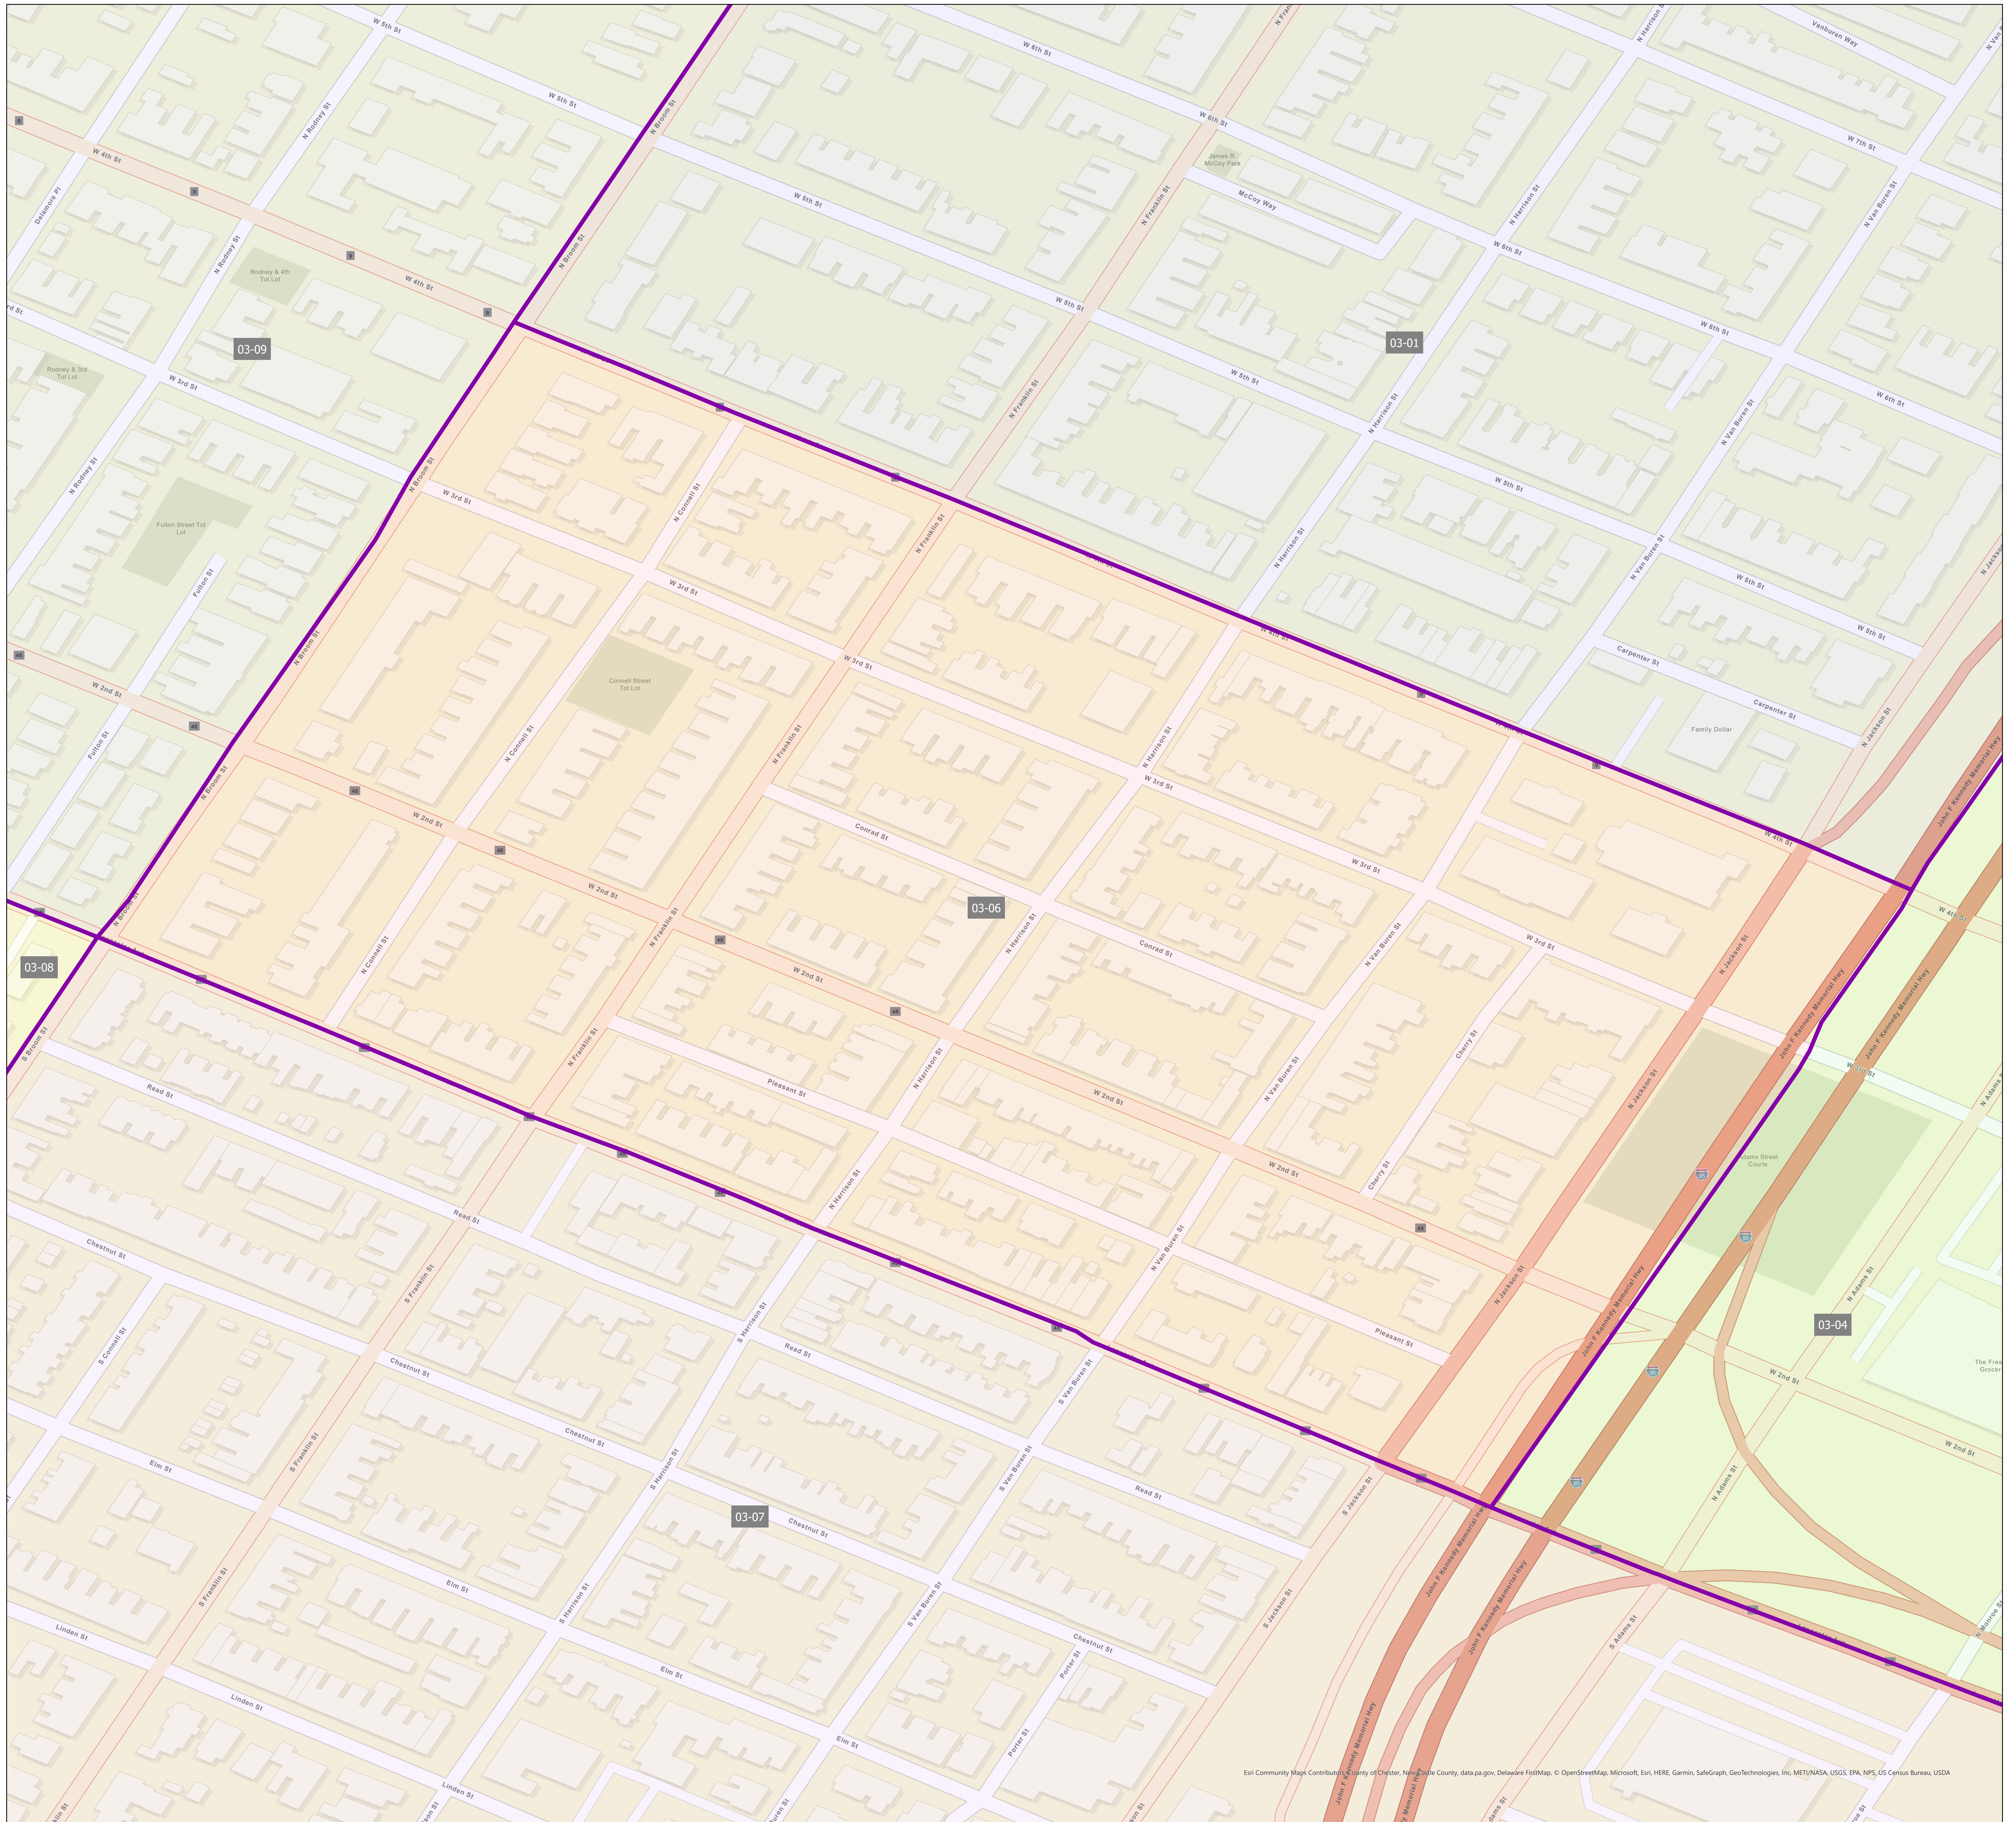

State of Delaware
Department of Elections
New Castle County

Election District District 03-06

0 0.02 0.05 0.1 Miles