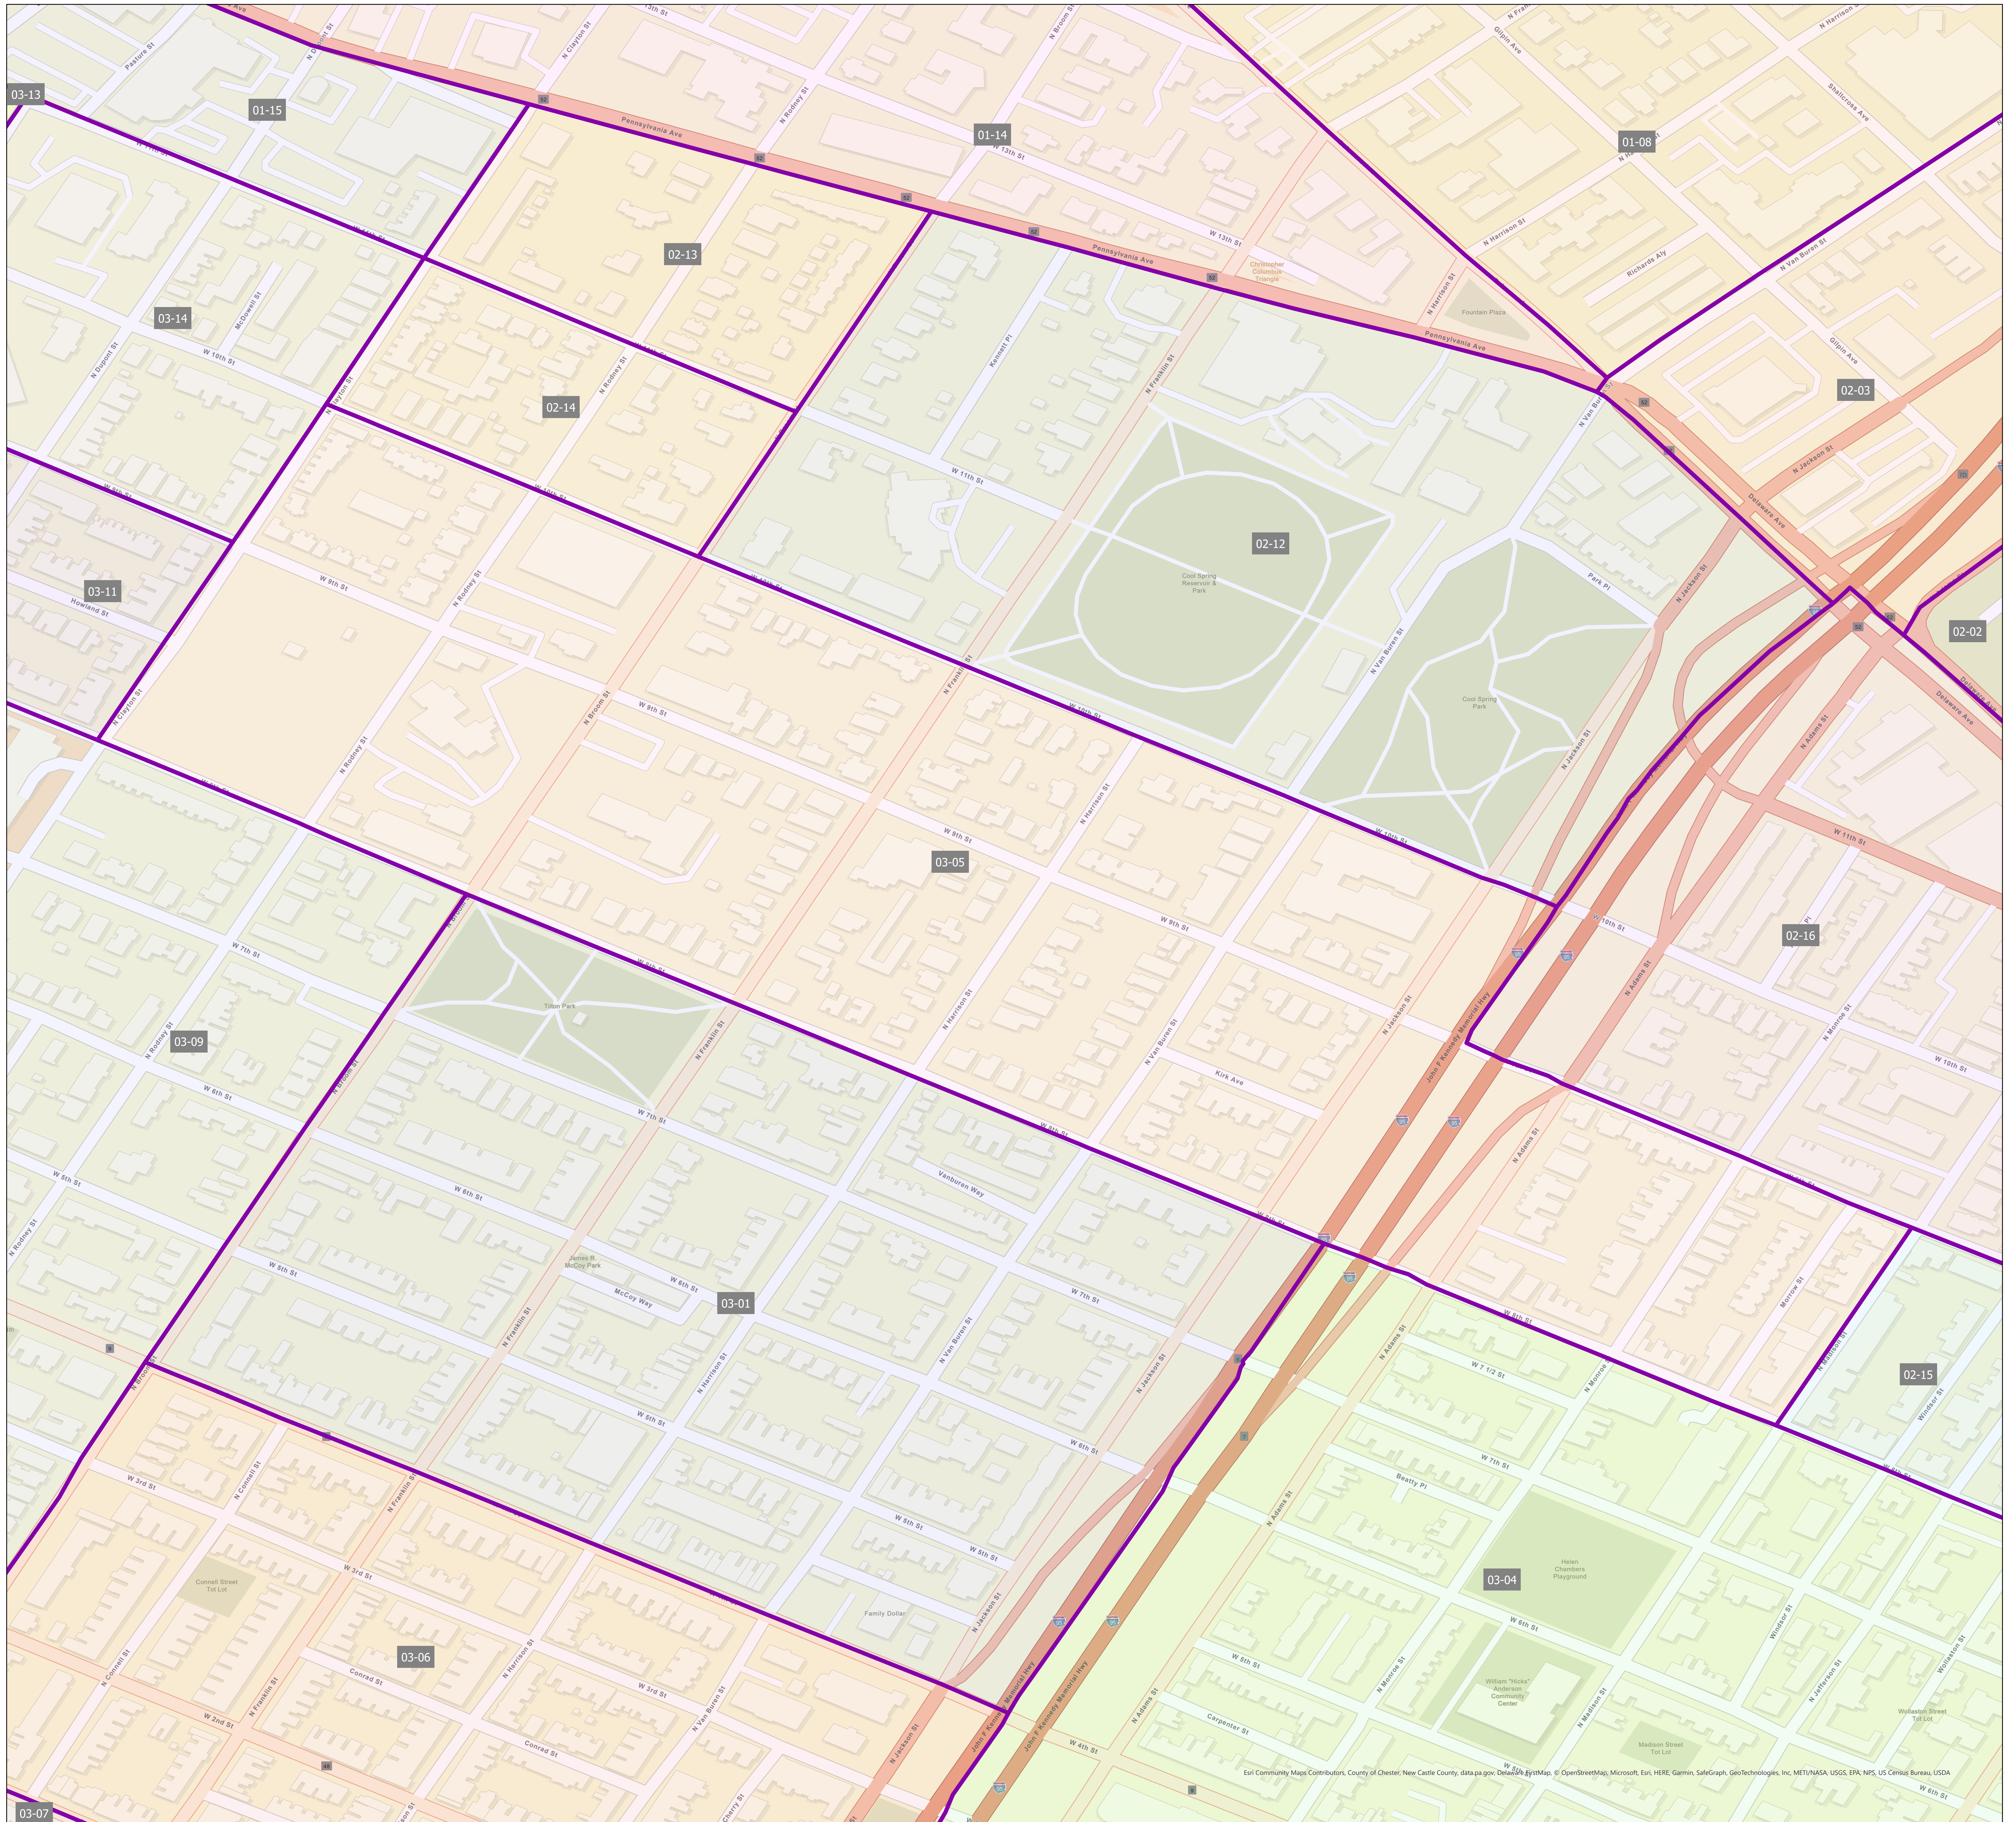

Election District District 03-05