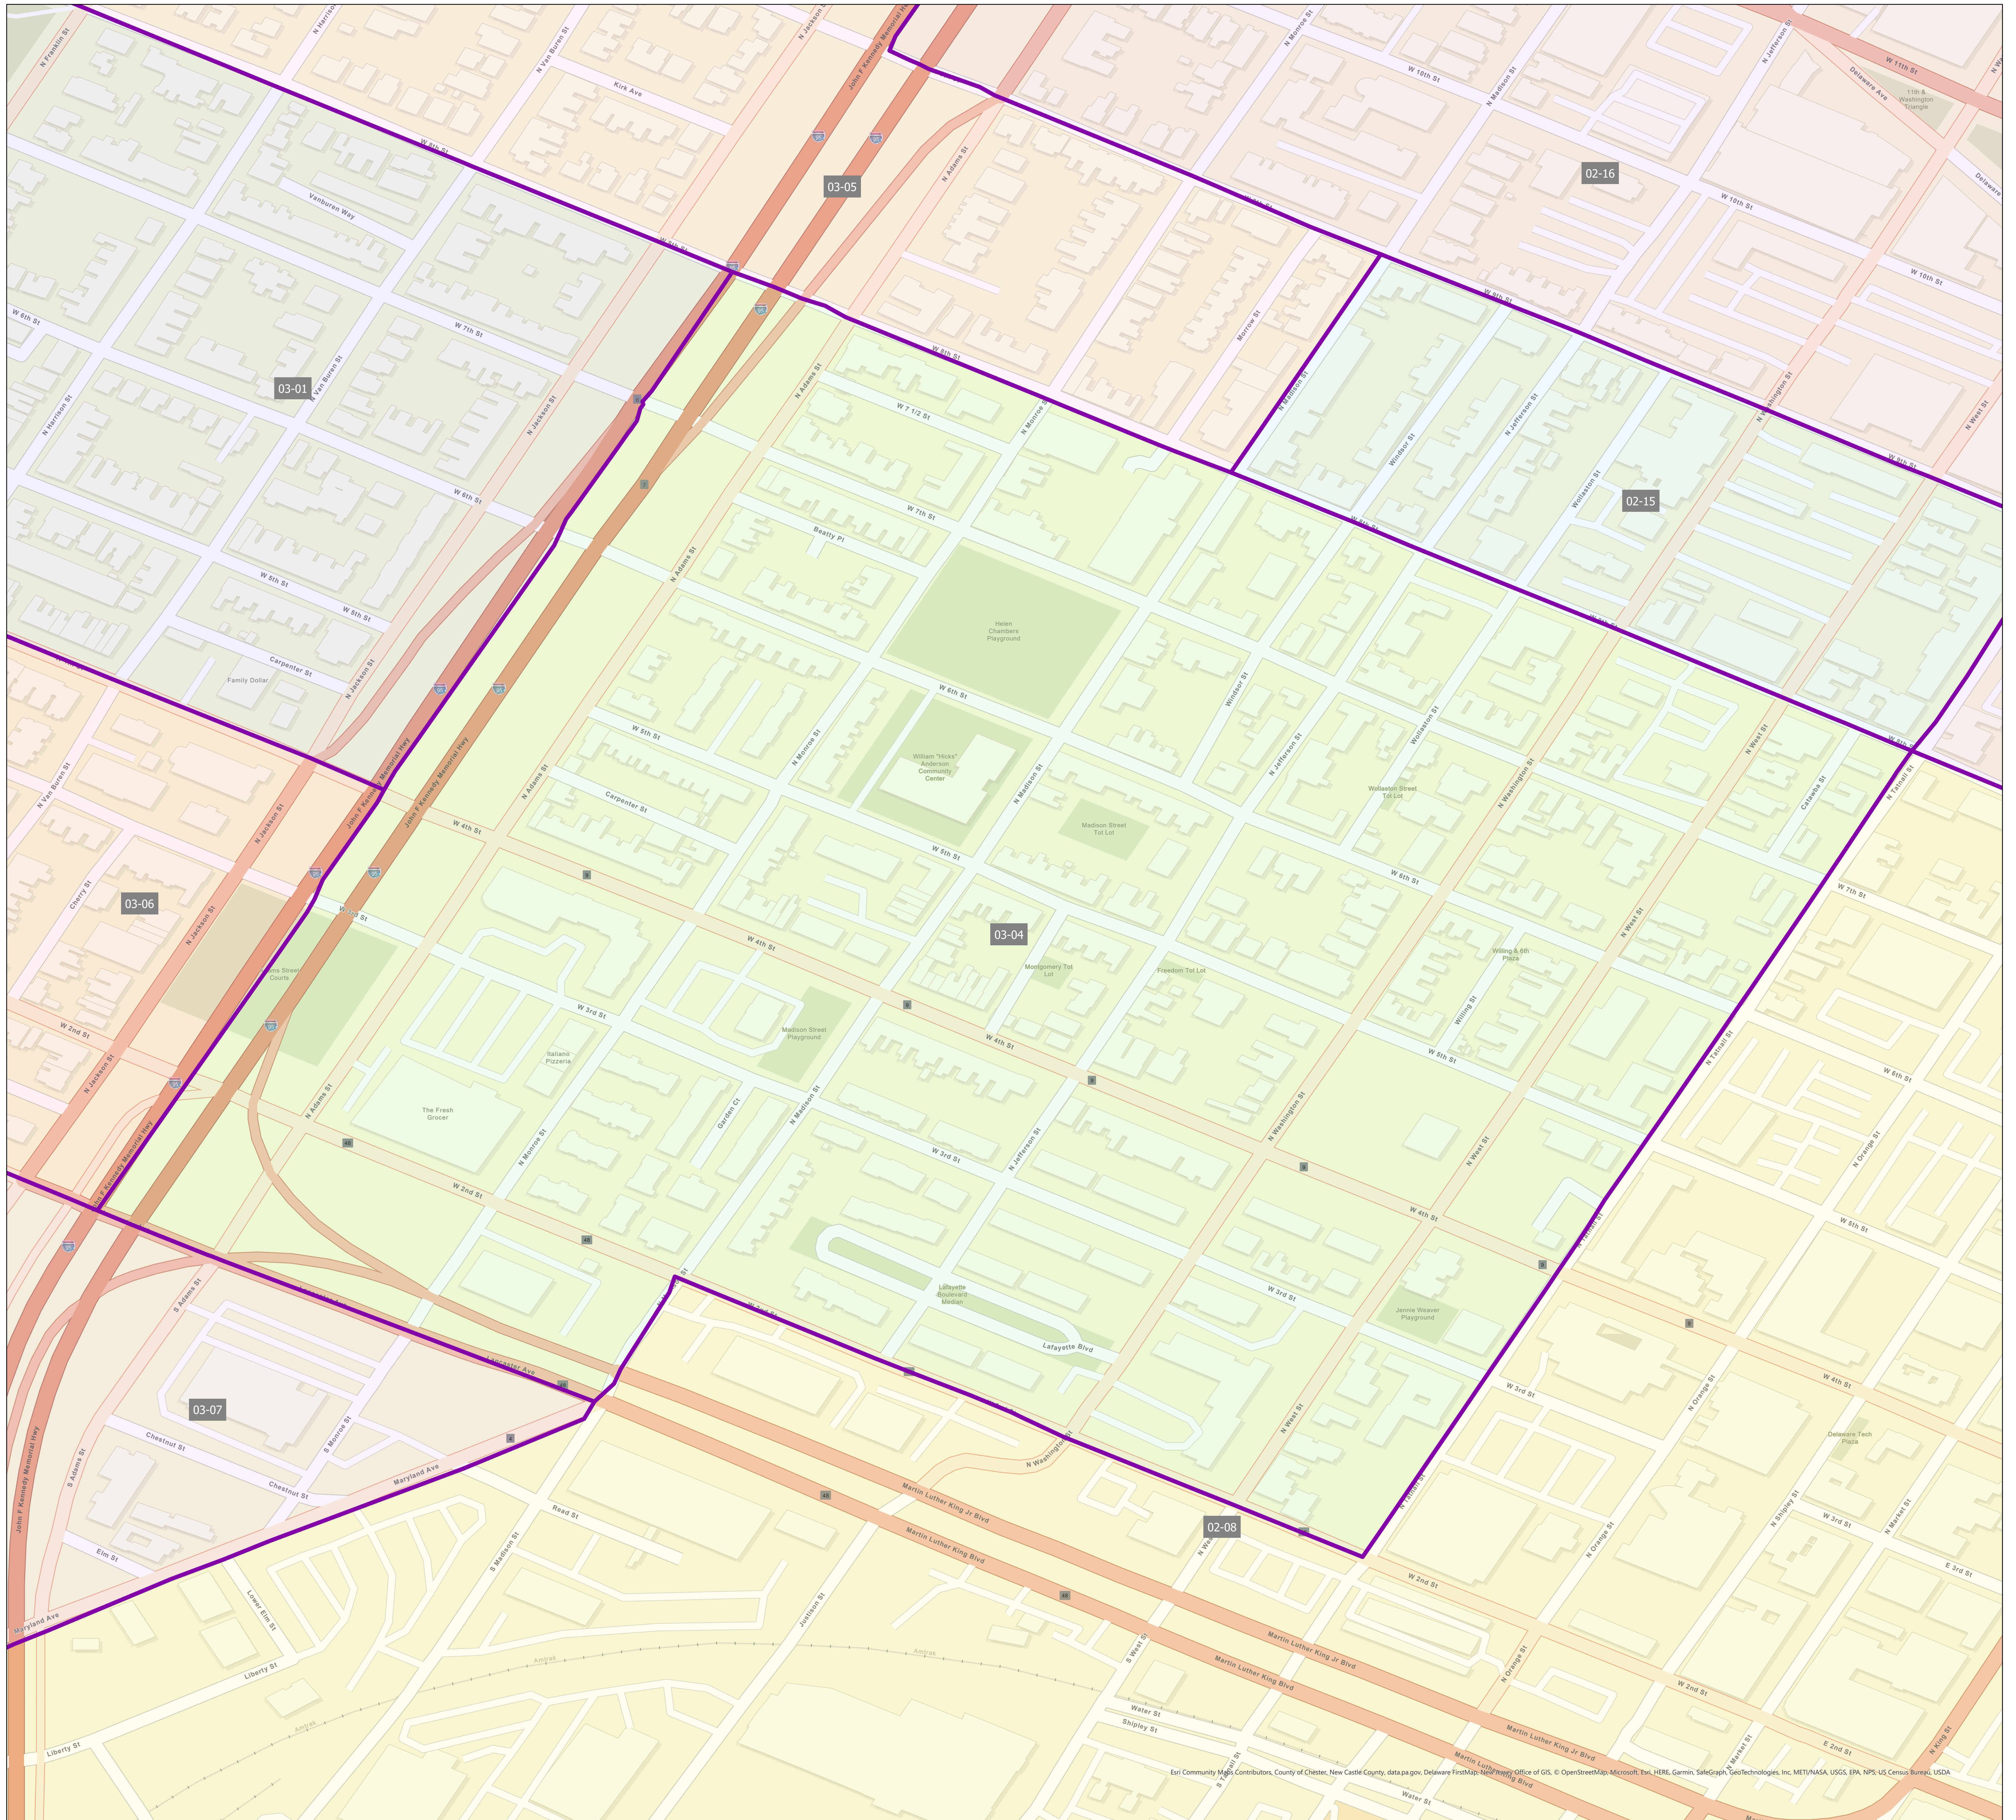

Election District District 03-04

0 0.04 0.07 0.14 Miles