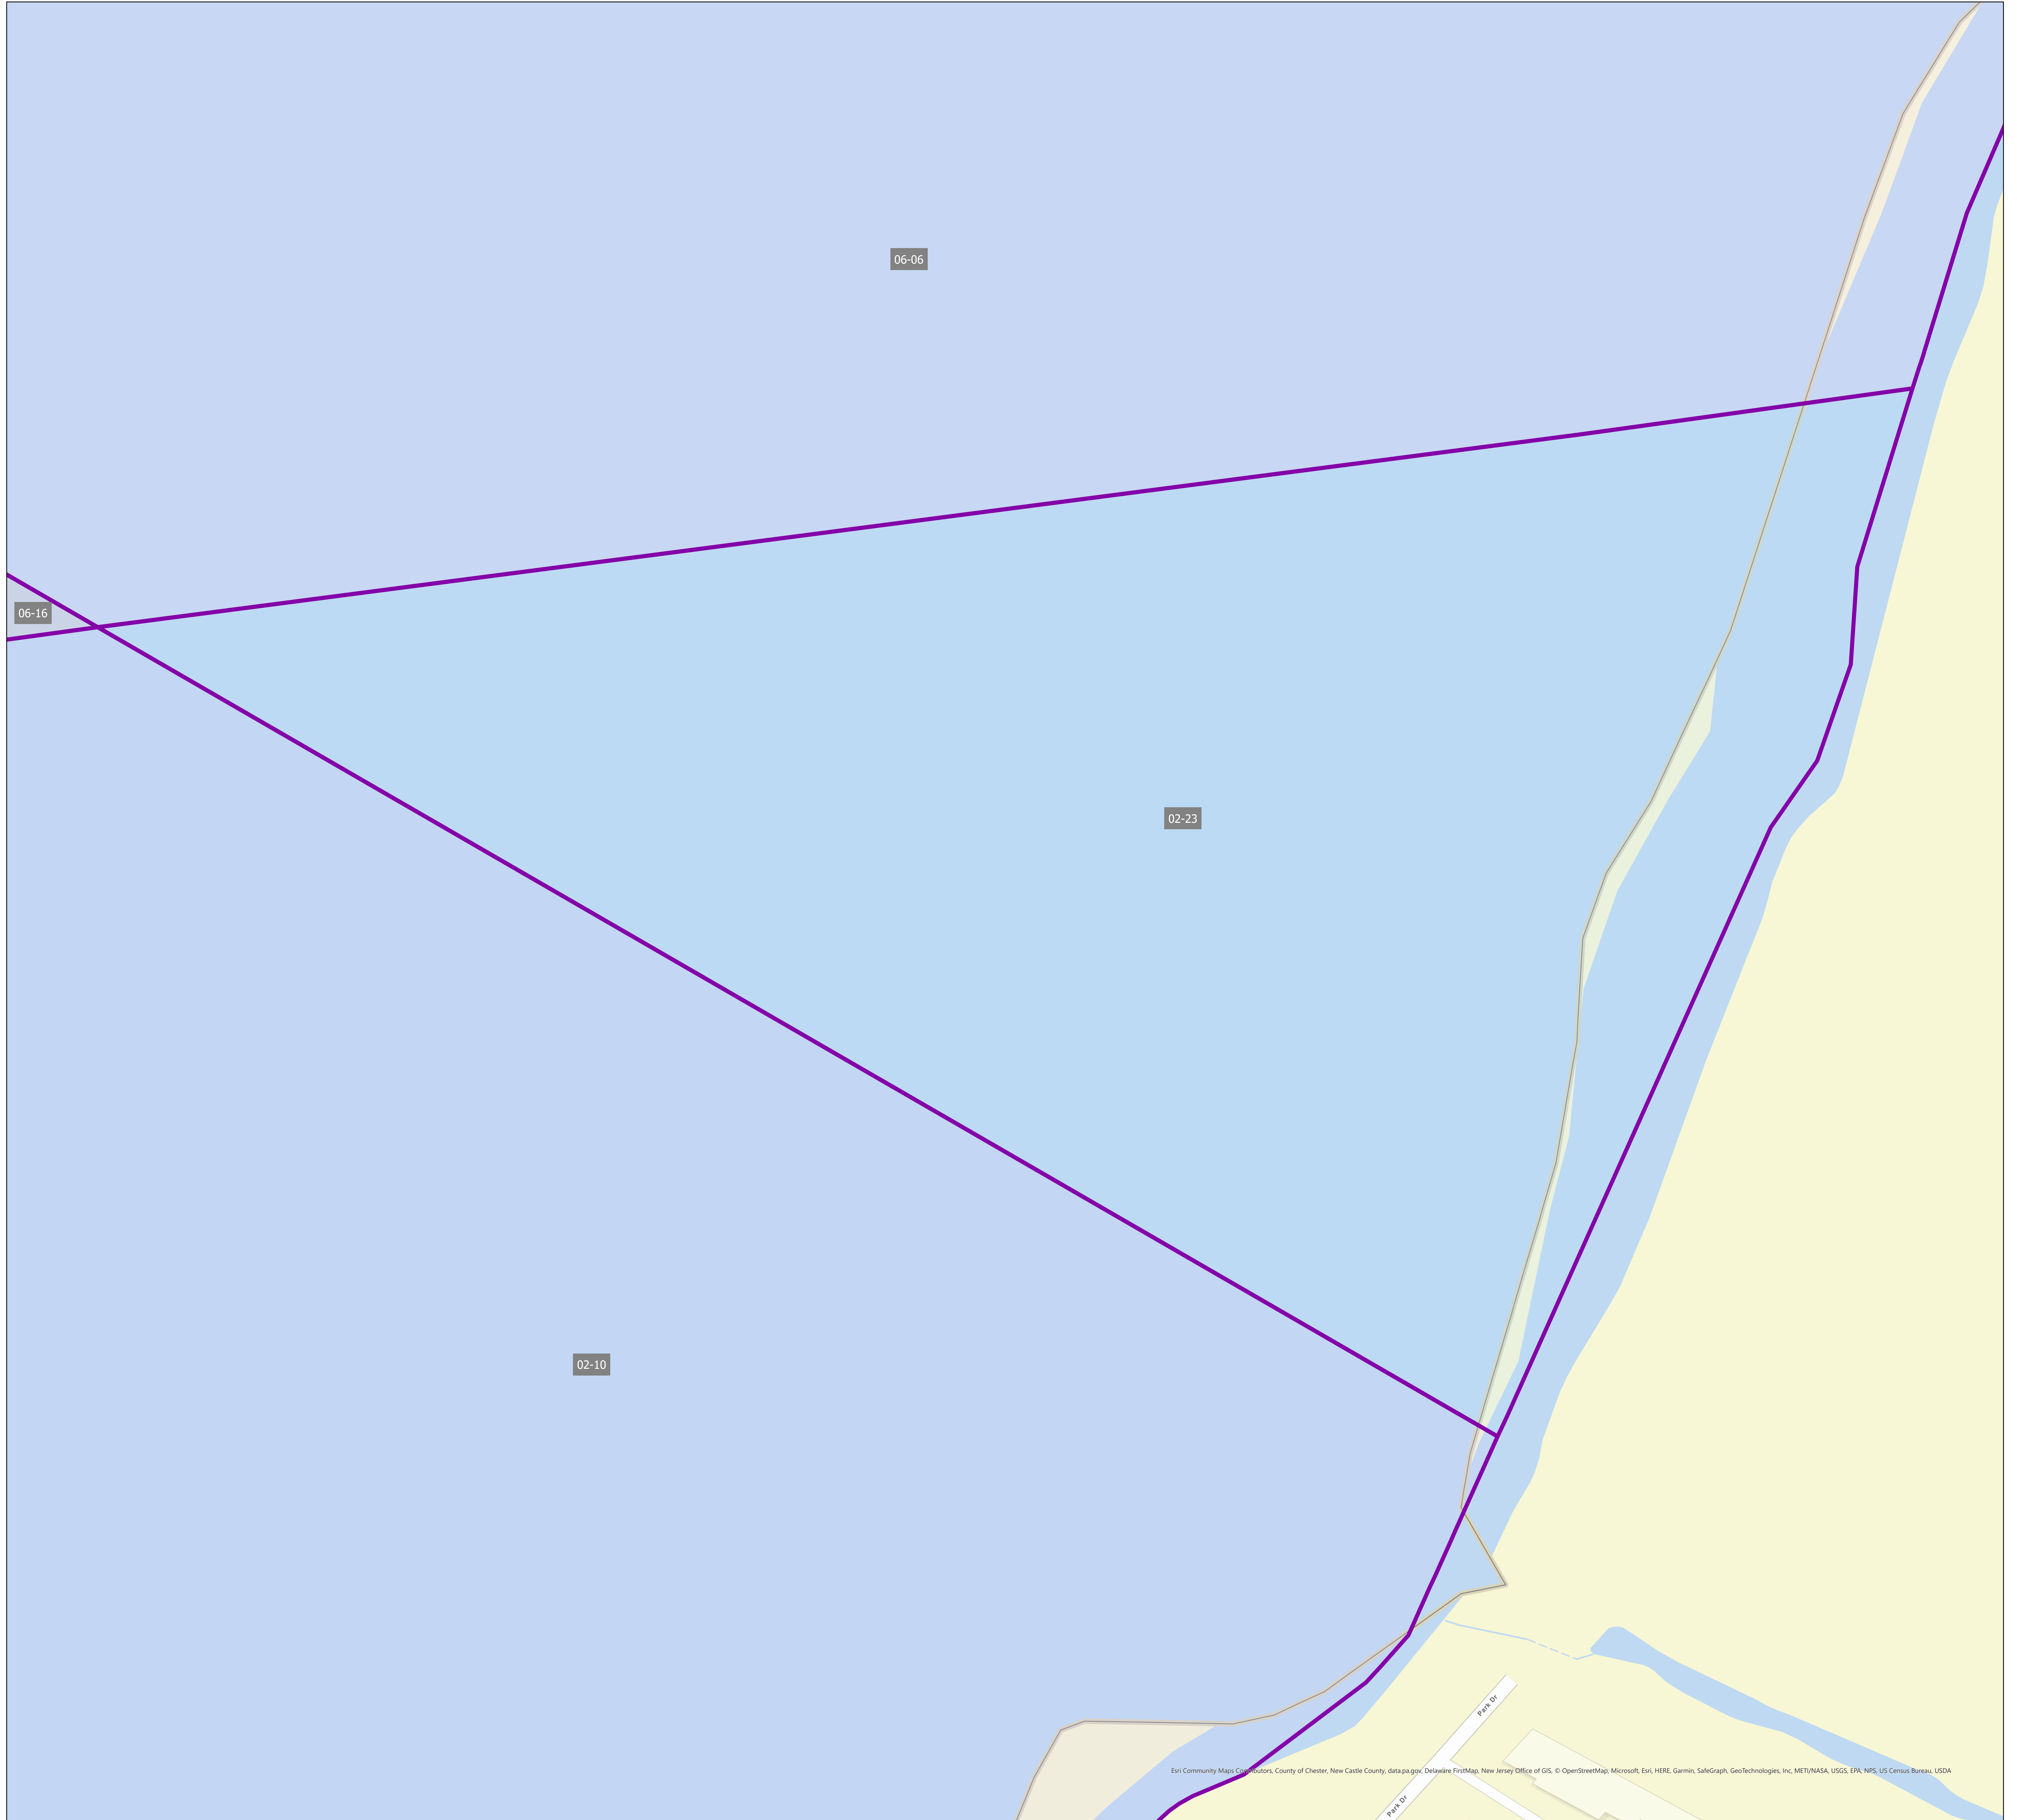

State of Delaware
Department of Elections
New Castle County

Election District District 02-23

0 0.02 0.04 0.08 Miles

Date Printed: Mar 8, 2023