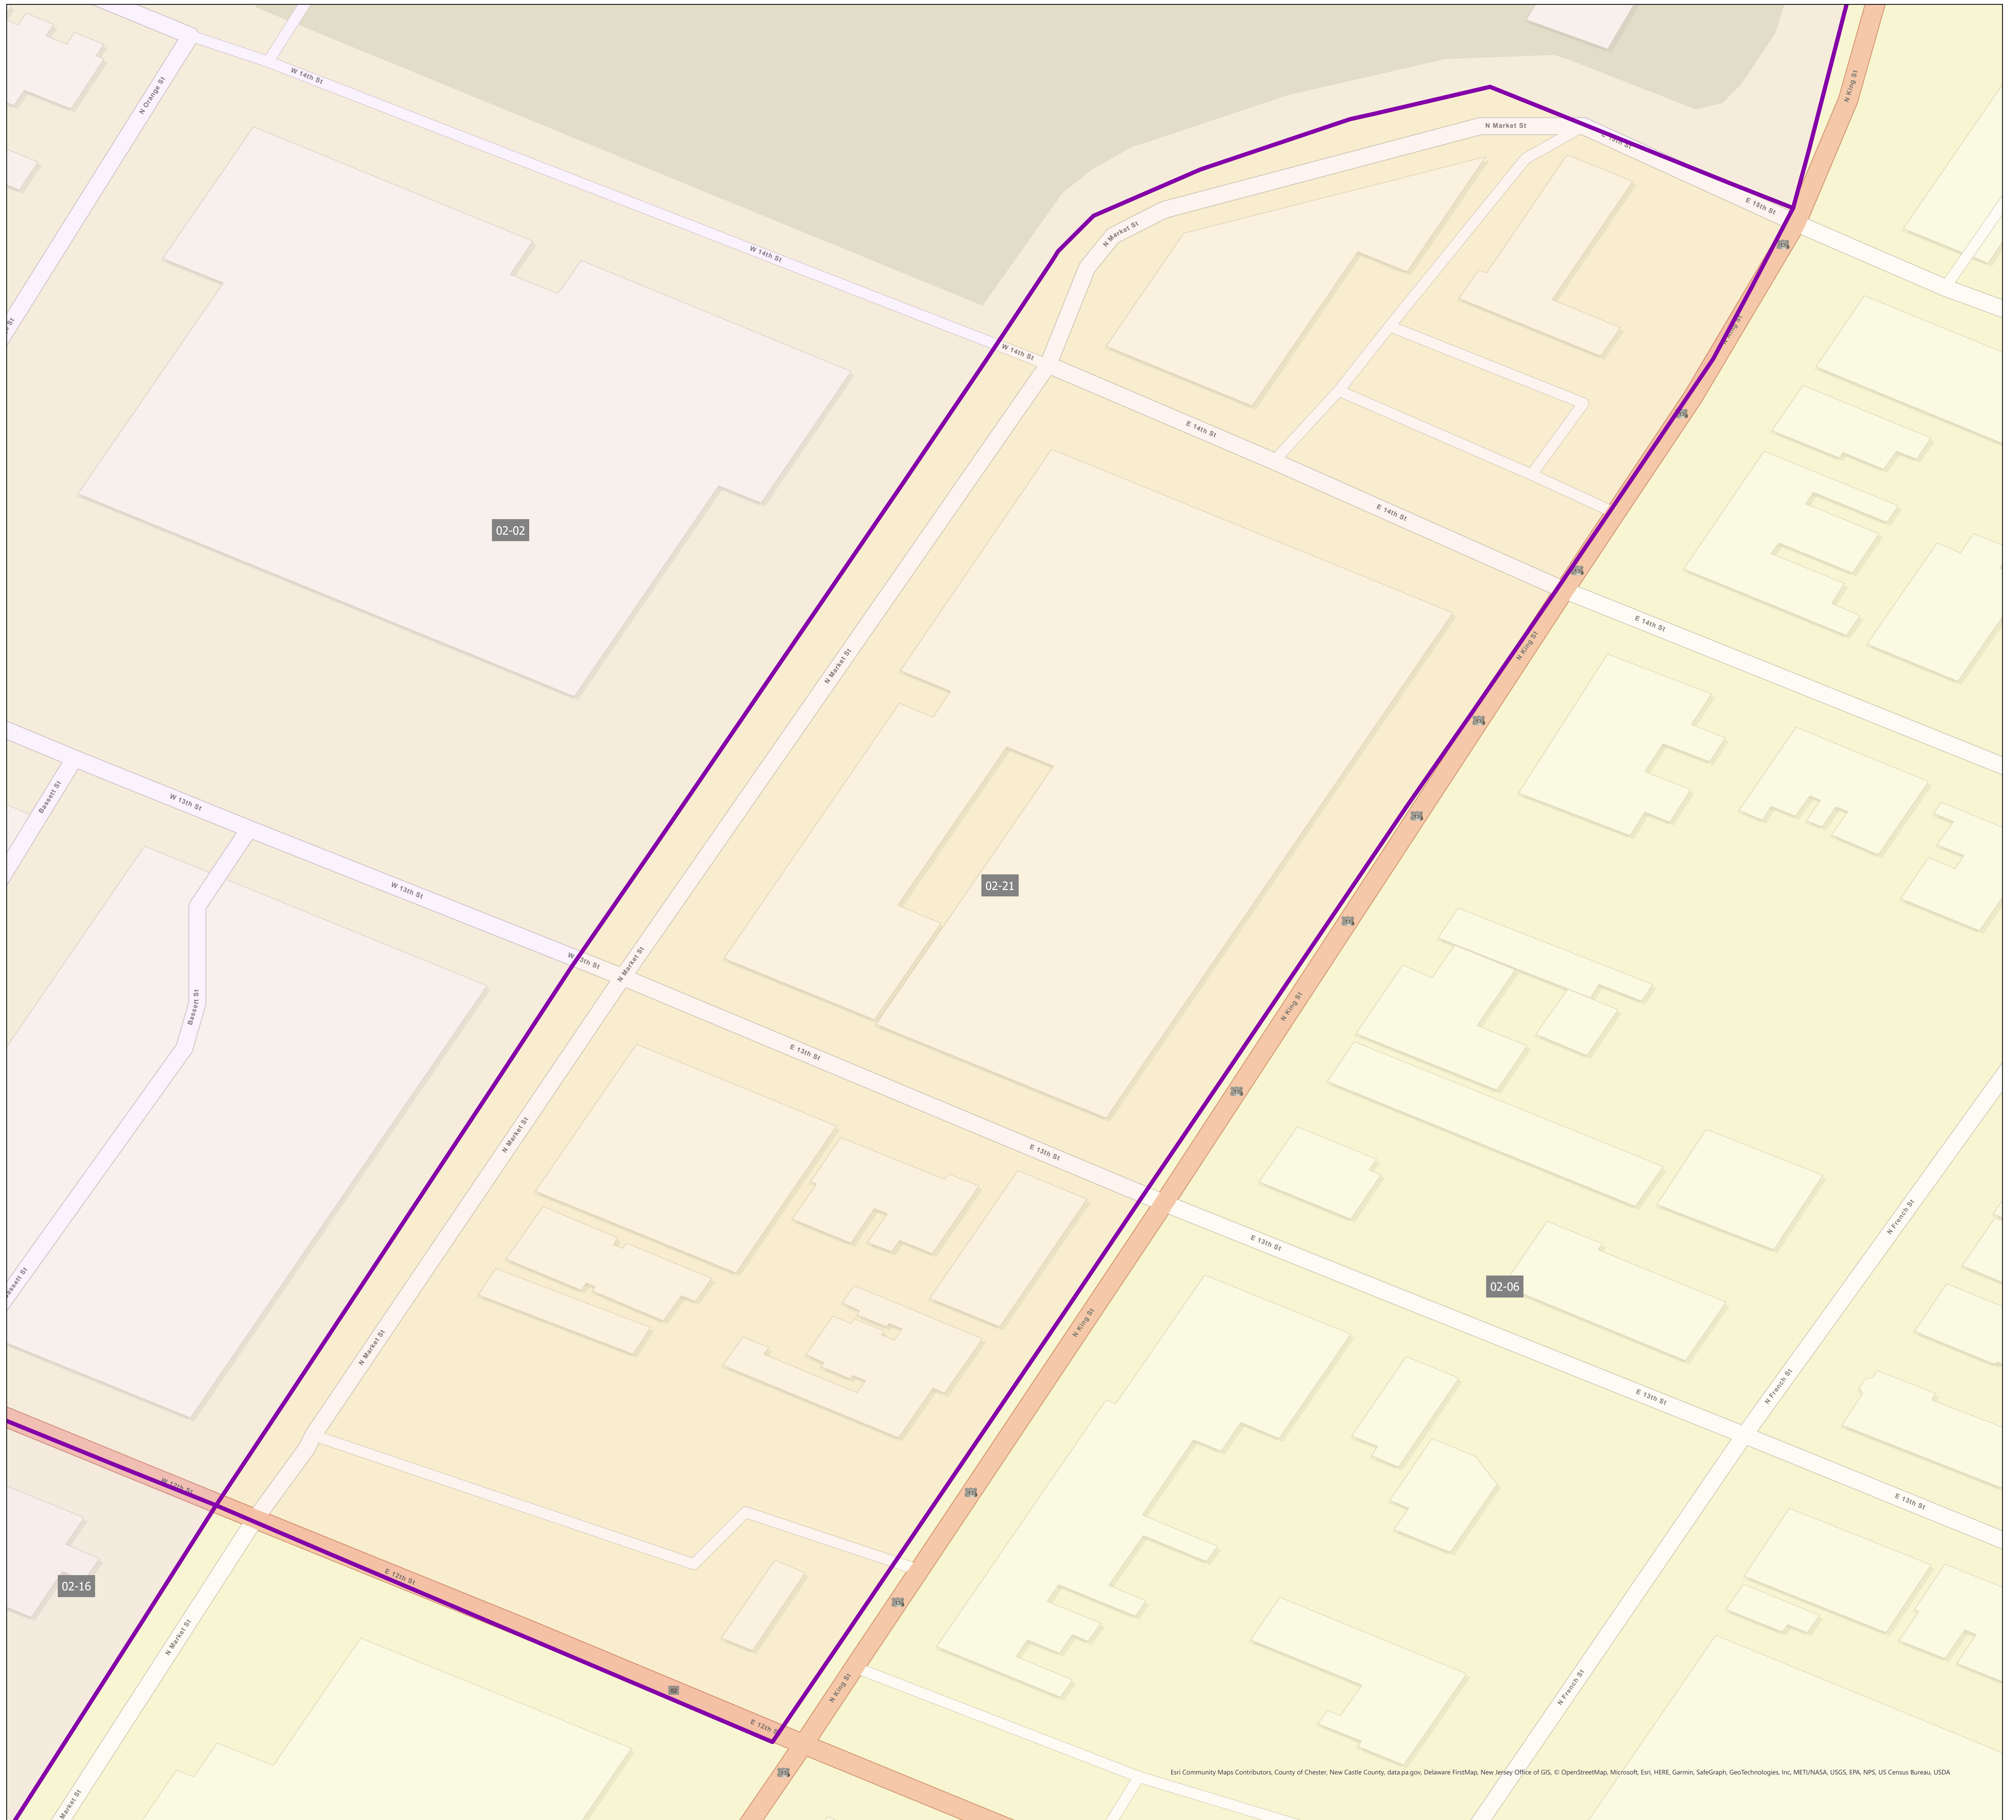

Election District District 02-21