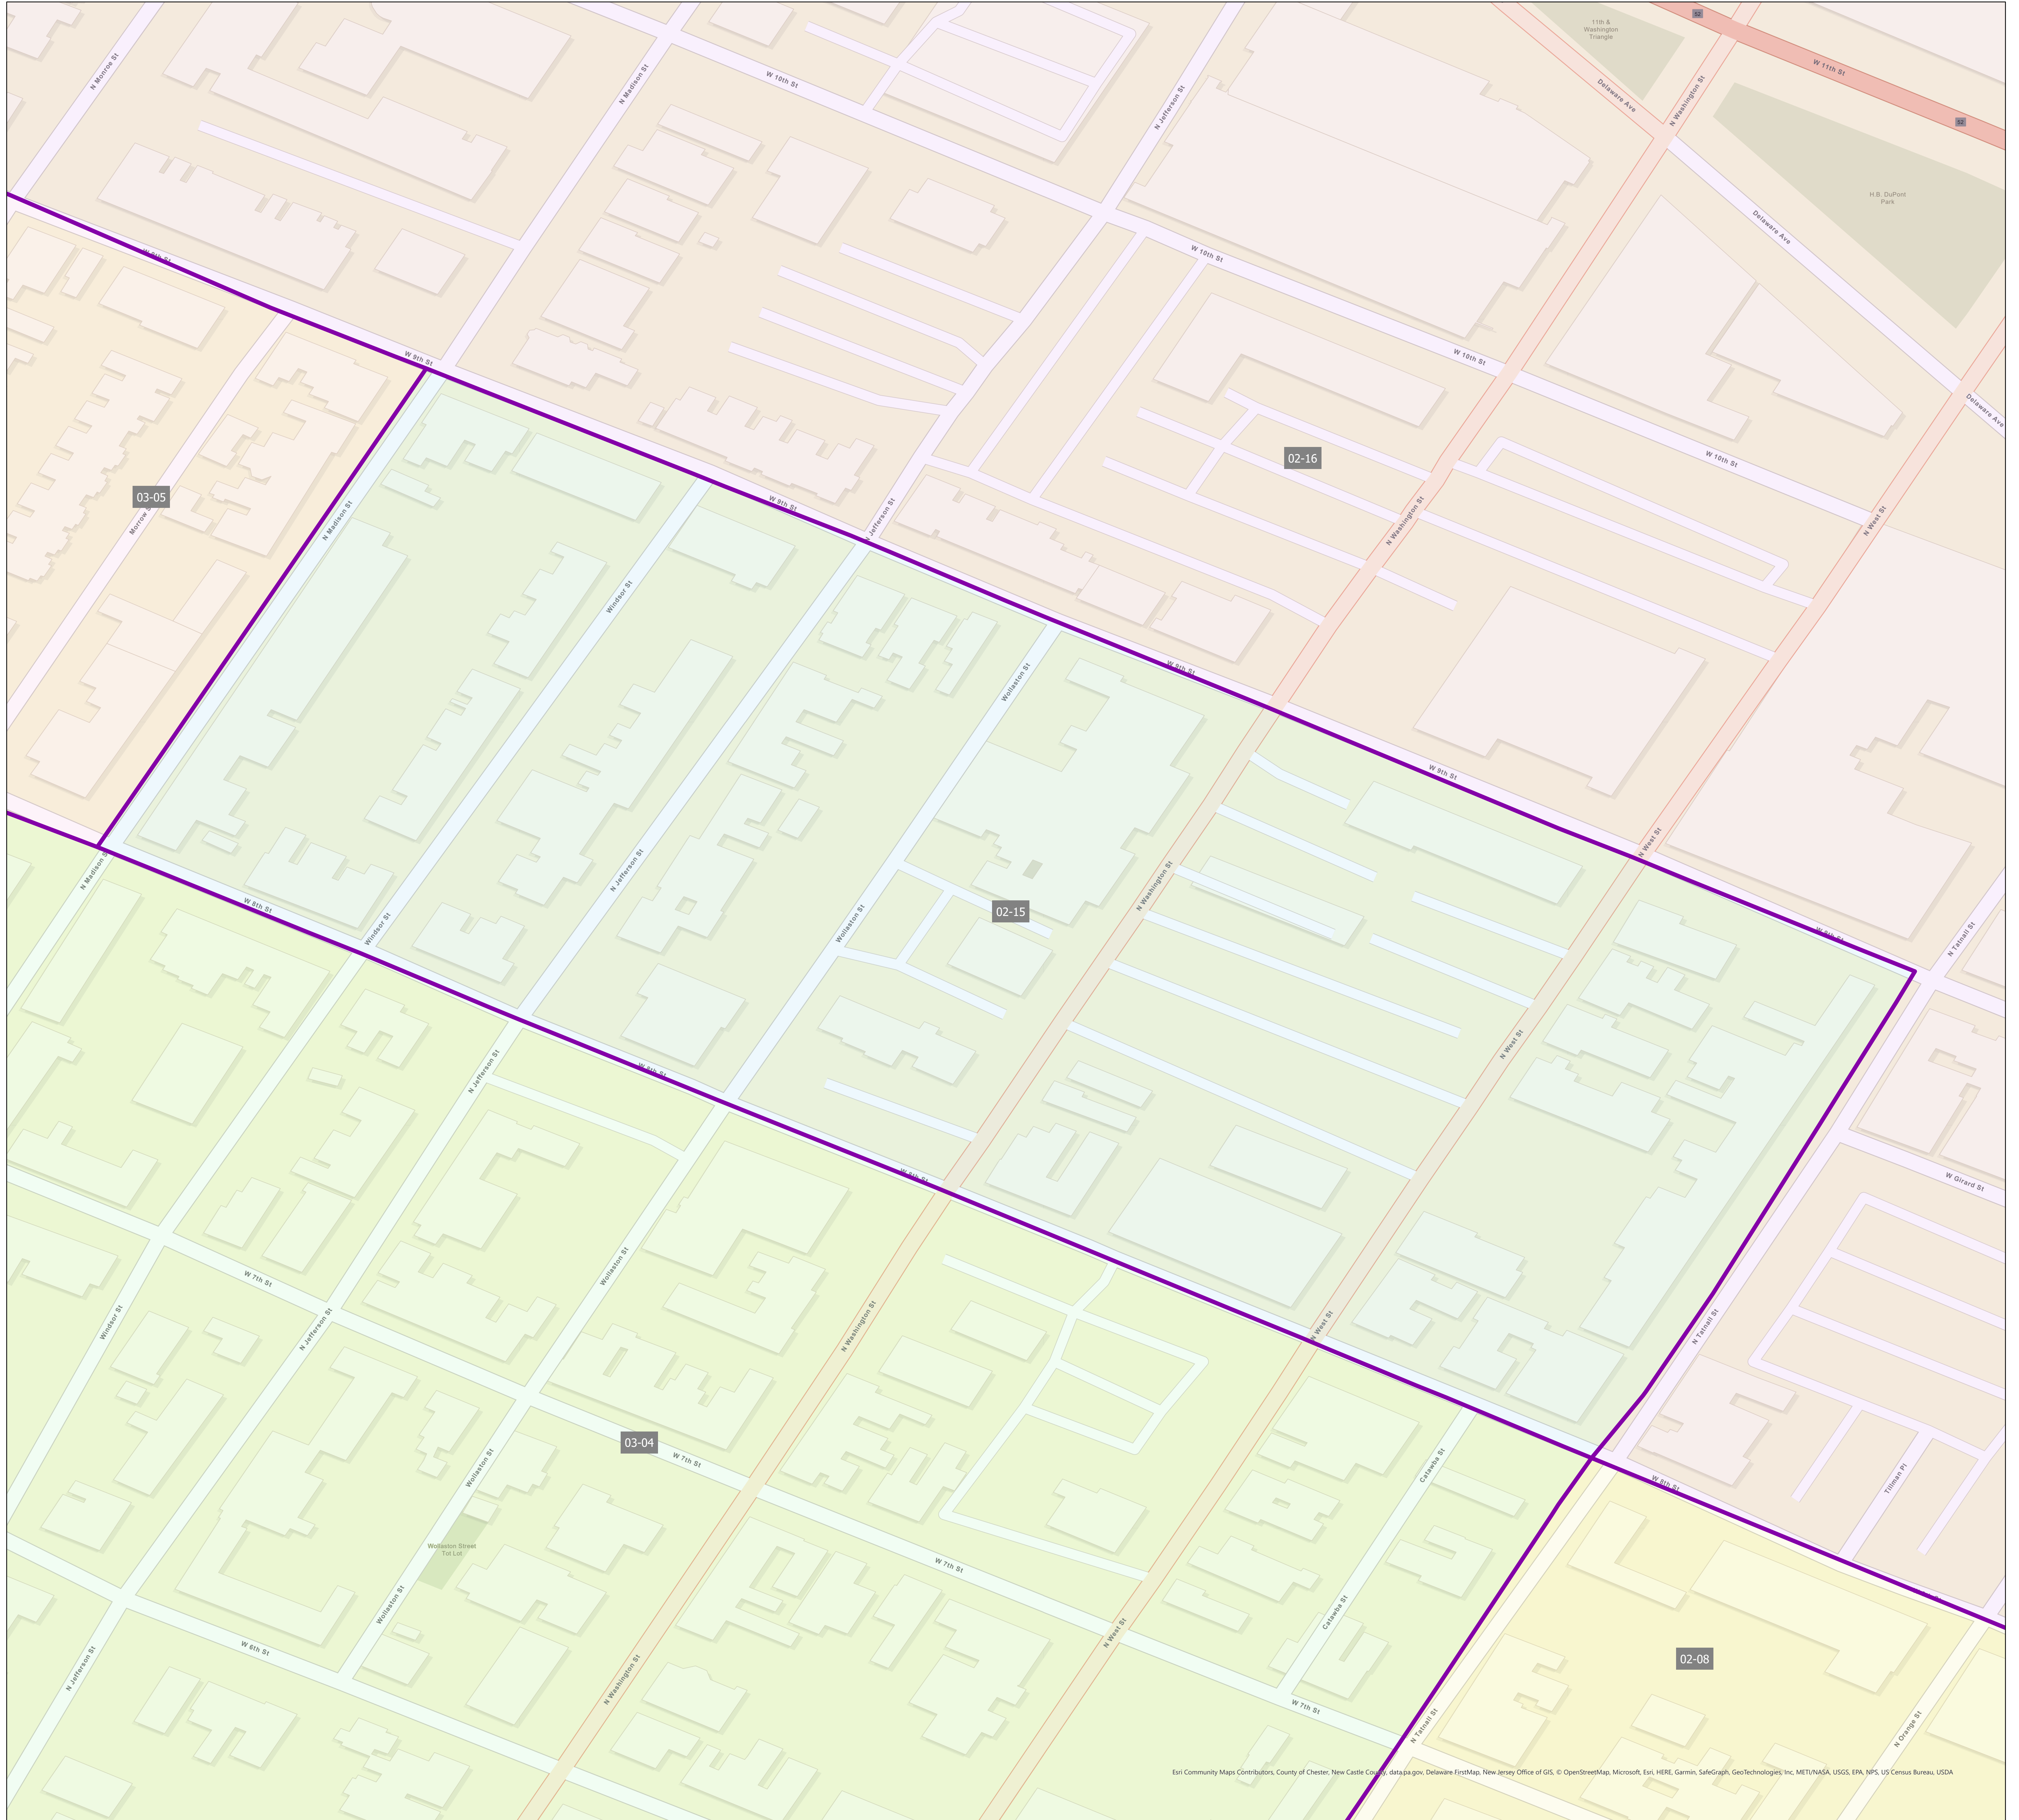

State of Delaware
Department of Elections
New Castle County

Election District District 02-15