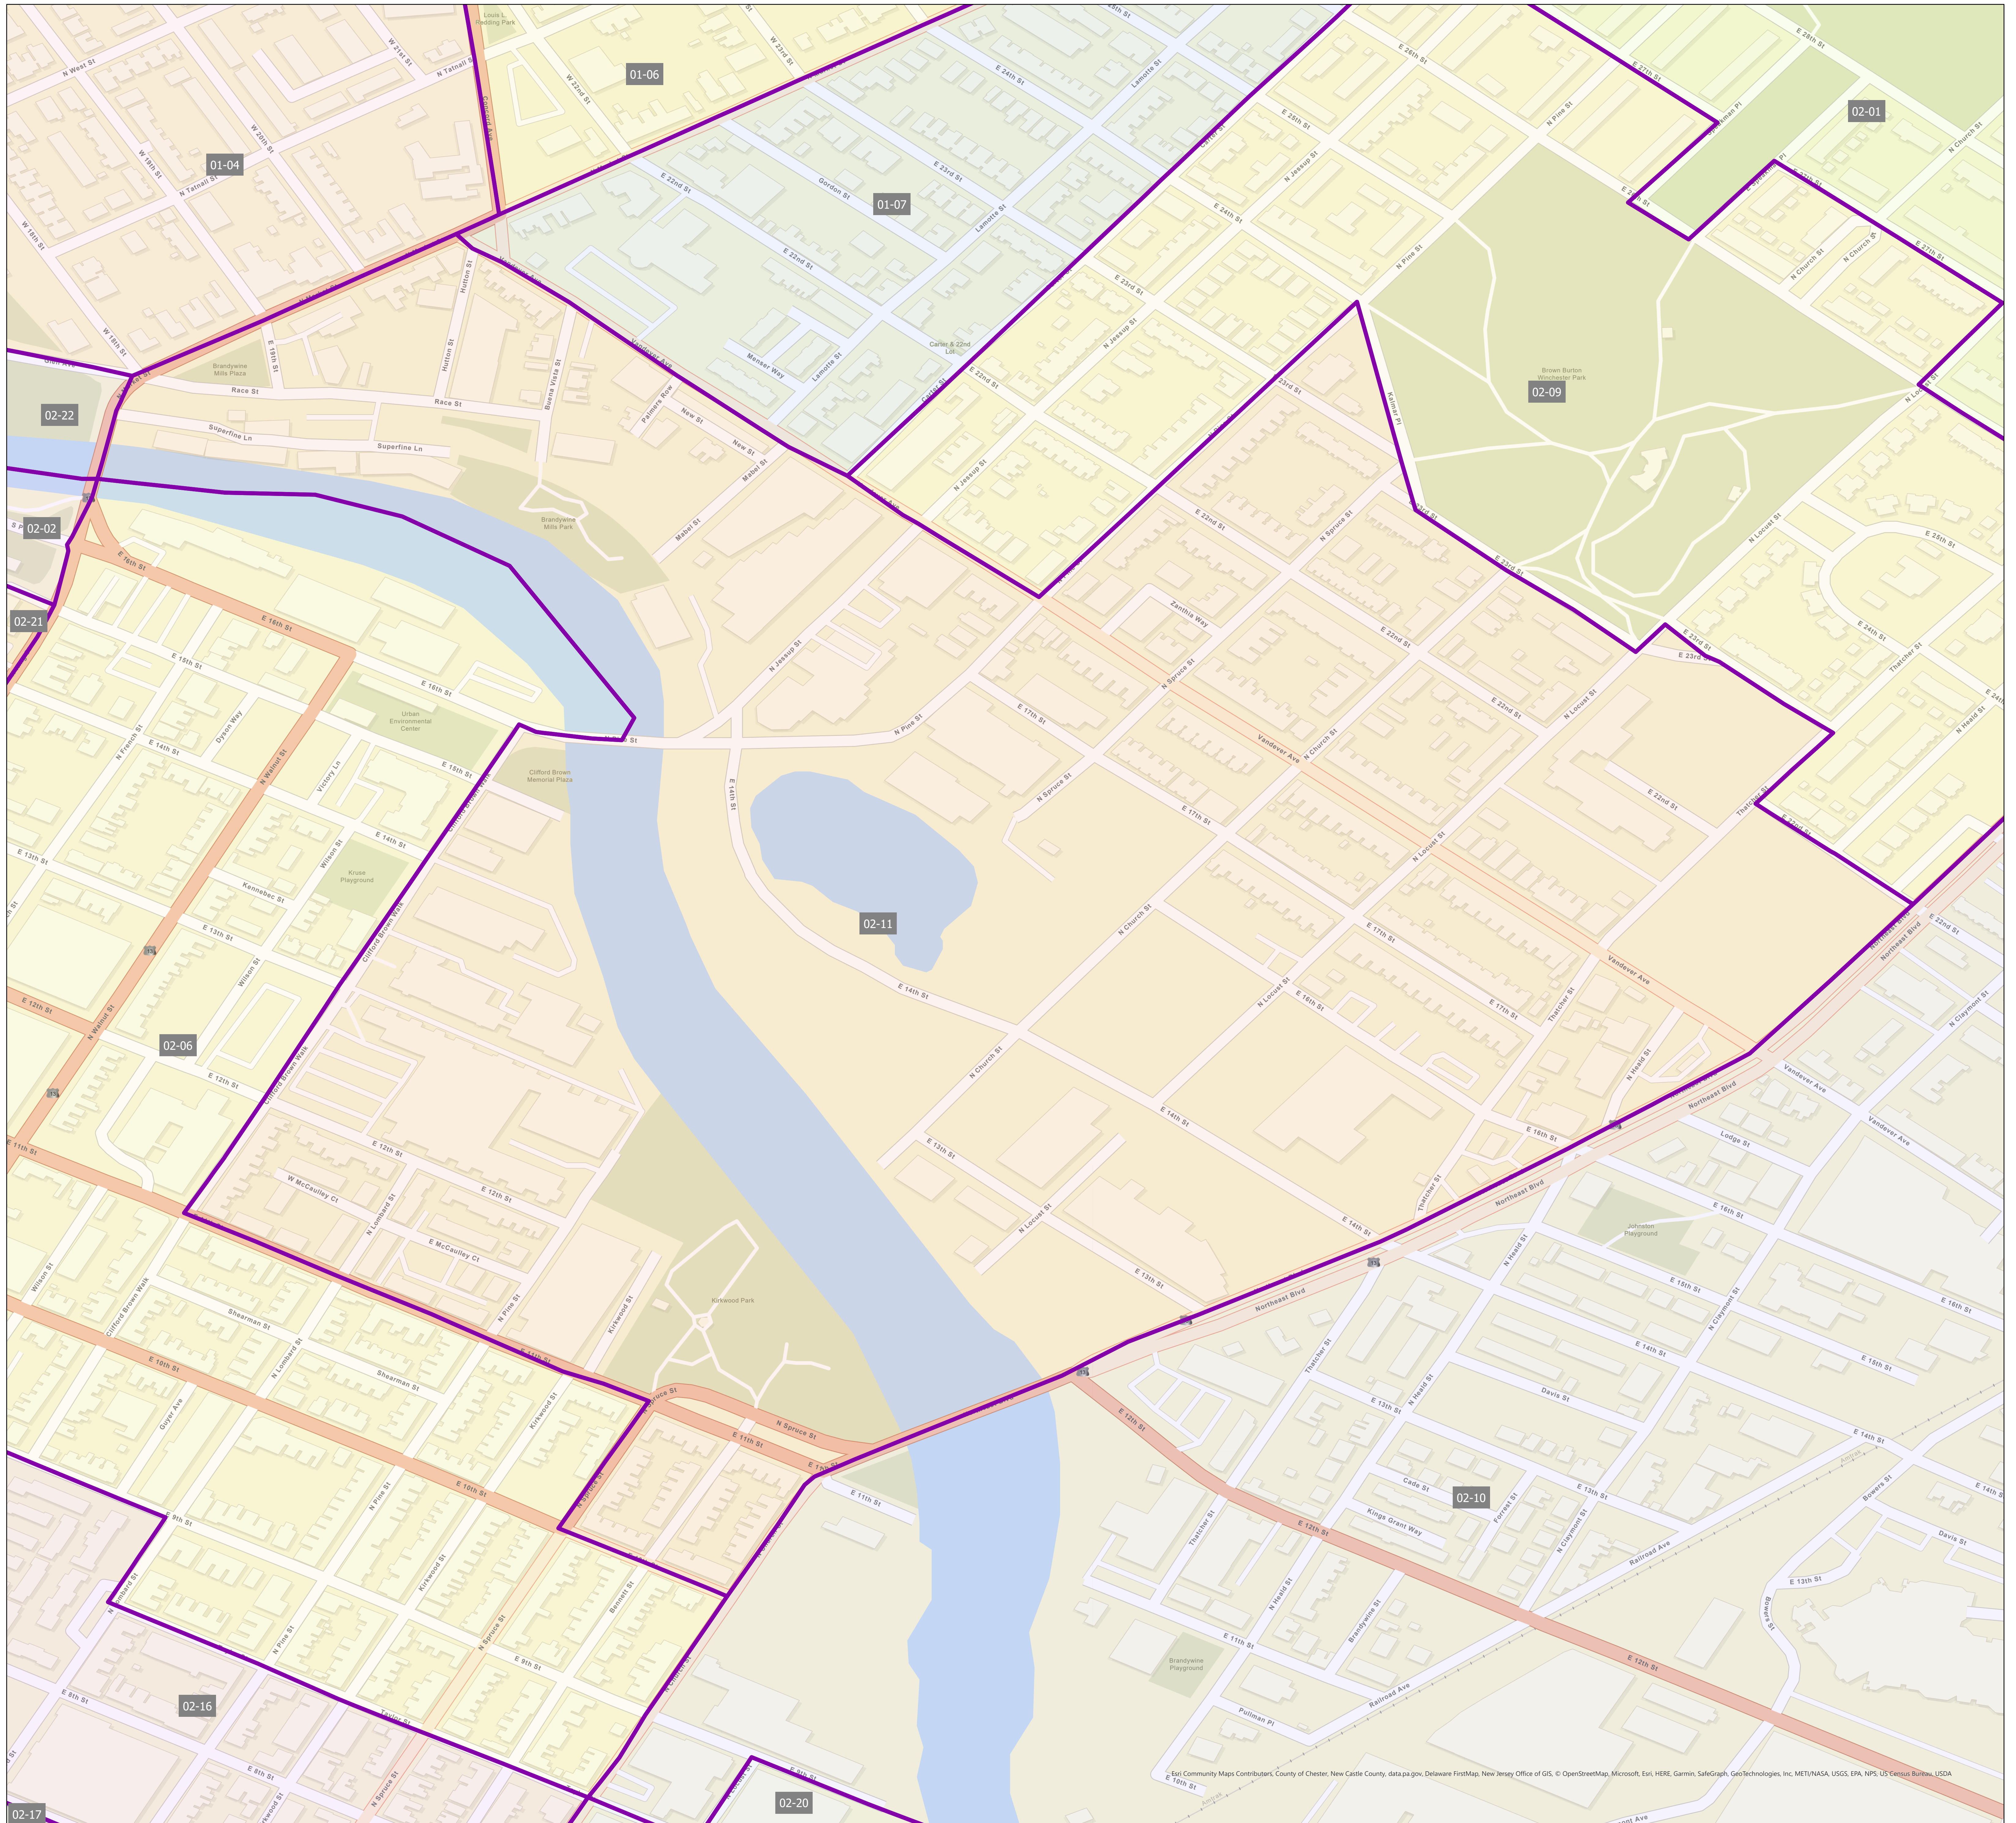

Election District District 02-11