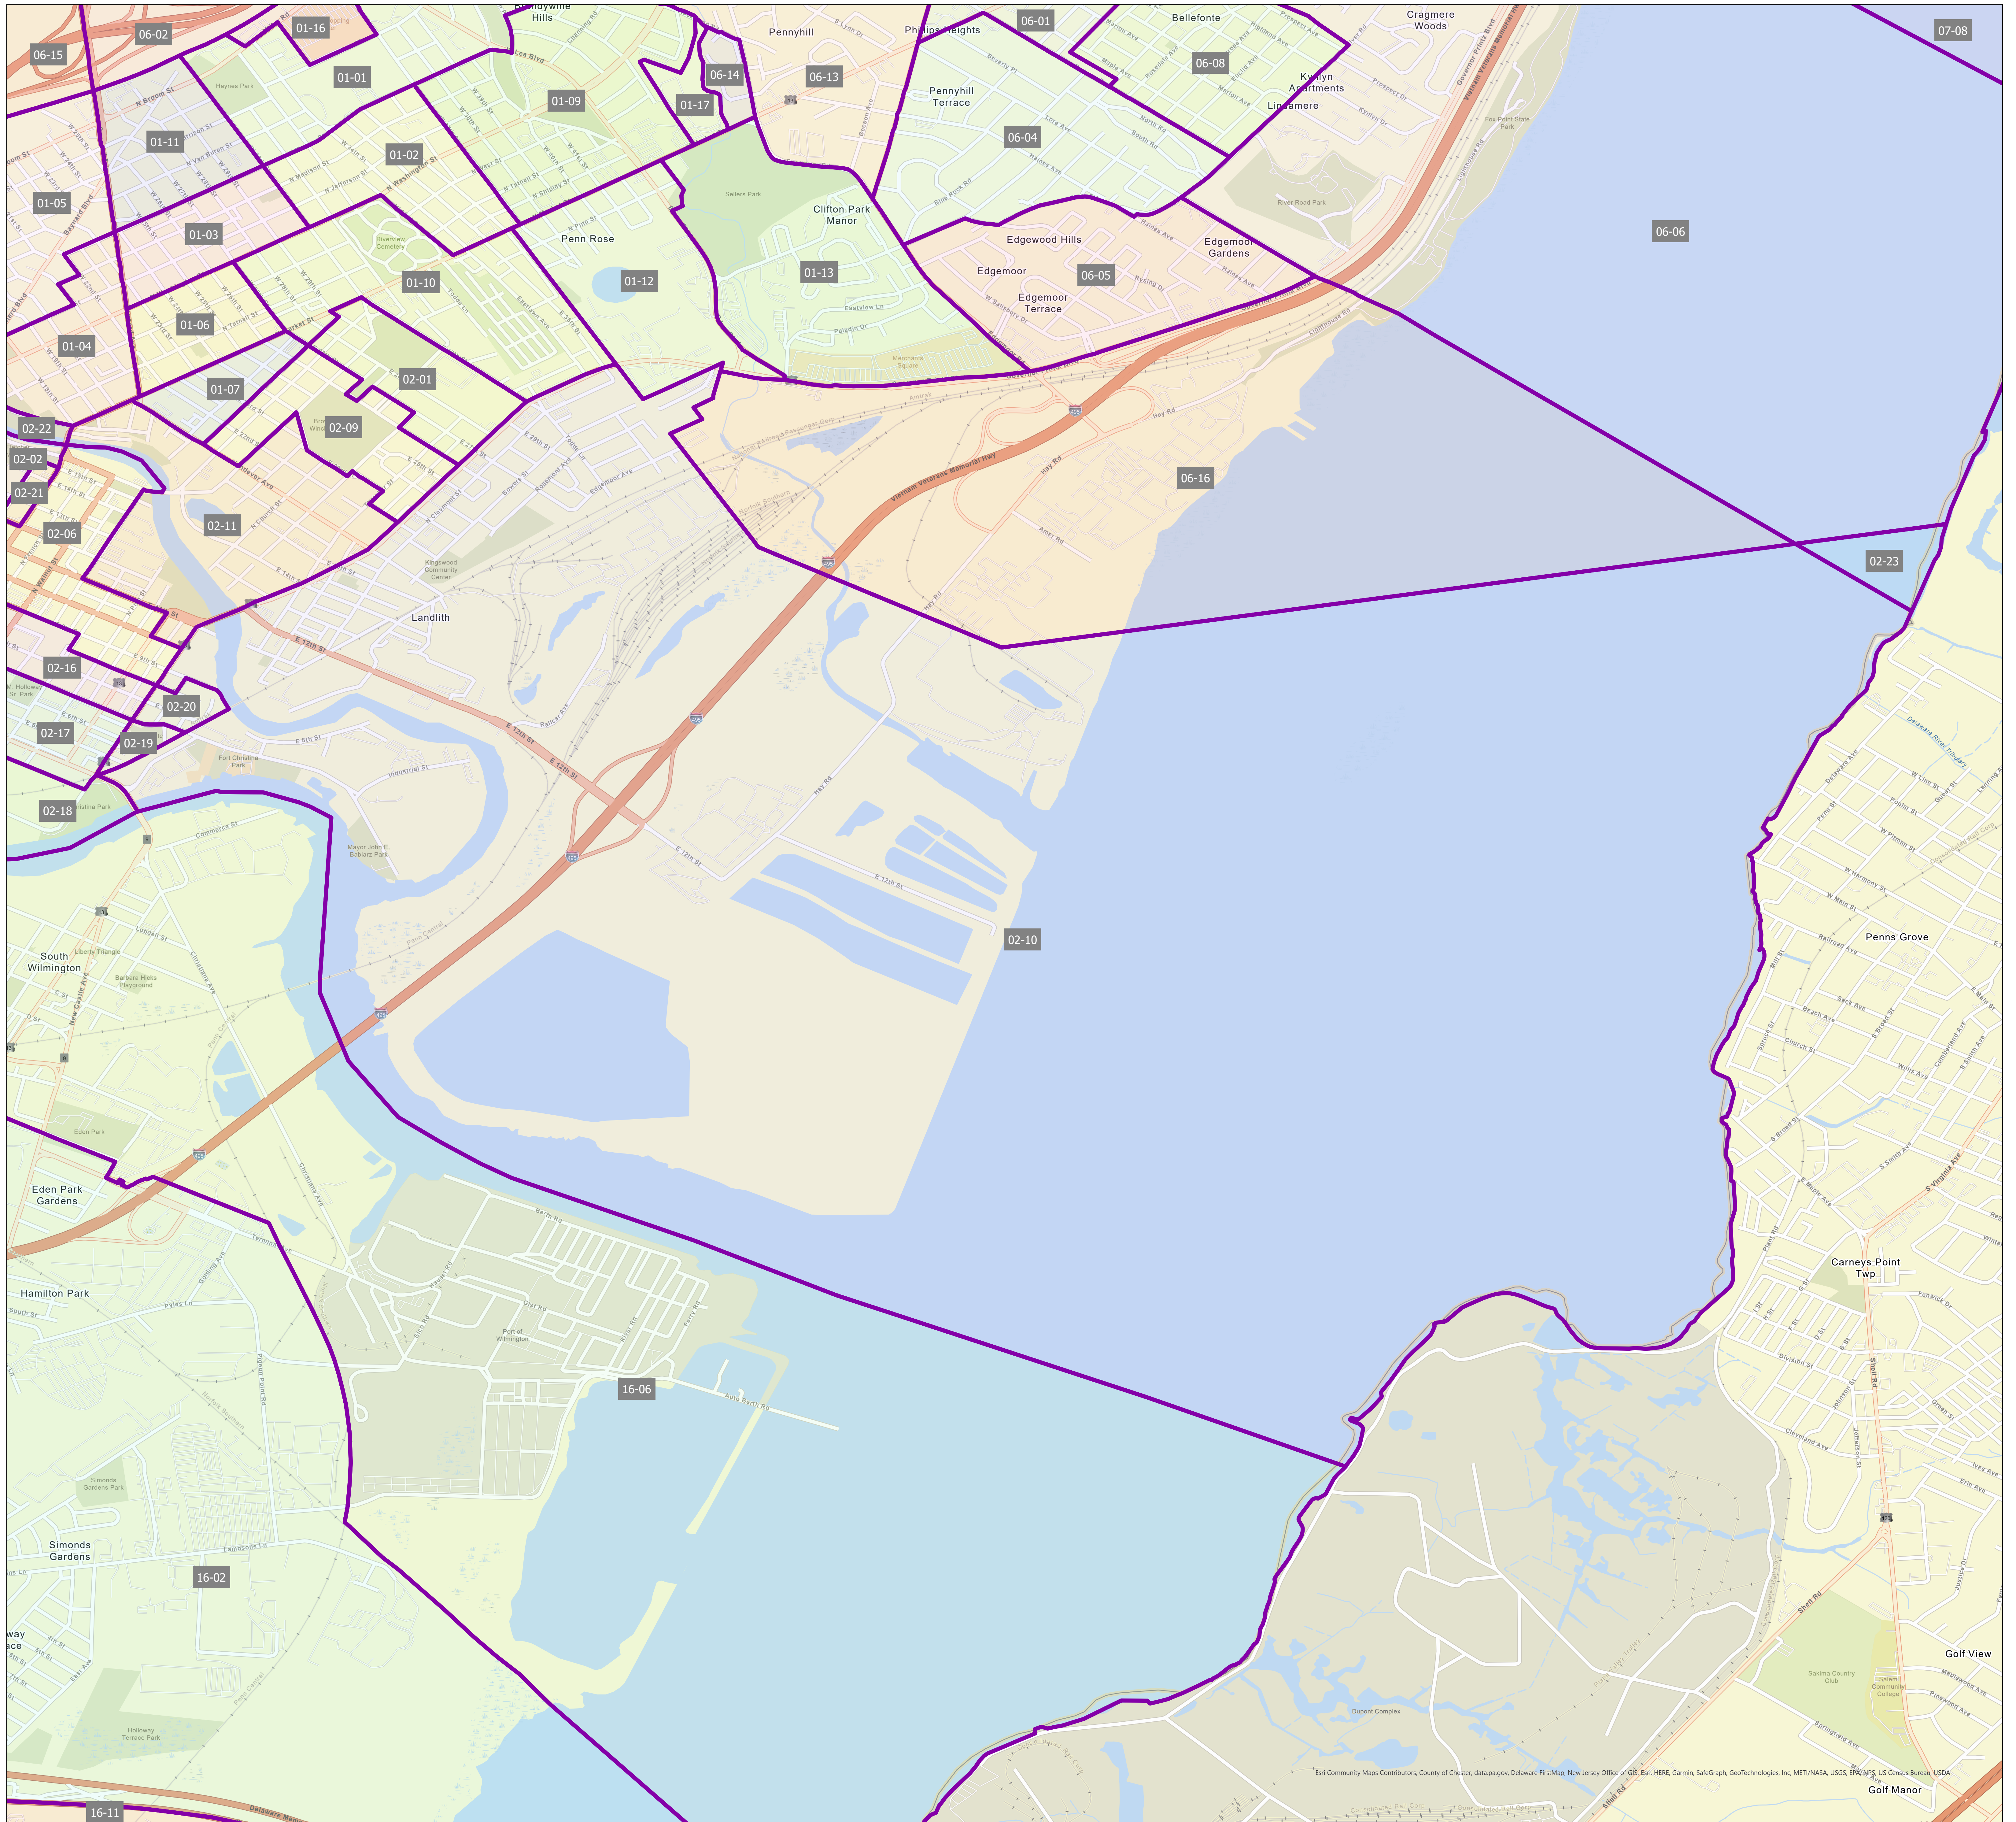

State of Delaware  
 Department of Elections  
 New Castle County

# Election District District 02-10

0 0.26 0.51 1.02 Miles

Eri Community Maps Contributors, County of Chester, data.pa.gov, Delaware FirstMap, New Jersey Office of GIS, Eri, HERE, Garmin, SafeGraph, GeoTechnologies, Inc, METI/NASA, USGS, EPA/NPS, US Census Bureau, USDA