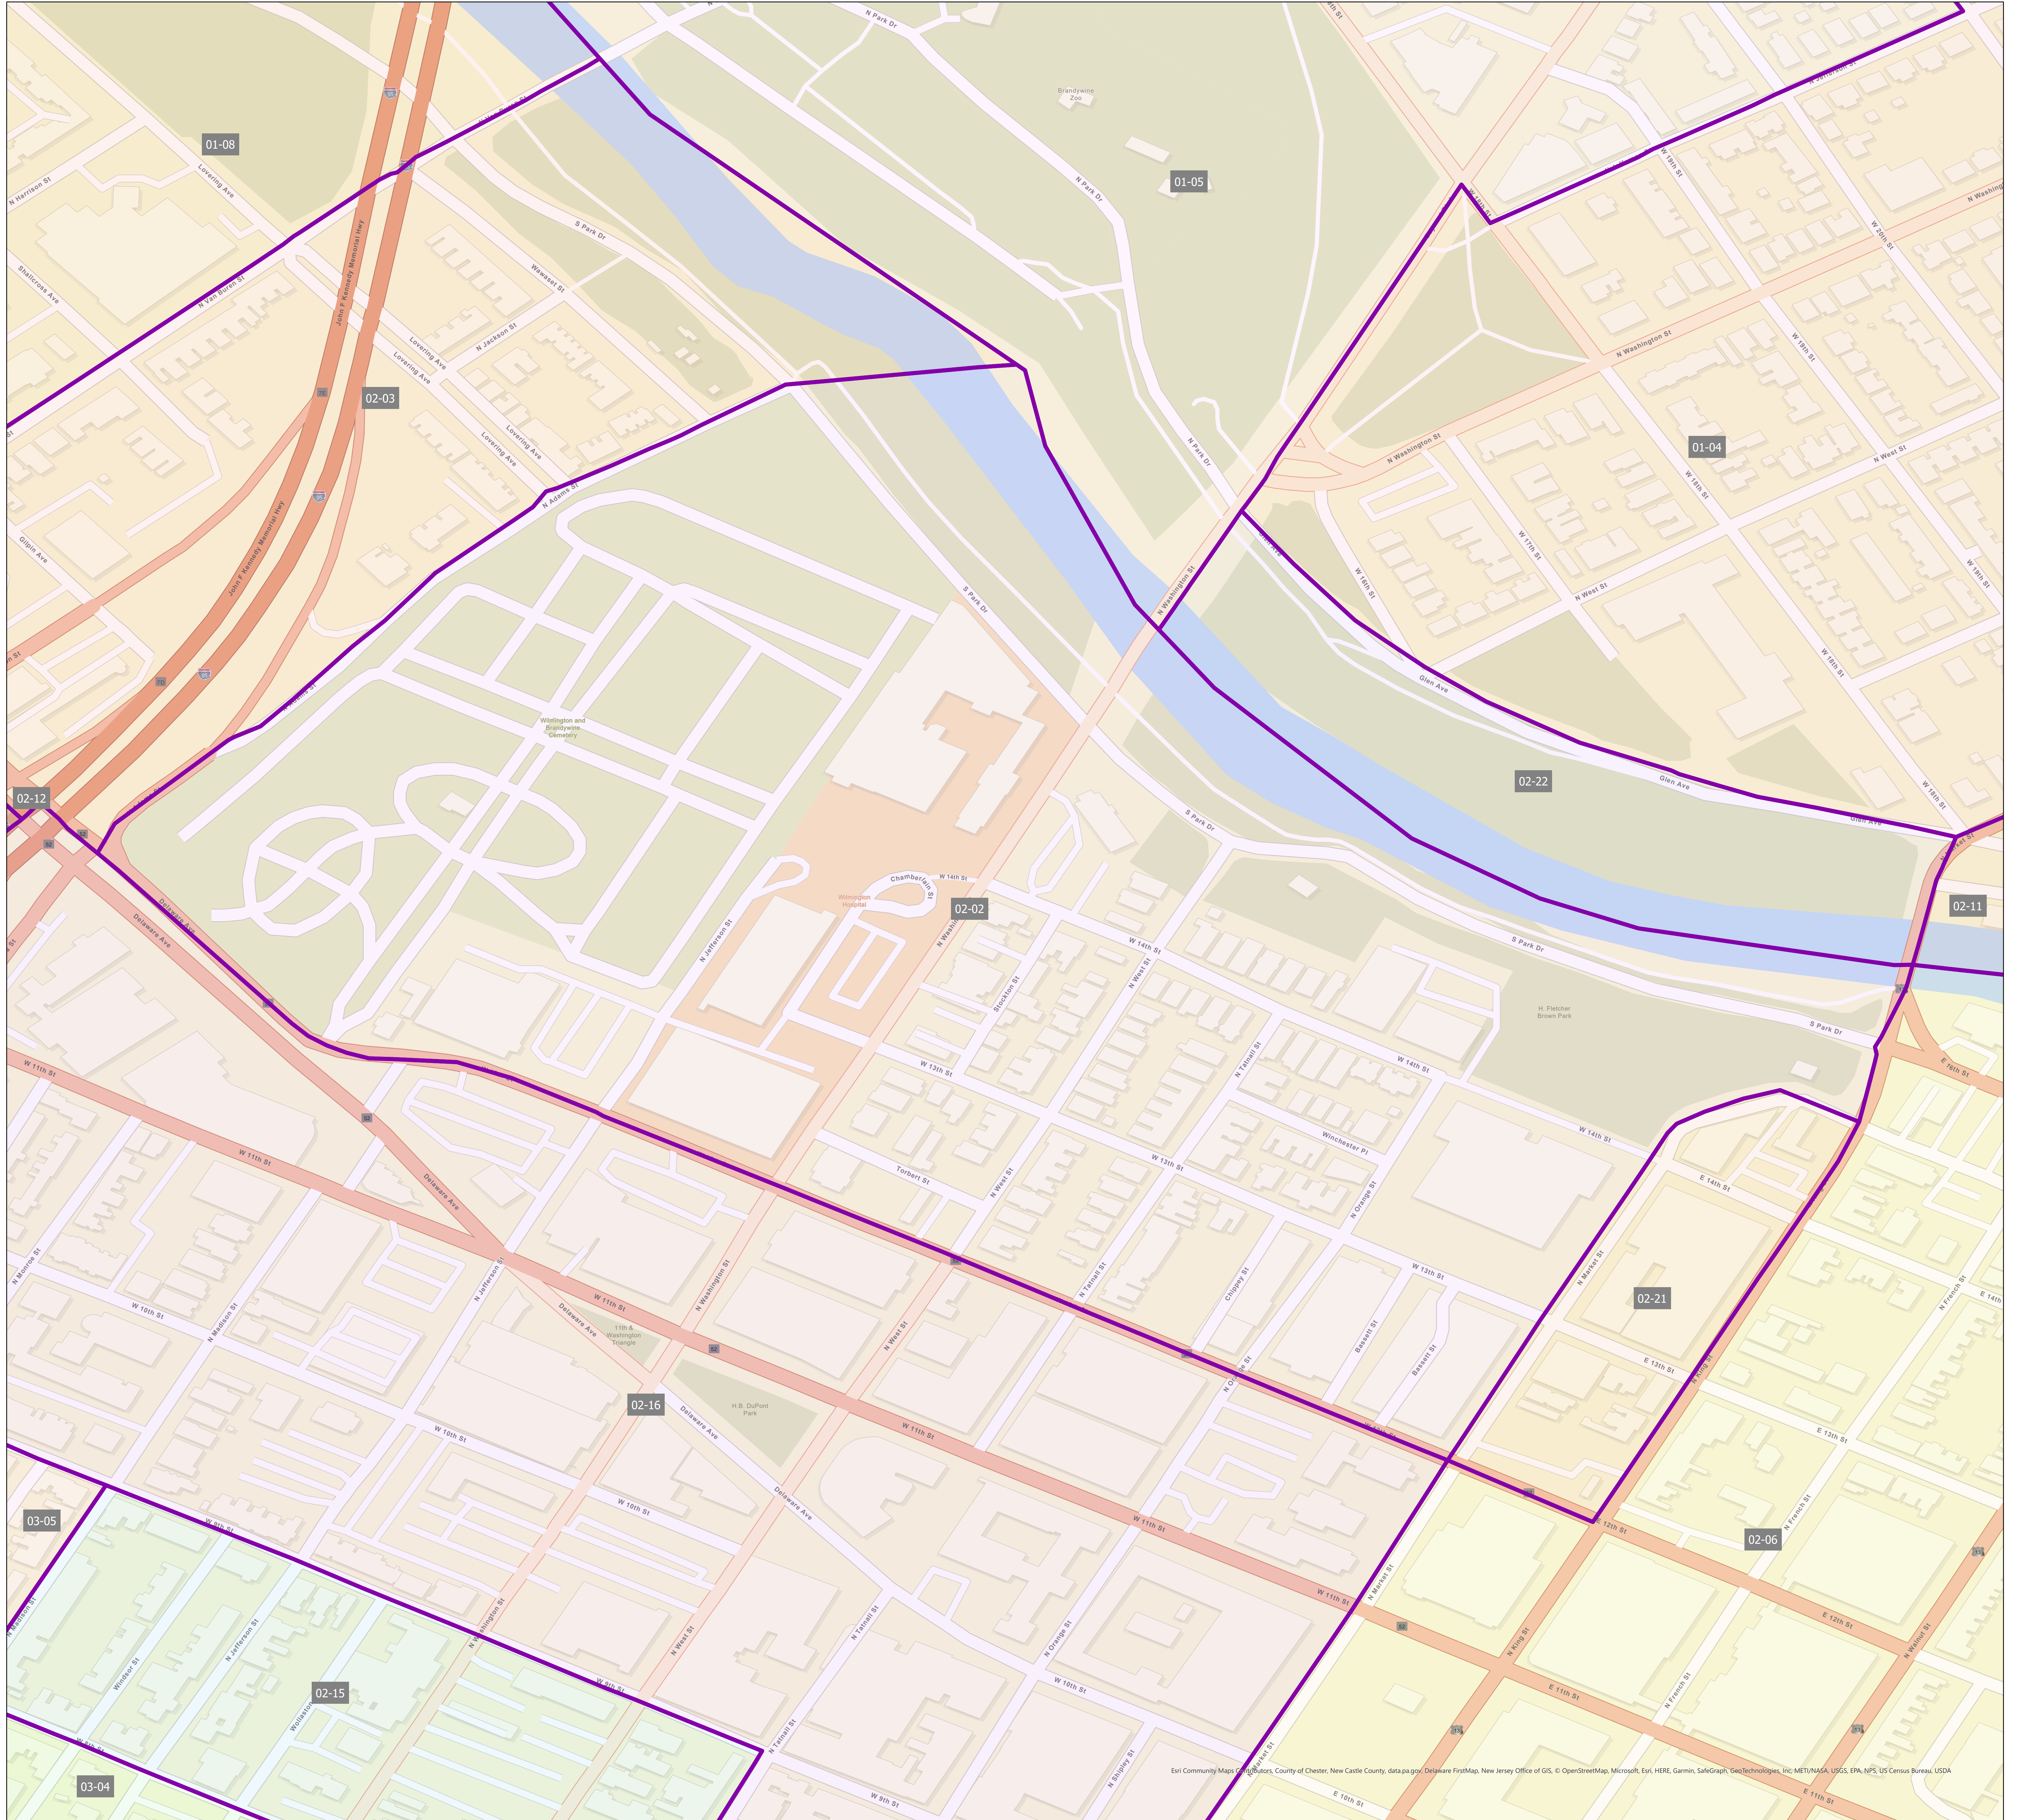

Election District District 02-02