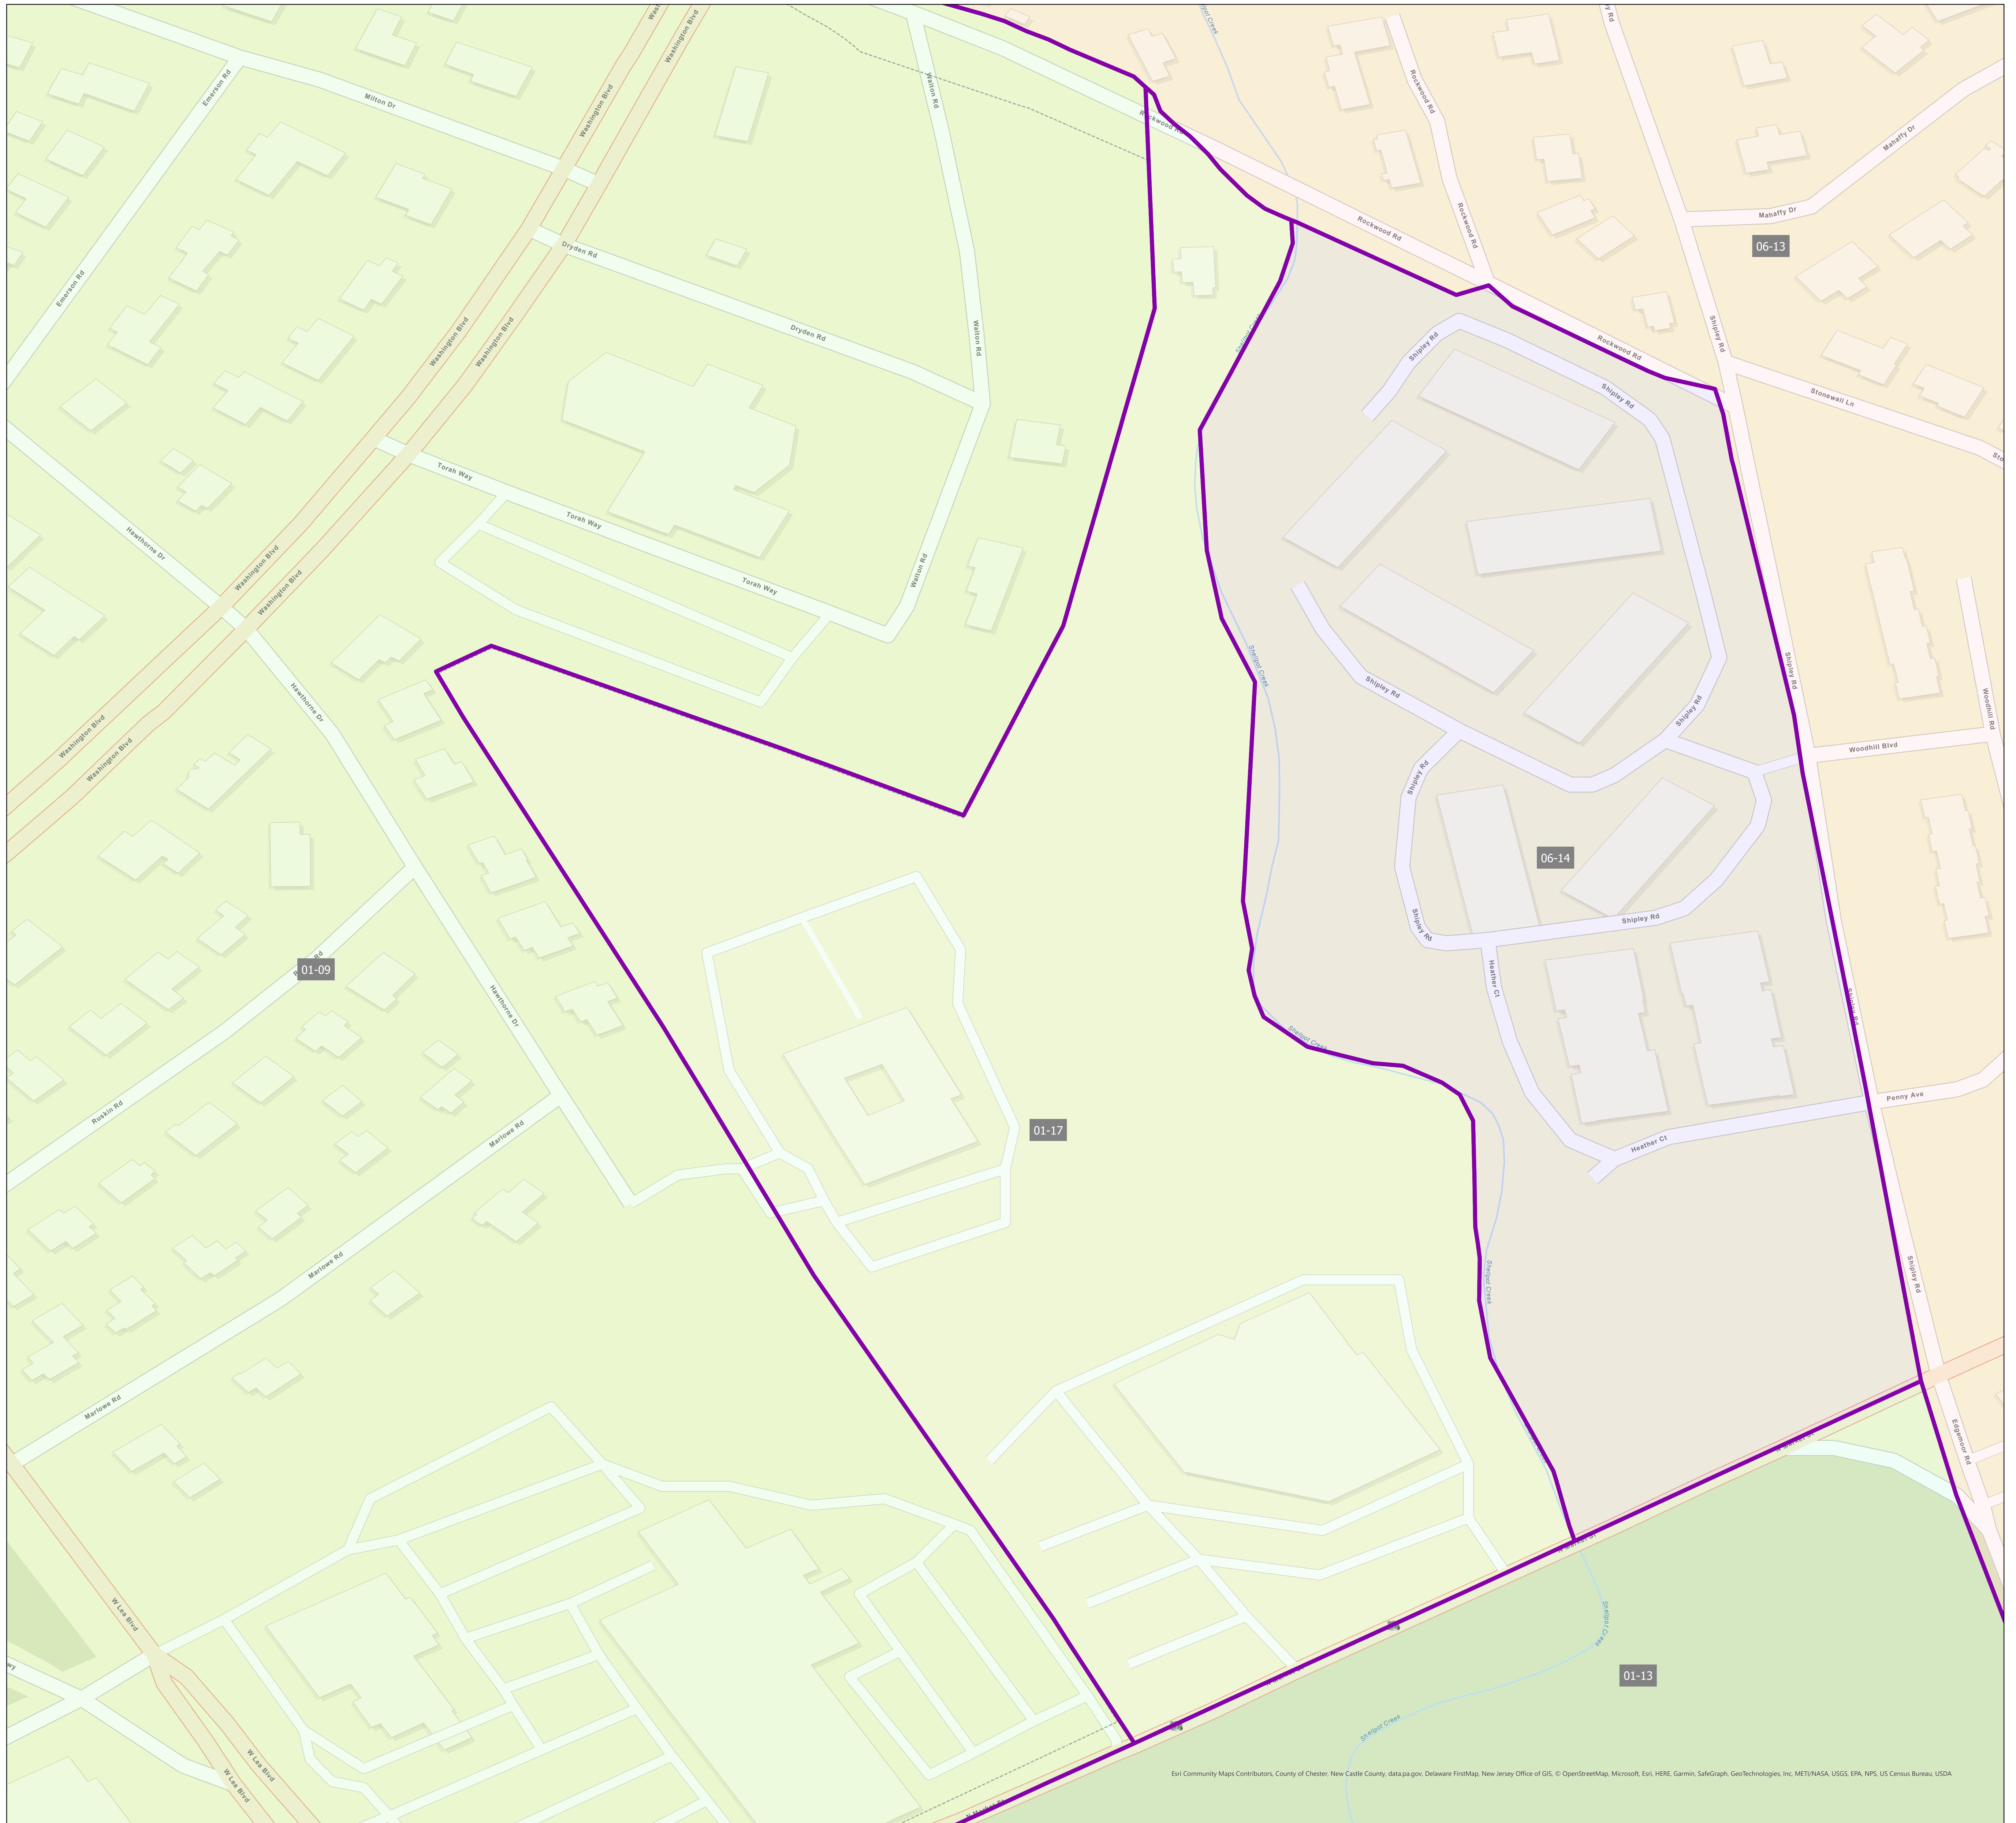

Election District District 01-17