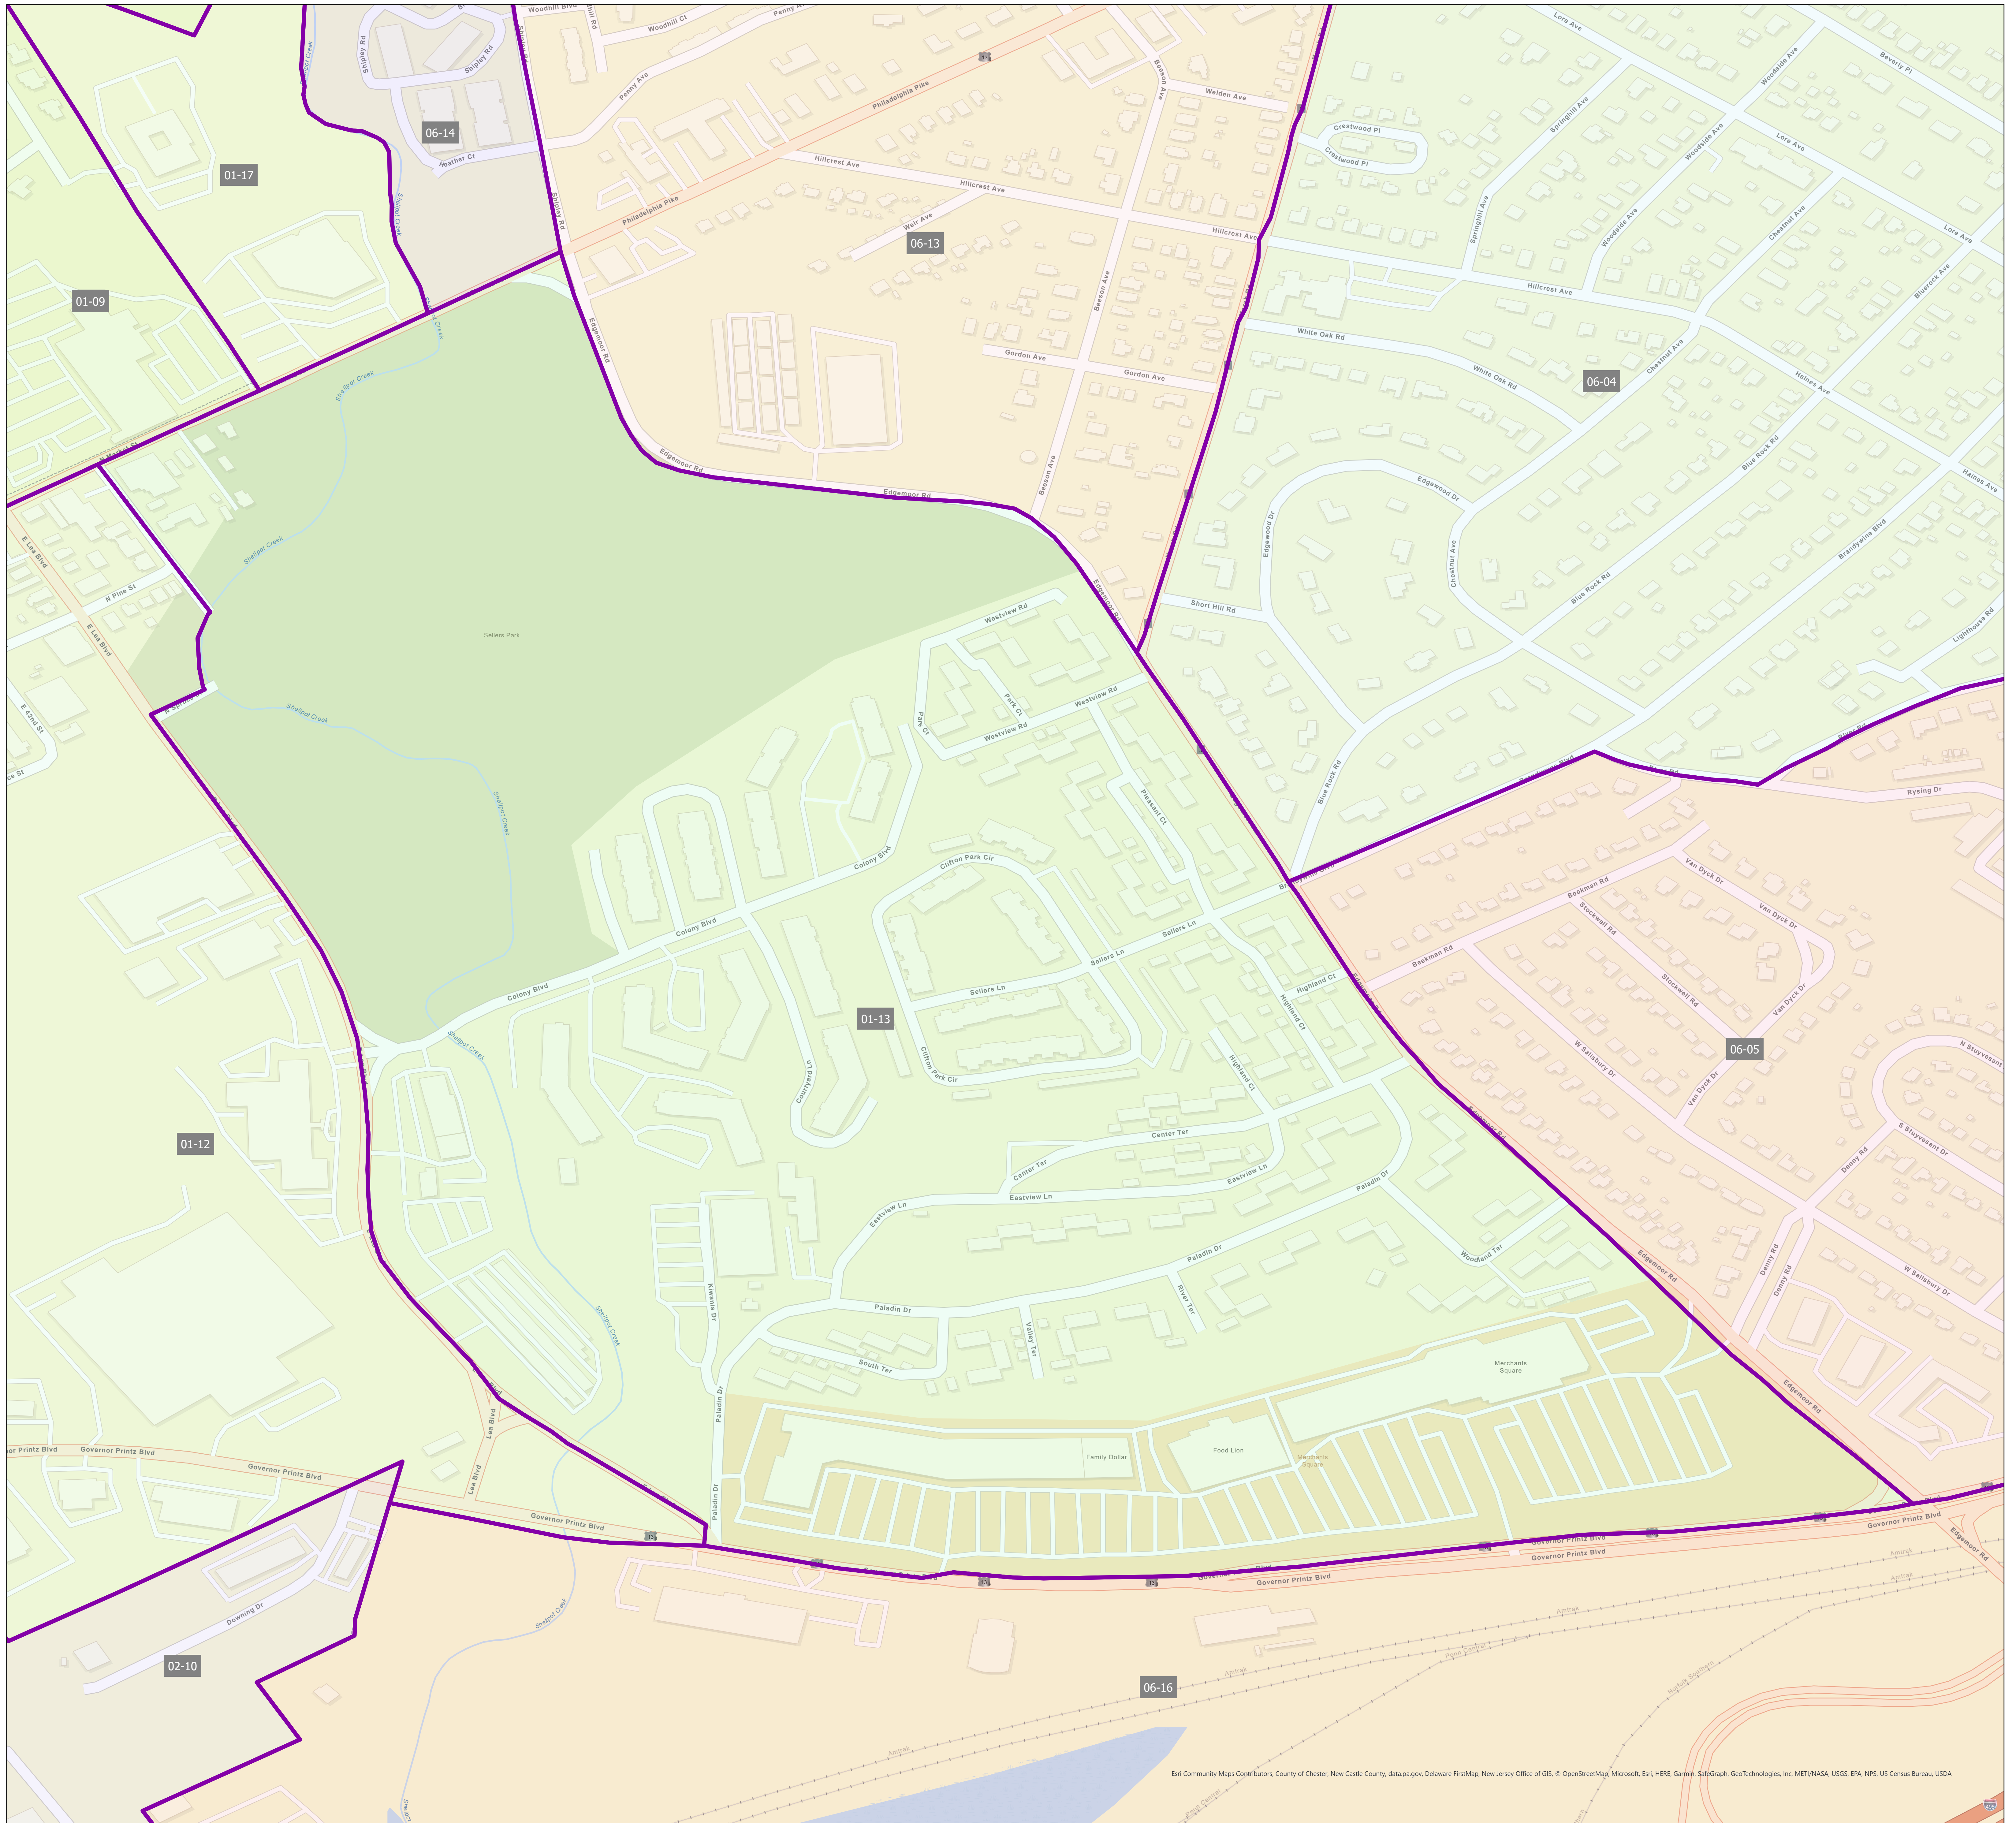

Election District District 01-13