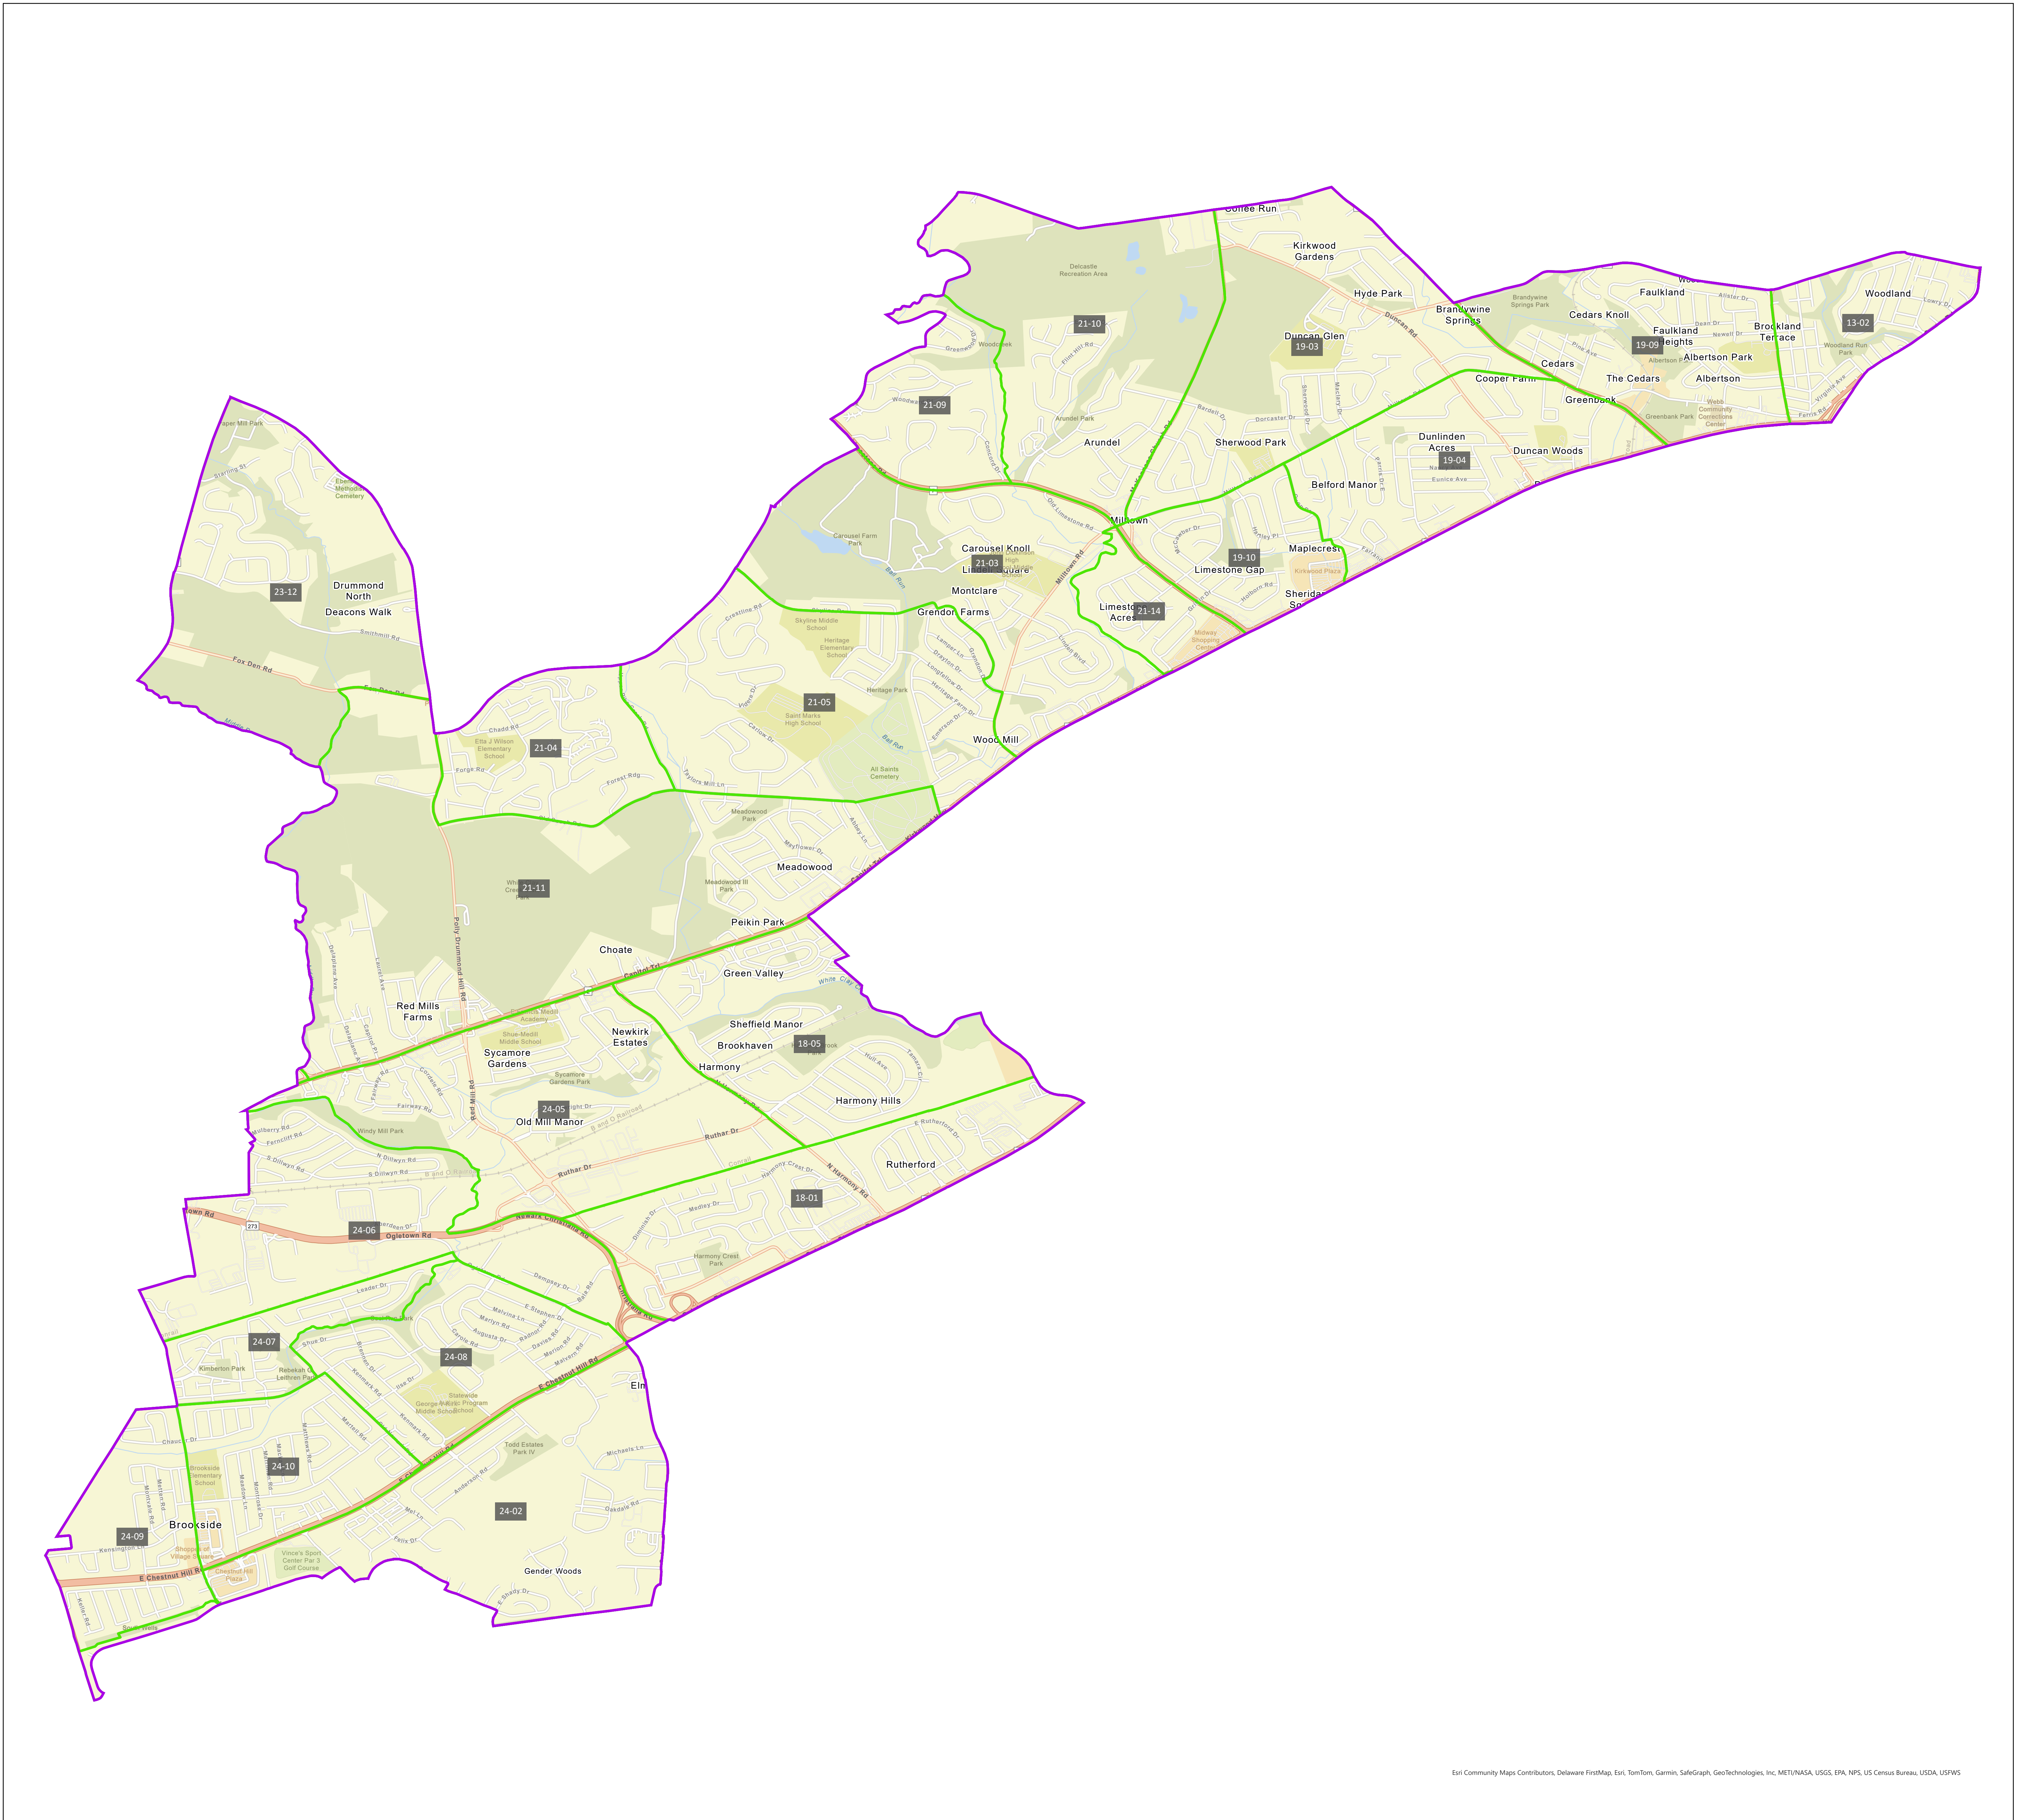

New Castle County Council District 9

Esri Community Maps Contributors, Delaware FirstMap, Esri, TomTom, Garmin, SafeGraph, GeoTechnologies, Inc, METI/NASA, USGS, EPA, NPS, US Census Bureau, USDA, USFWS