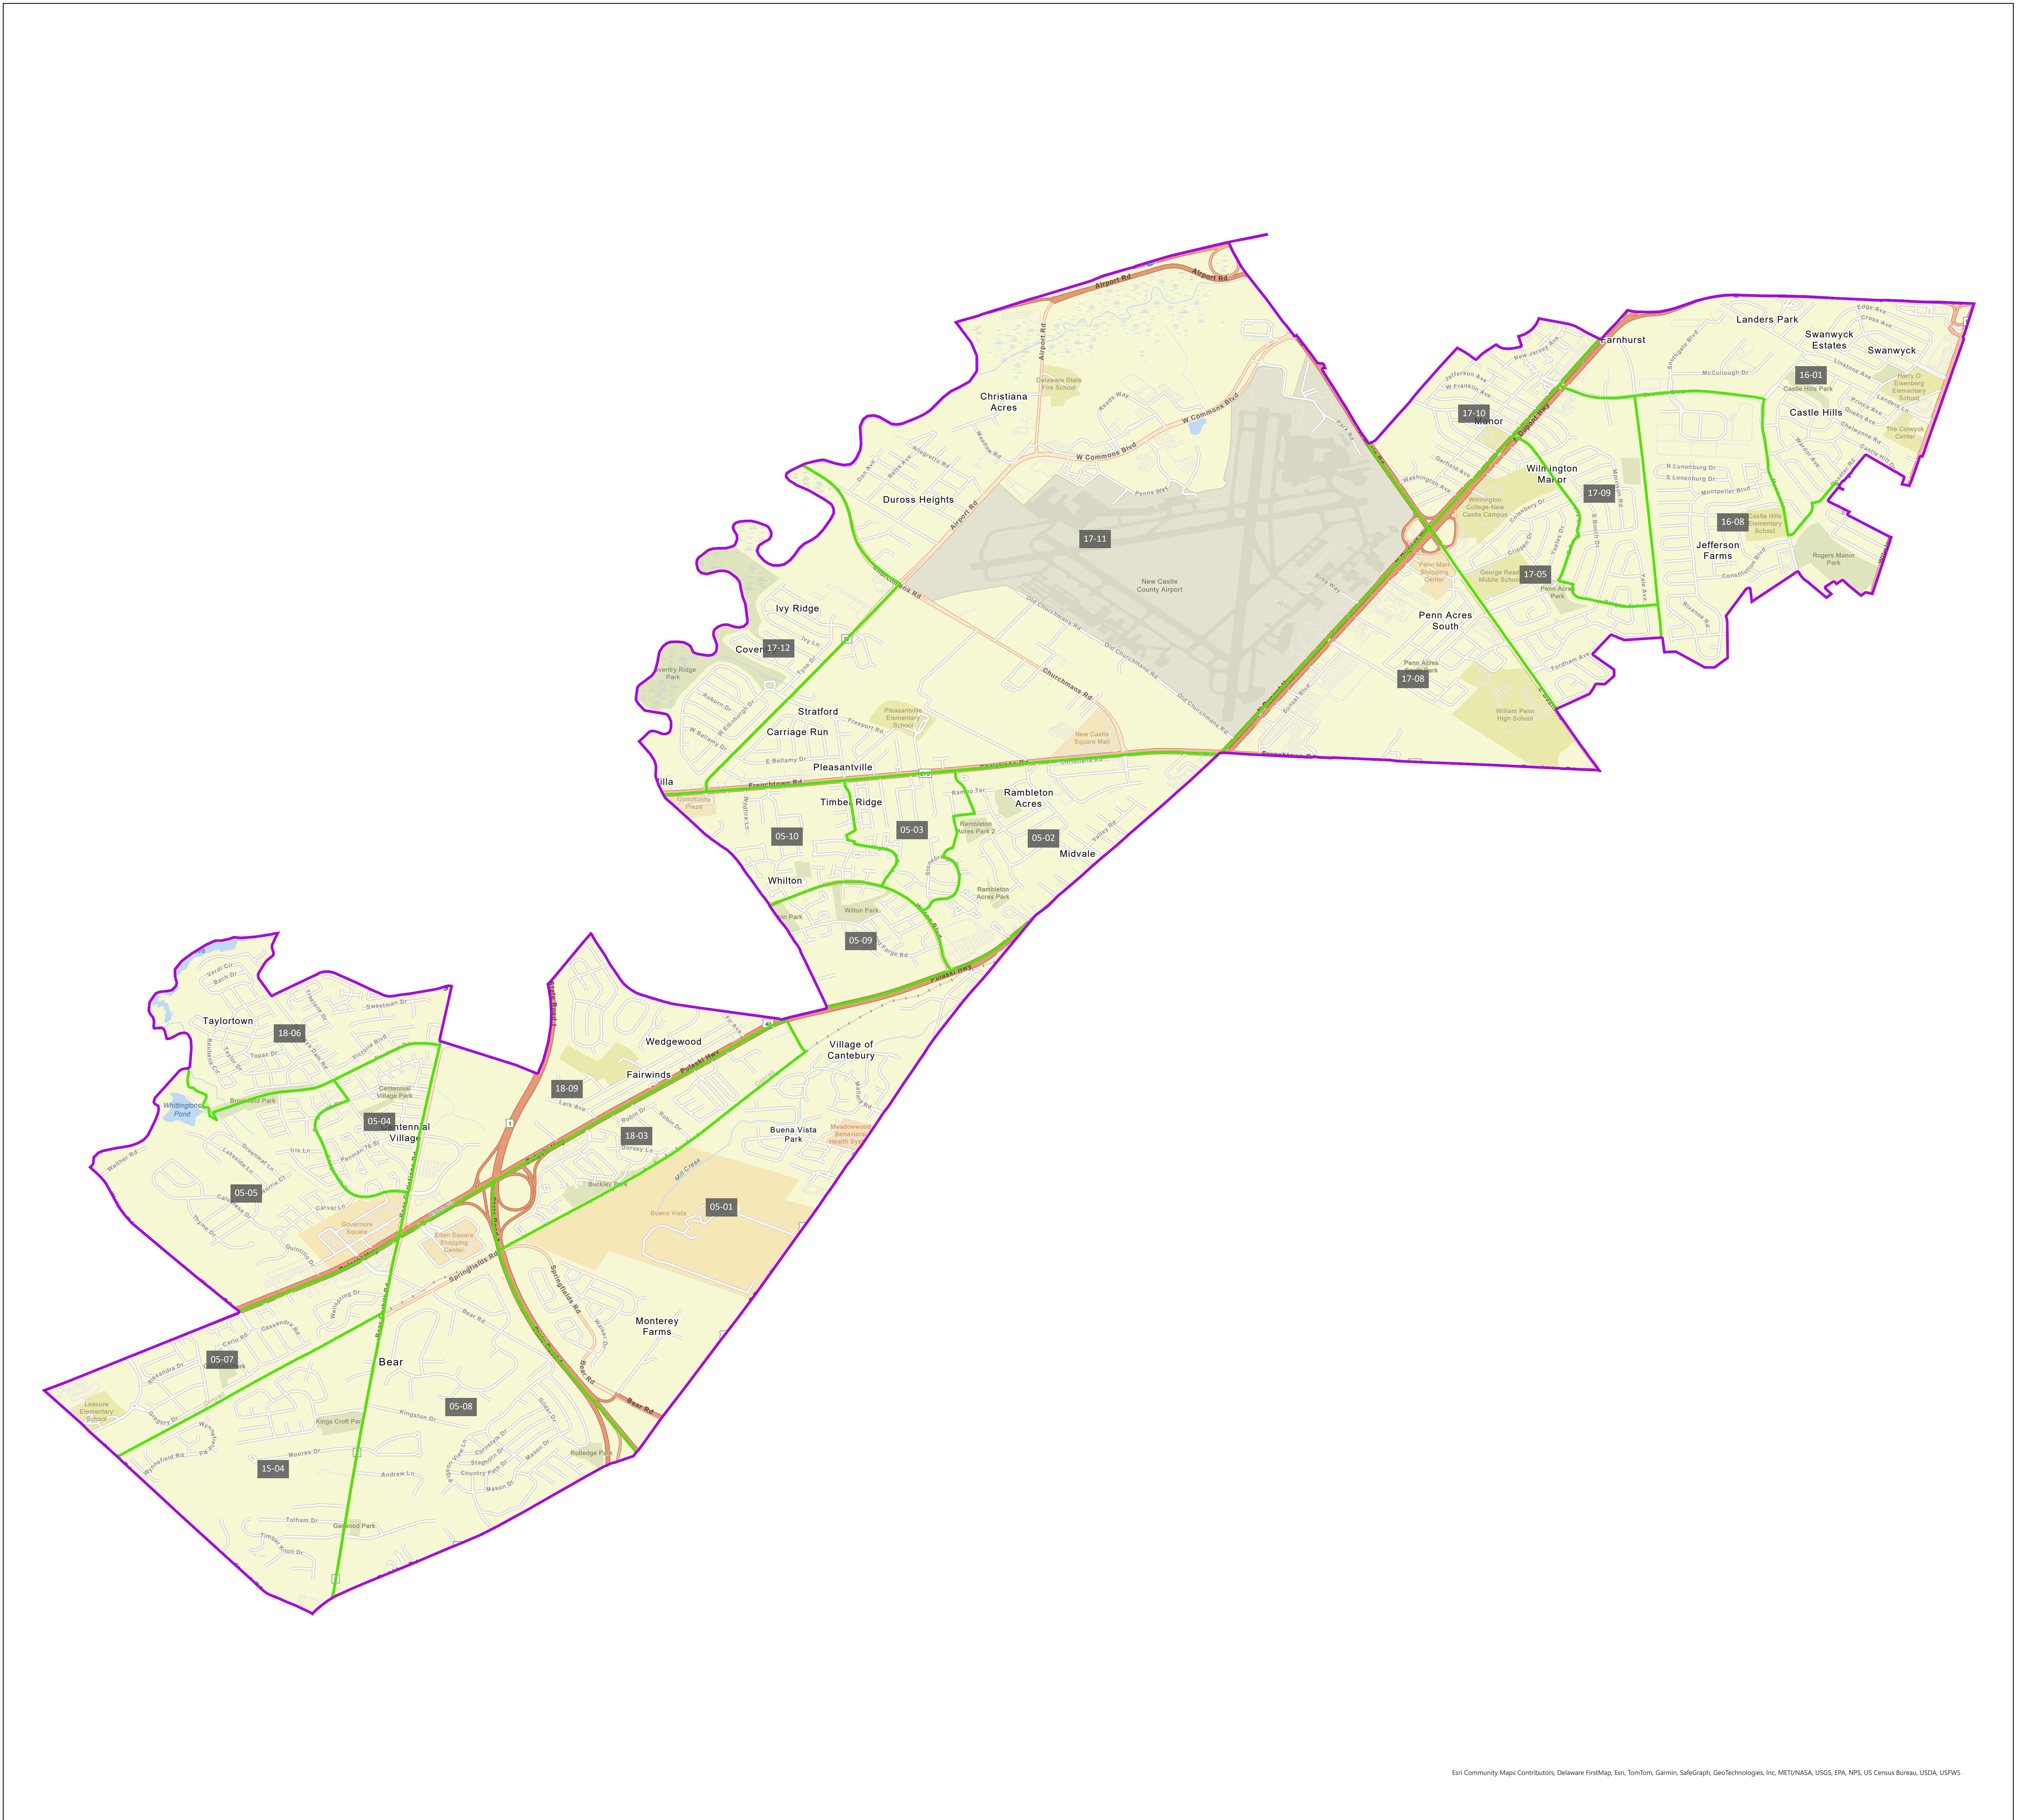

New Castle County Council District 7

Eri Community Maps Contributors, Delaware FirstMap, Esri, TomTom, Garmin, SafeGraph, GeoTechnologies, Inc, METI/NASA, USGS, EPA, NPS, US Census Bureau, USDA, USFWS