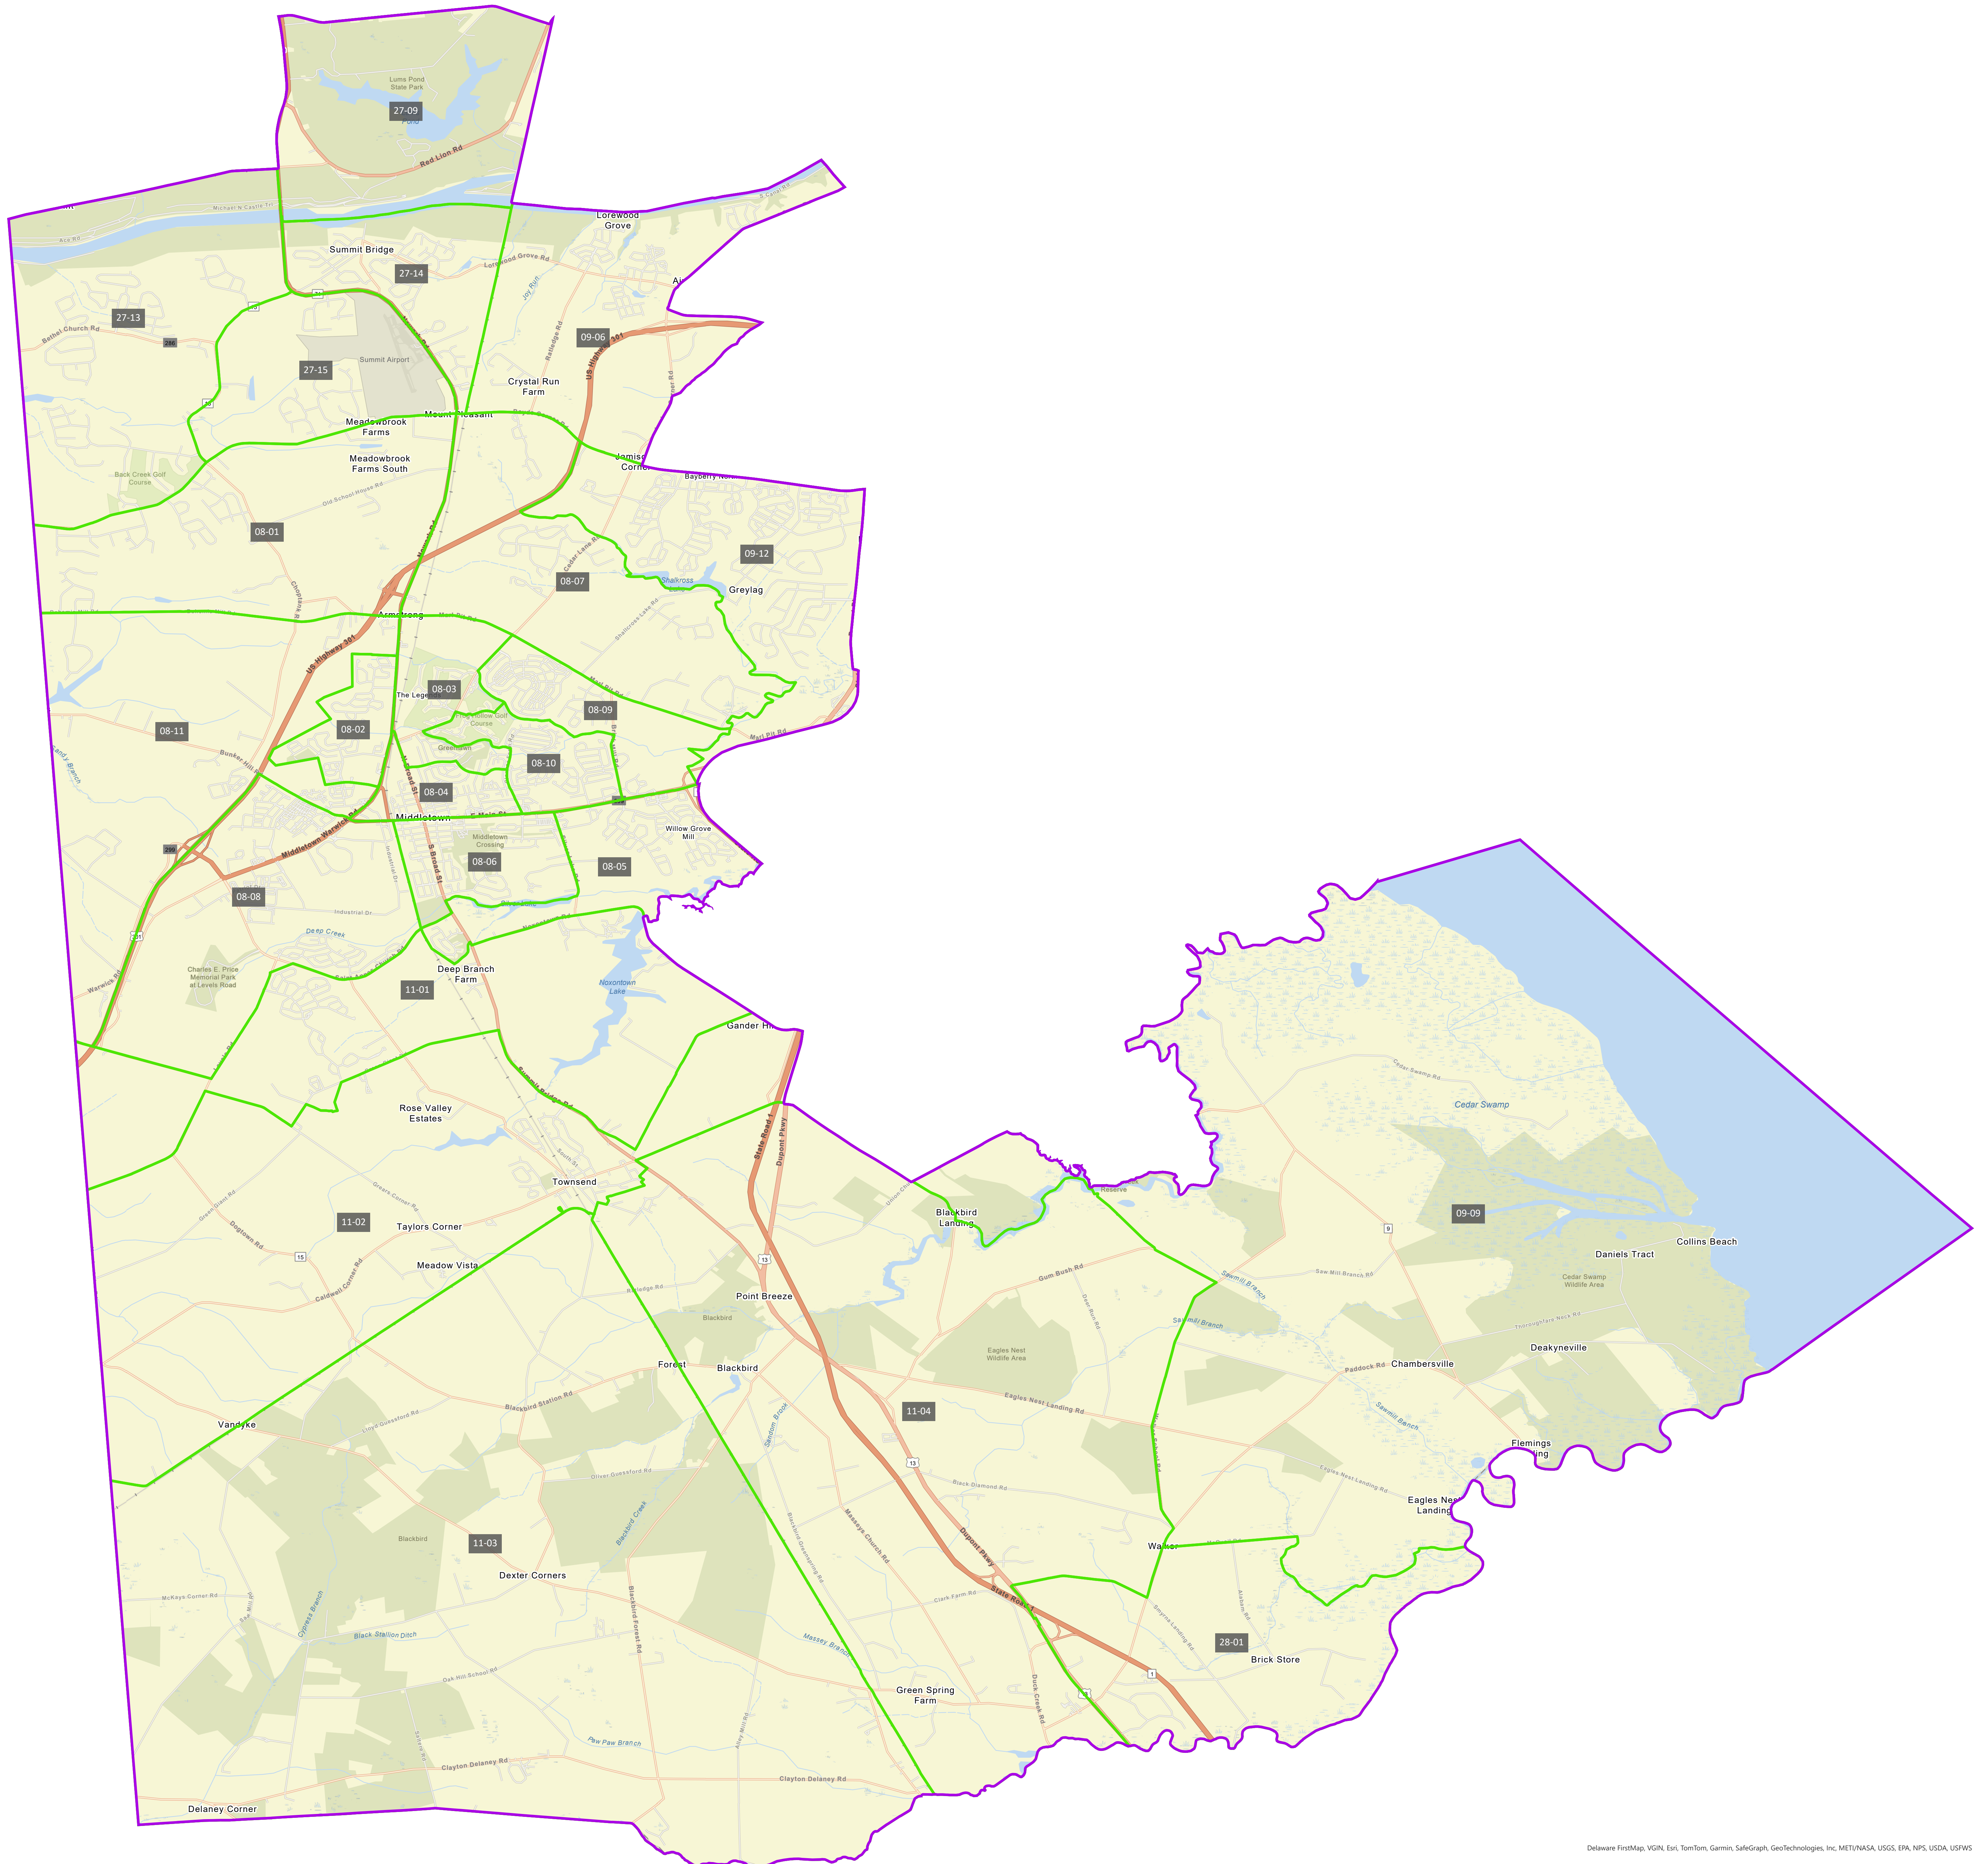

New Castle County Council District 6

Delaware FirstMap, VGIN, Esri, TomTom, Garmin, SafeGraph, GeoTechnologies, Inc., METI/NASA, USGS, EPA, NPS, USDA, USFWS