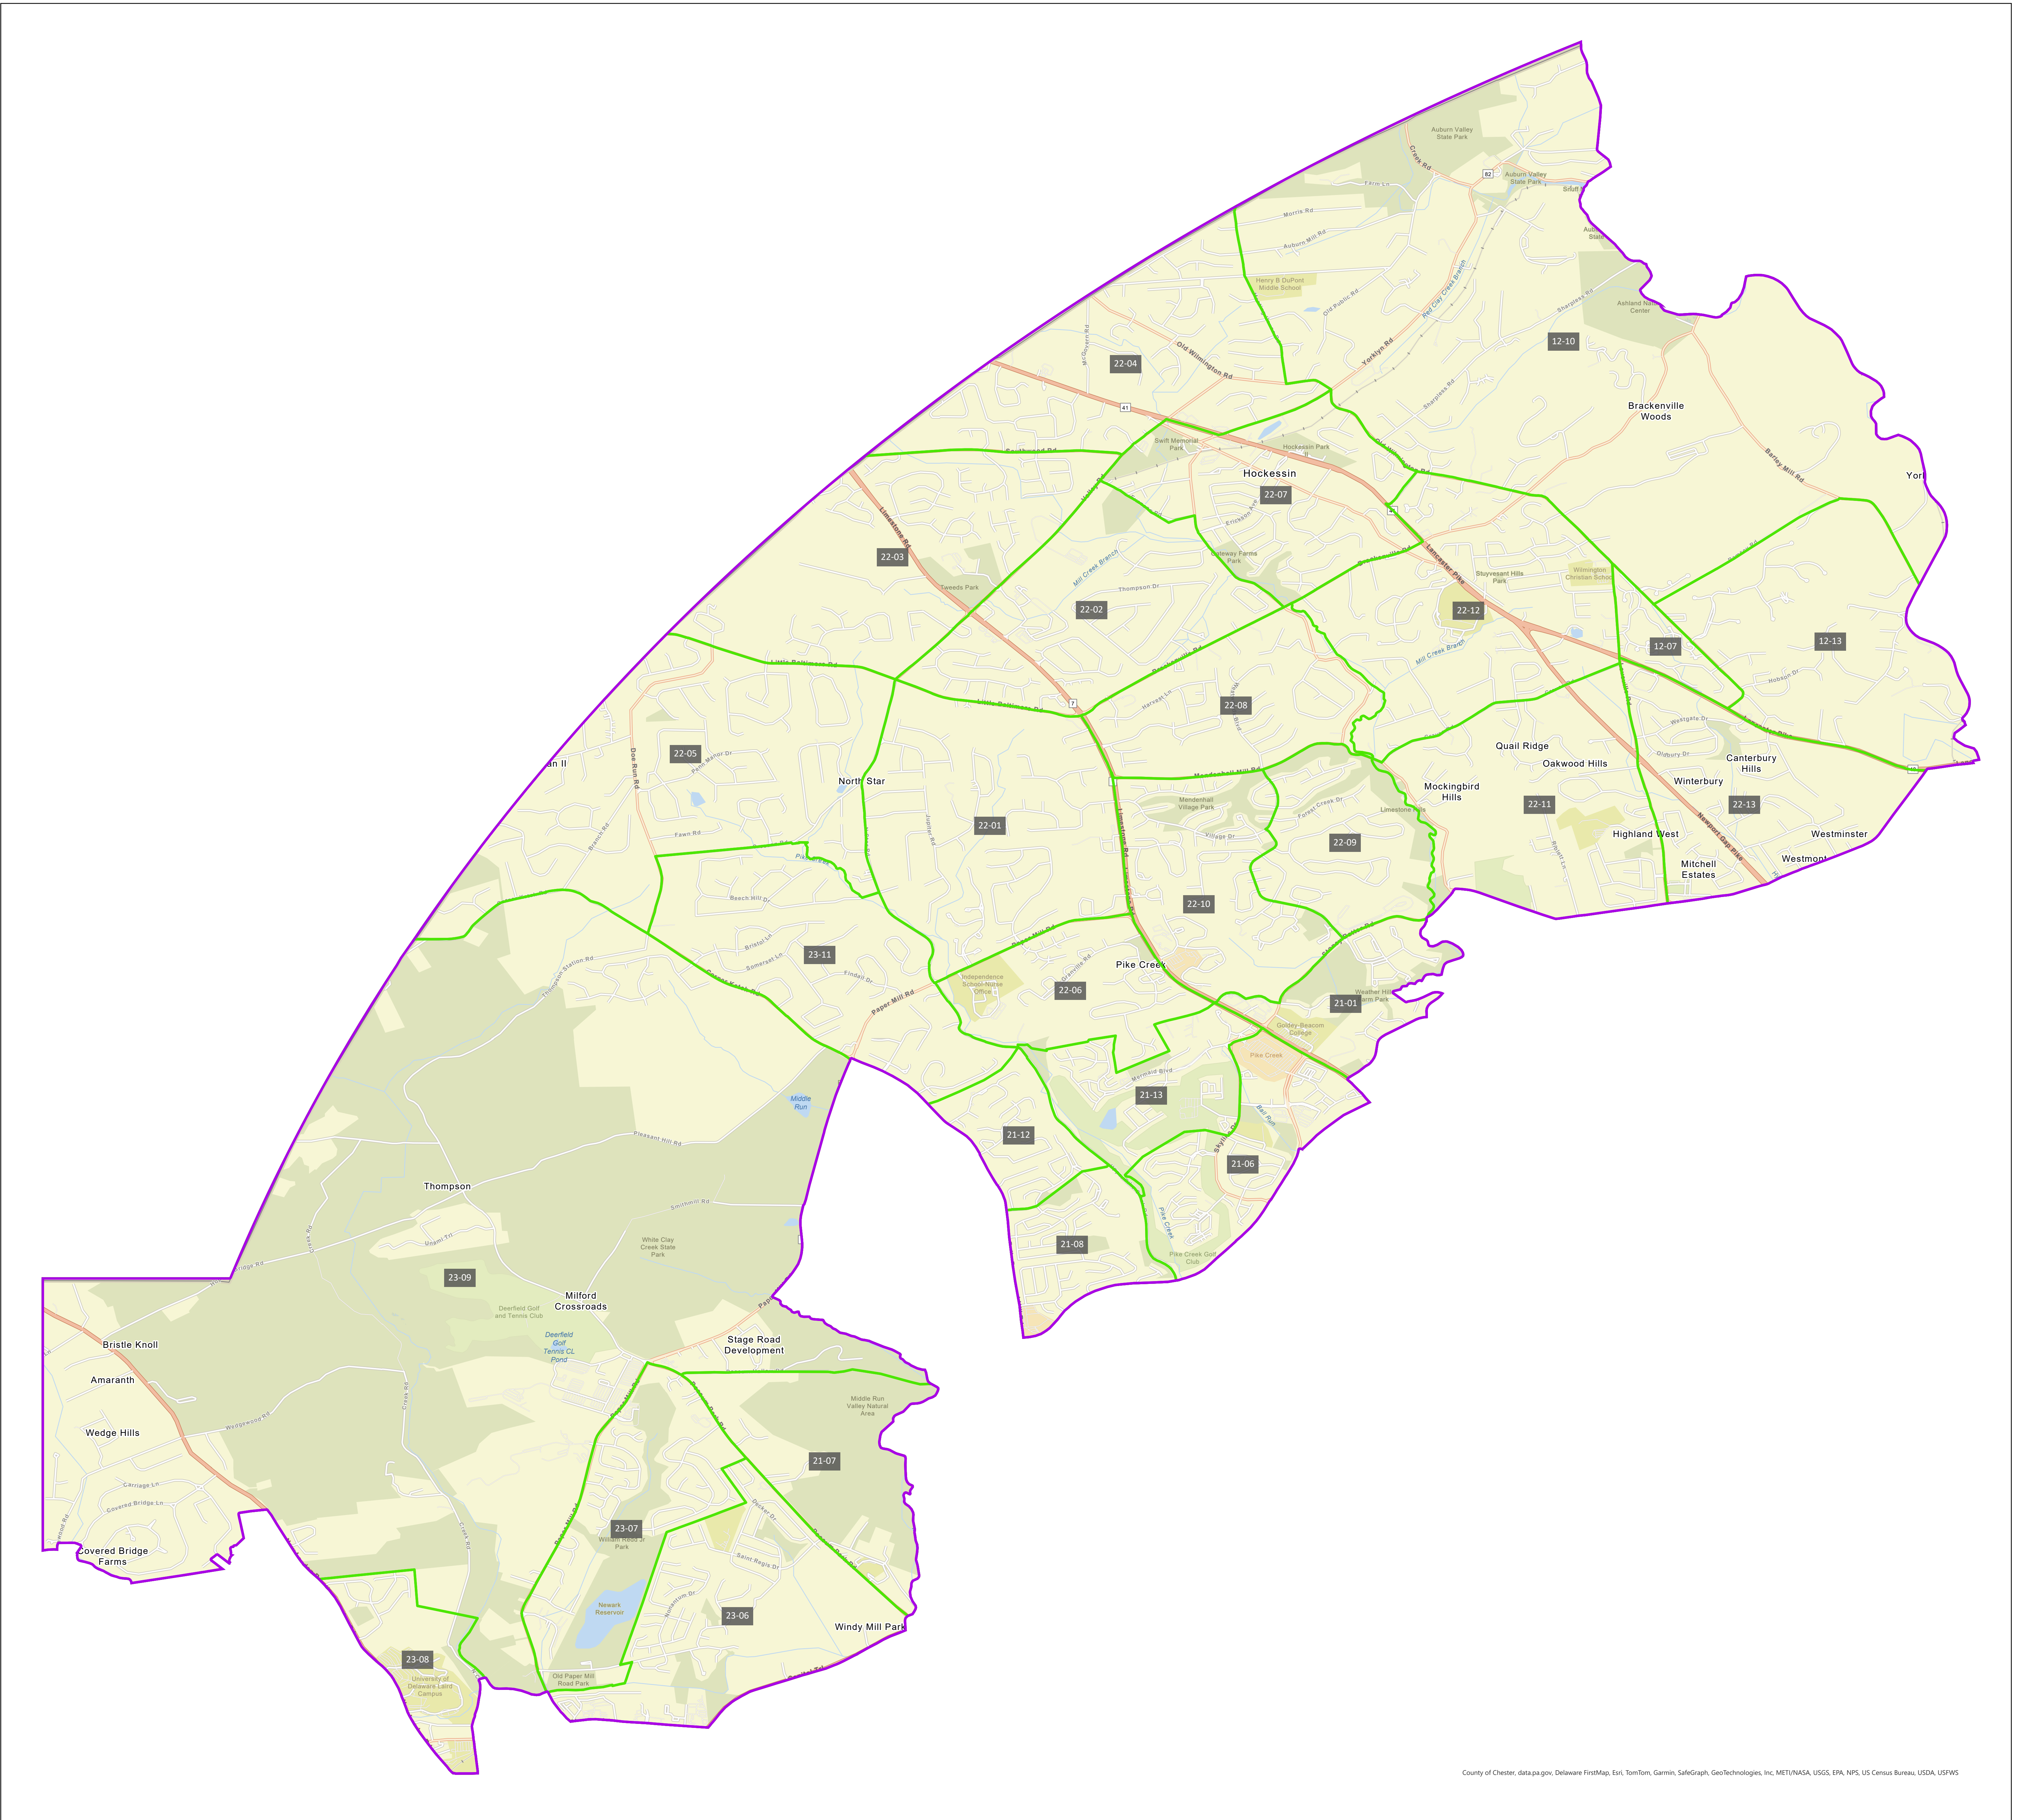

New Castle County Council District 3

County of Chester, data.pa.gov, Delaware FirstMap, Esri, TomTom, Garmin, SafeGraph, GeoTechnologies, Inc, METI/NASA, USGS, EPA, NPS, US Census Bureau, USDA, USFWS