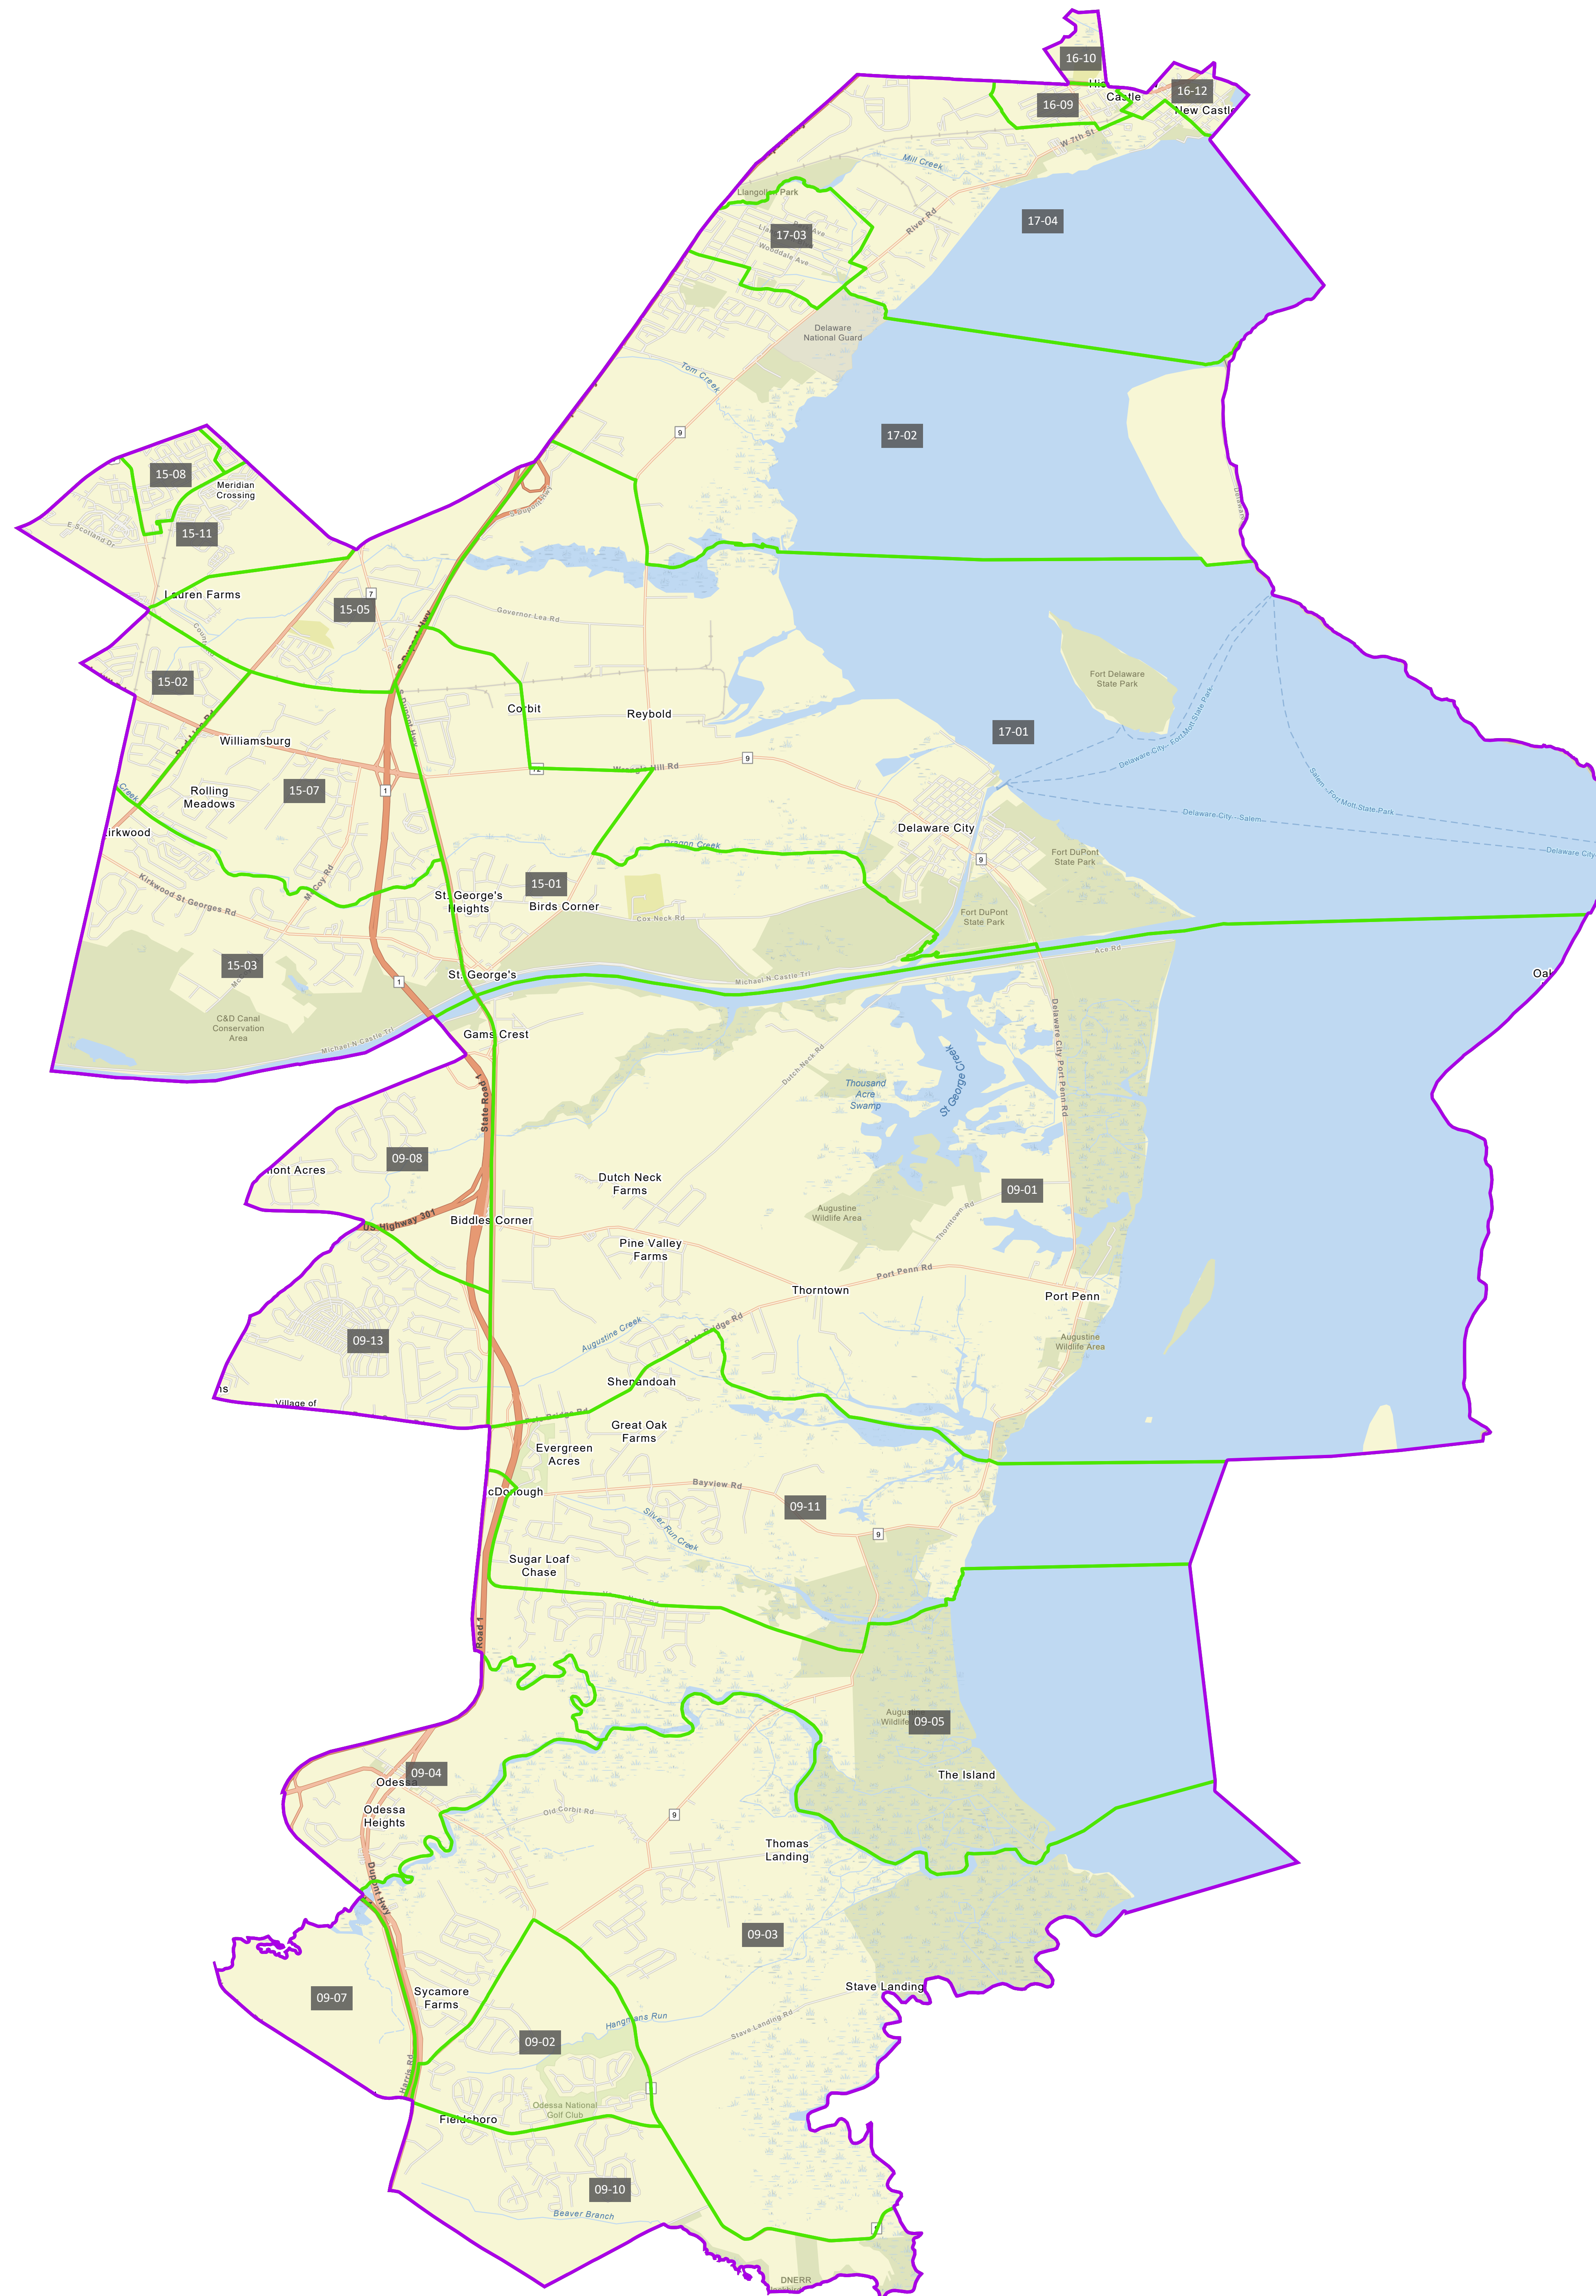

New Castle County Council District 12

Delaware FirstMap, Esri, TomTom, Garmin, SafeGraph, GeoTechnologies, Inc., METI/NASA, USGS, EPA, NPS, USDA, USFWS