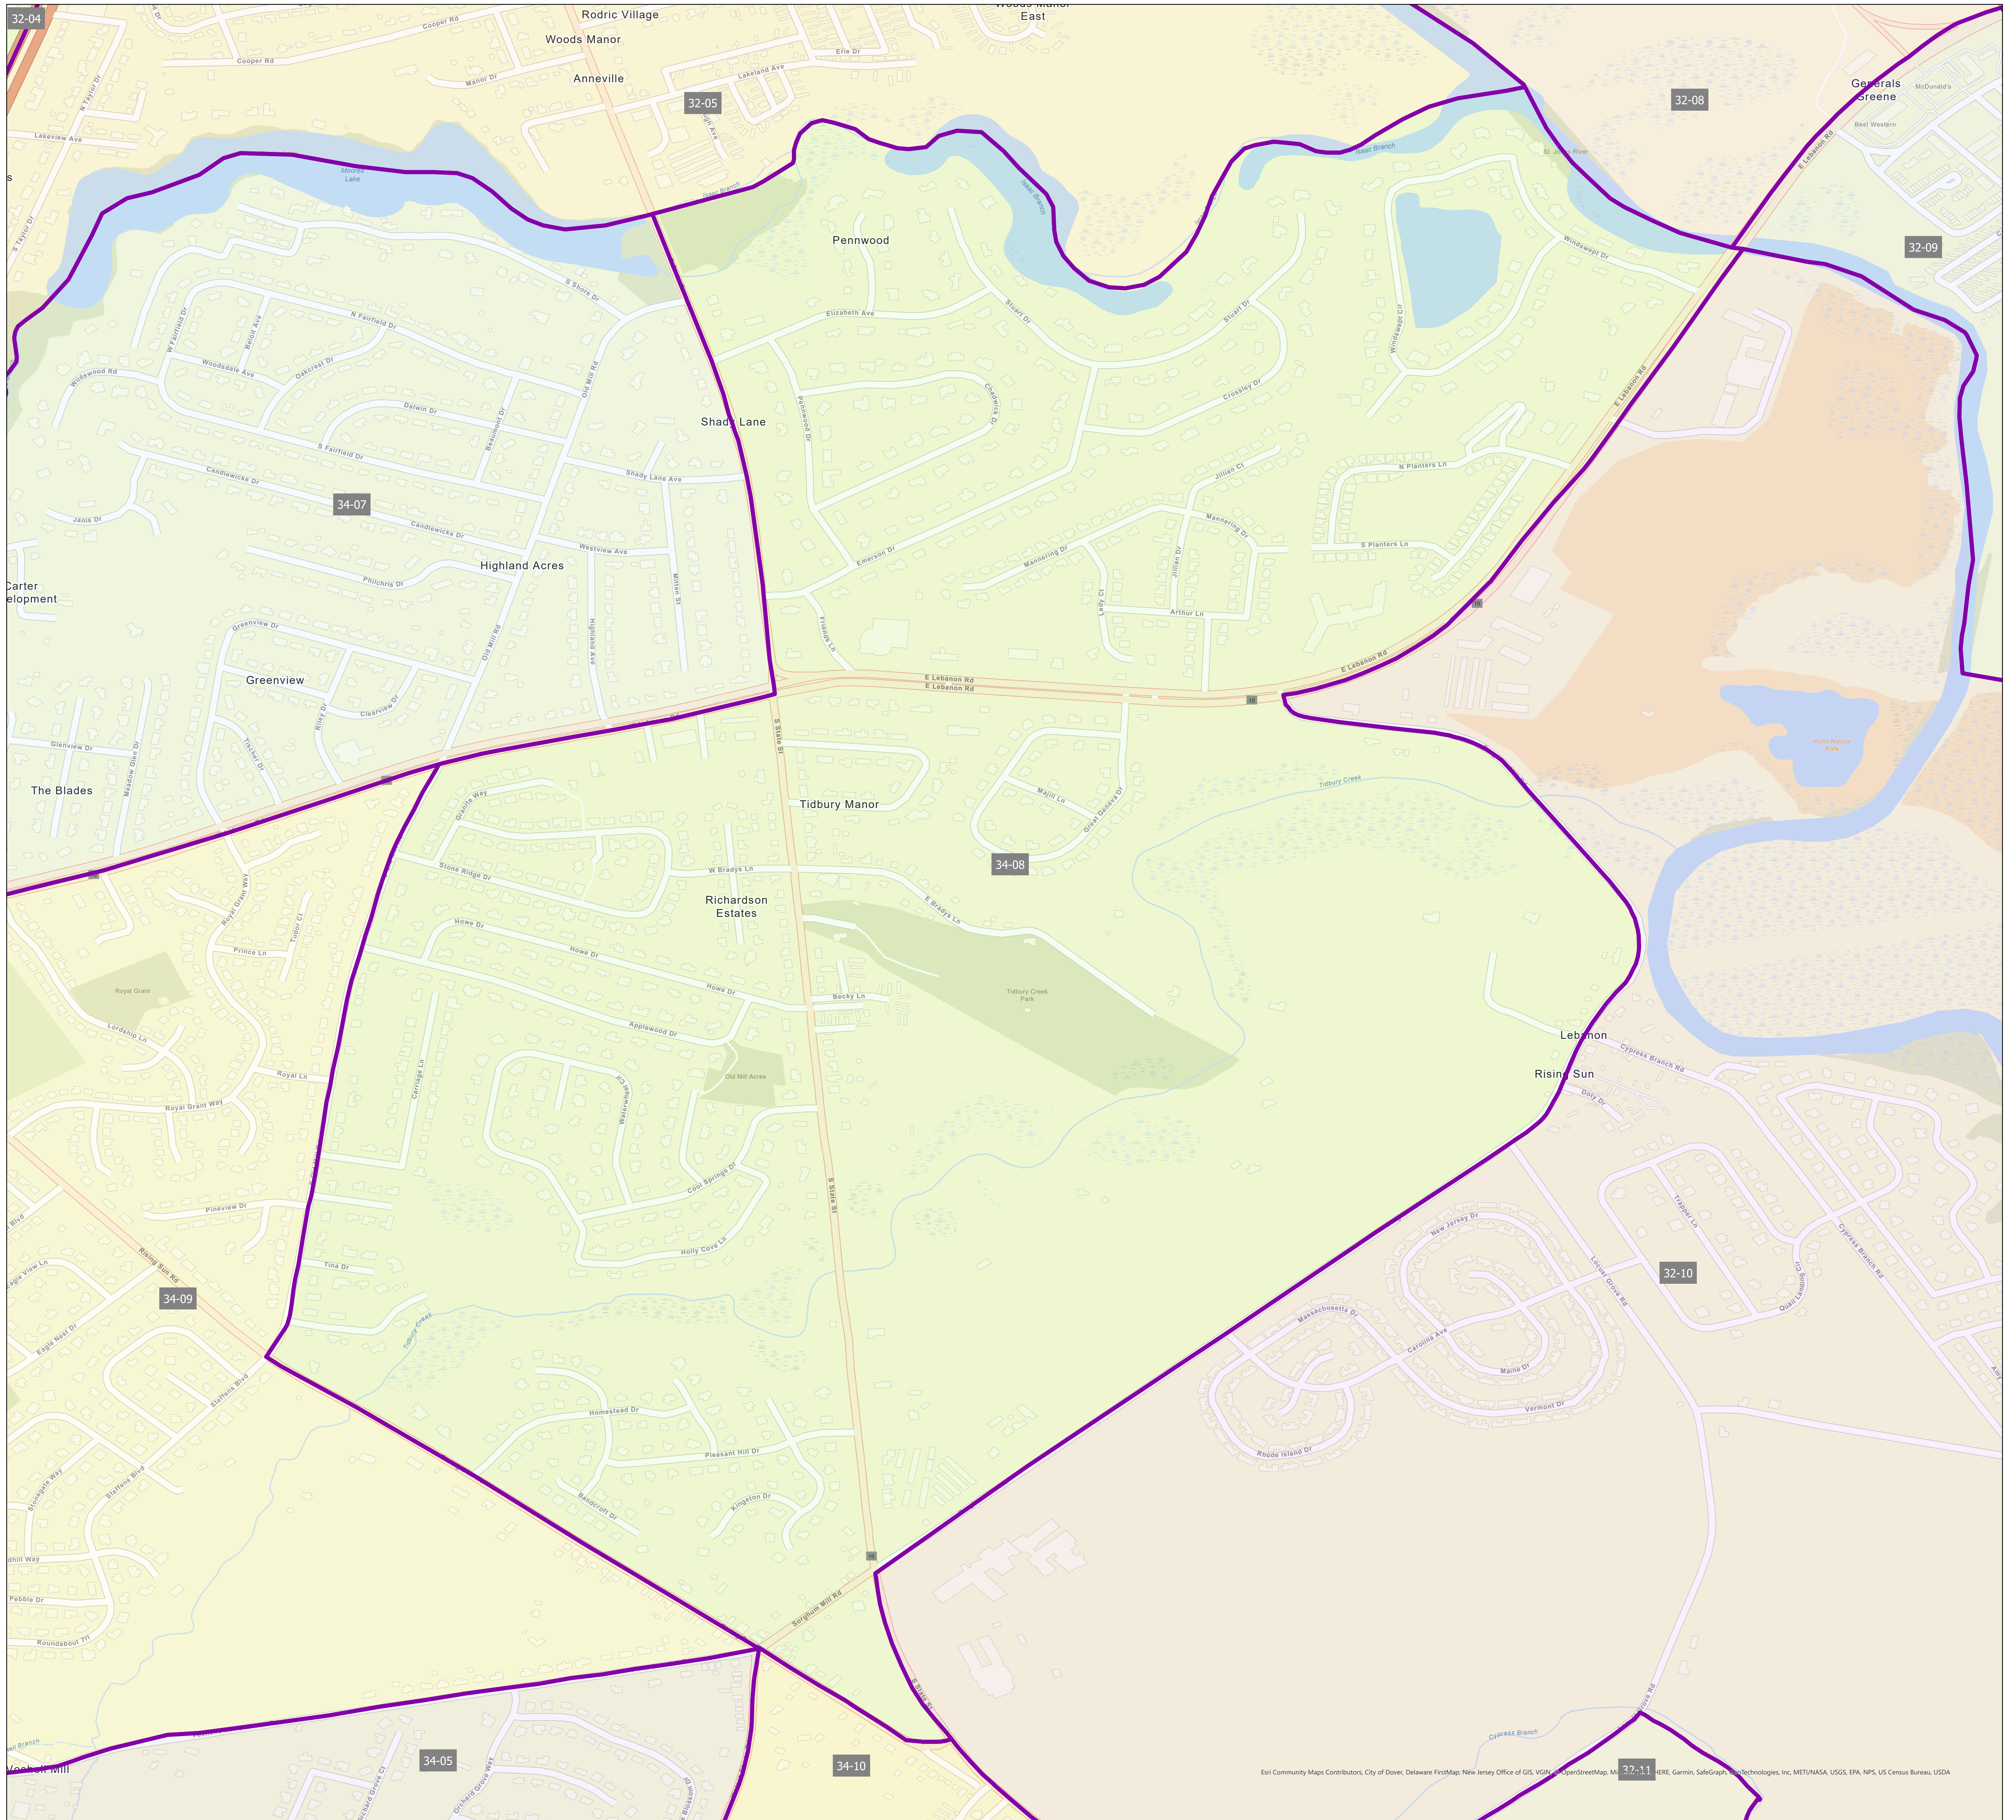

Election District District 34-08