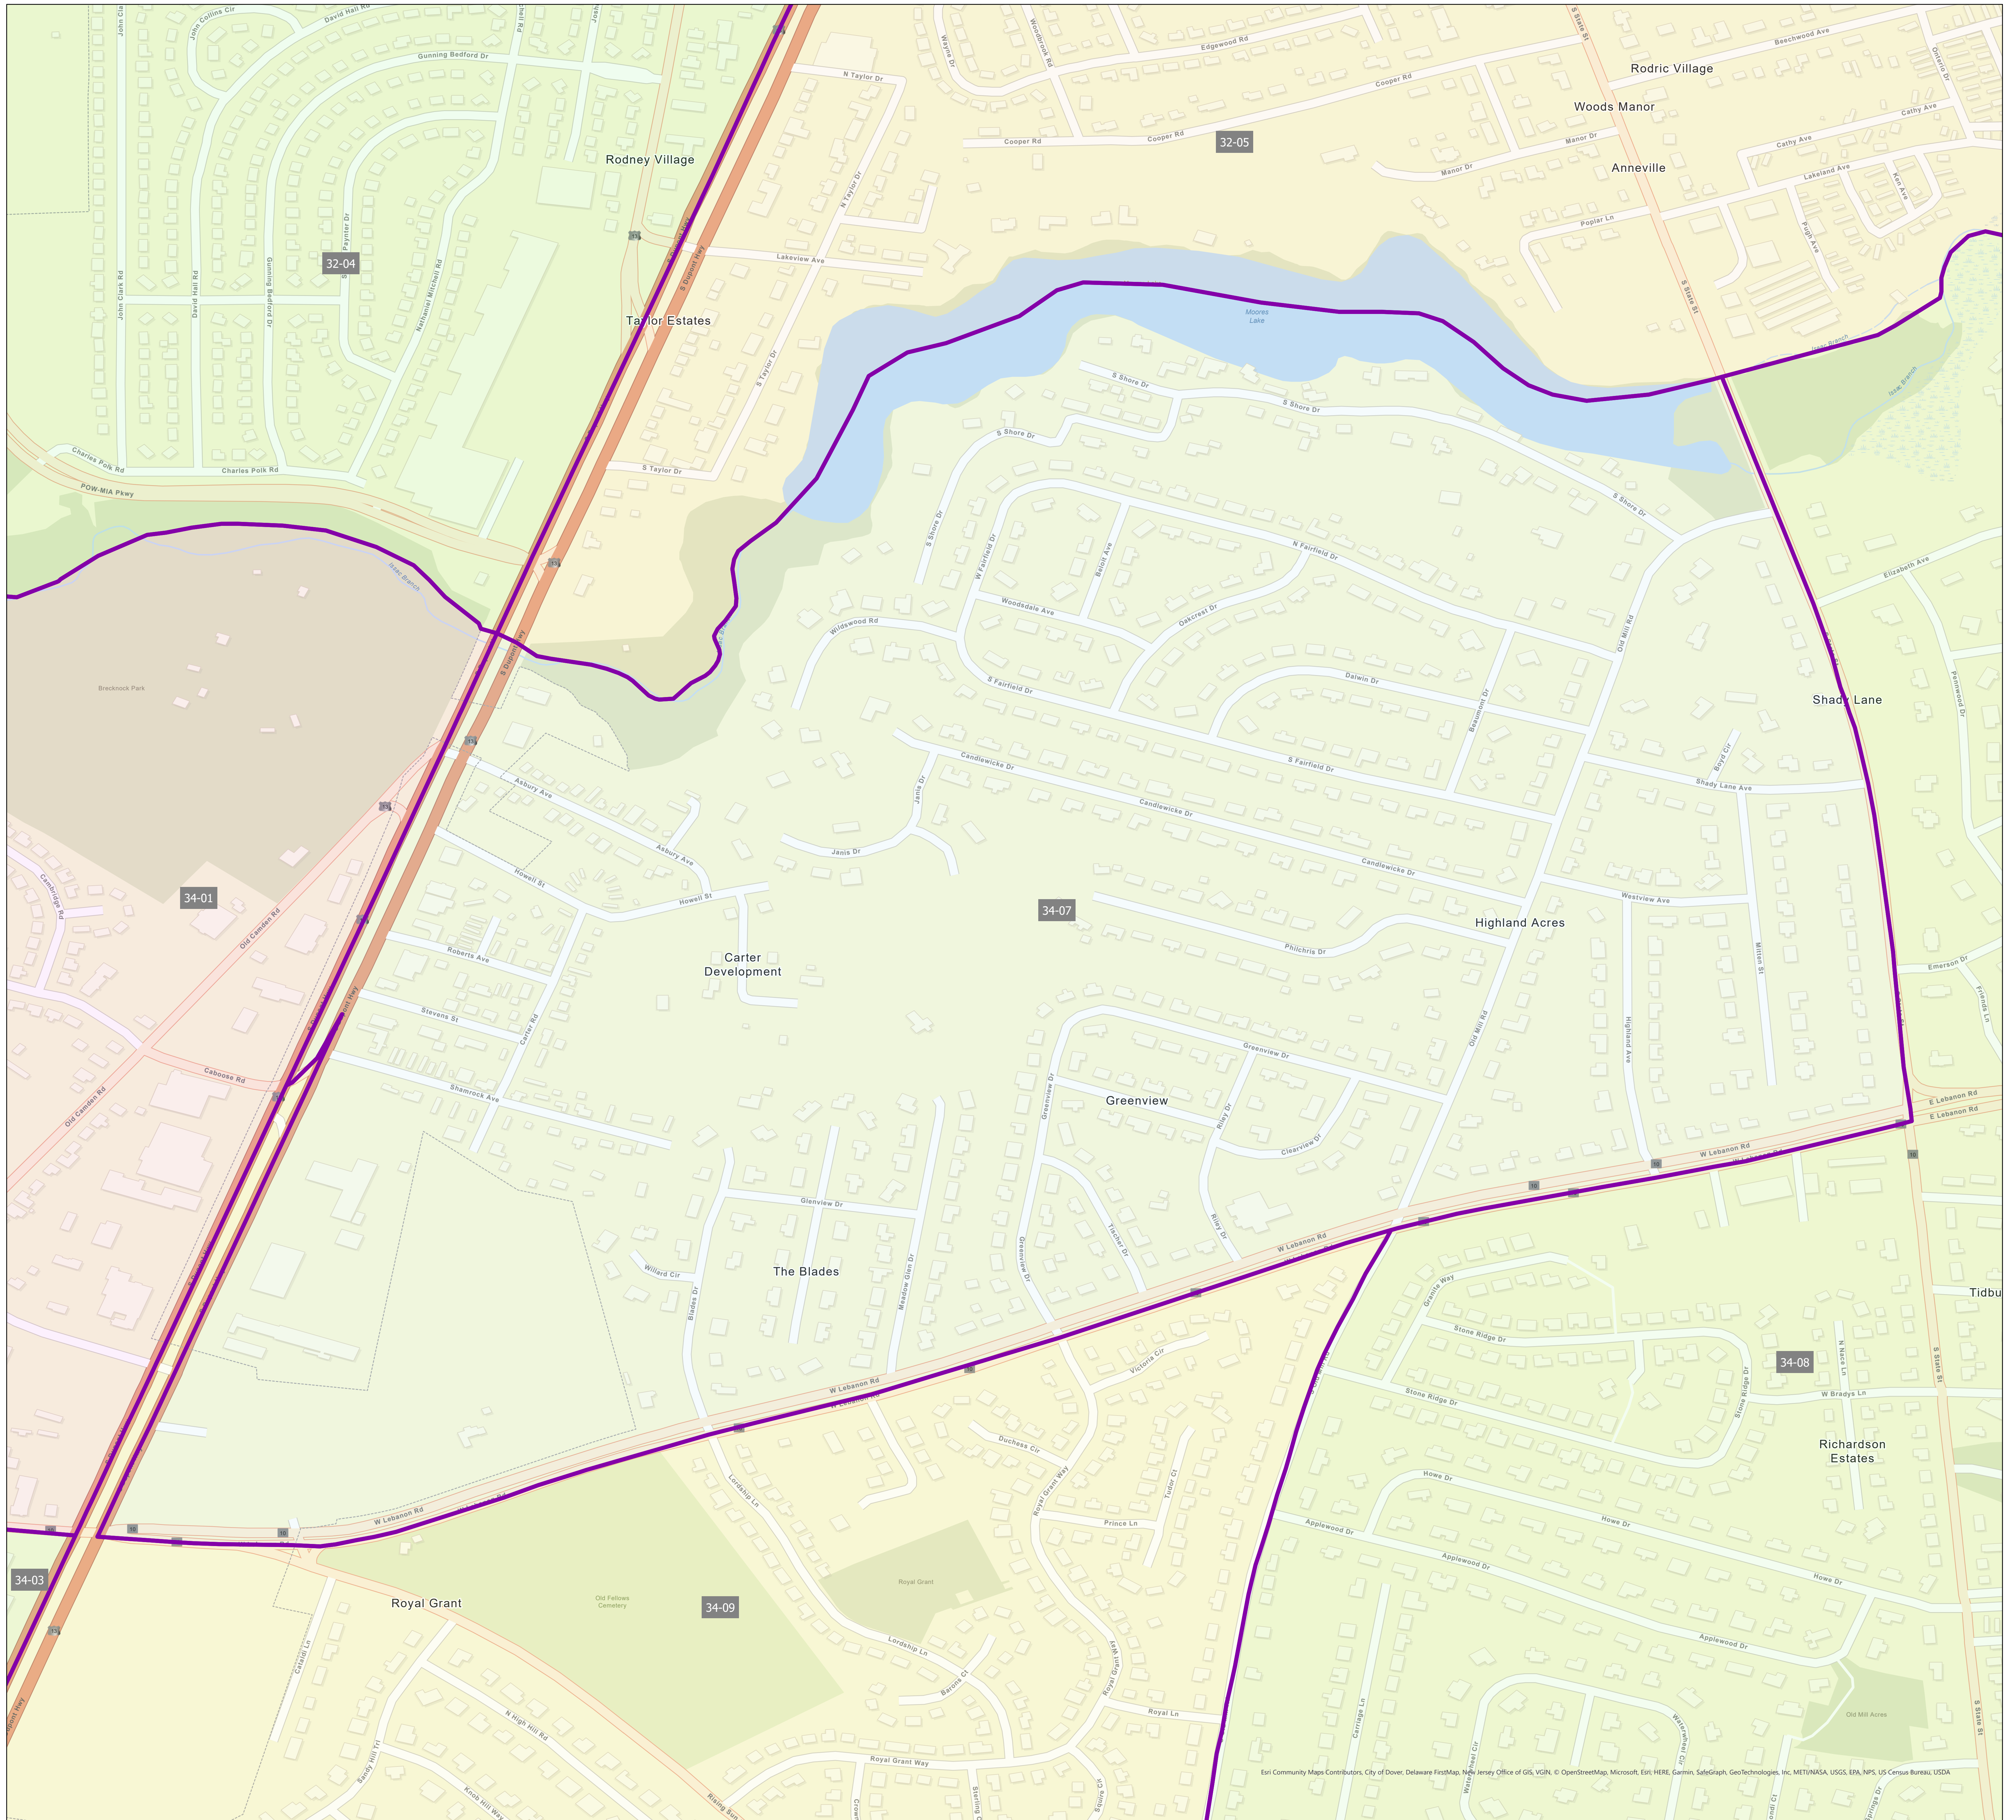

Election District District 34-07