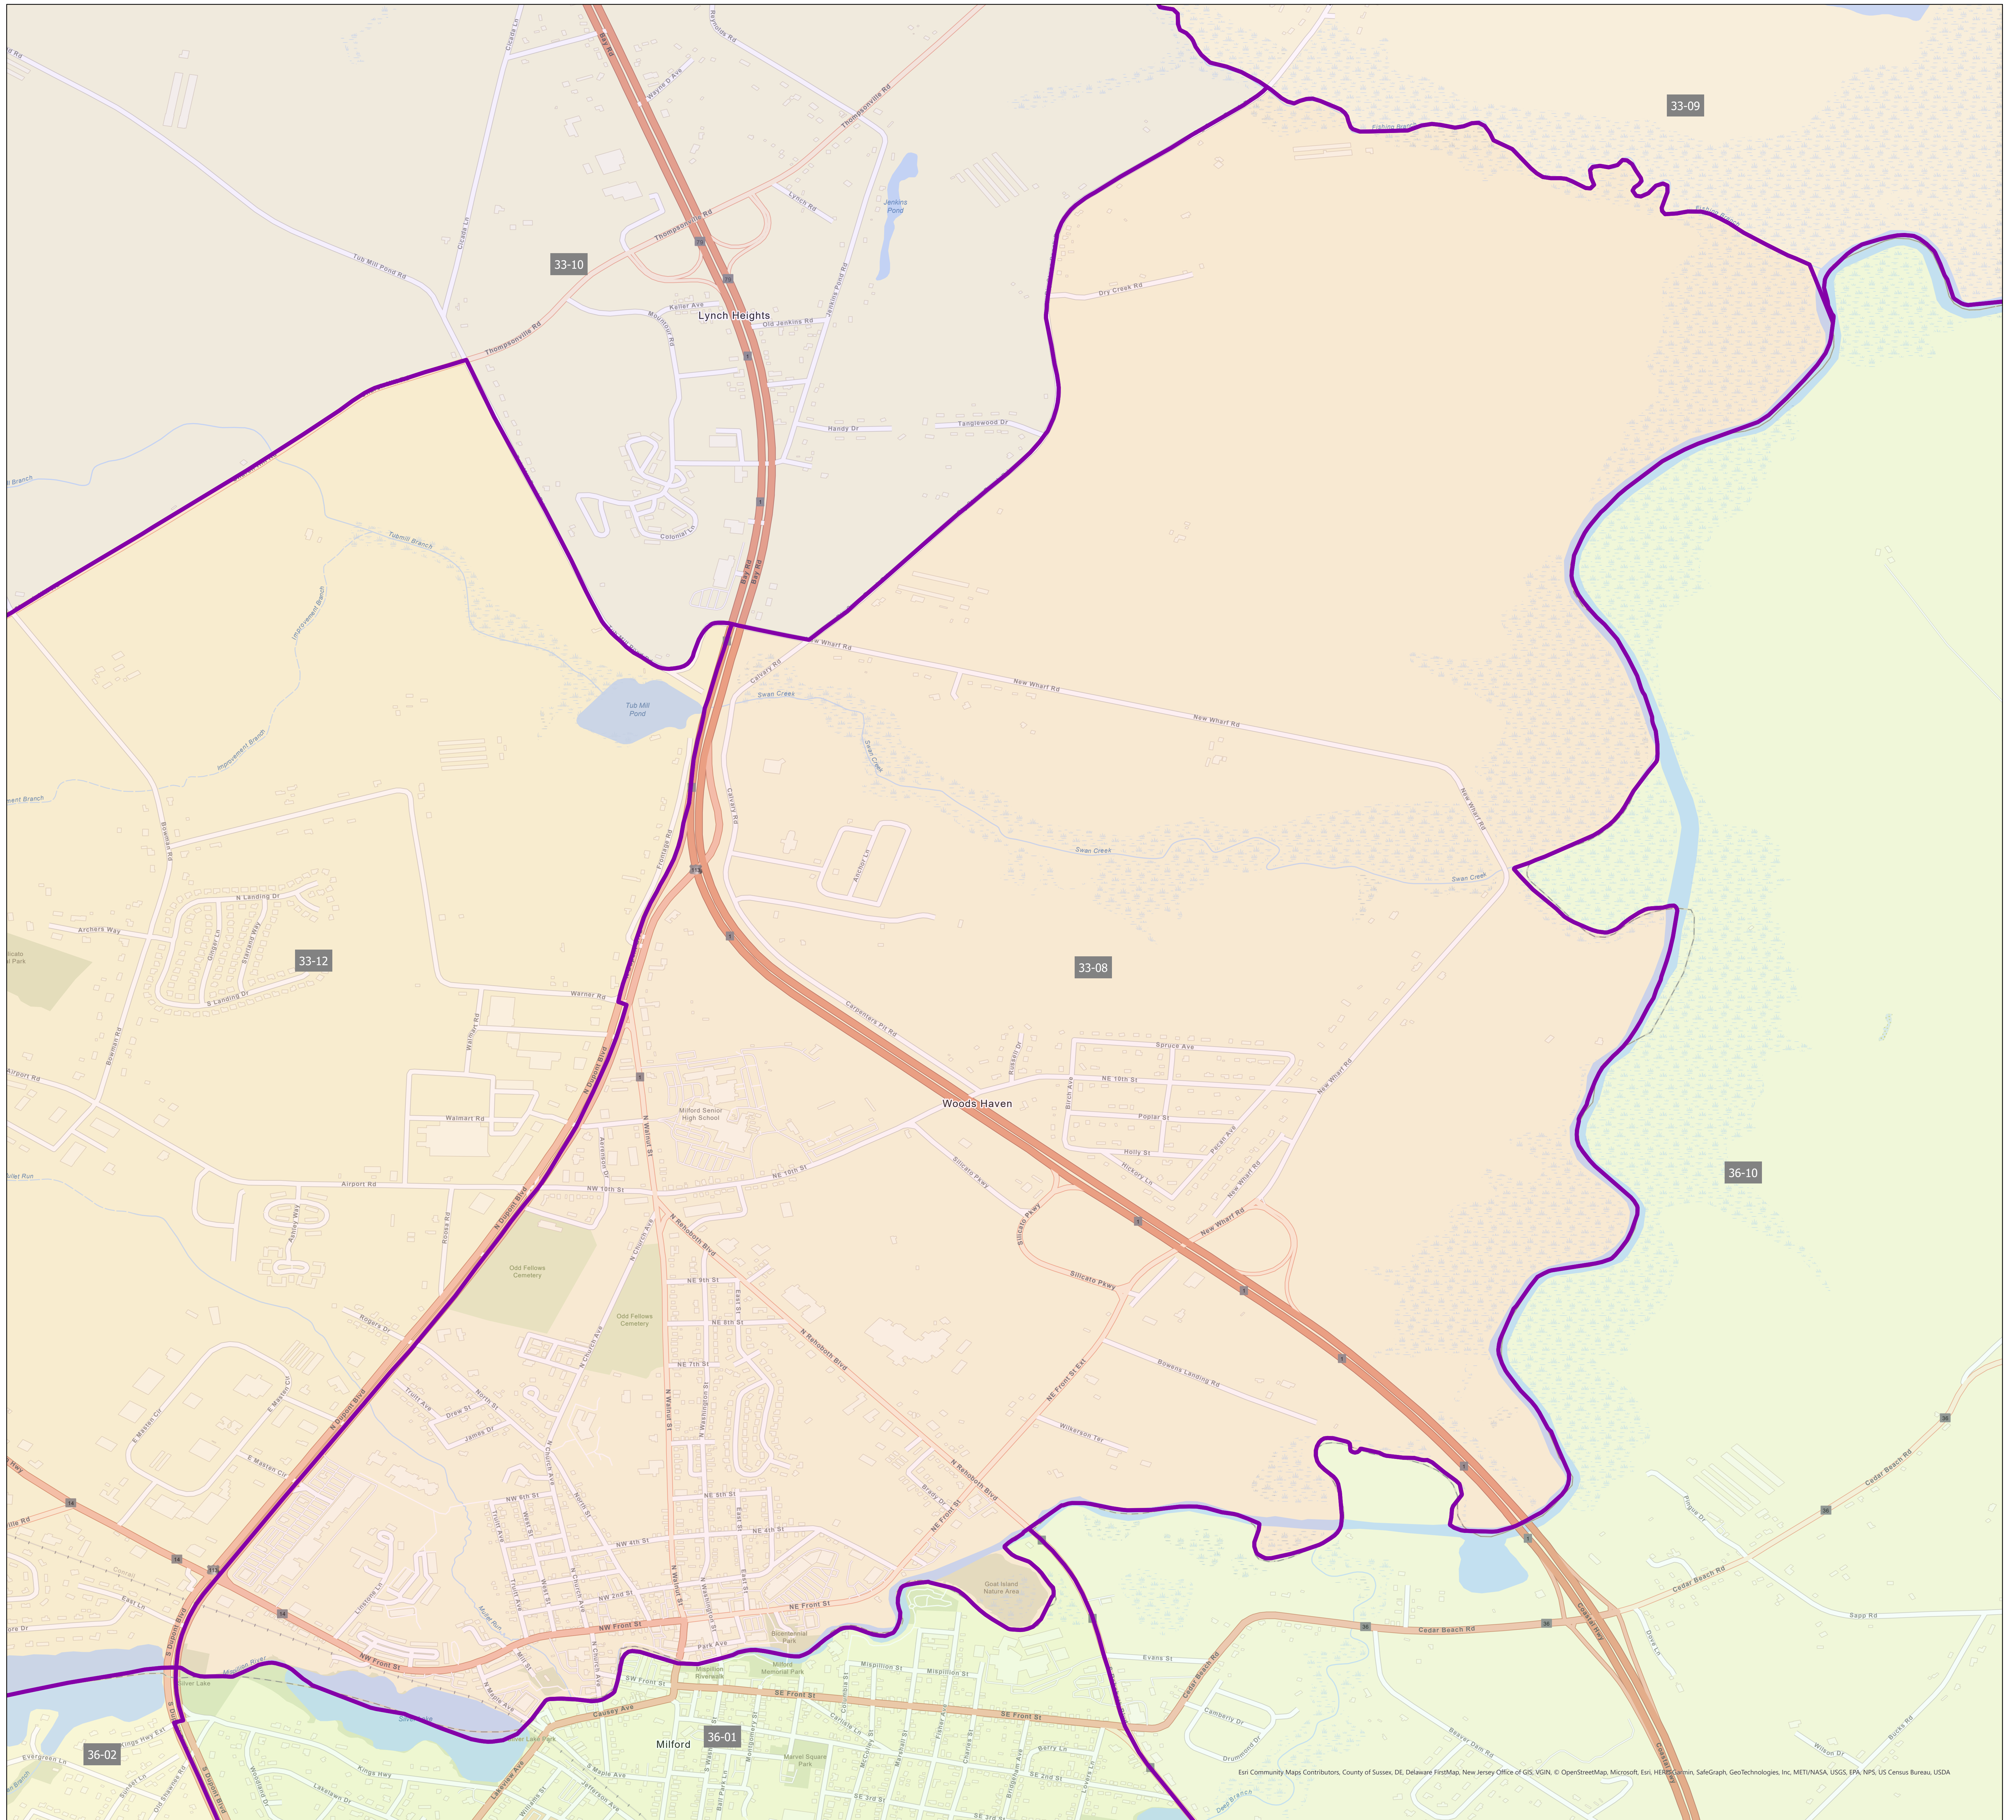

Election District District 33-08