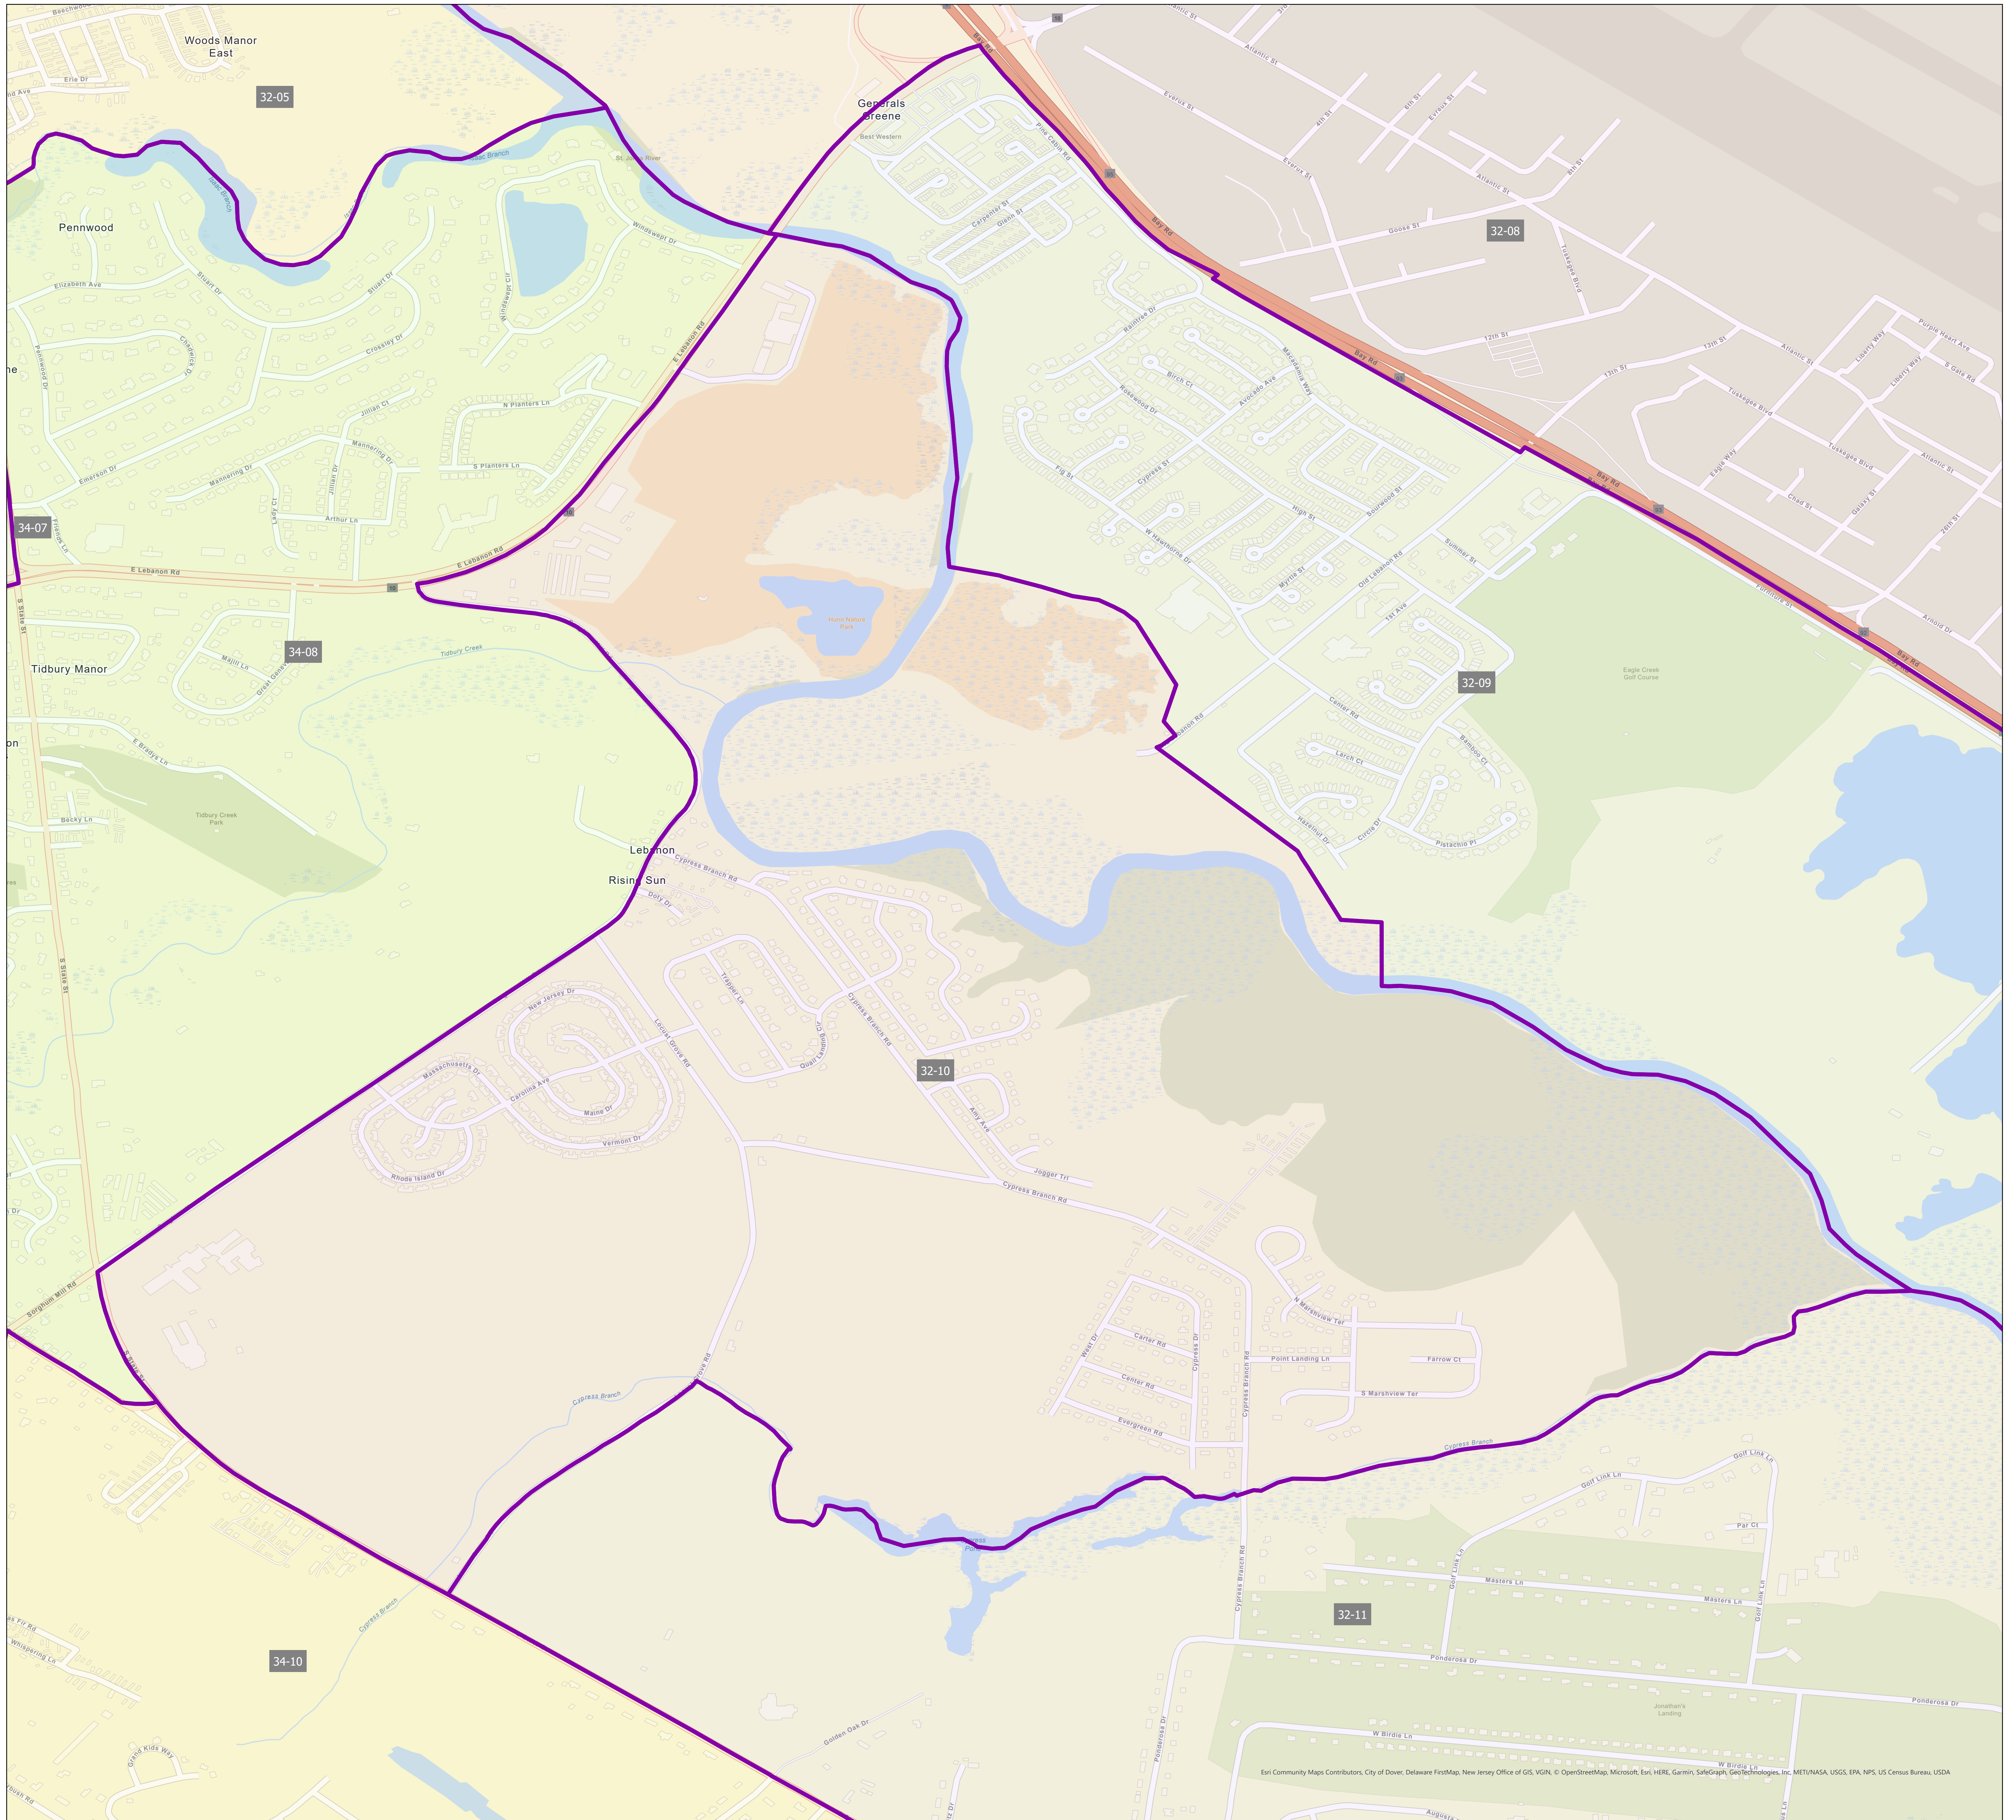

Election District District 32-10