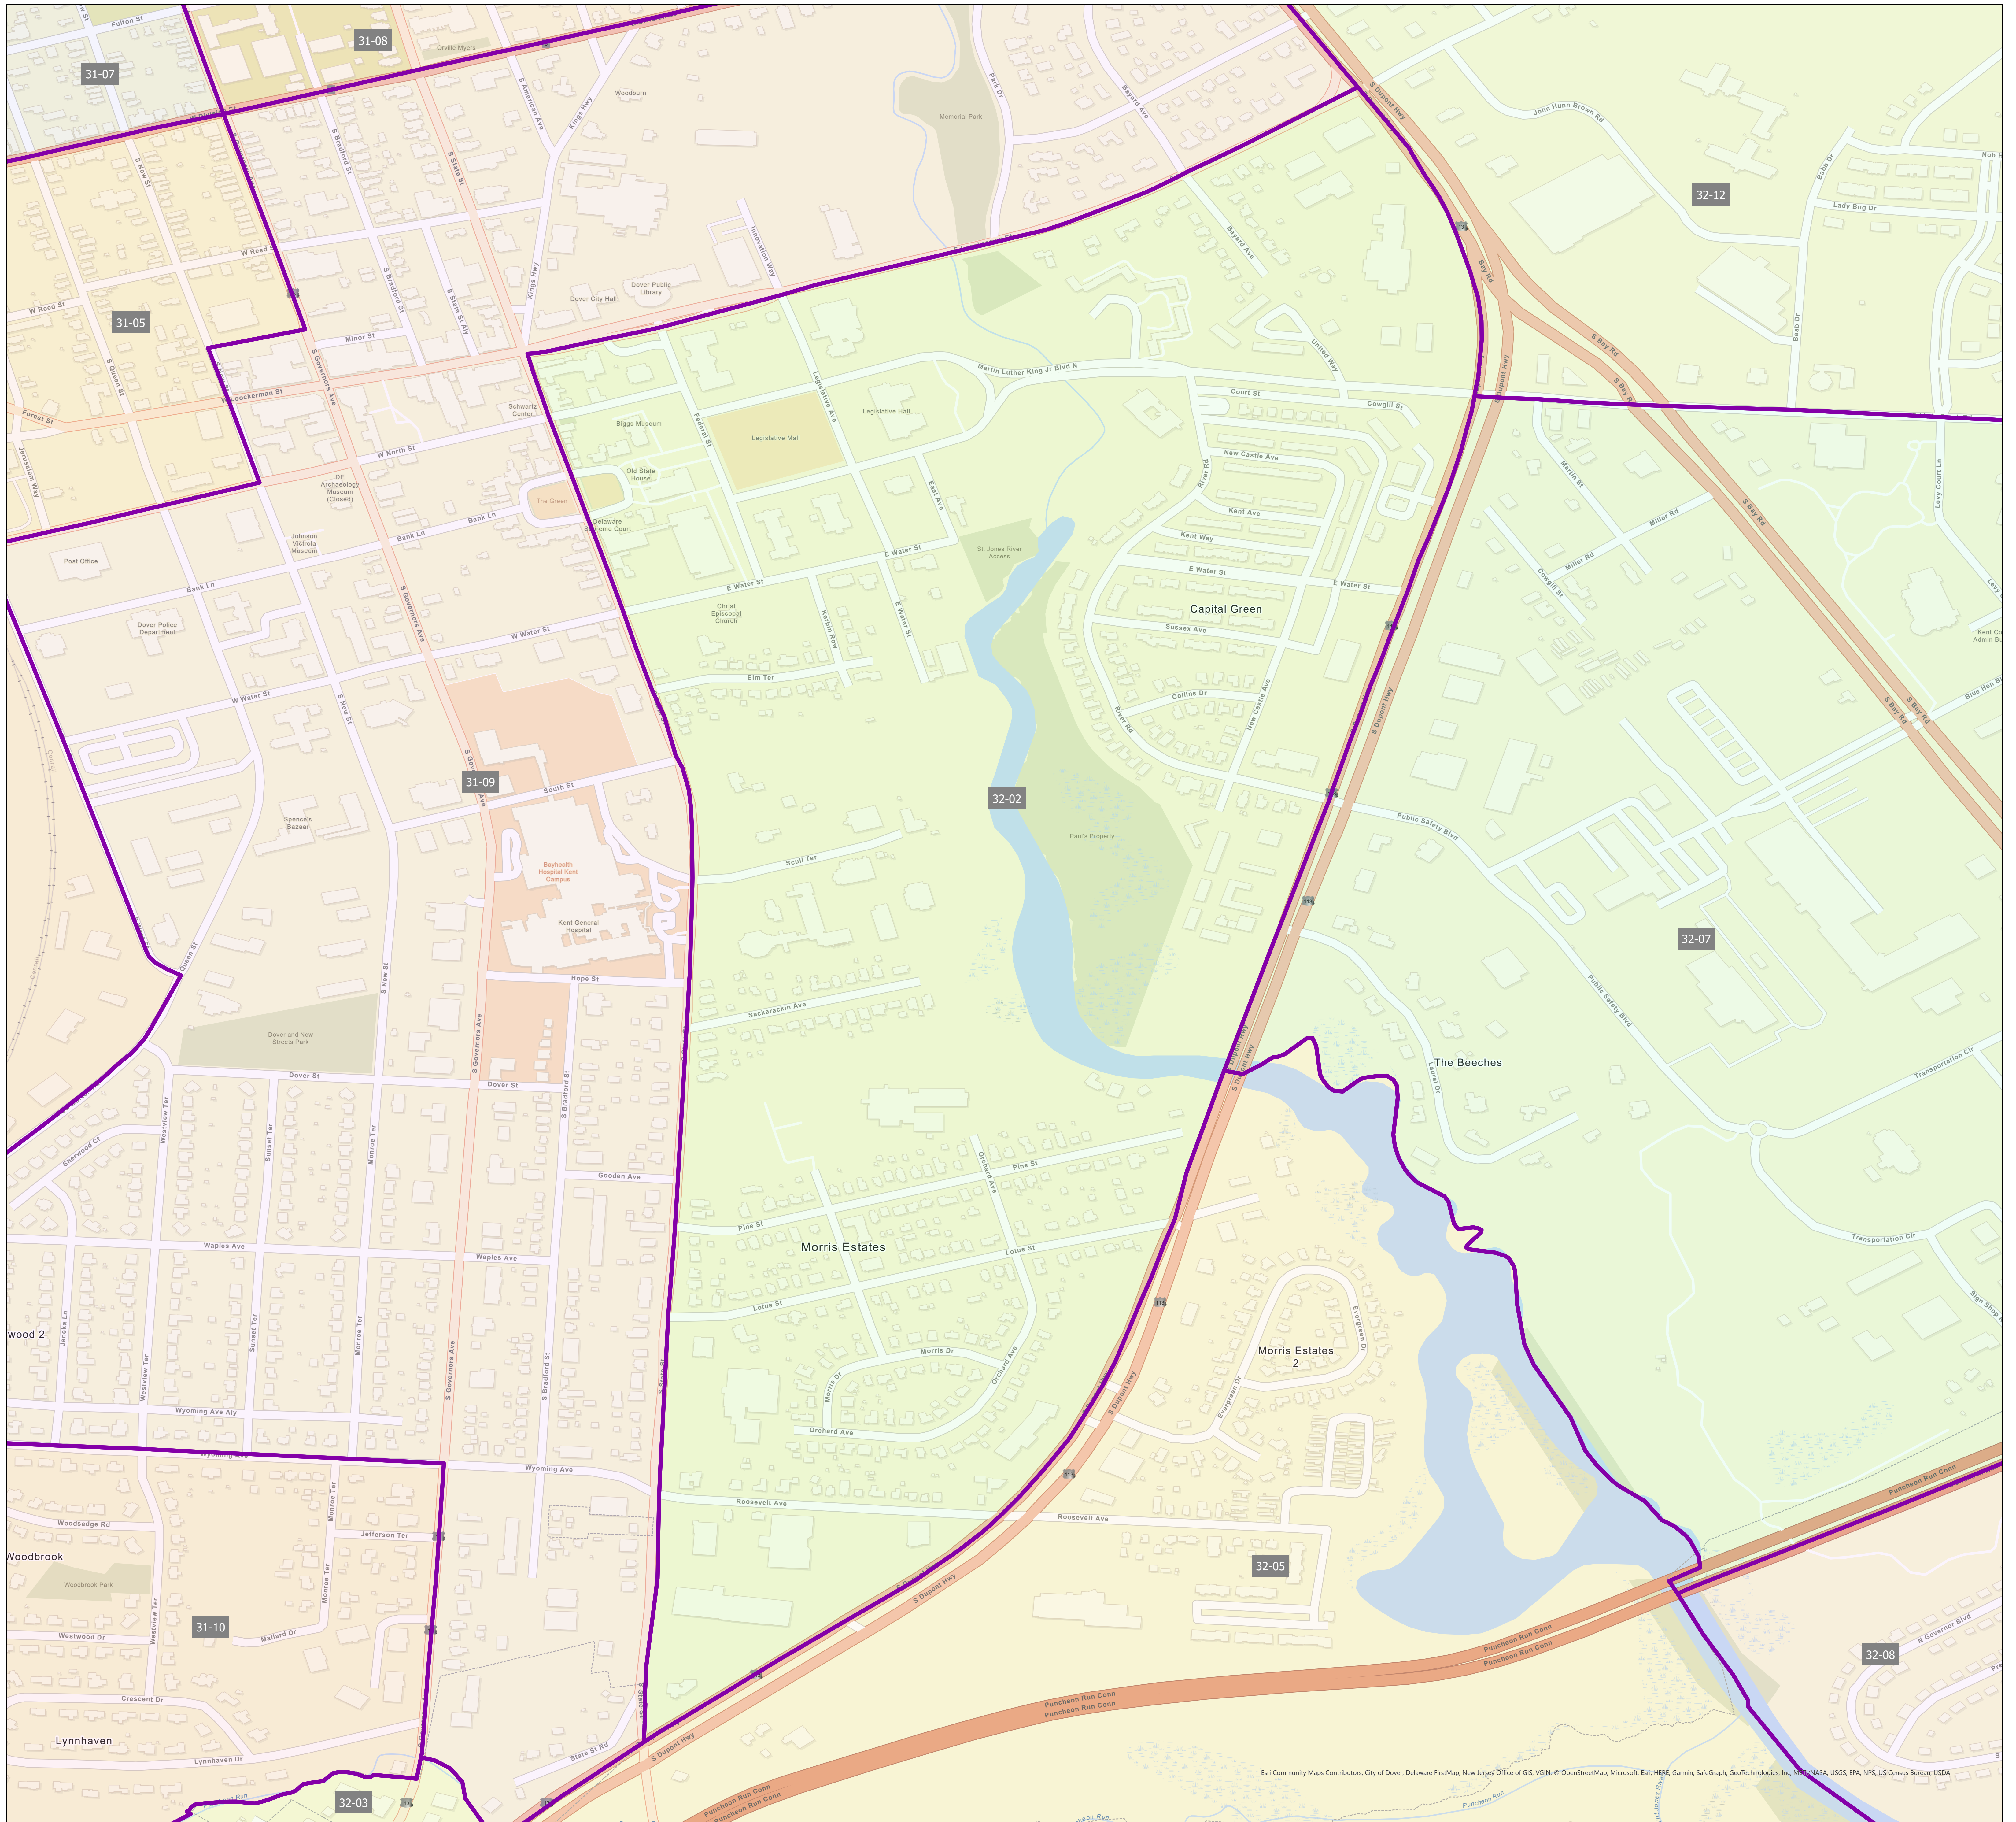

Election District District 32-02