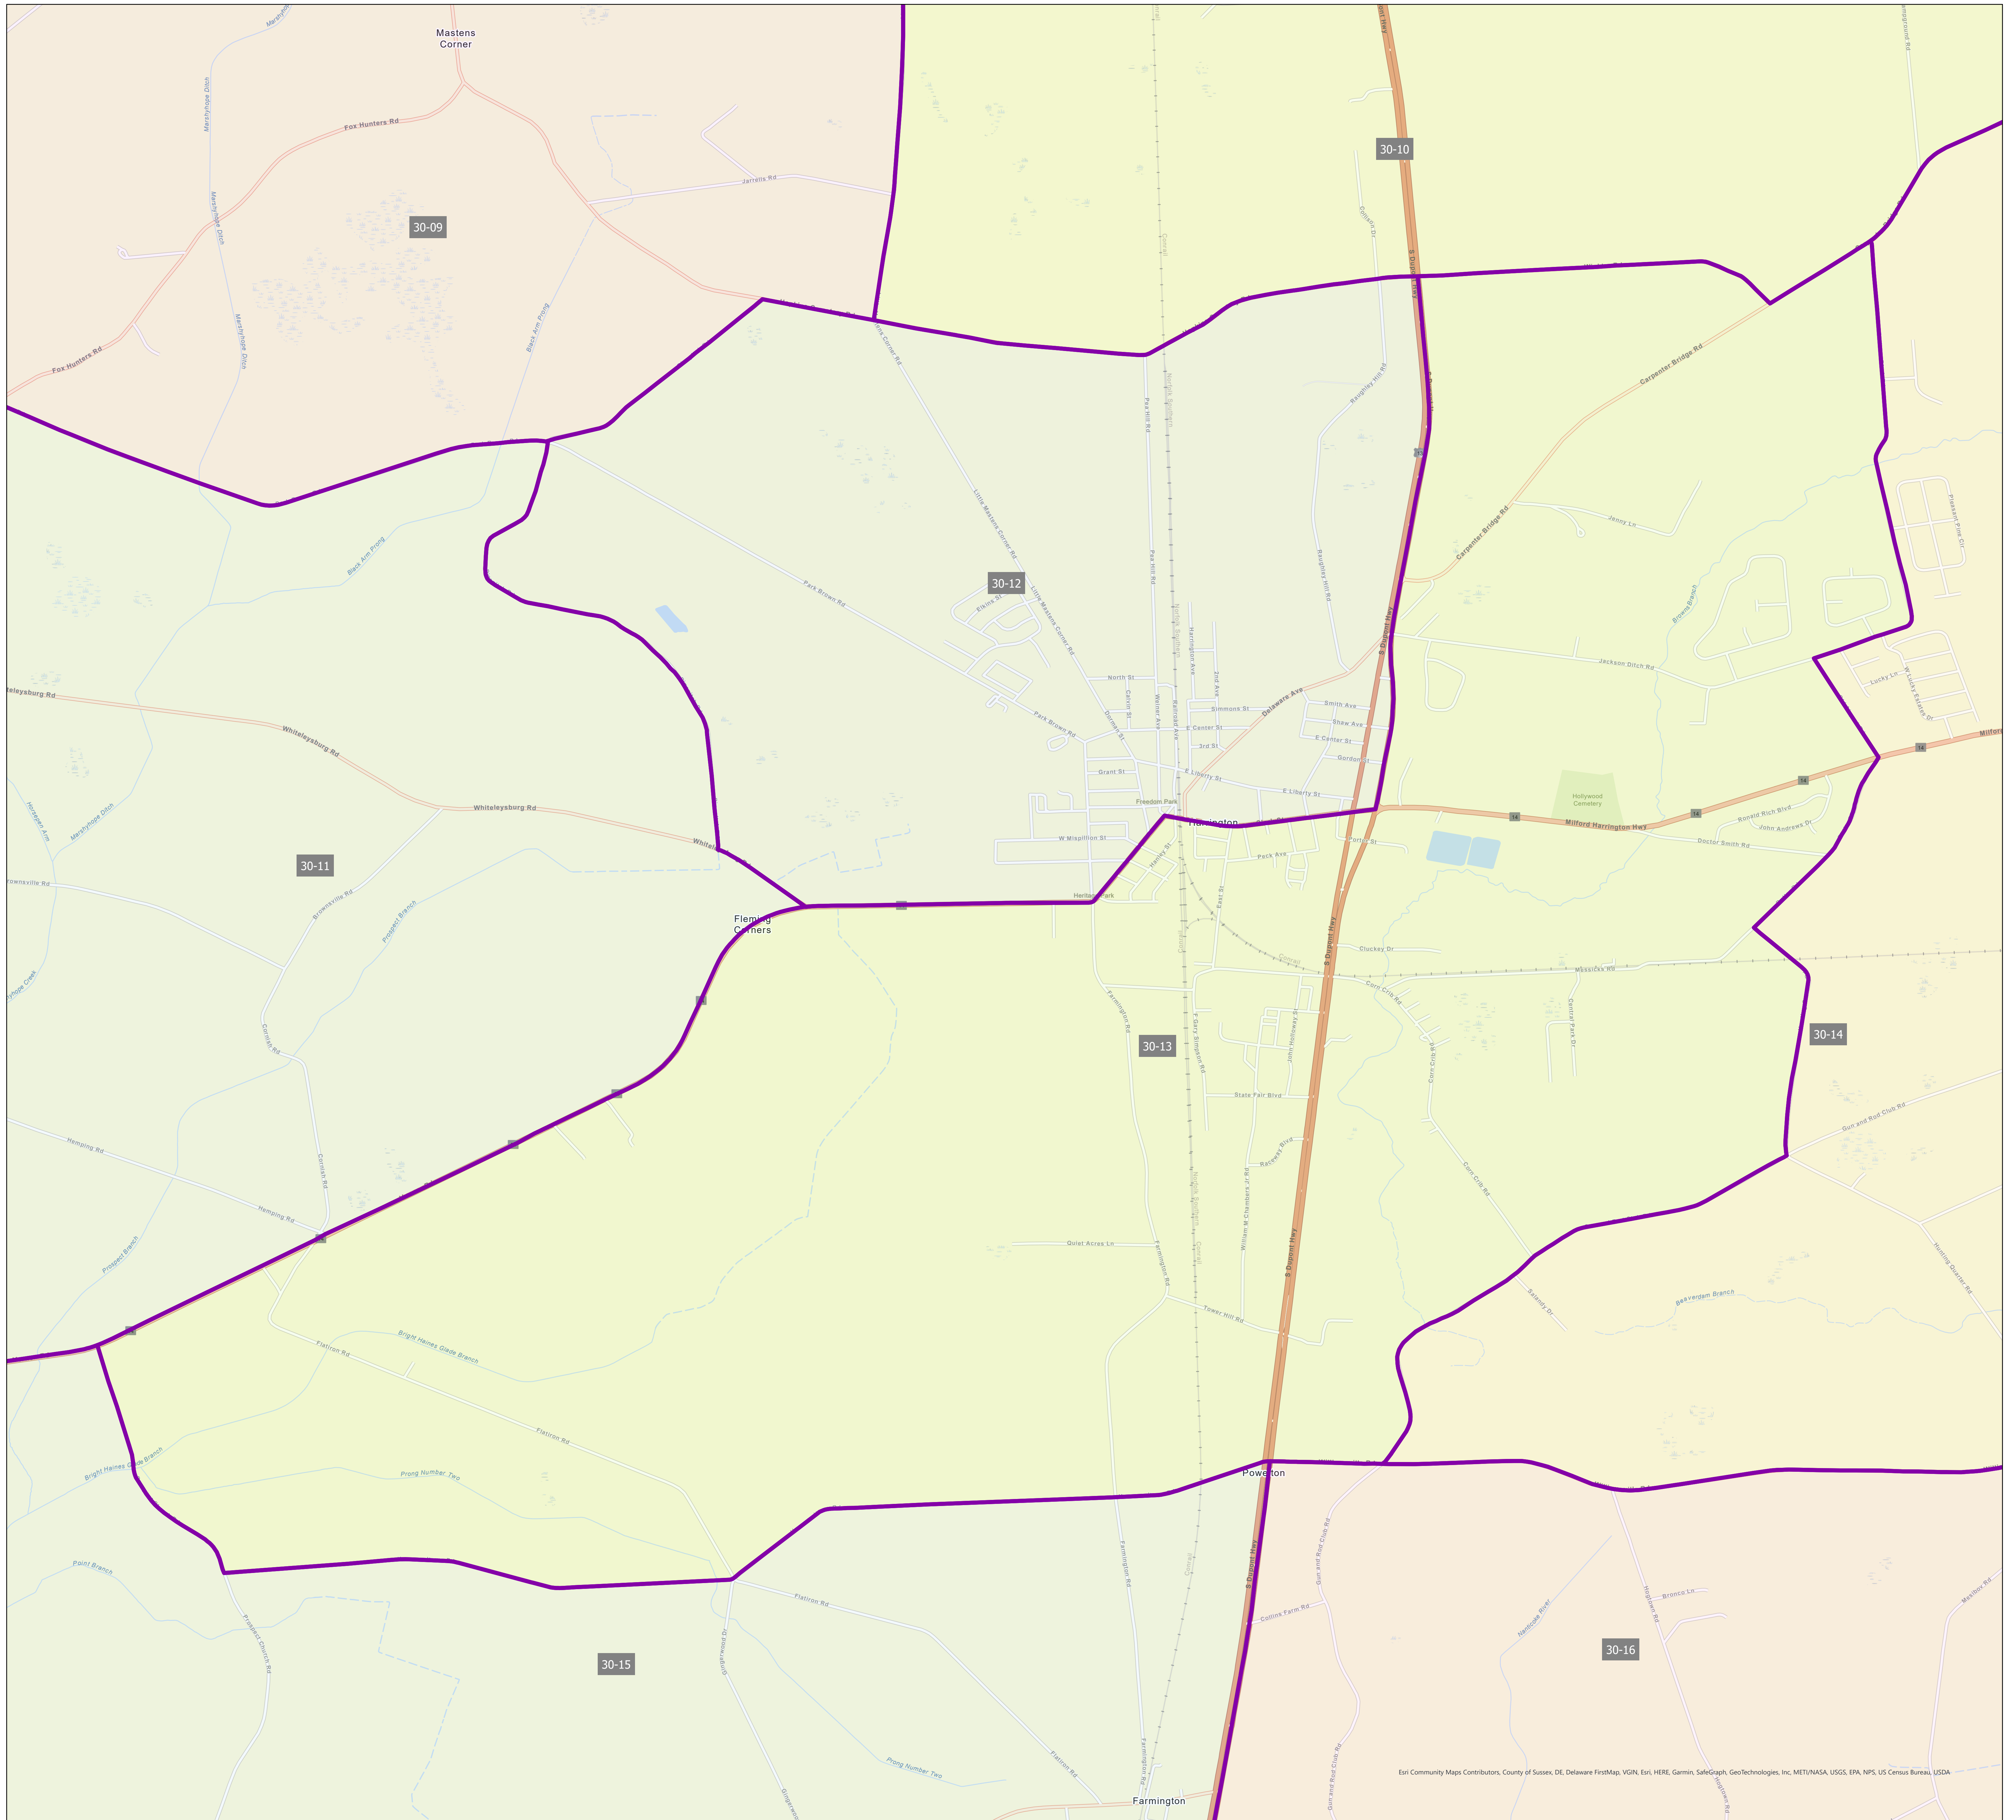

Election District District 30-13