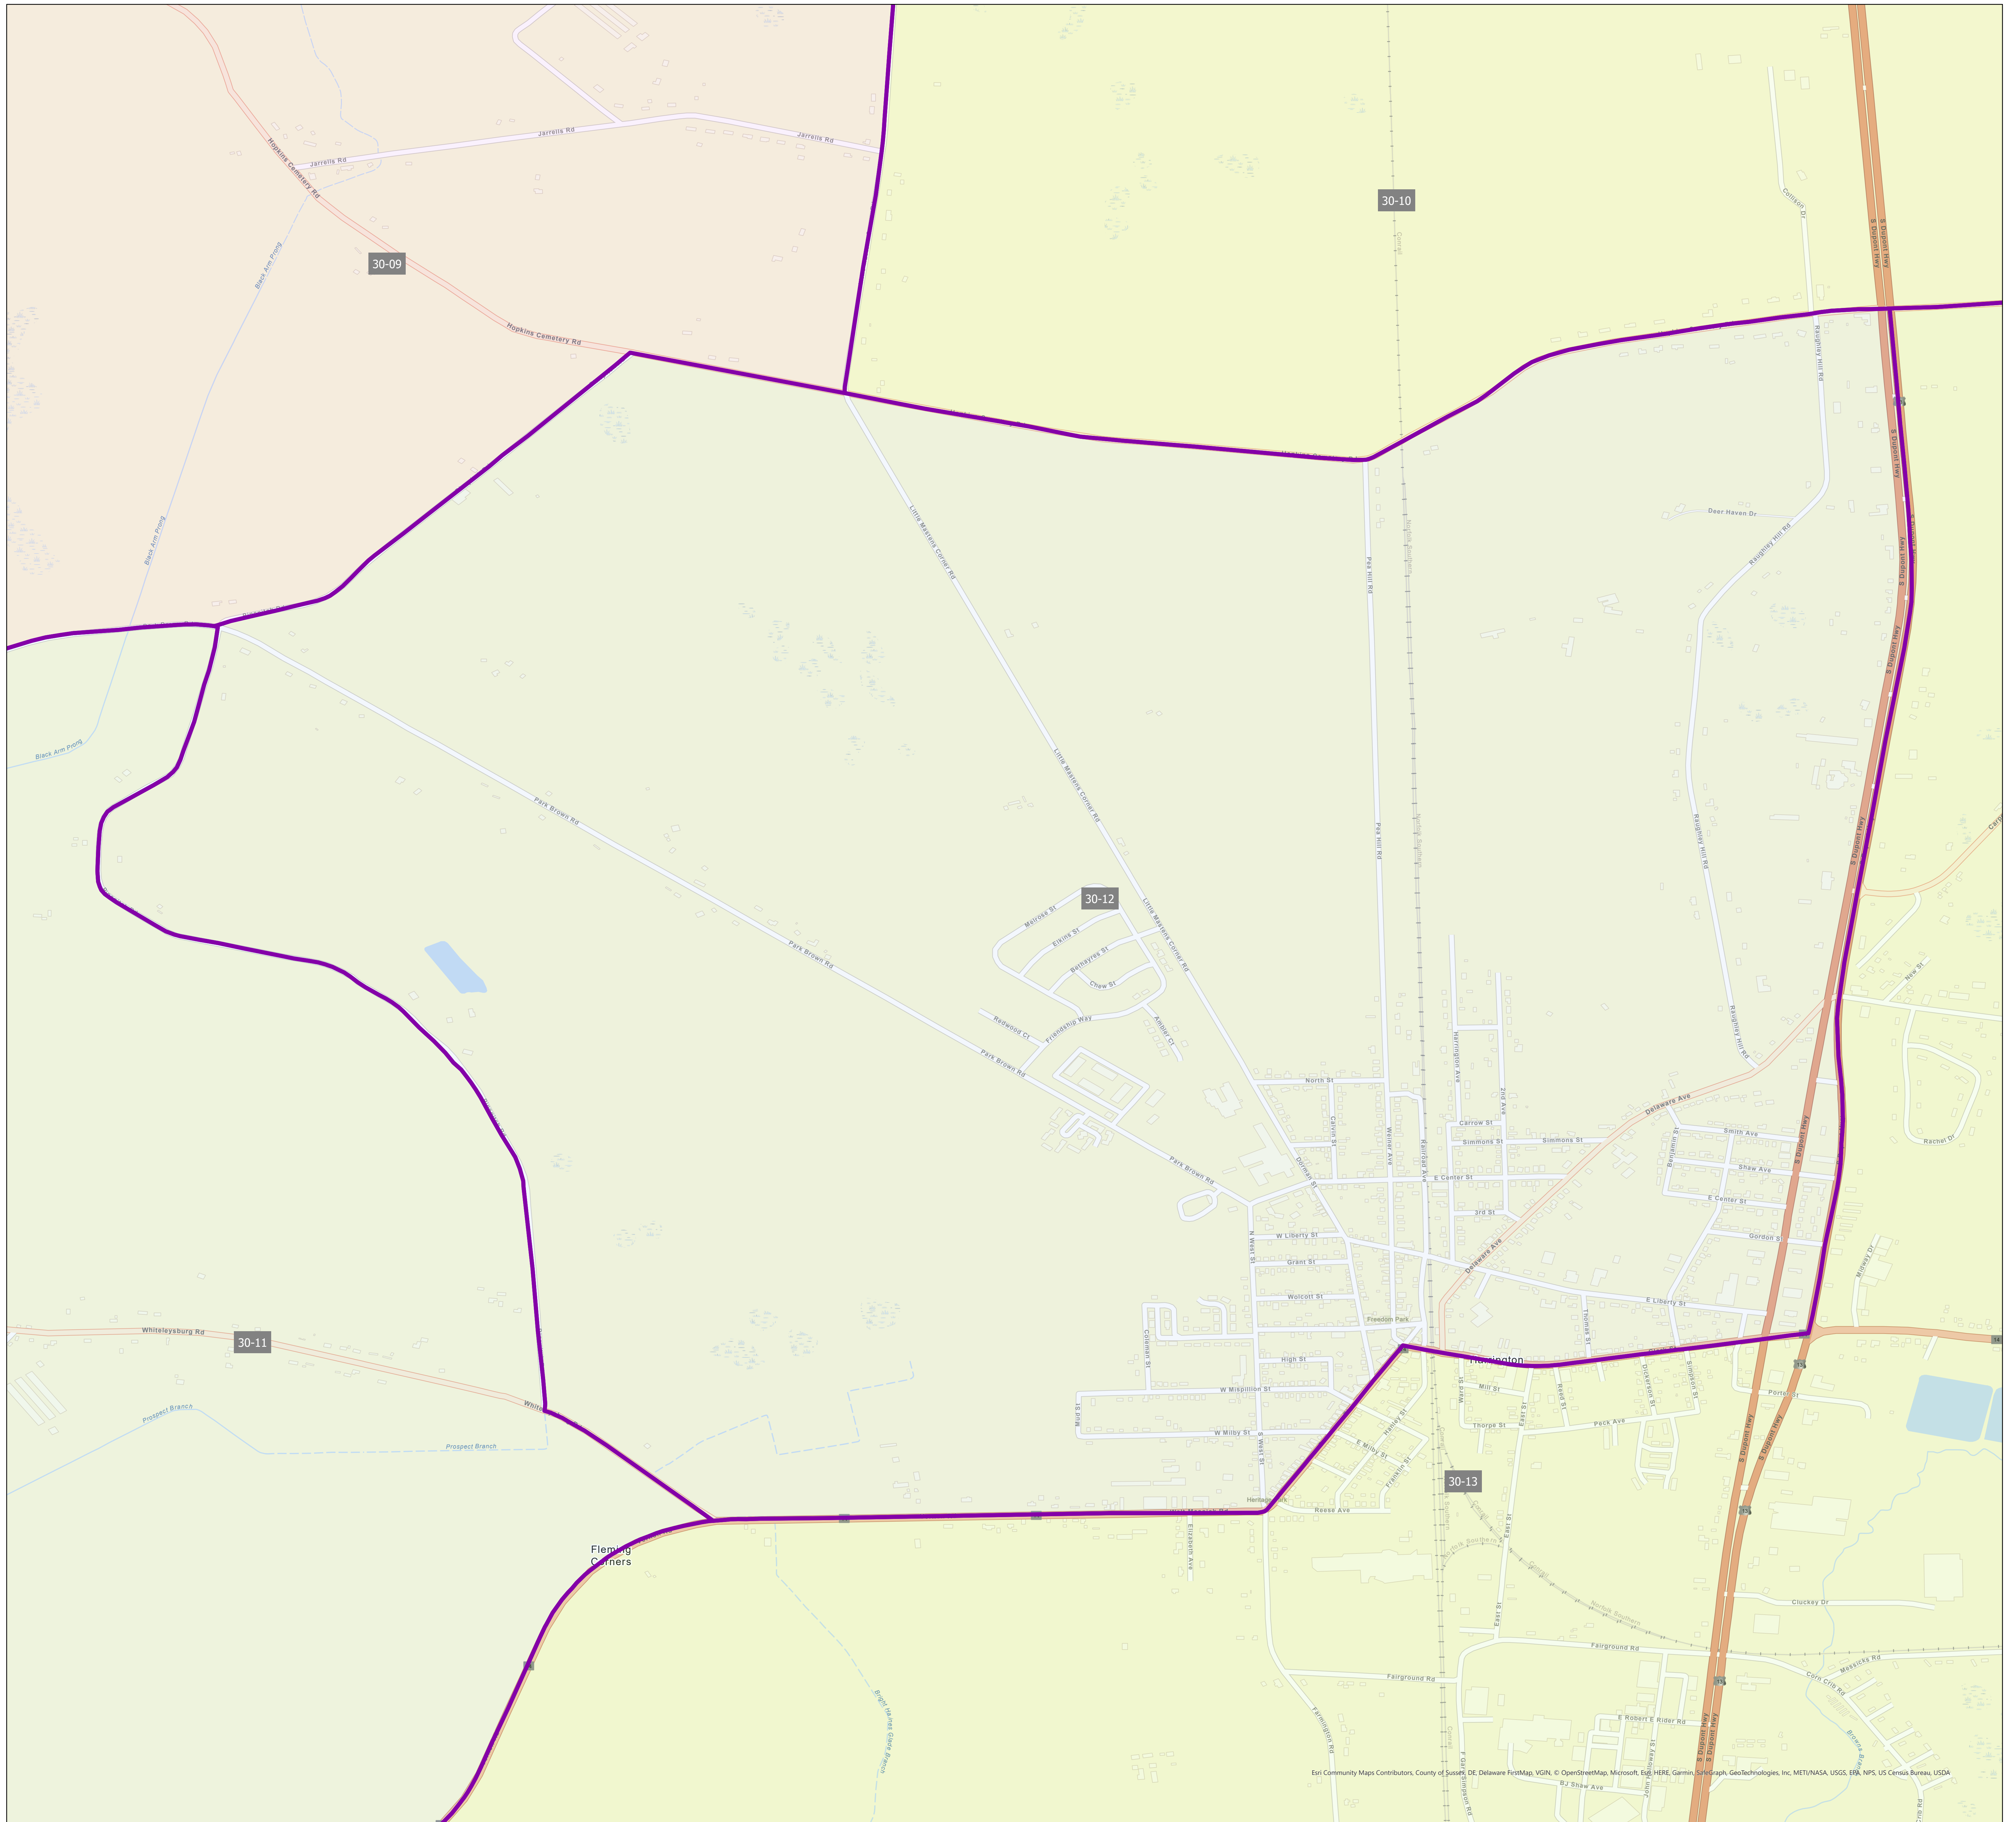

Election District District 30-12