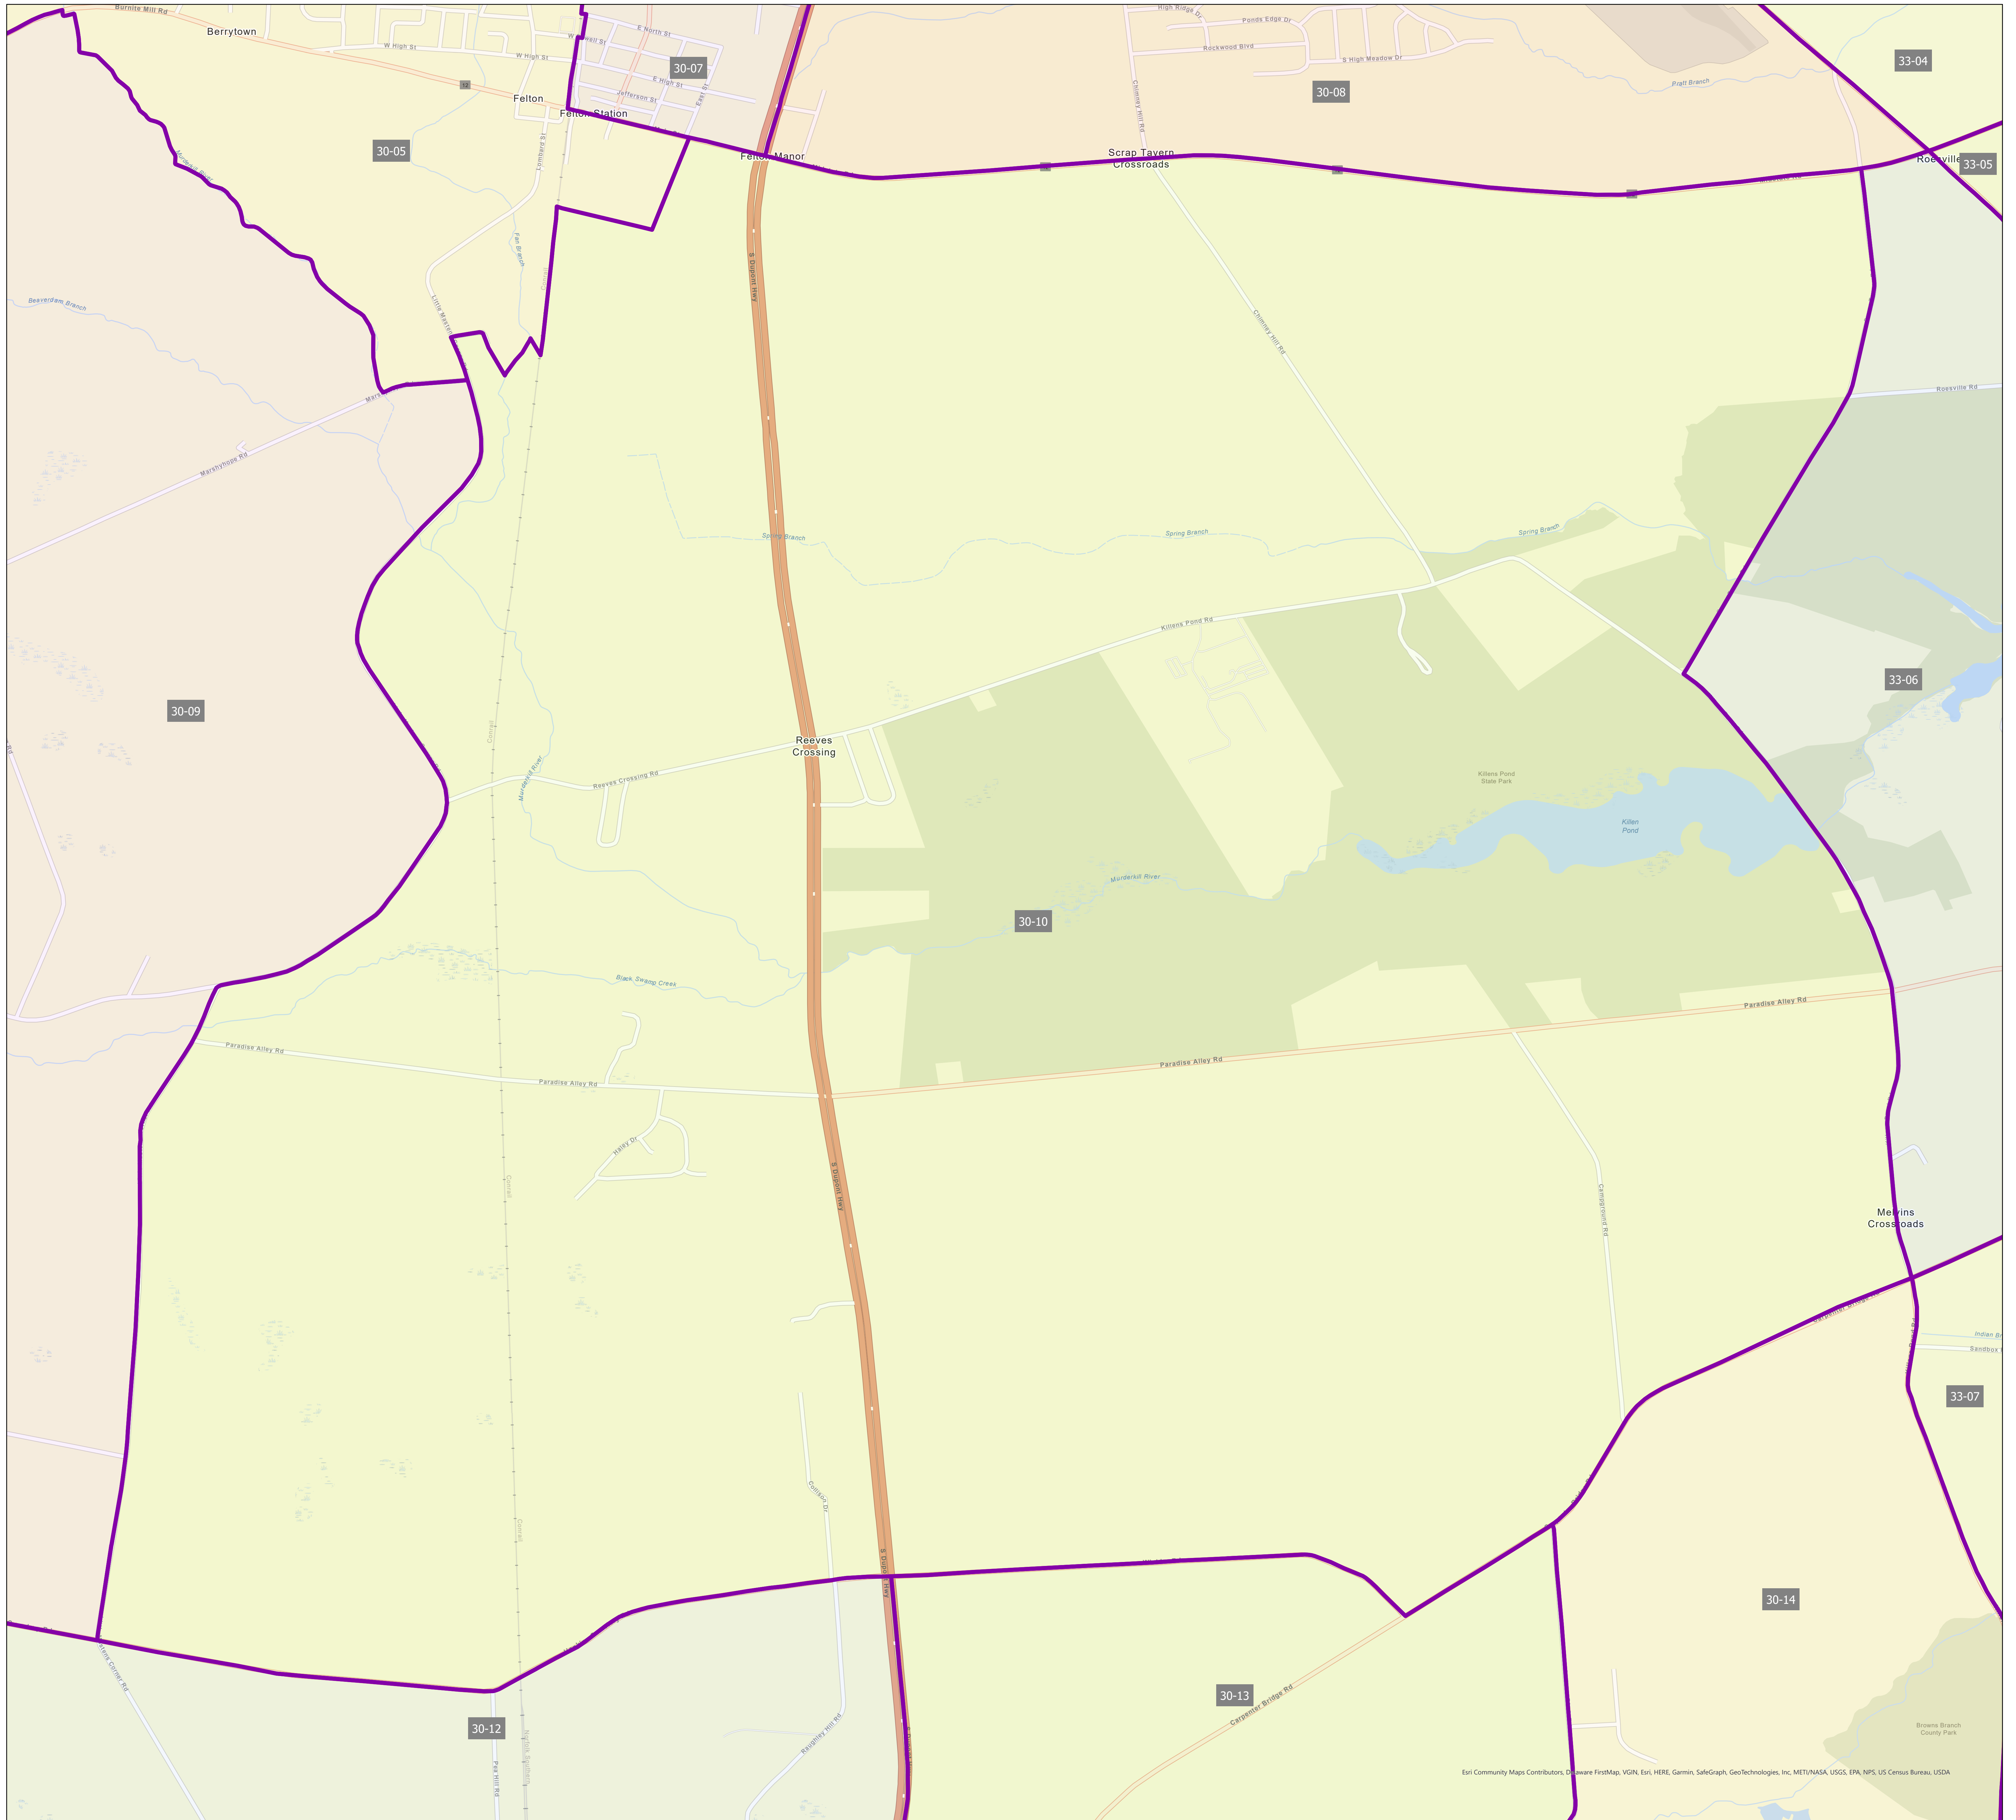

Election District District 30-10