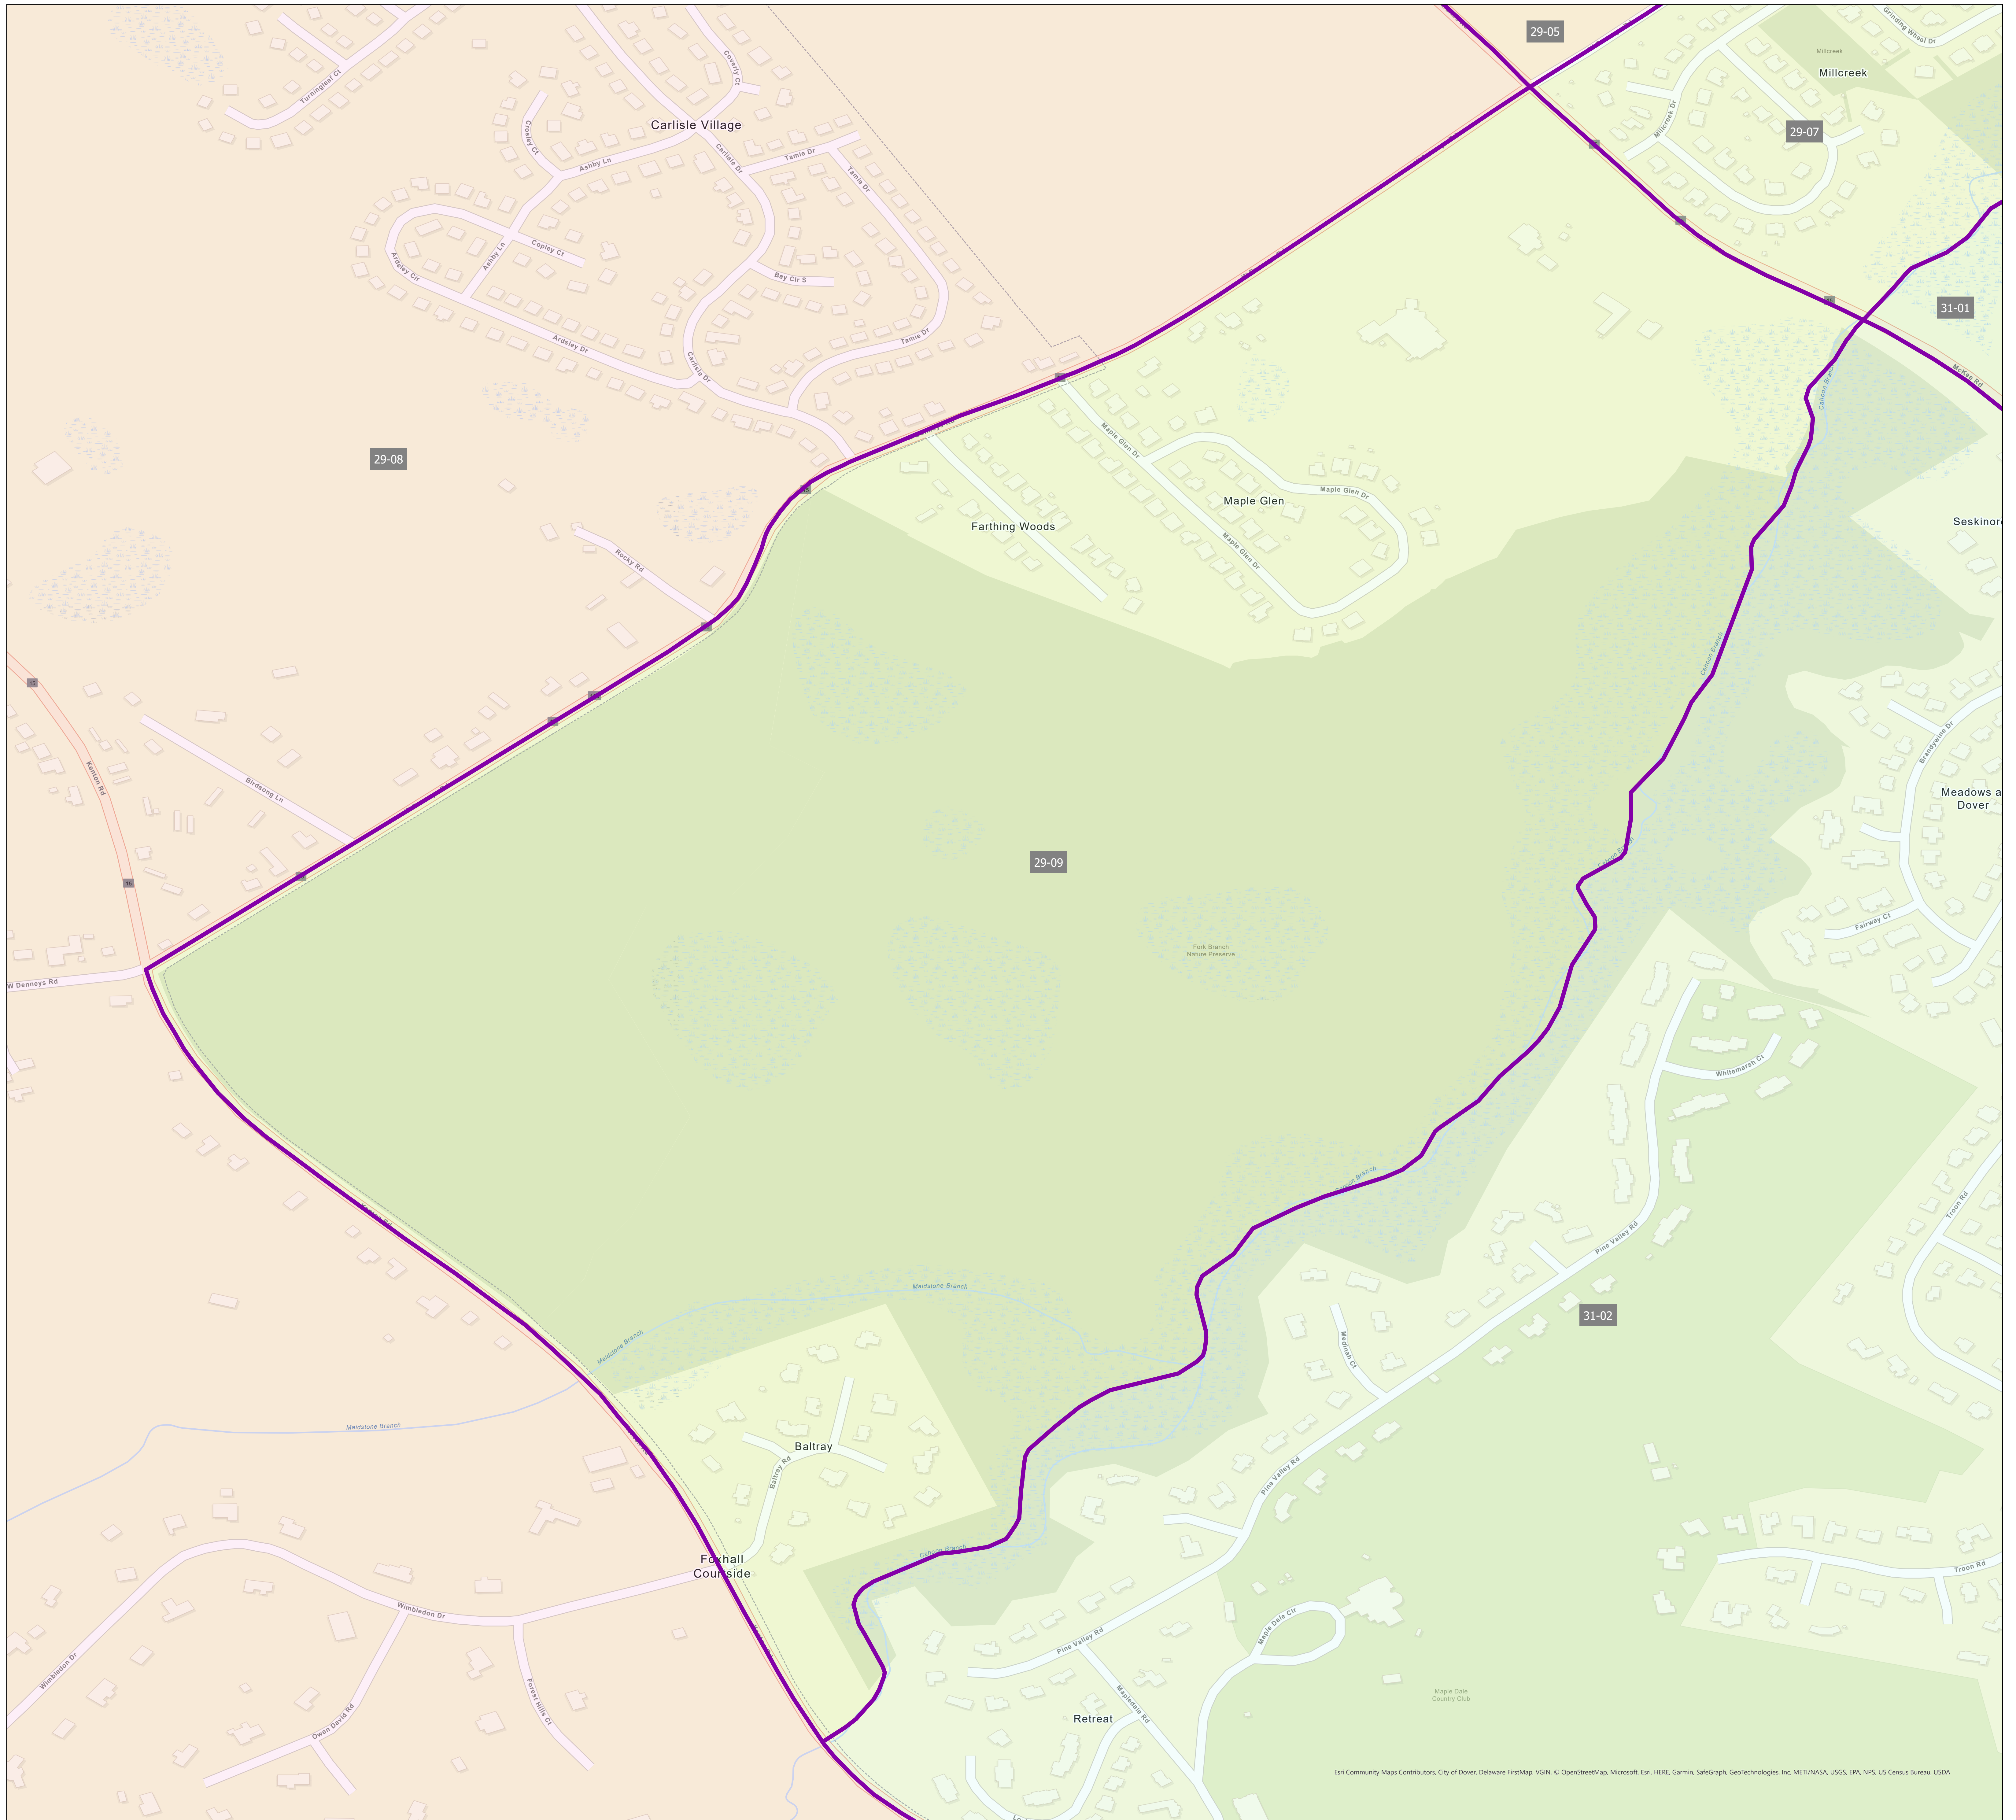

Election District District 29-09