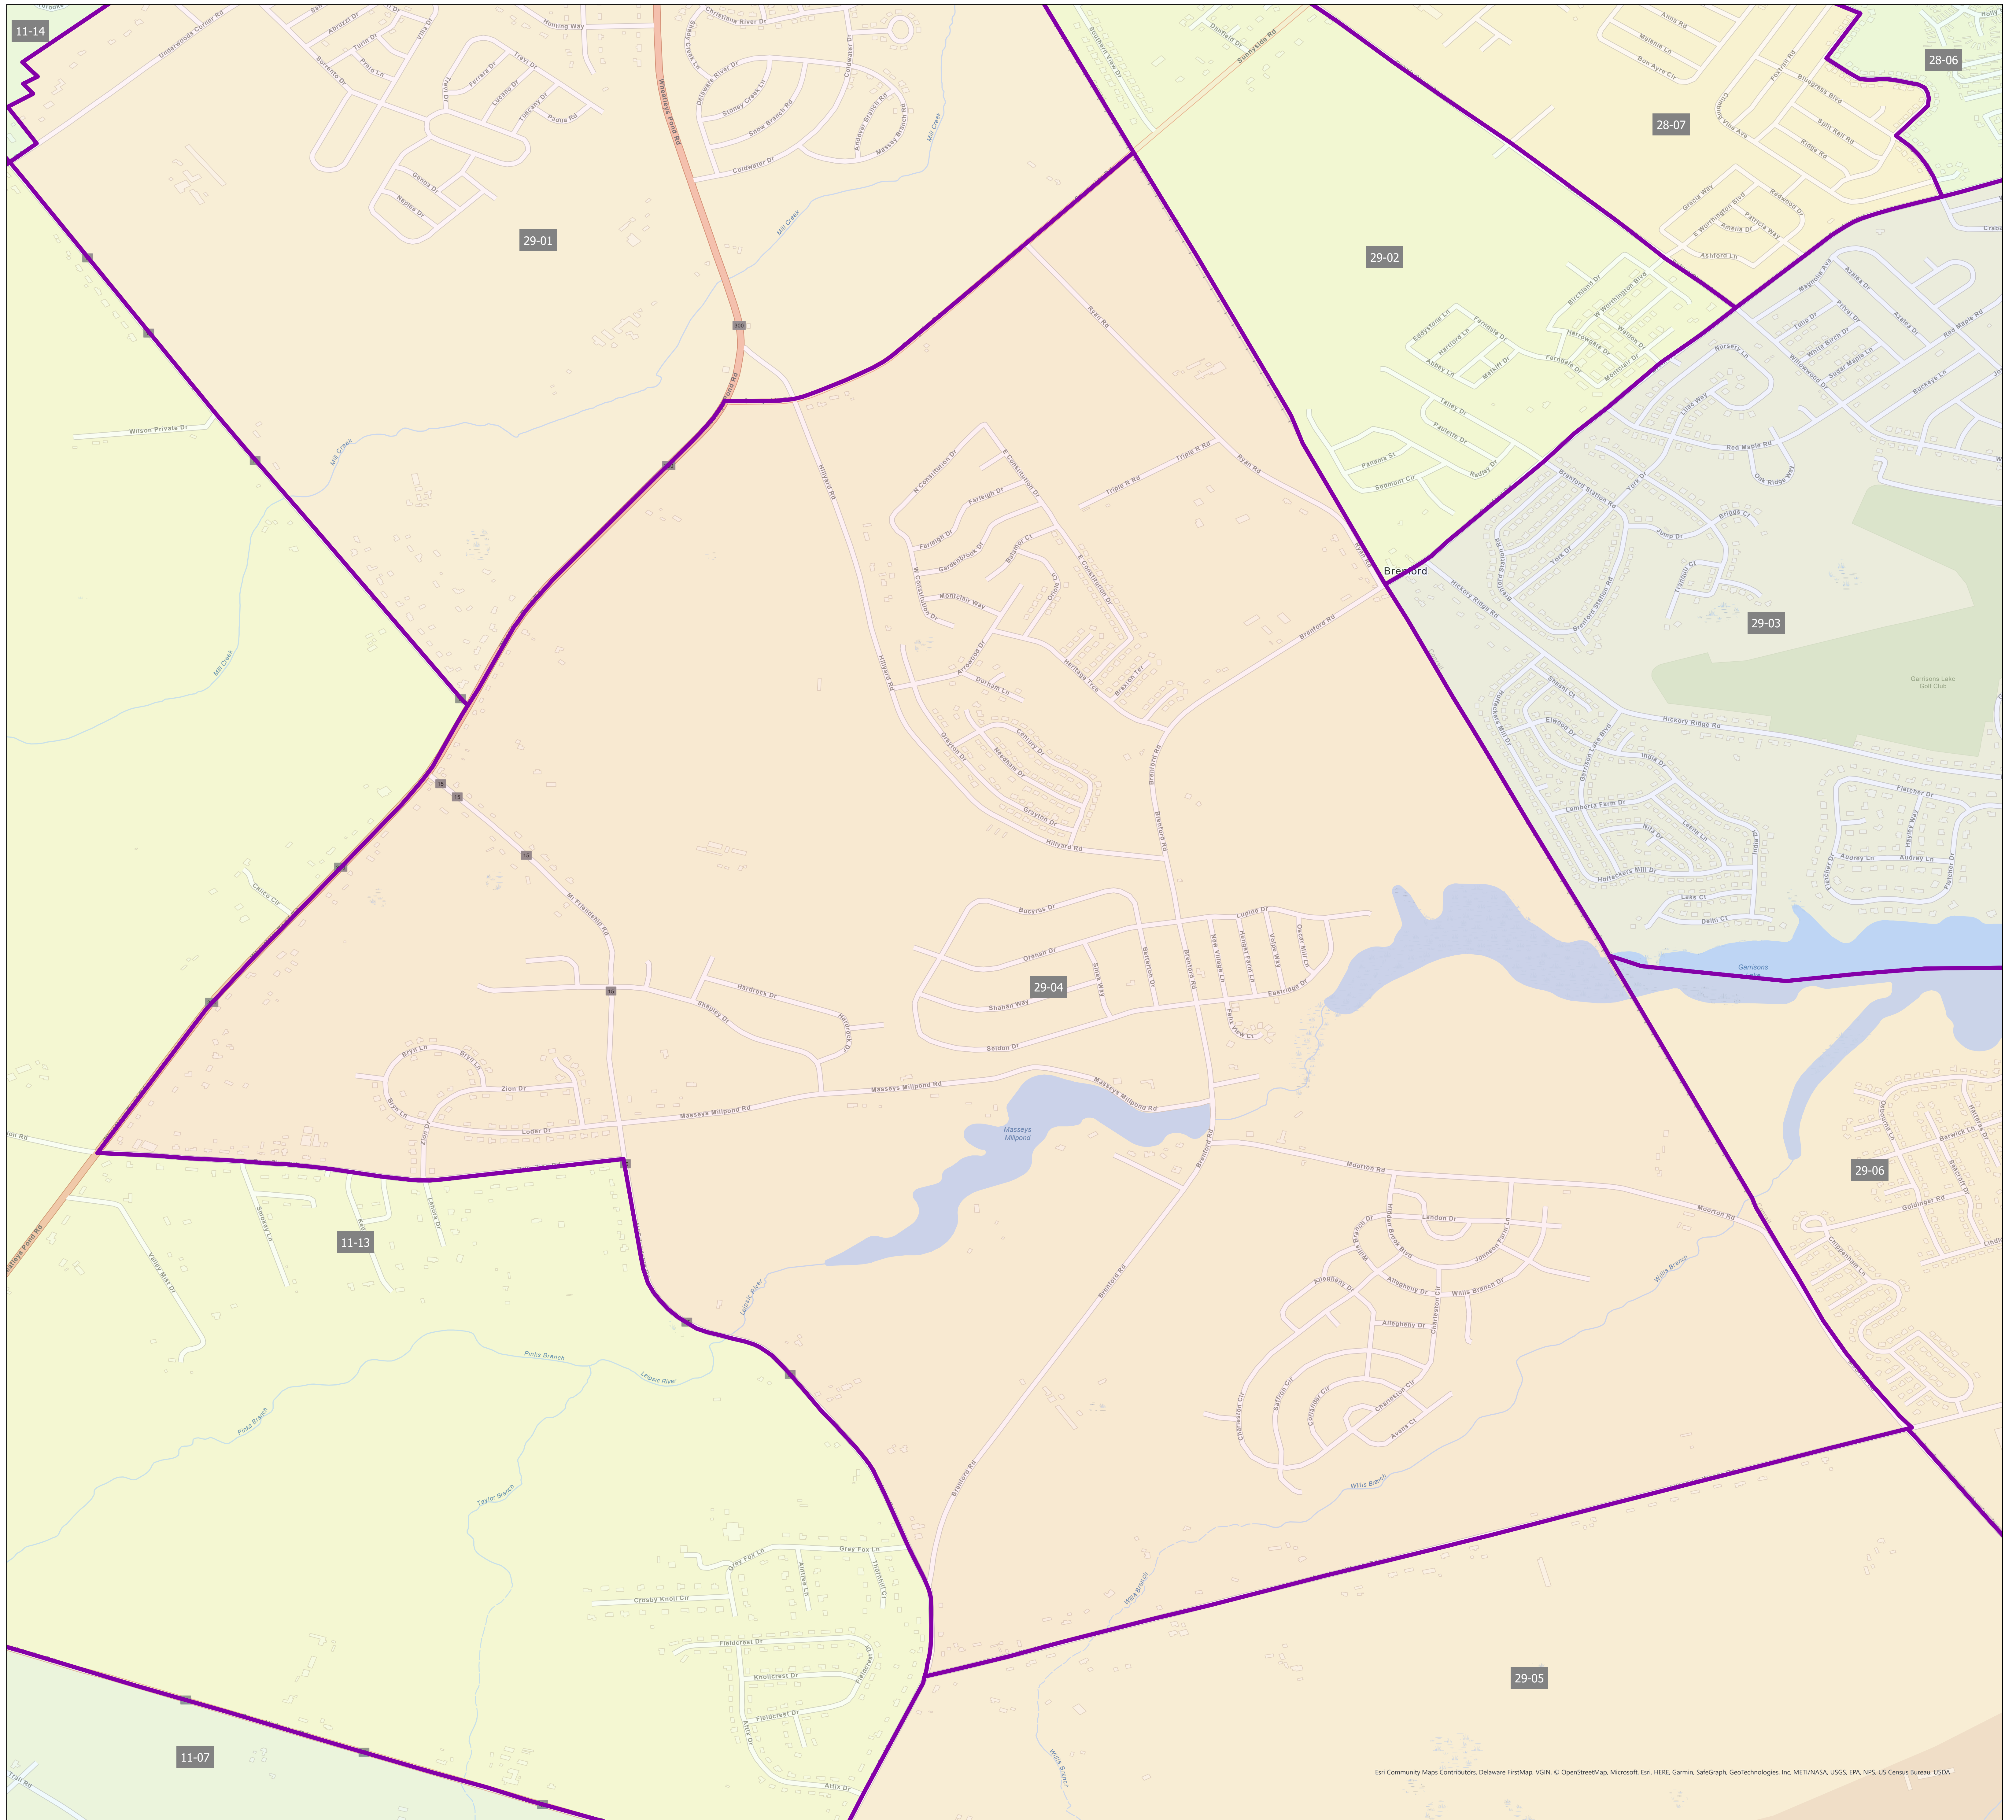

Election District District 29-04