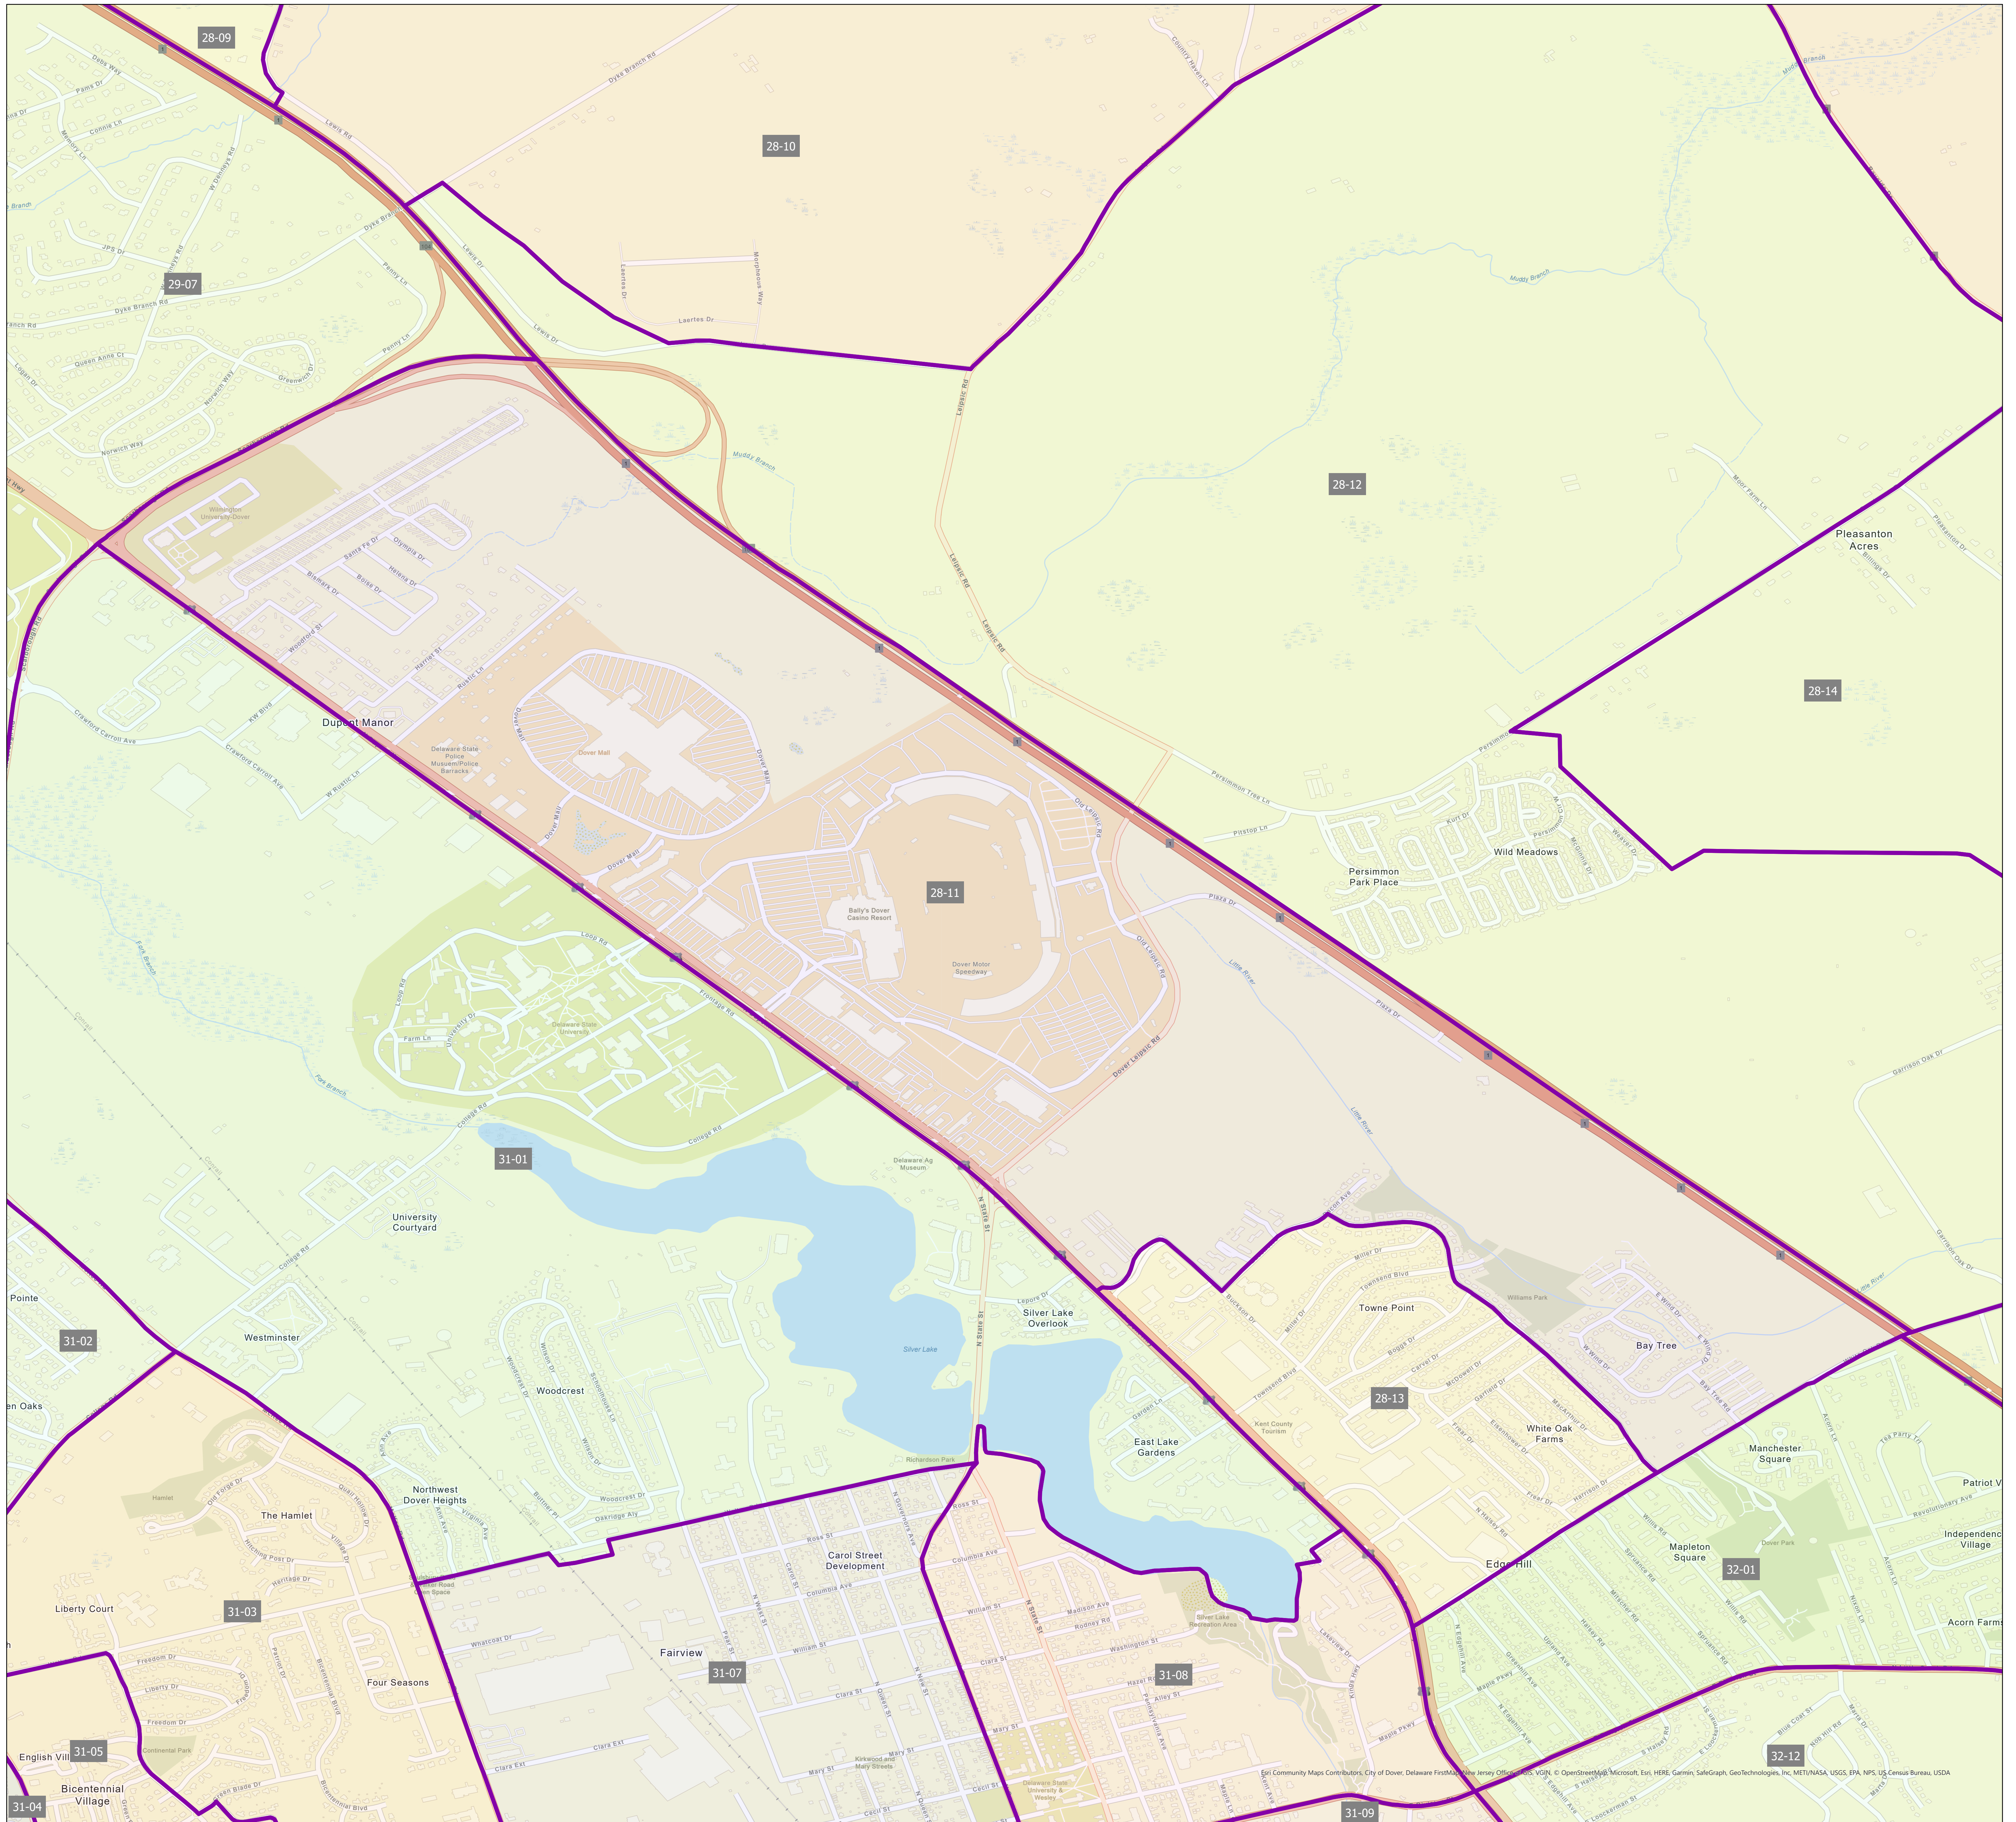

State of Delaware
Department of Elections
Kent County

Election District District 28-11

0 0.18 0.36 0.72 Miles