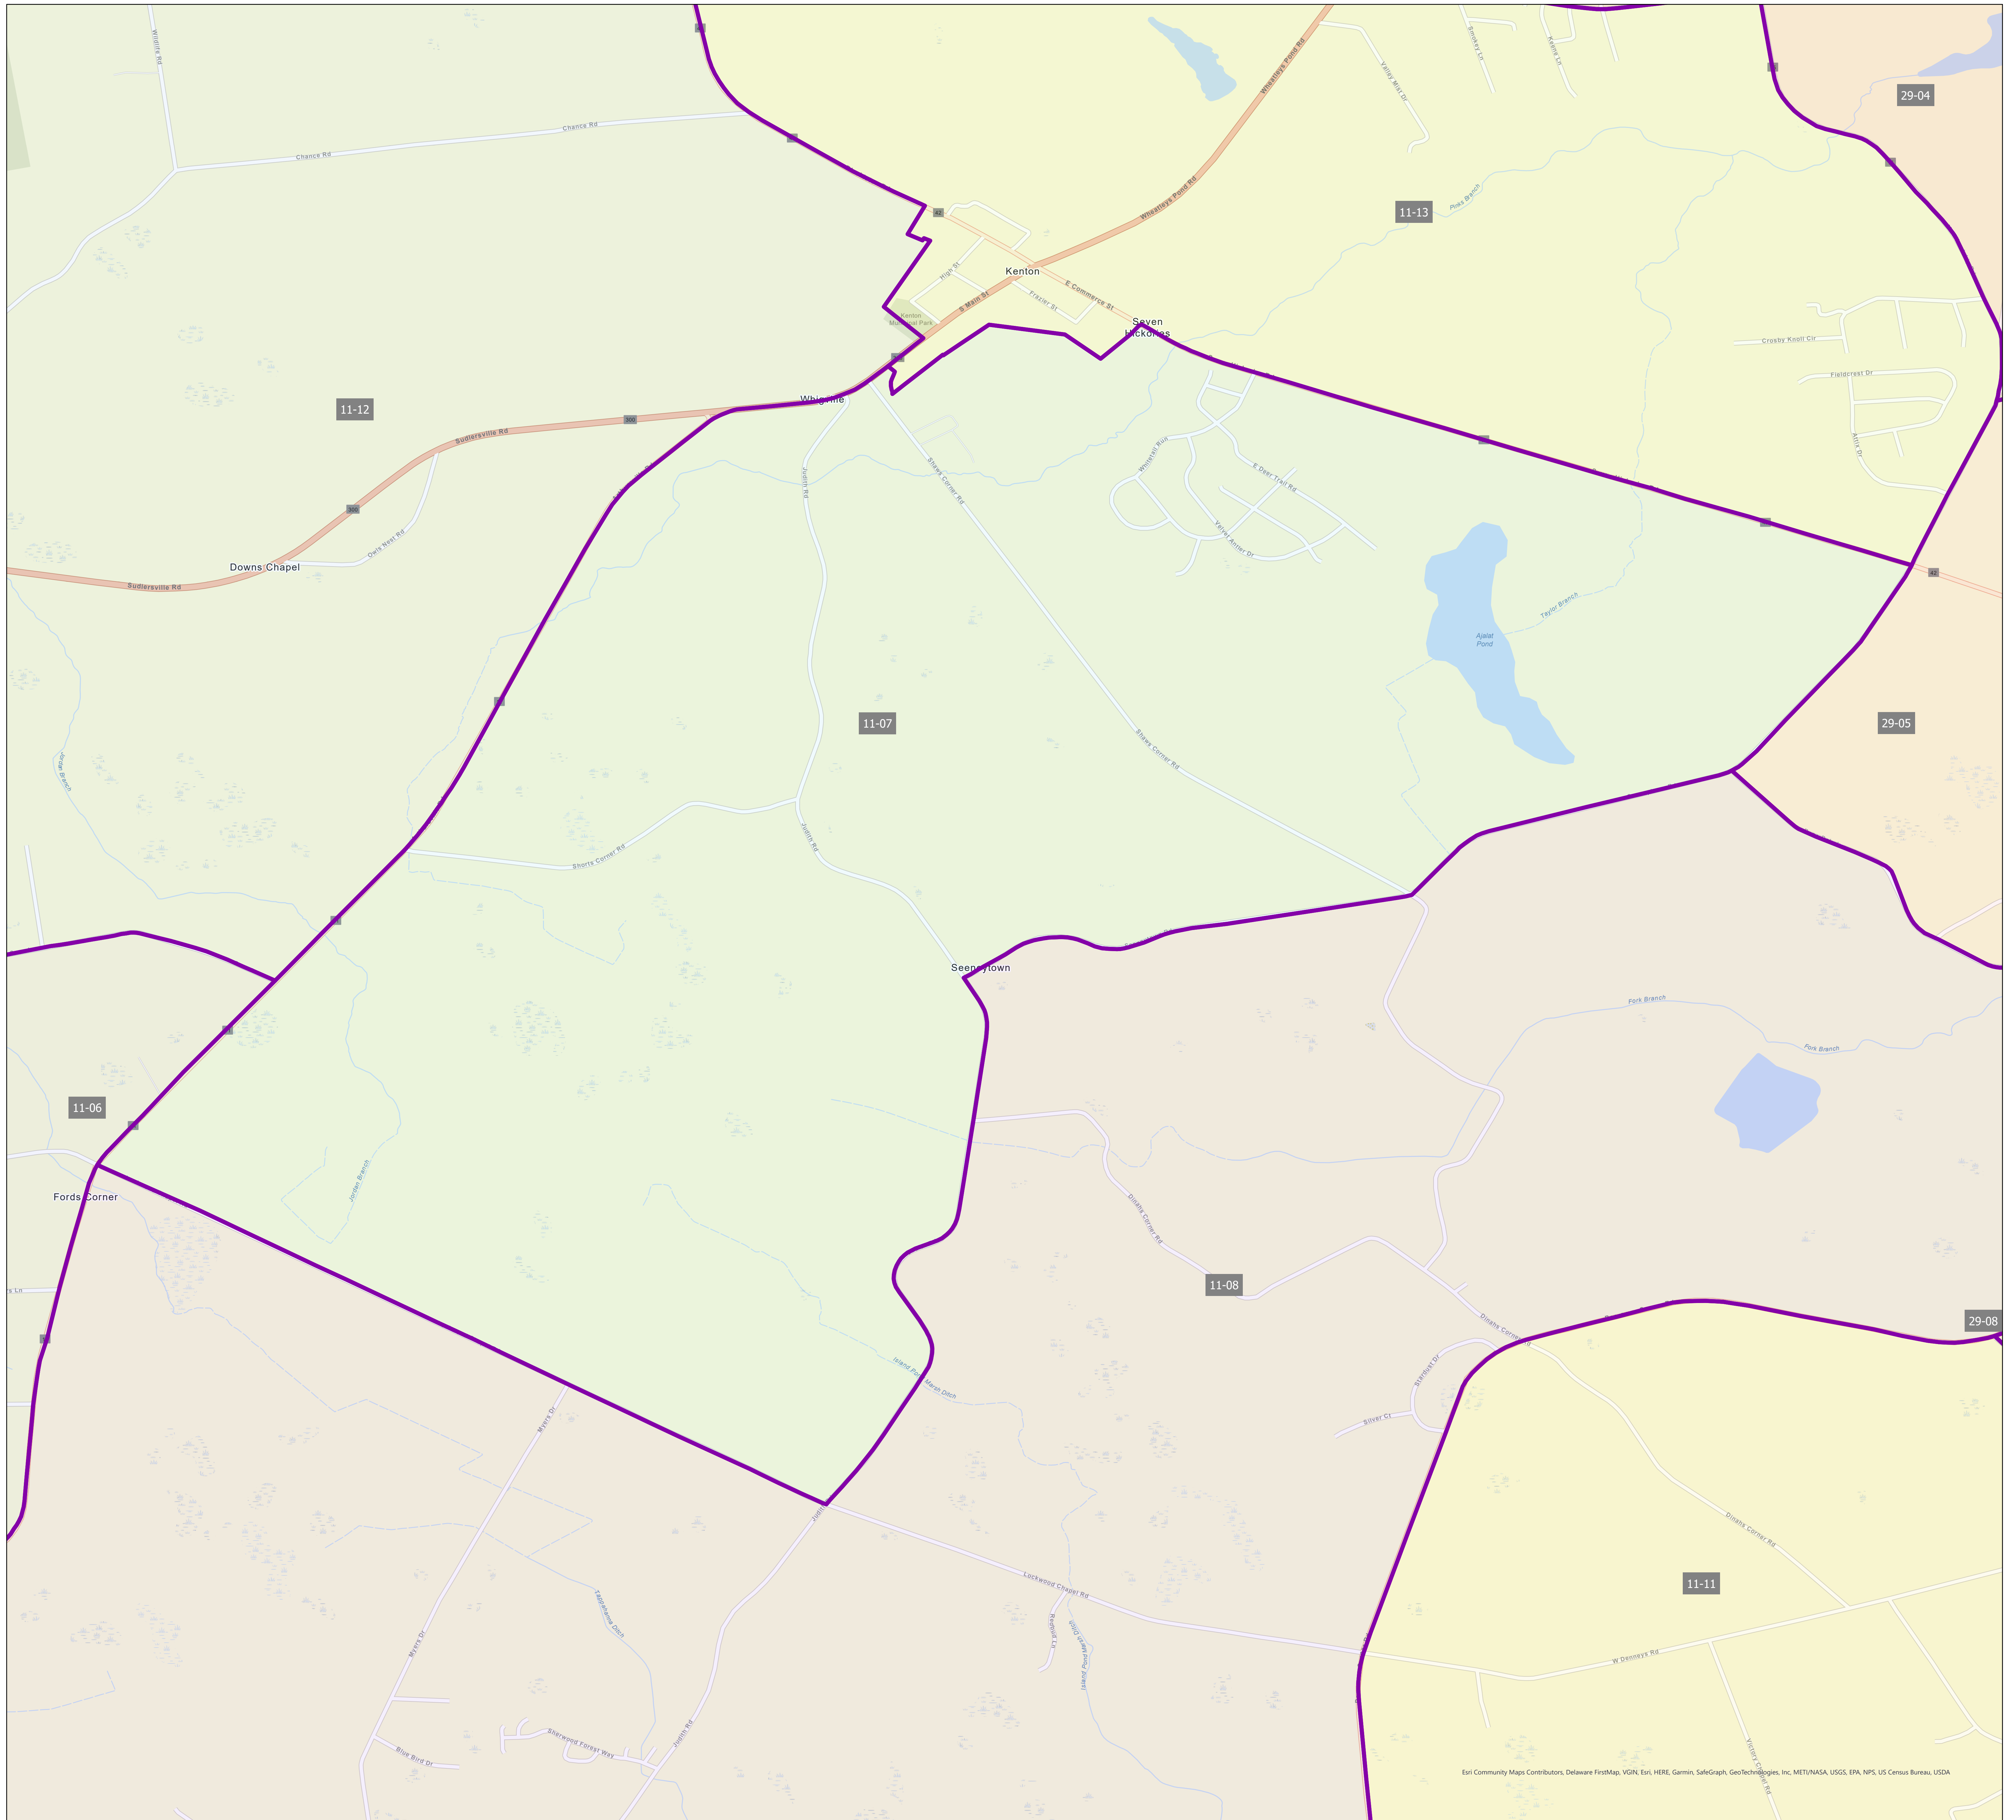

State of Delaware
Department of Elections
Kent County

Election District District 11-07

0 0.24 0.48 0.96 Miles

Date Printed: Mar 8, 2023