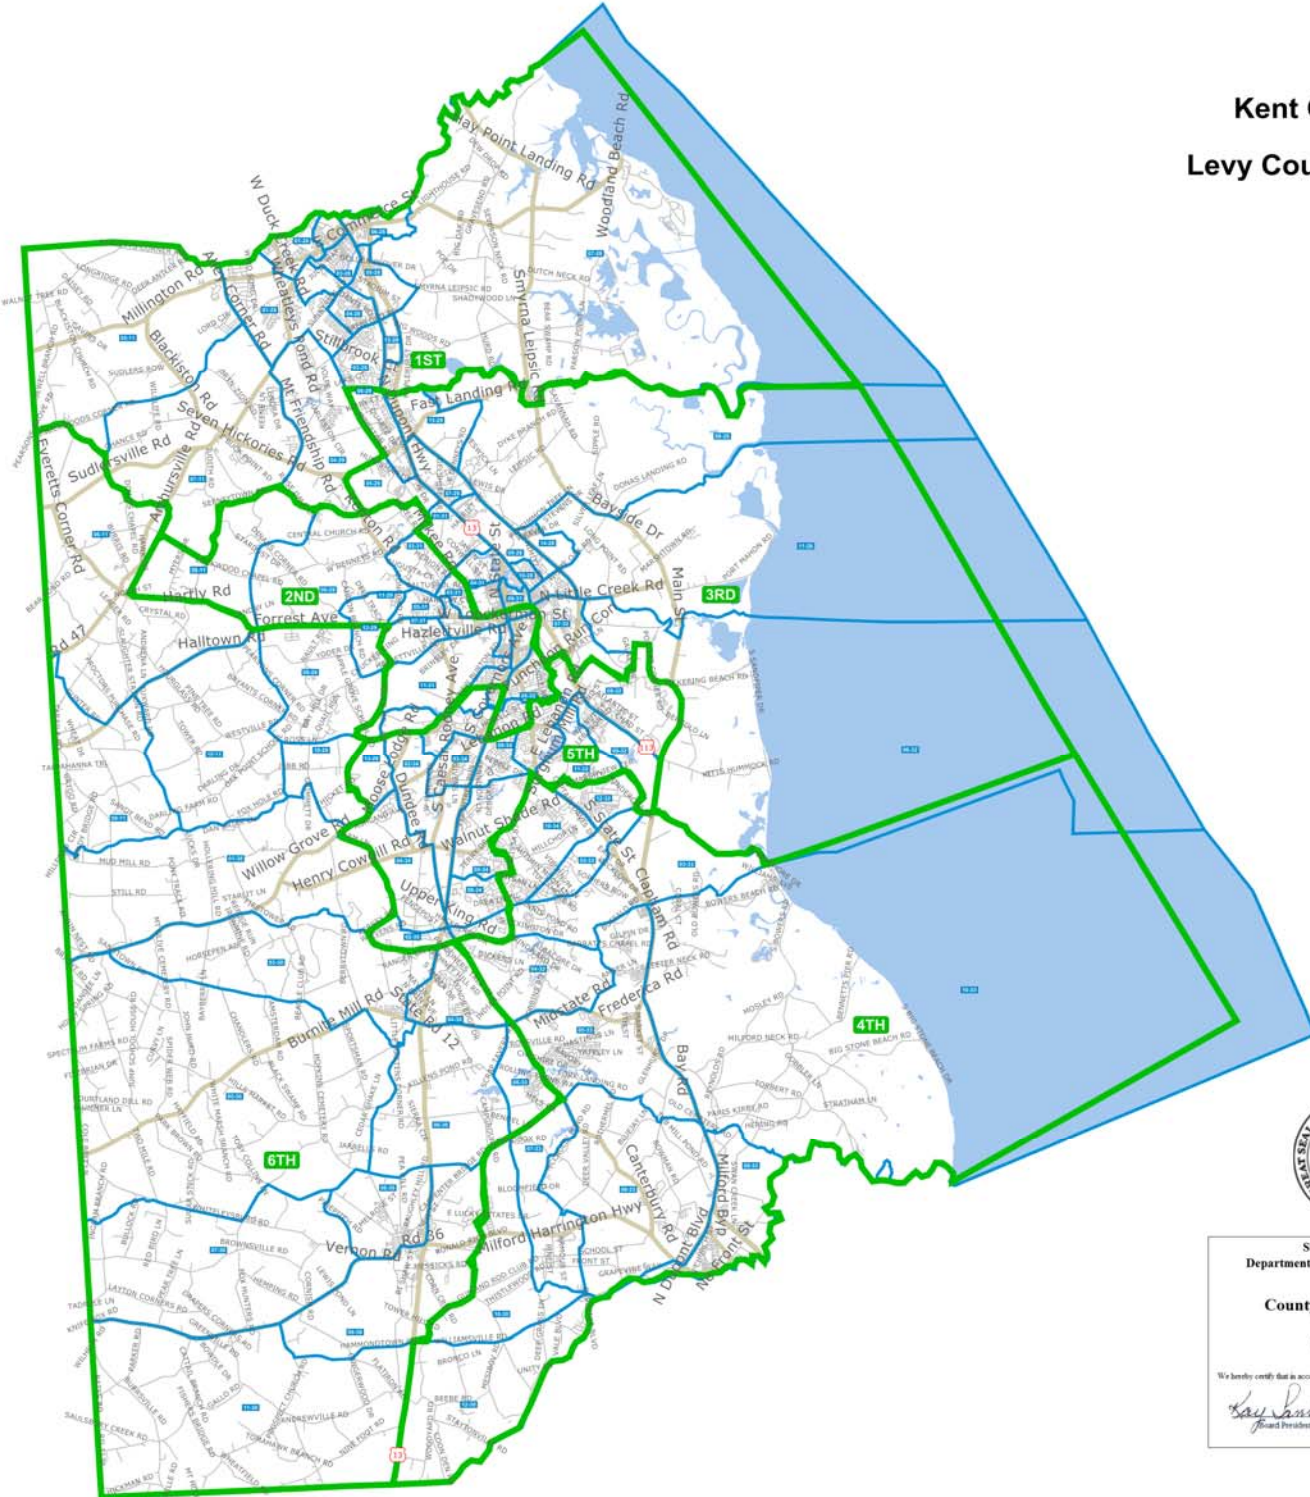

Kent County Levy Court Districts

Map Layers

- █ Levy Court District Lines
- █ Election District Lines
- █ Water Area

Street Layers

- Streets
- Primary
- Primary (US Divided)
- Primary (State Hwy)

0 2.5 5 7.5
Miles

State of Delaware
Department of Elections for Kent County

County Levy Court Map

Certification

We hereby certify that in accordance with Delaware Code, this map is true and correct.

Larry Sanderson *James L. Wright*
Board President Board Secretary