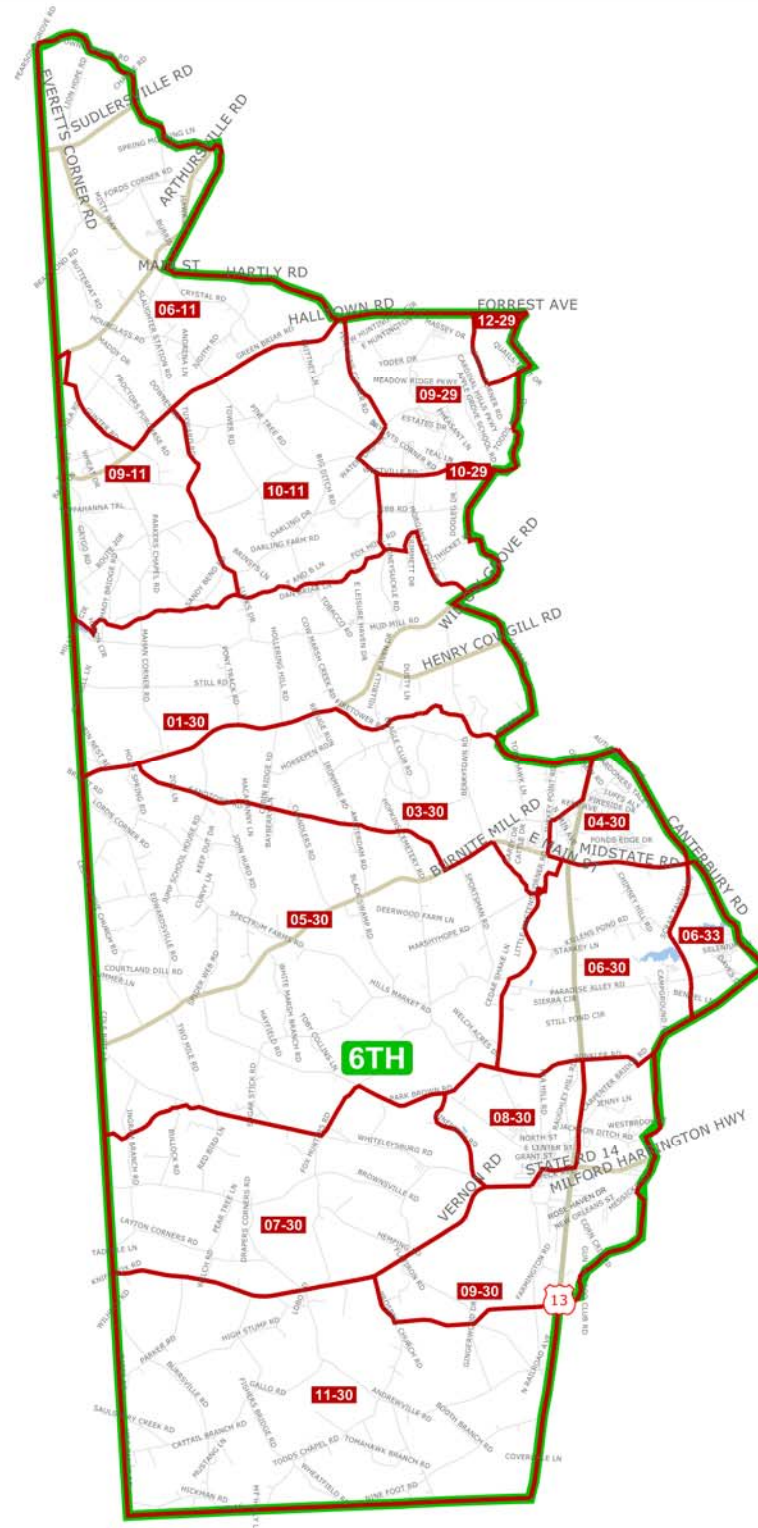

# Kent County

## 6th Levy Court District

State of Delaware  
Department of Elections for Kent County

**County Levy Court Map**

Certification

We hereby certify that in accordance with Delaware Code, this map is true and correct.

*Kay Sanderson*  
Board President

*James L. Wright*  
Assistant Director

February 21, 2012

**Map Layers**

- Levy Court District Lines
- Election District Lines
- Water

**Street Layers**

- Streets (edited)
- Primary
- Primary (State Hwy)
- Primary (US Divided)

0 2 4 6  
Miles