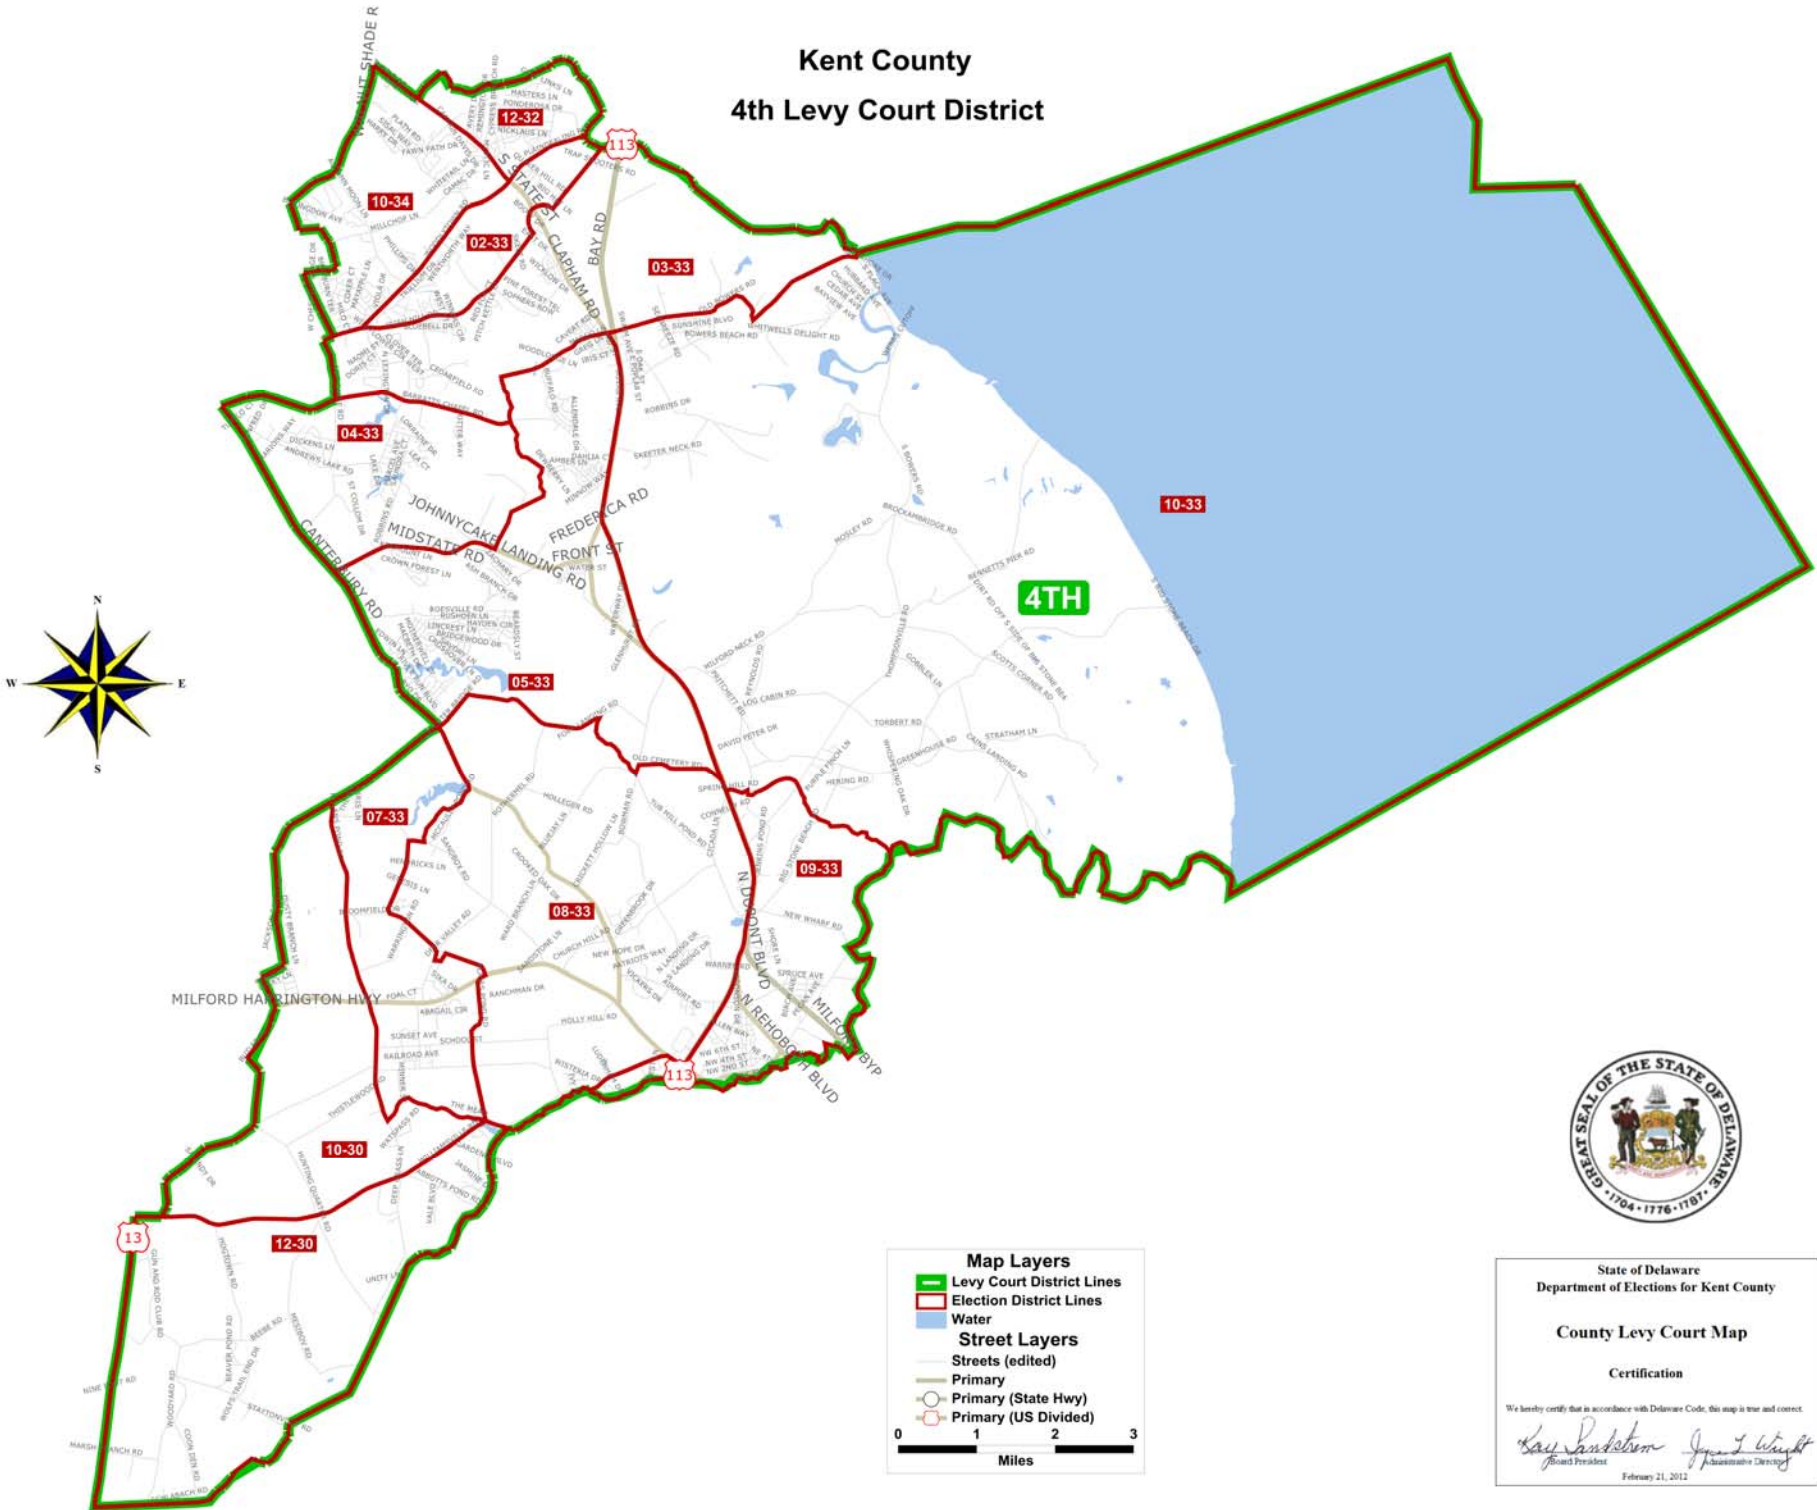

Kent County 4th Levy Court District

State of Delaware
Department of Elections for Kent County

County Levy Court Map

Certification

February 21, 2012

Map Layers

- Levy Court District Lines
- Election District Lines
- Water

Street Layers

- Streets (edited)
- Primary
- Primary (State Hwy)
- Primary (US Divided)

0 1 2 3
Miles