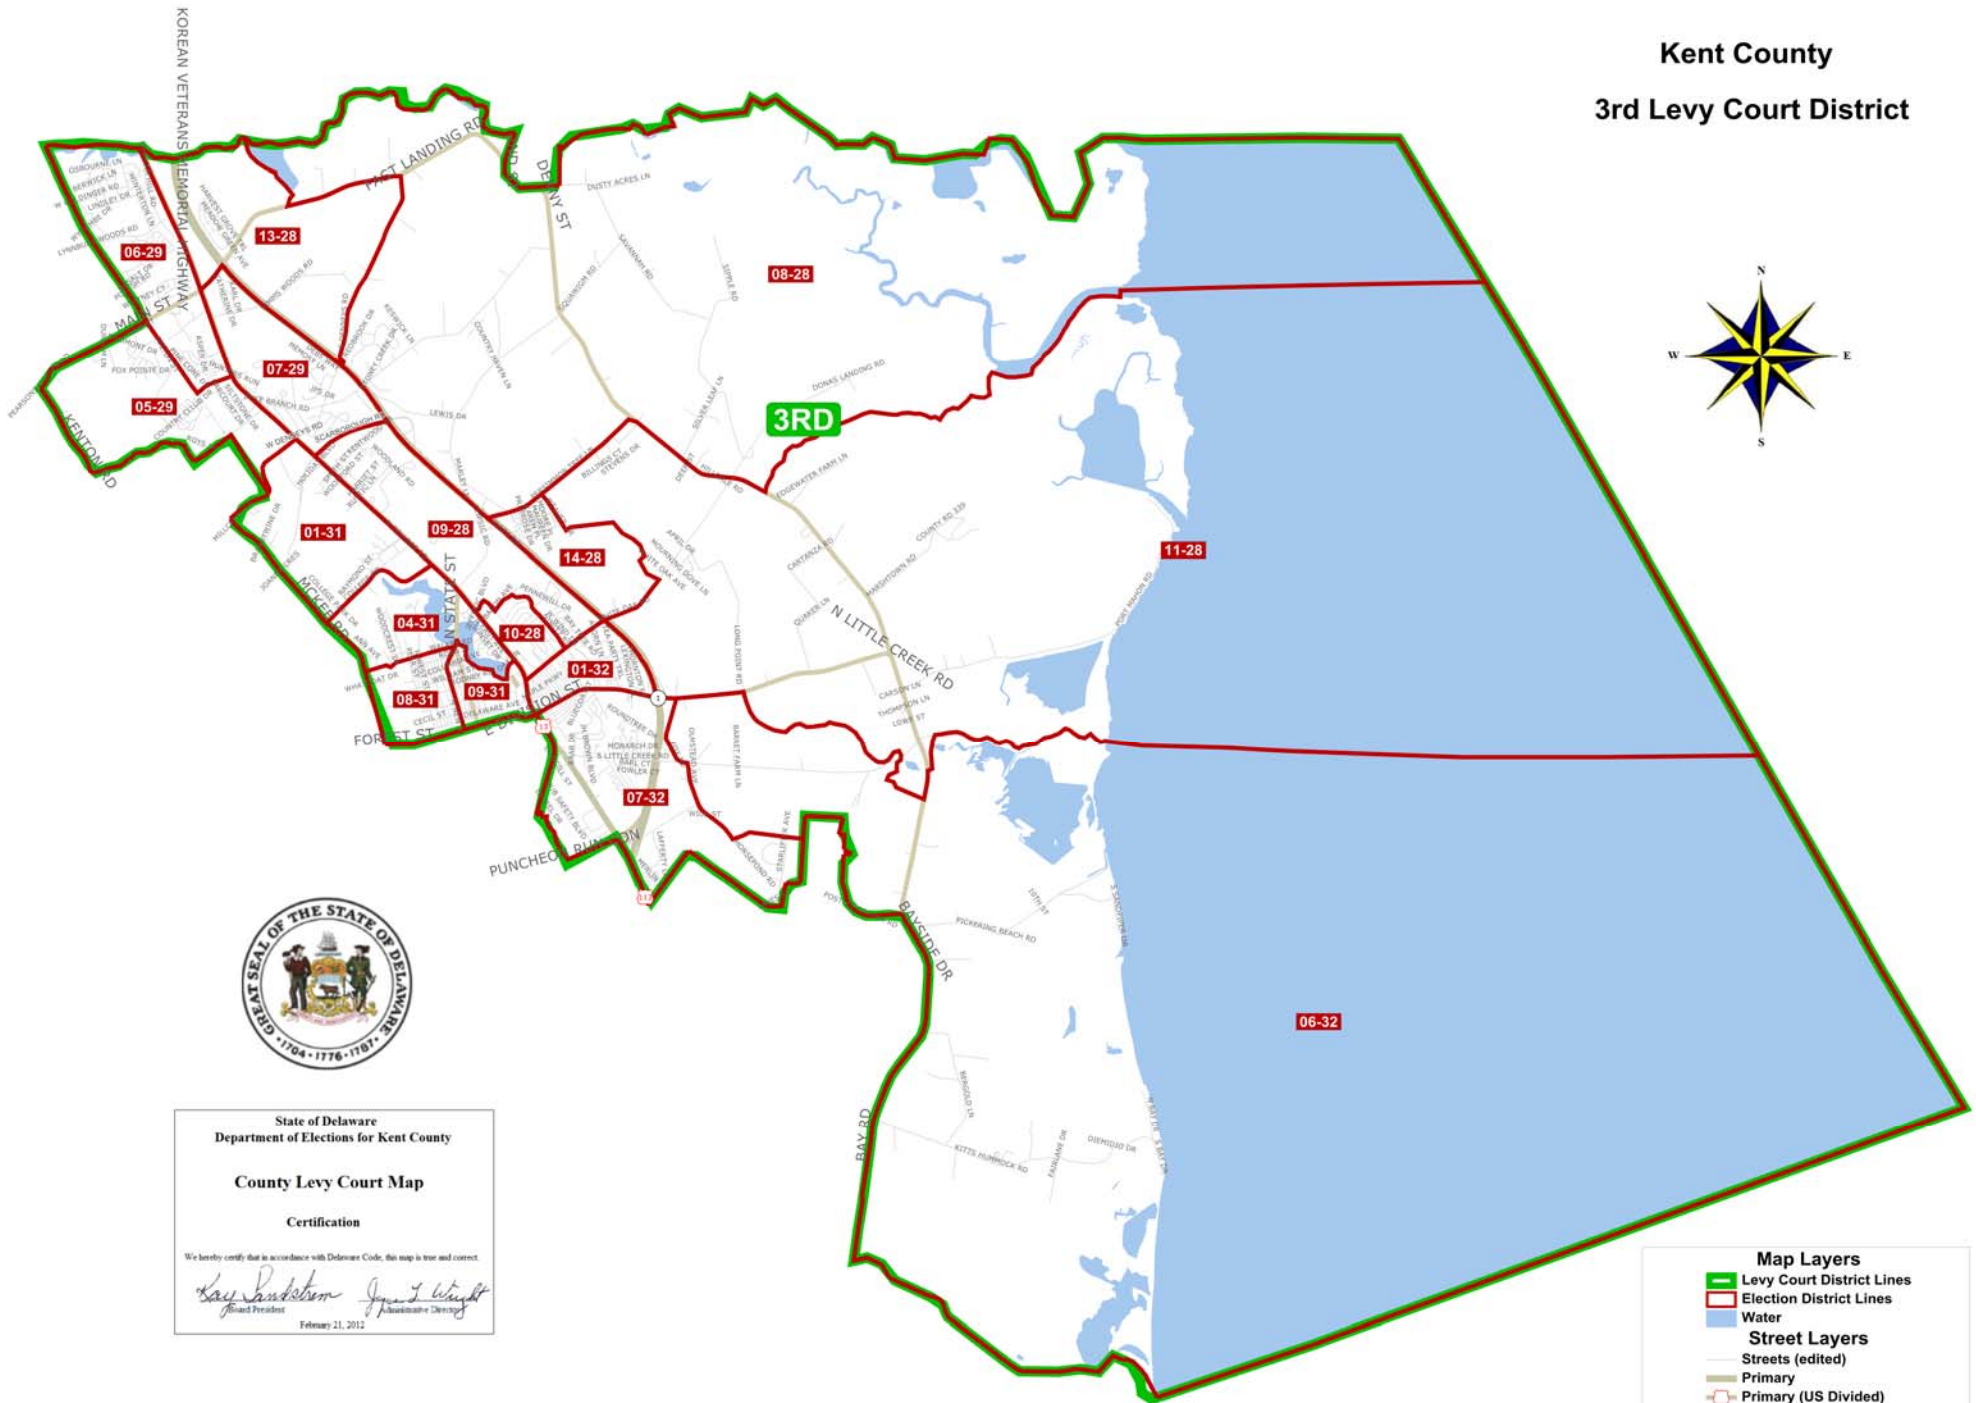

Kent County 3rd Levy Court District

State of Delaware
Department of Elections for Kent County

County Levy Court Map

Certification

We hereby certify that in accordance with Delaware Code, this map is true and correct.

Kay Sandstrom Board President
James T. Wright Administrator/Deputy

February 21, 2012

Map Layers

- Levy Court District Lines
- Election District Lines
- Water

Street Layers

- Streets (edited)
- Primary
- Primary (US Divided)
- Primary (State Hwy)

0 1 2 3
Miles