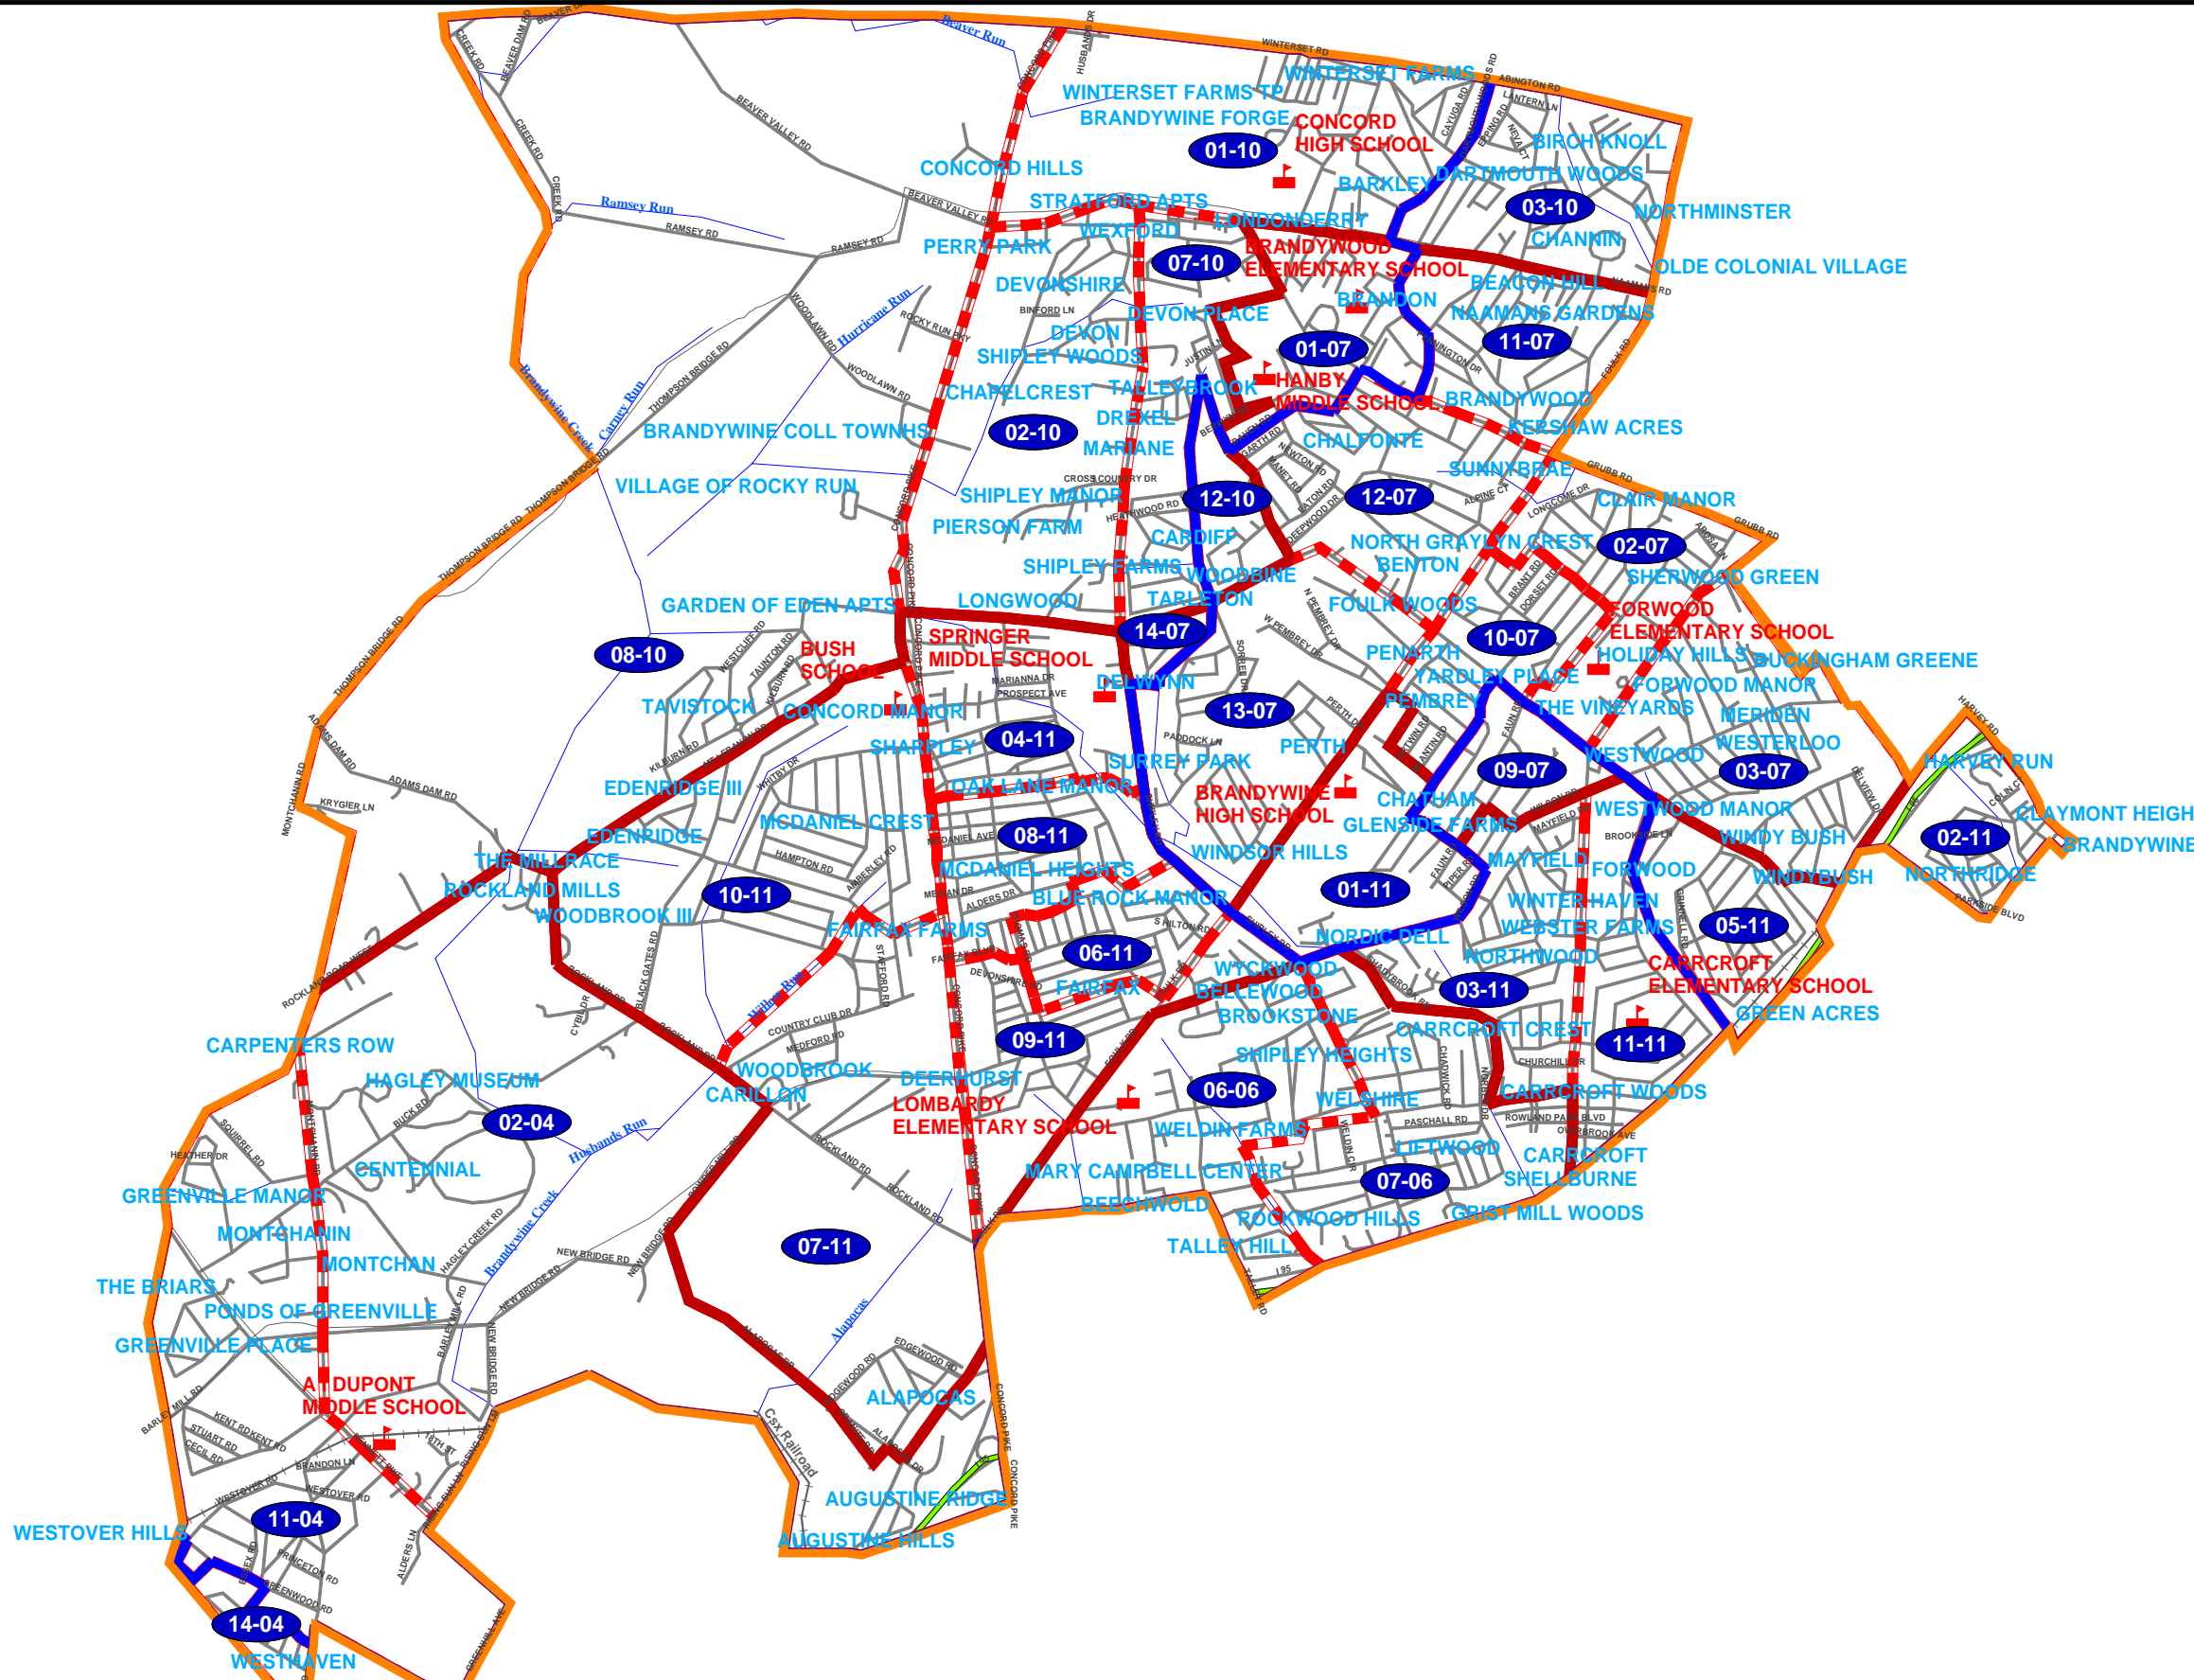

NEW CASTLE COUNTY, DELAWARE
NEW CASTLE COUNTY COUNCIL DISTRICT 02
 (This District boundary is effective following the November 2, 2004, General Election.)

Map Layers

- Water Area
- Railroad
- Streets
- Election Districts
- City of Wilmington
- NCC Council
- HOUSE
- SENATE
- Schools
- Roads**
- Interstate
- US Route
- State Route

0 .3 .6 .9
Miles