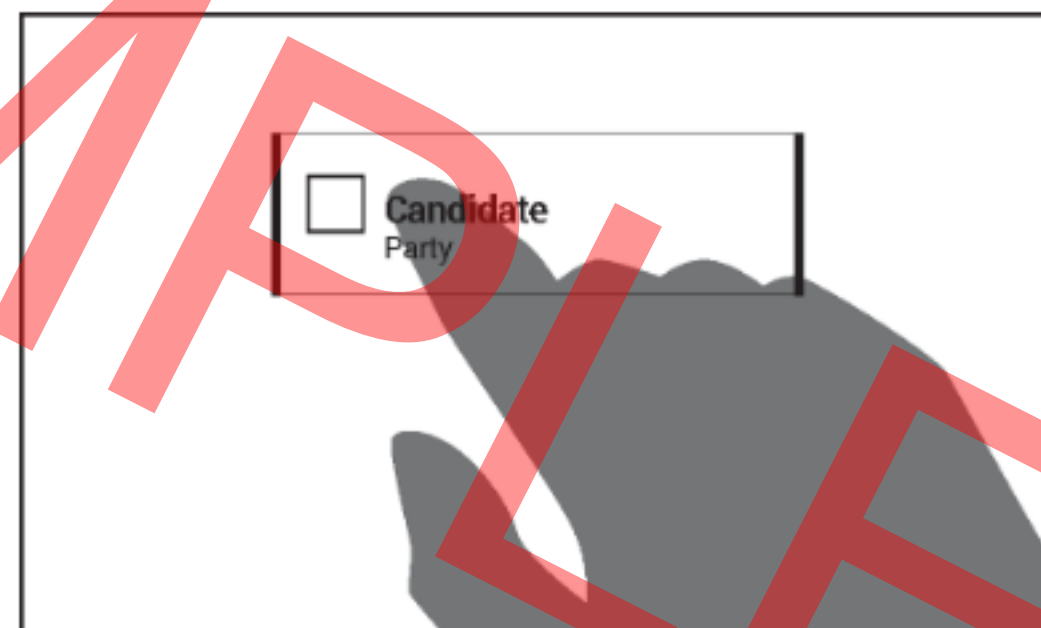

? Help

To vote for a candidate, touch the person's name.
To vote for someone not on the ballot, touch **Write-in**.

When you finish picking candidates, touch **VOTE**.
Stay at the booth until you see the Thank You screen.