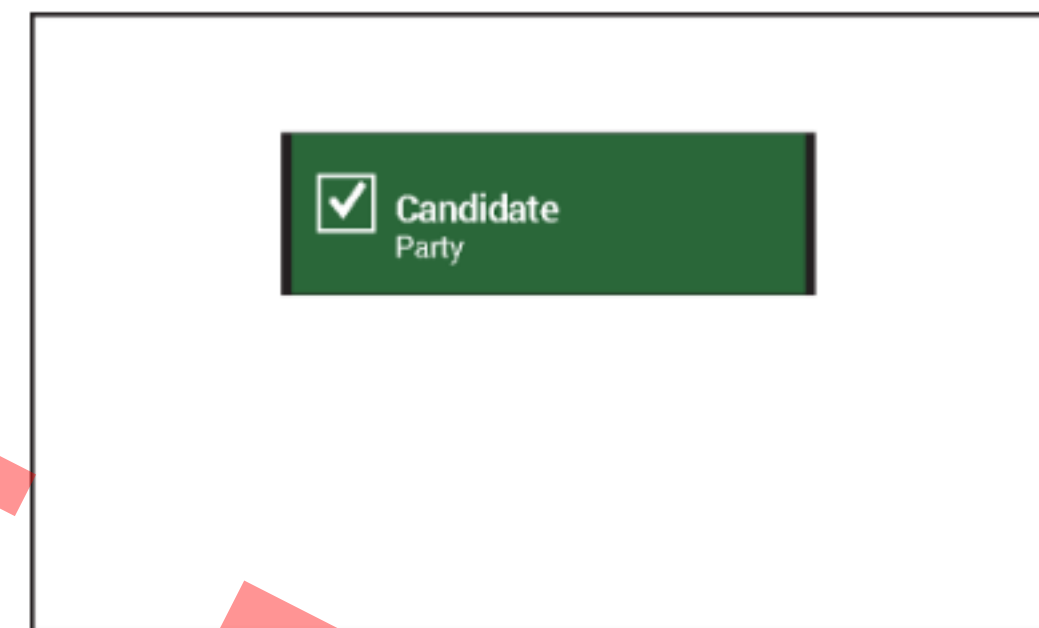

? Help

To vote for a candidate, touch the person's name.
To vote for someone not on the ballot, touch **Write-in**.

When you finish picking candidates, touch **VOTE**.
Stay at the booth until you see the Thank You screen.