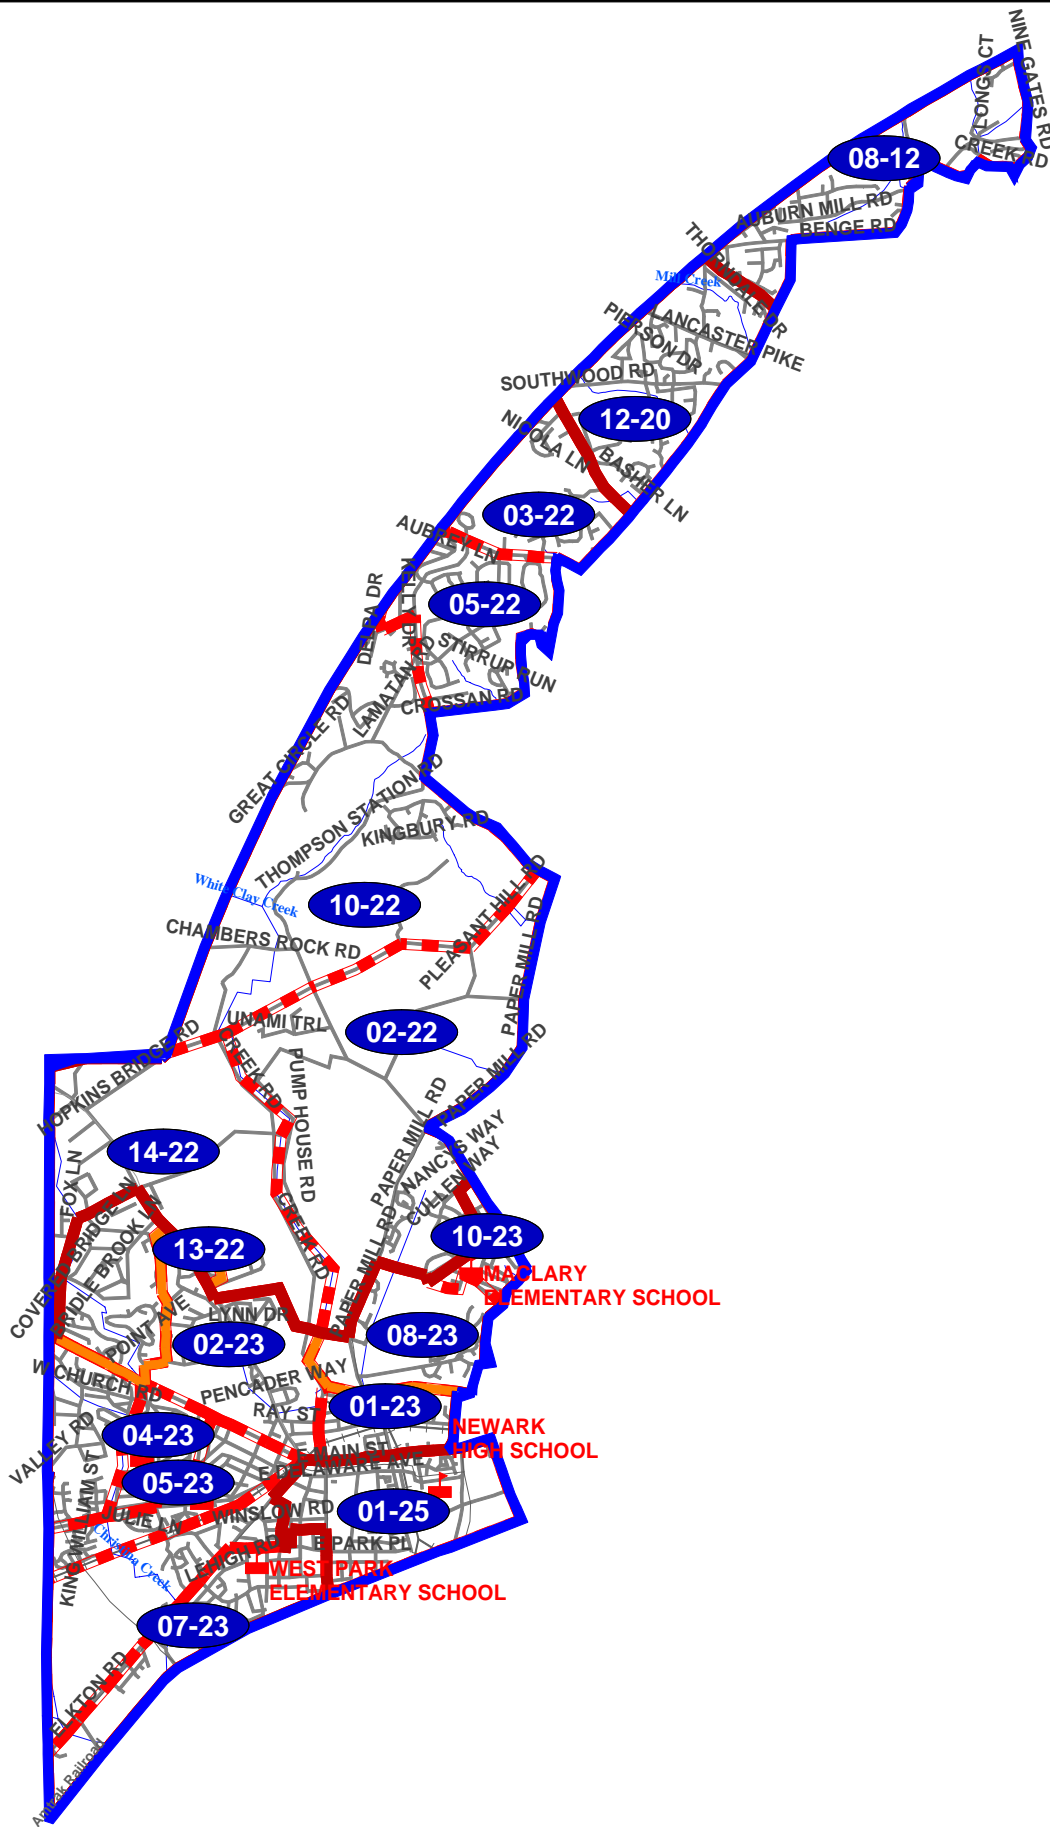

NEW CASTLE COUNTY, DELAWARE
SENATE DISTRICT 06

Change 1: Addition of Election District 14-22. Approved by the Board of Elections for New Castle County on September 9, 2002.