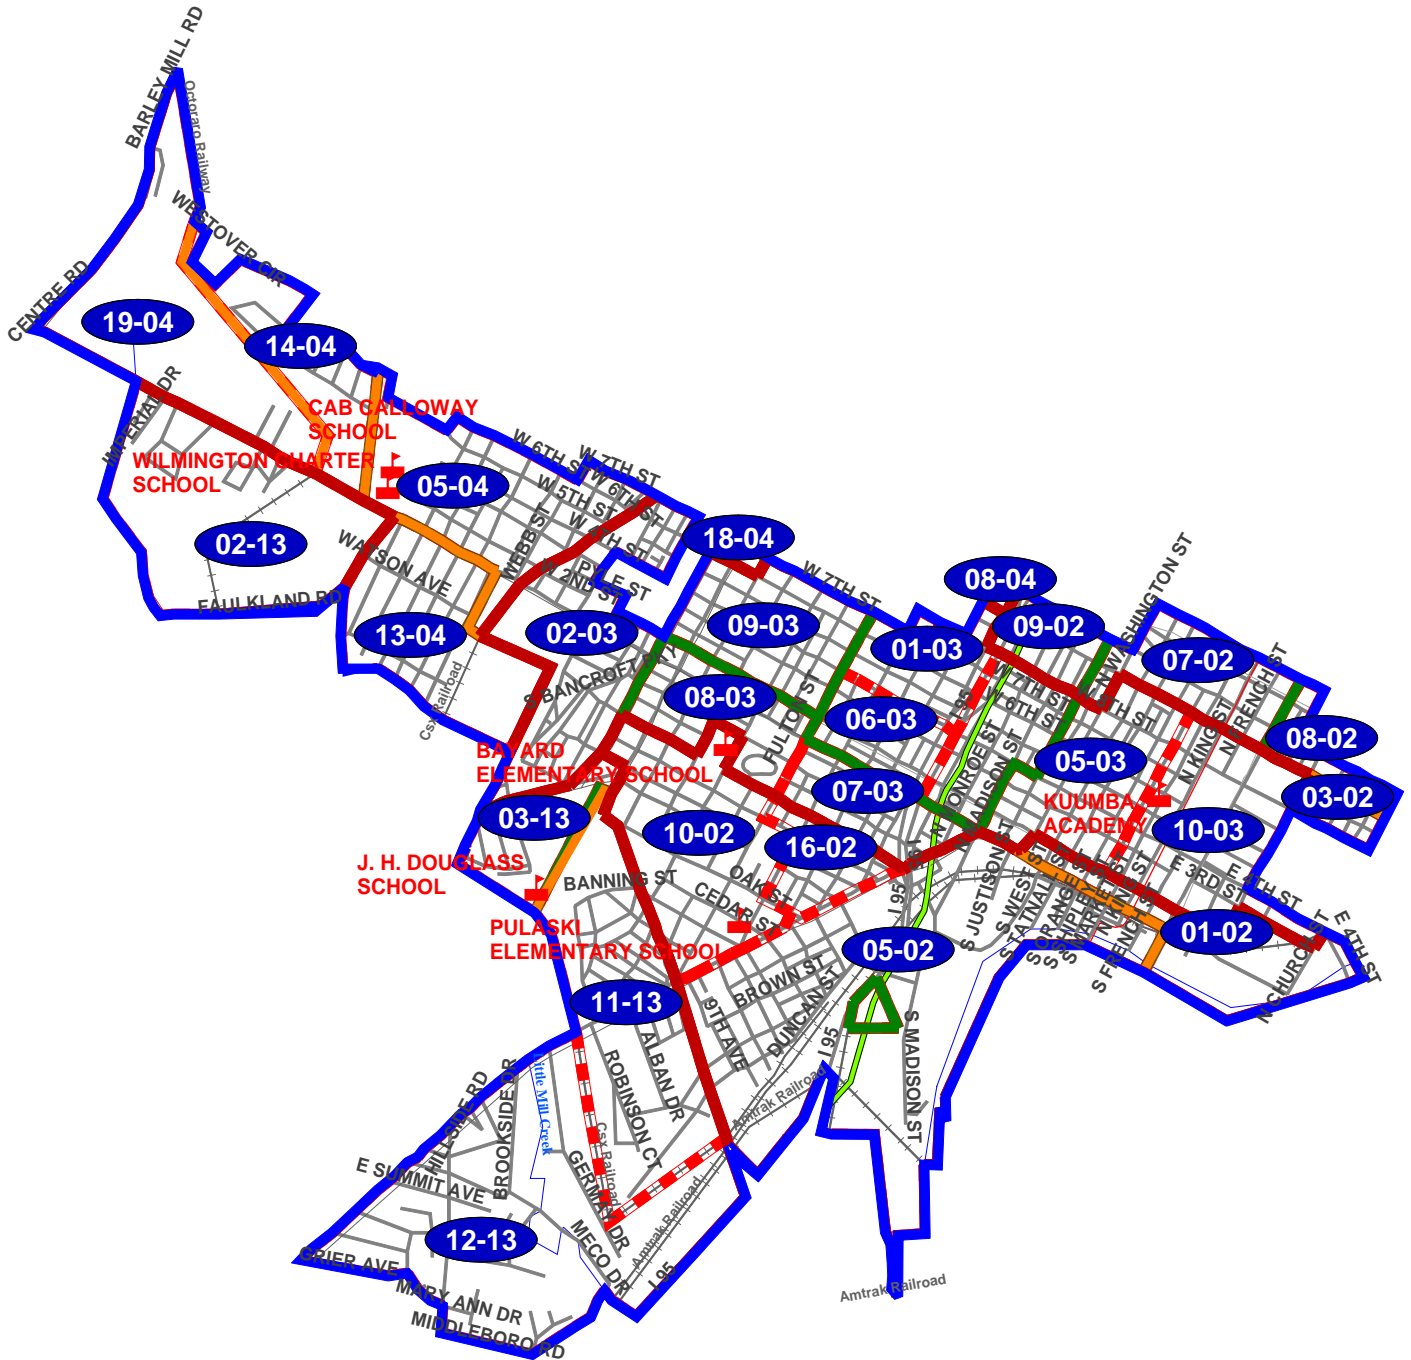

NEW CASTLE COUNTY, DELAWARE
SENATE DISTRICT 03

Change 1: Addition of Election District 16-02. Approved by the Board of Elections for New Castle County on July 13, 2004.