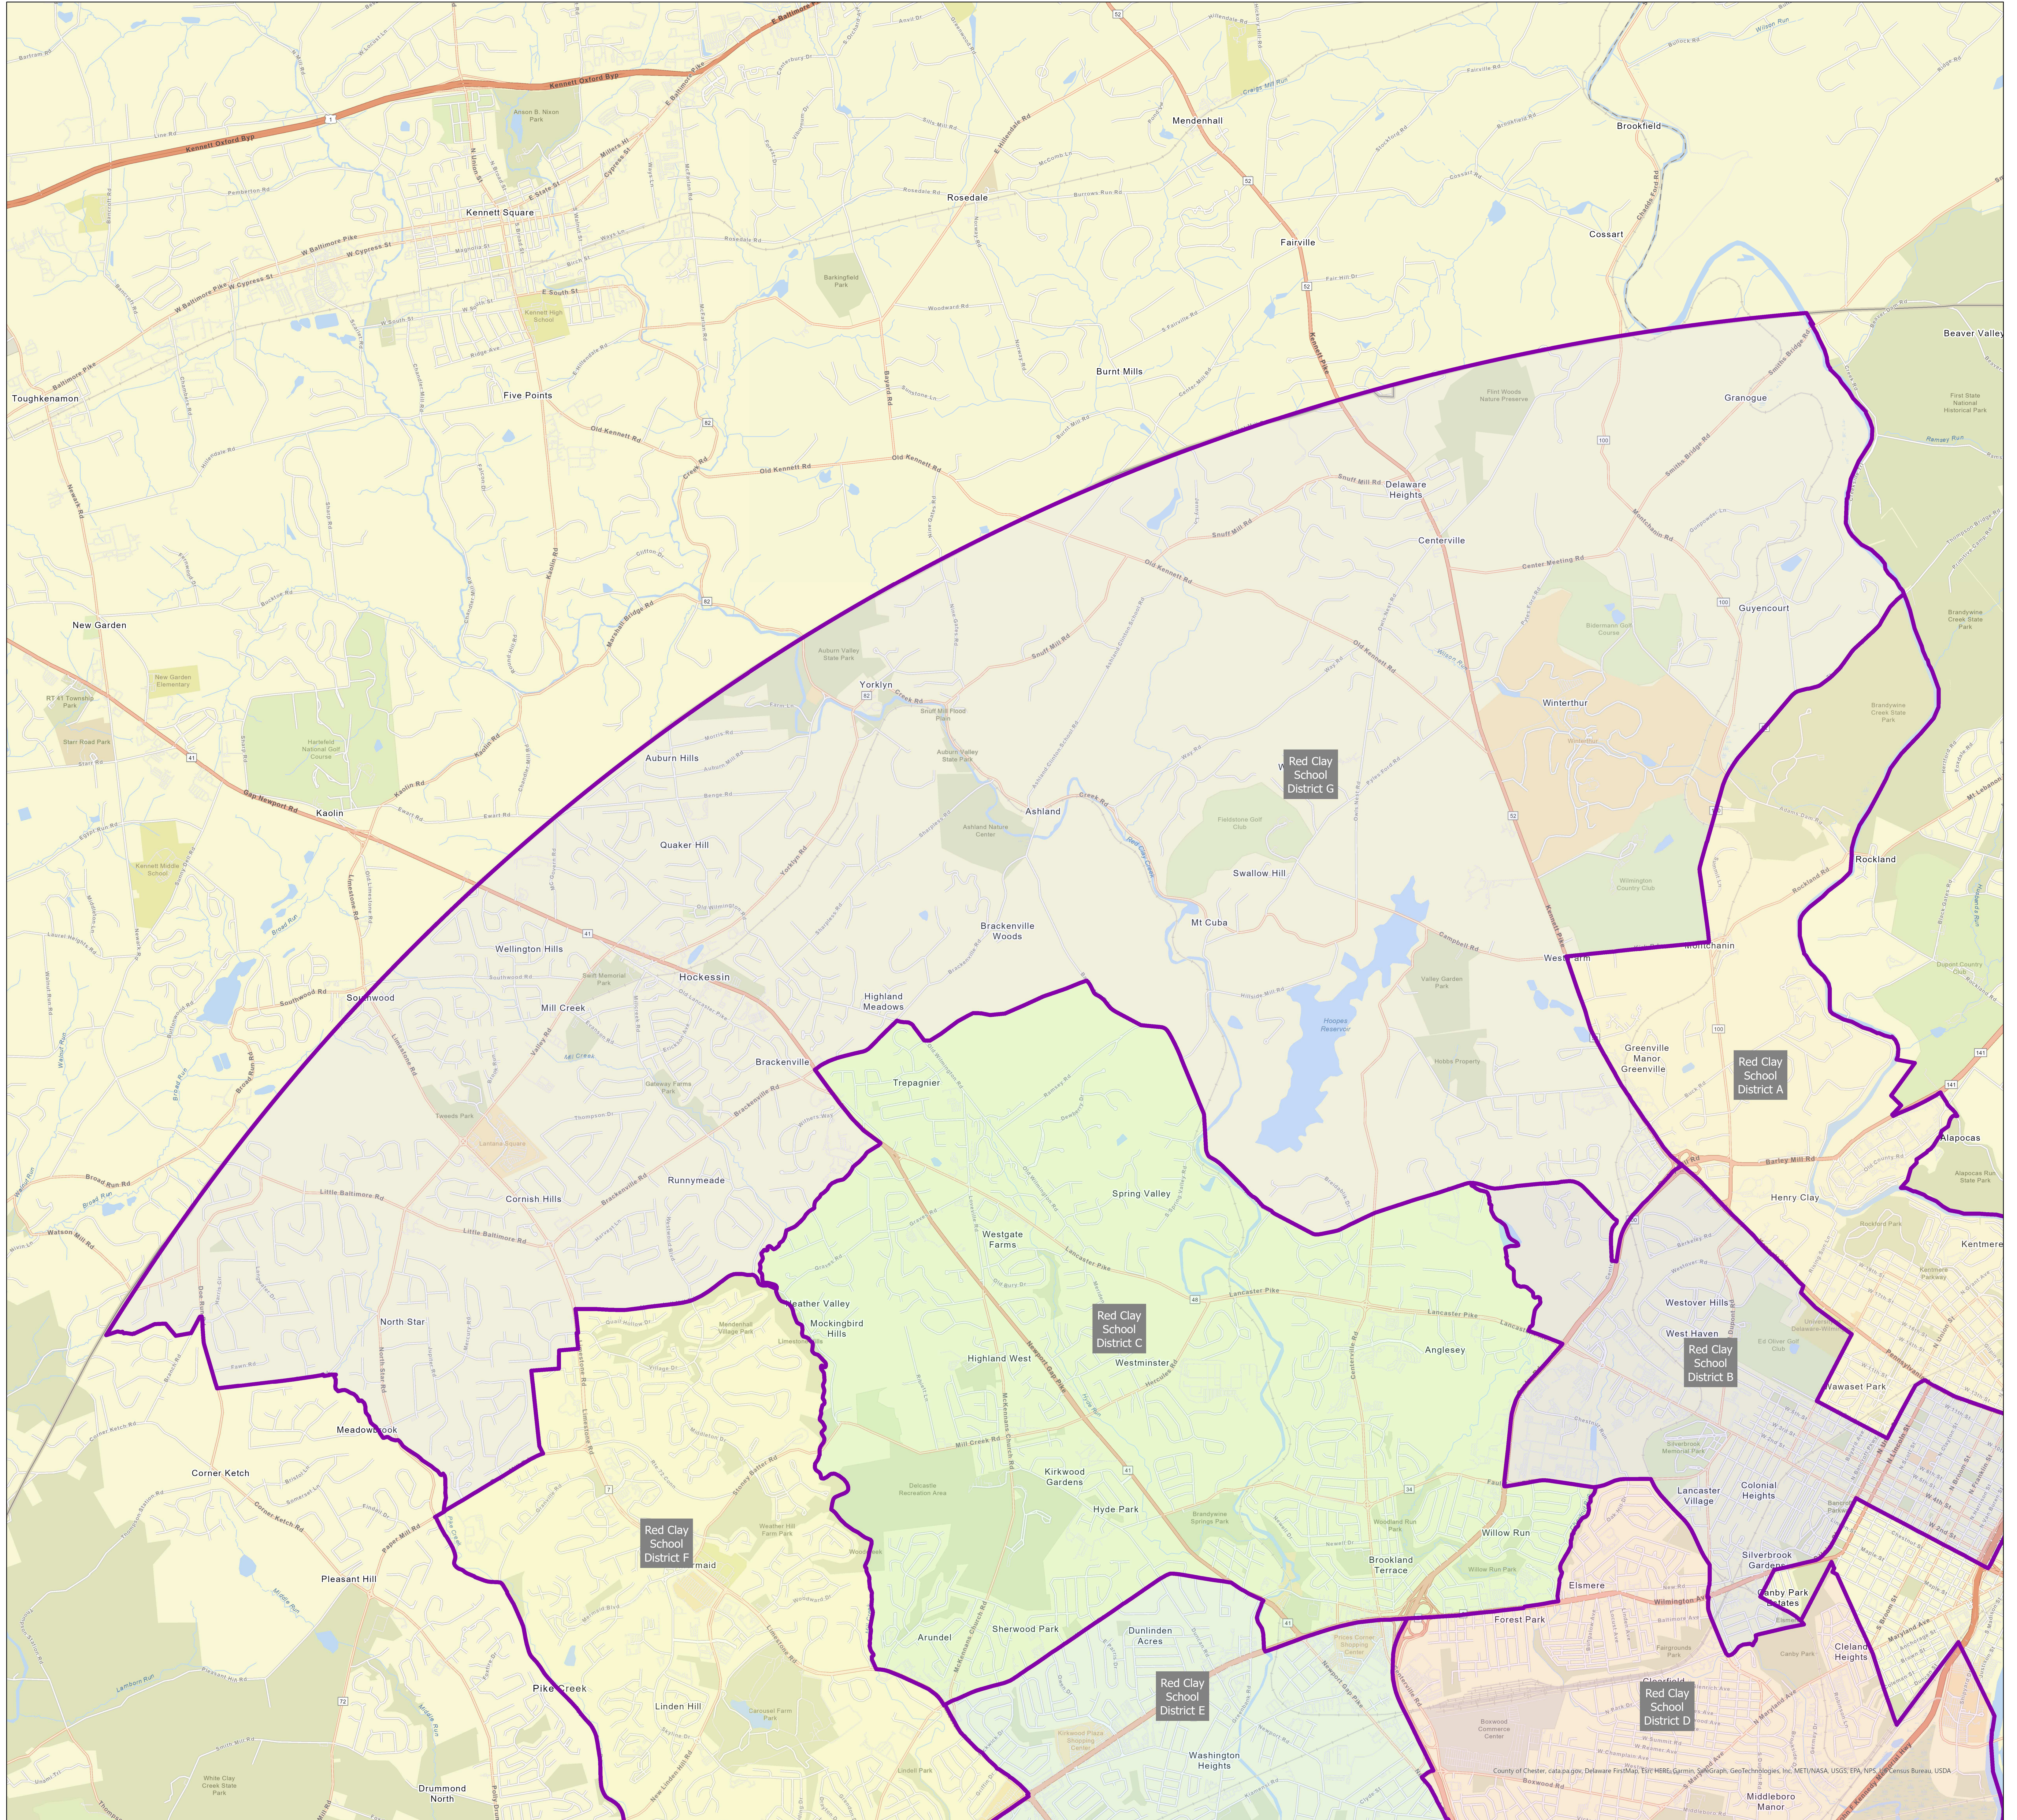

State of Delaware
 Department of Elections
 New Castle County

Red Clay School District Nominating District G

0 0.5 1 2 Miles