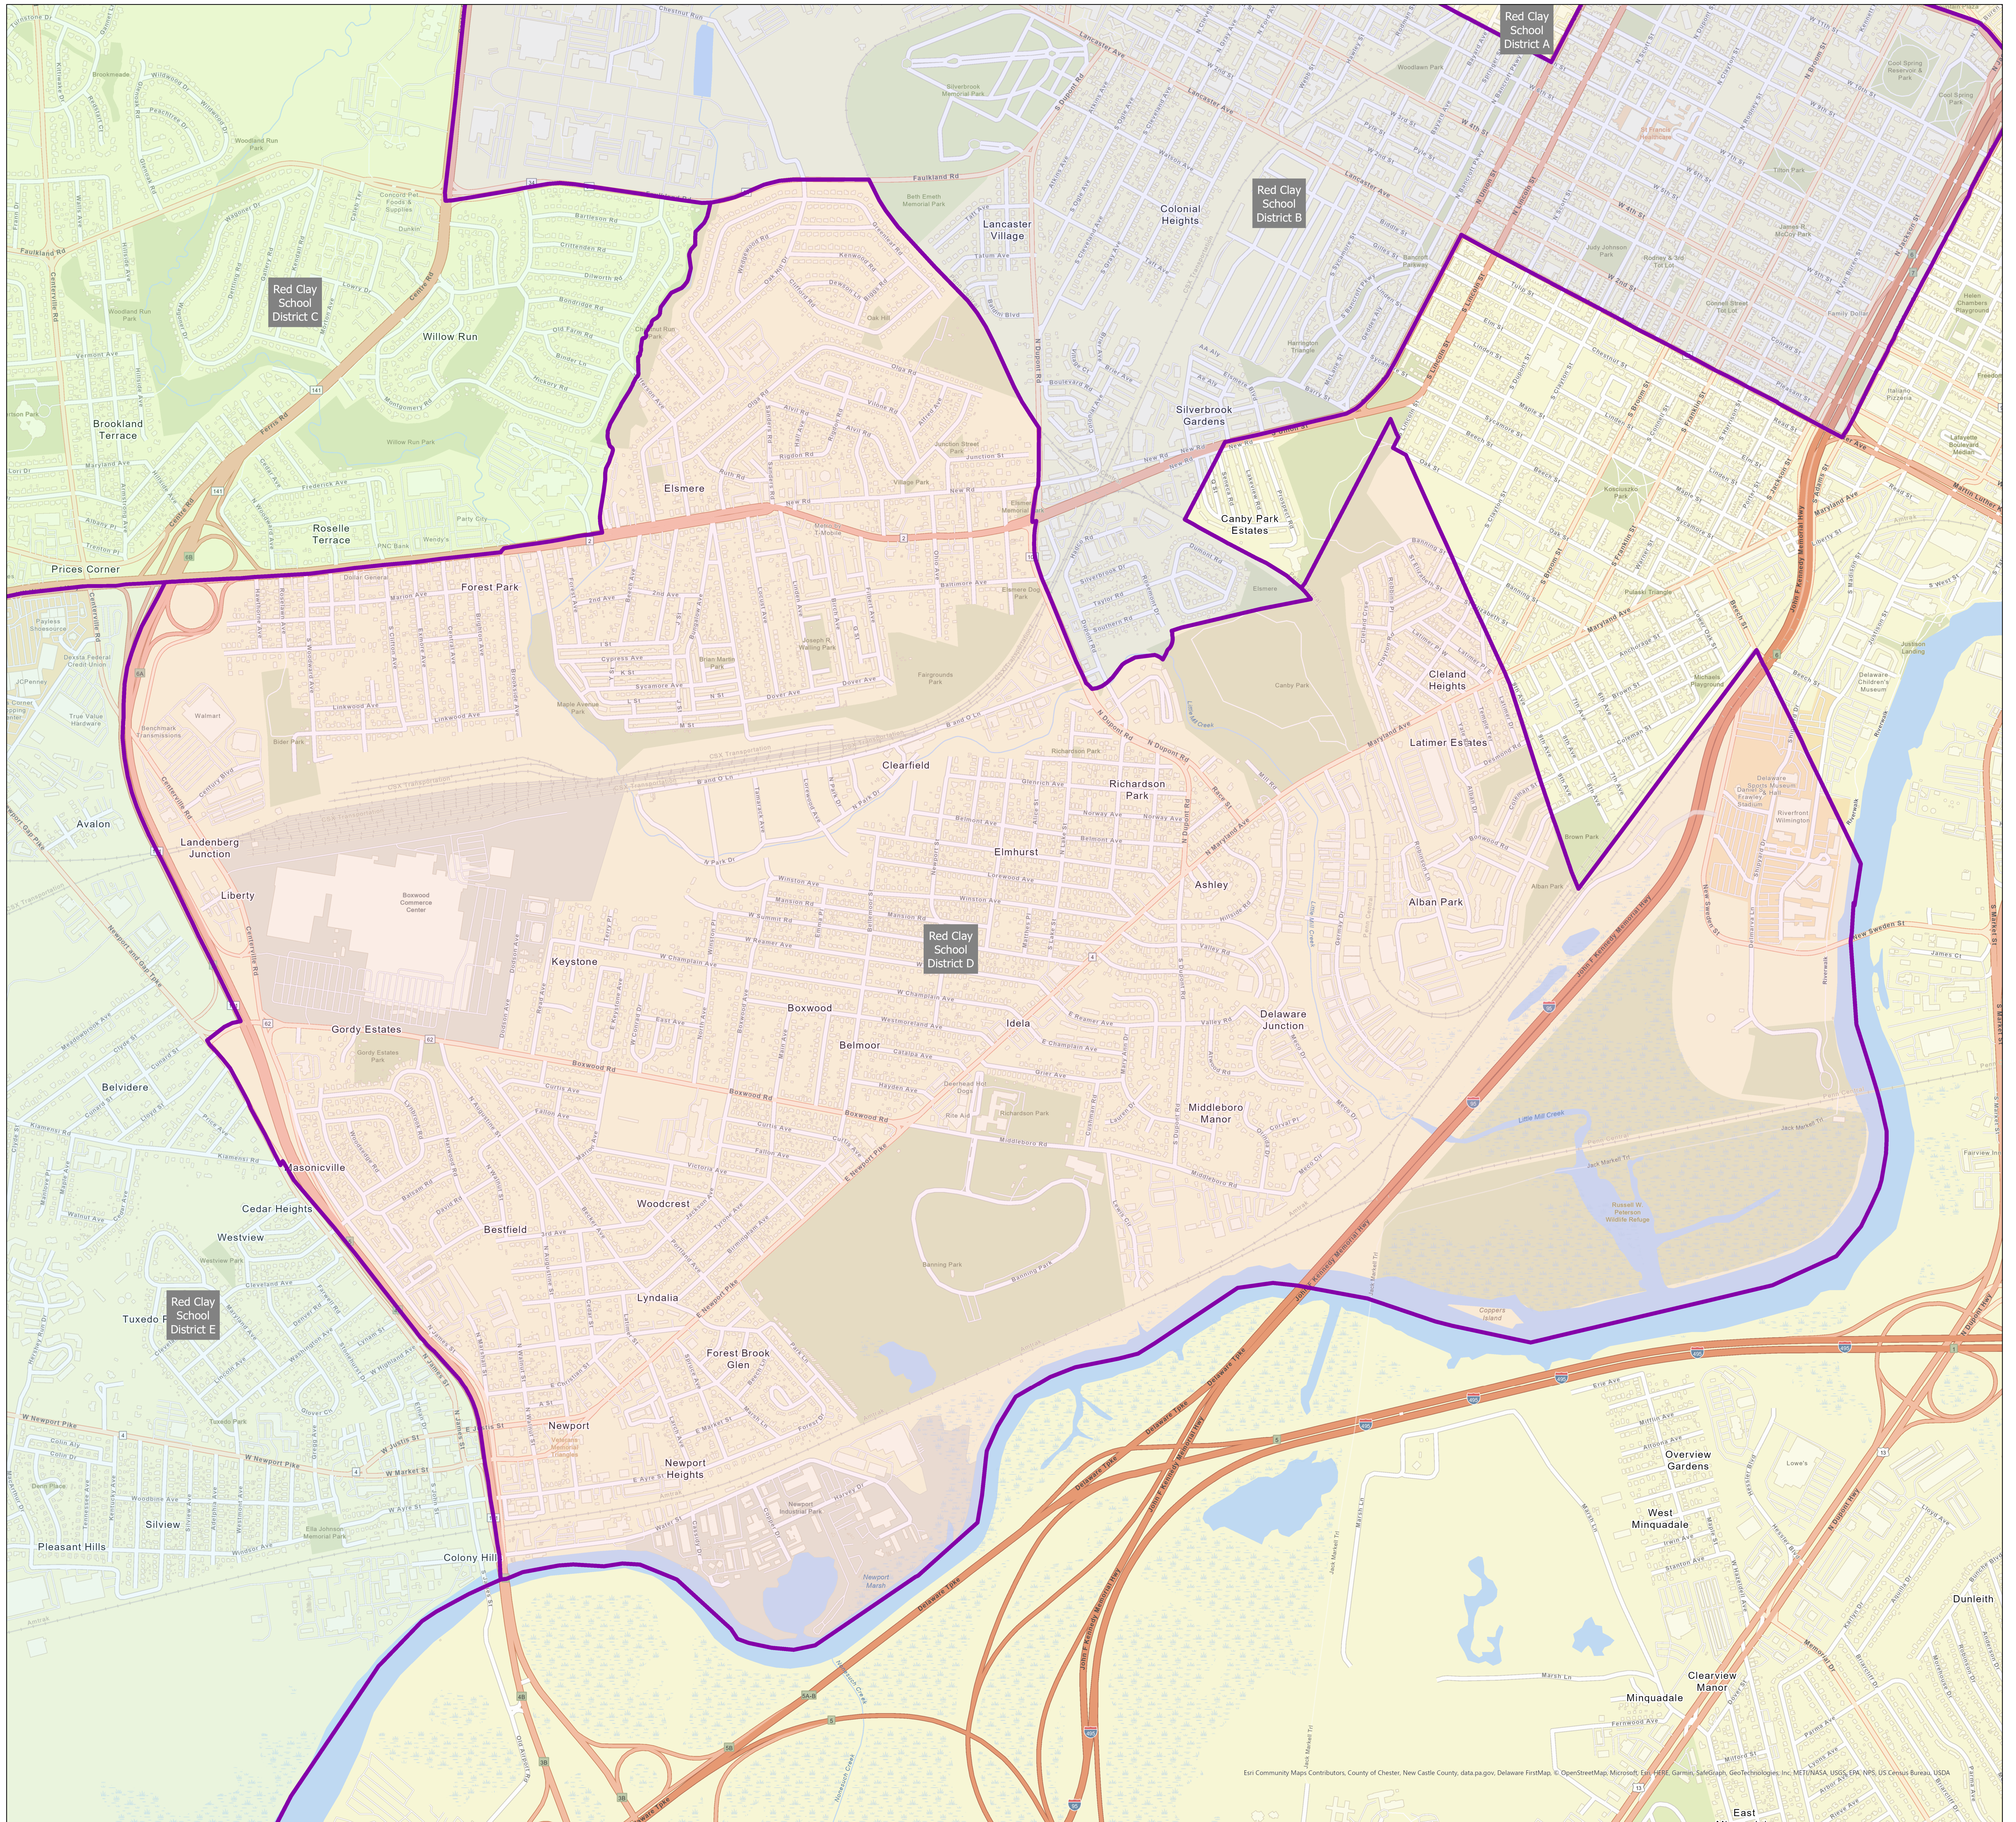

State of Delaware
Department of Elections
New Castle County

Red Clay School District Nominating District D