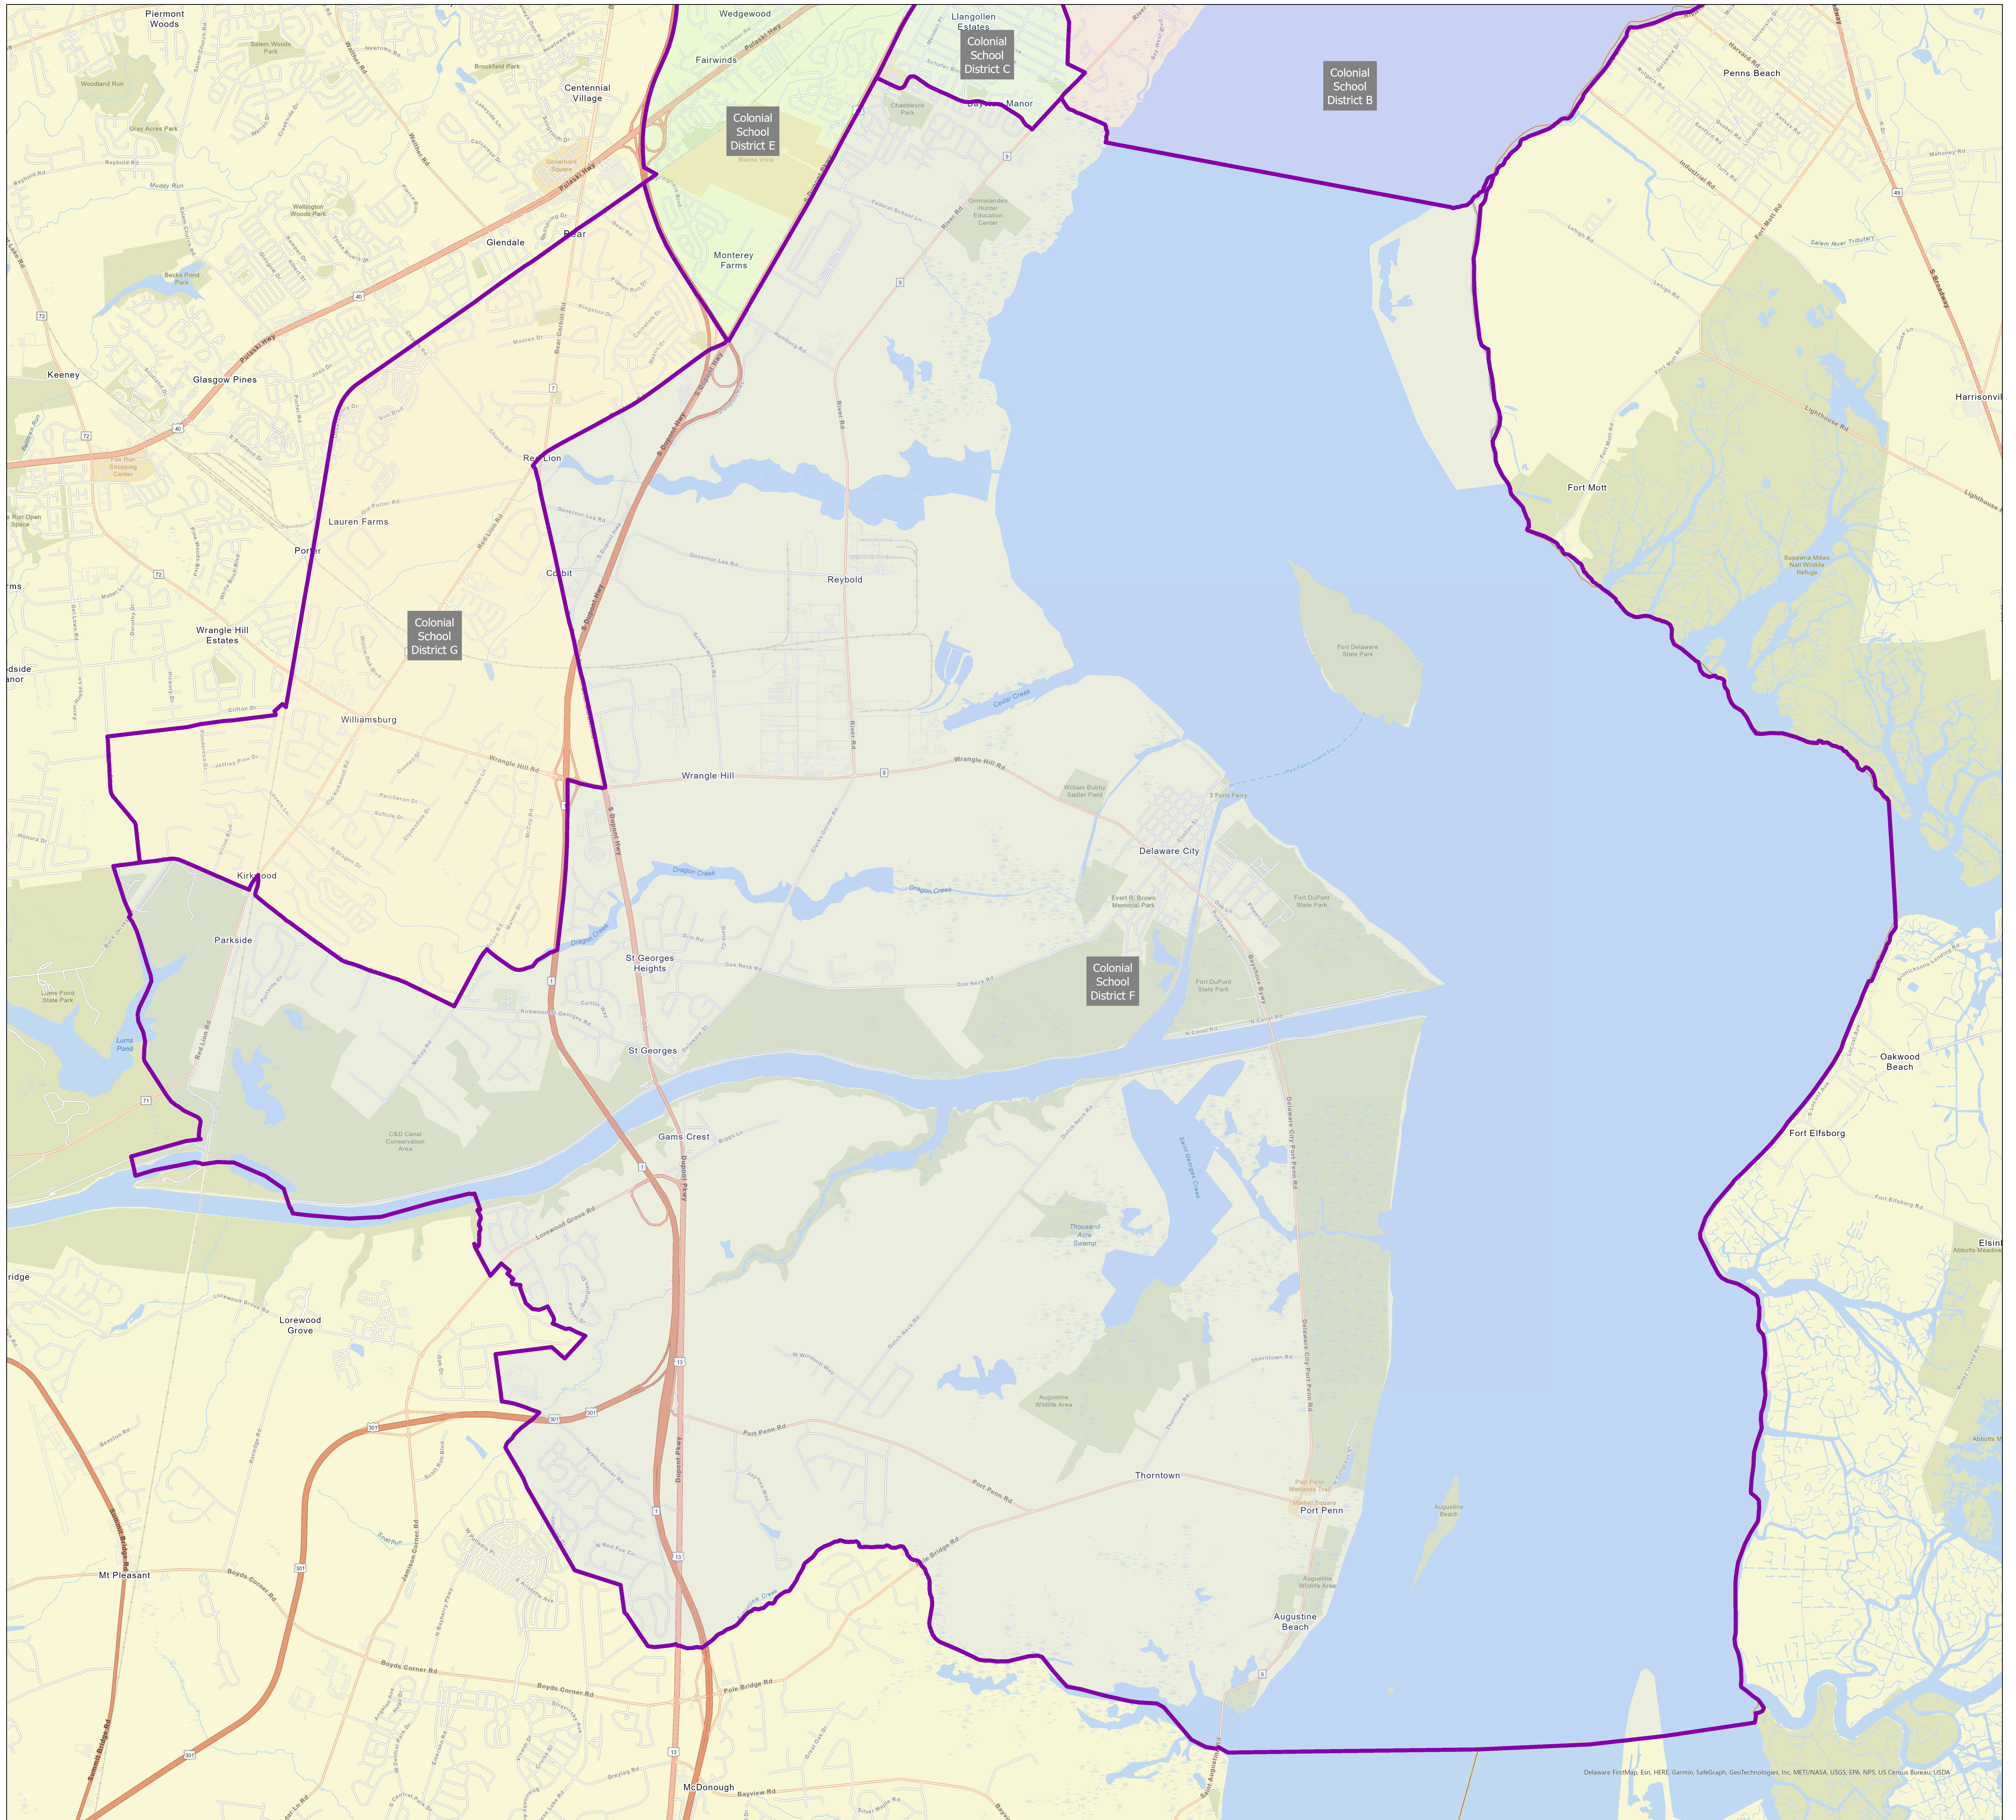

State of Delaware
Department of Elections
New Castle County

Colonial School District Nominating District F

0 0.5 1 2 Miles