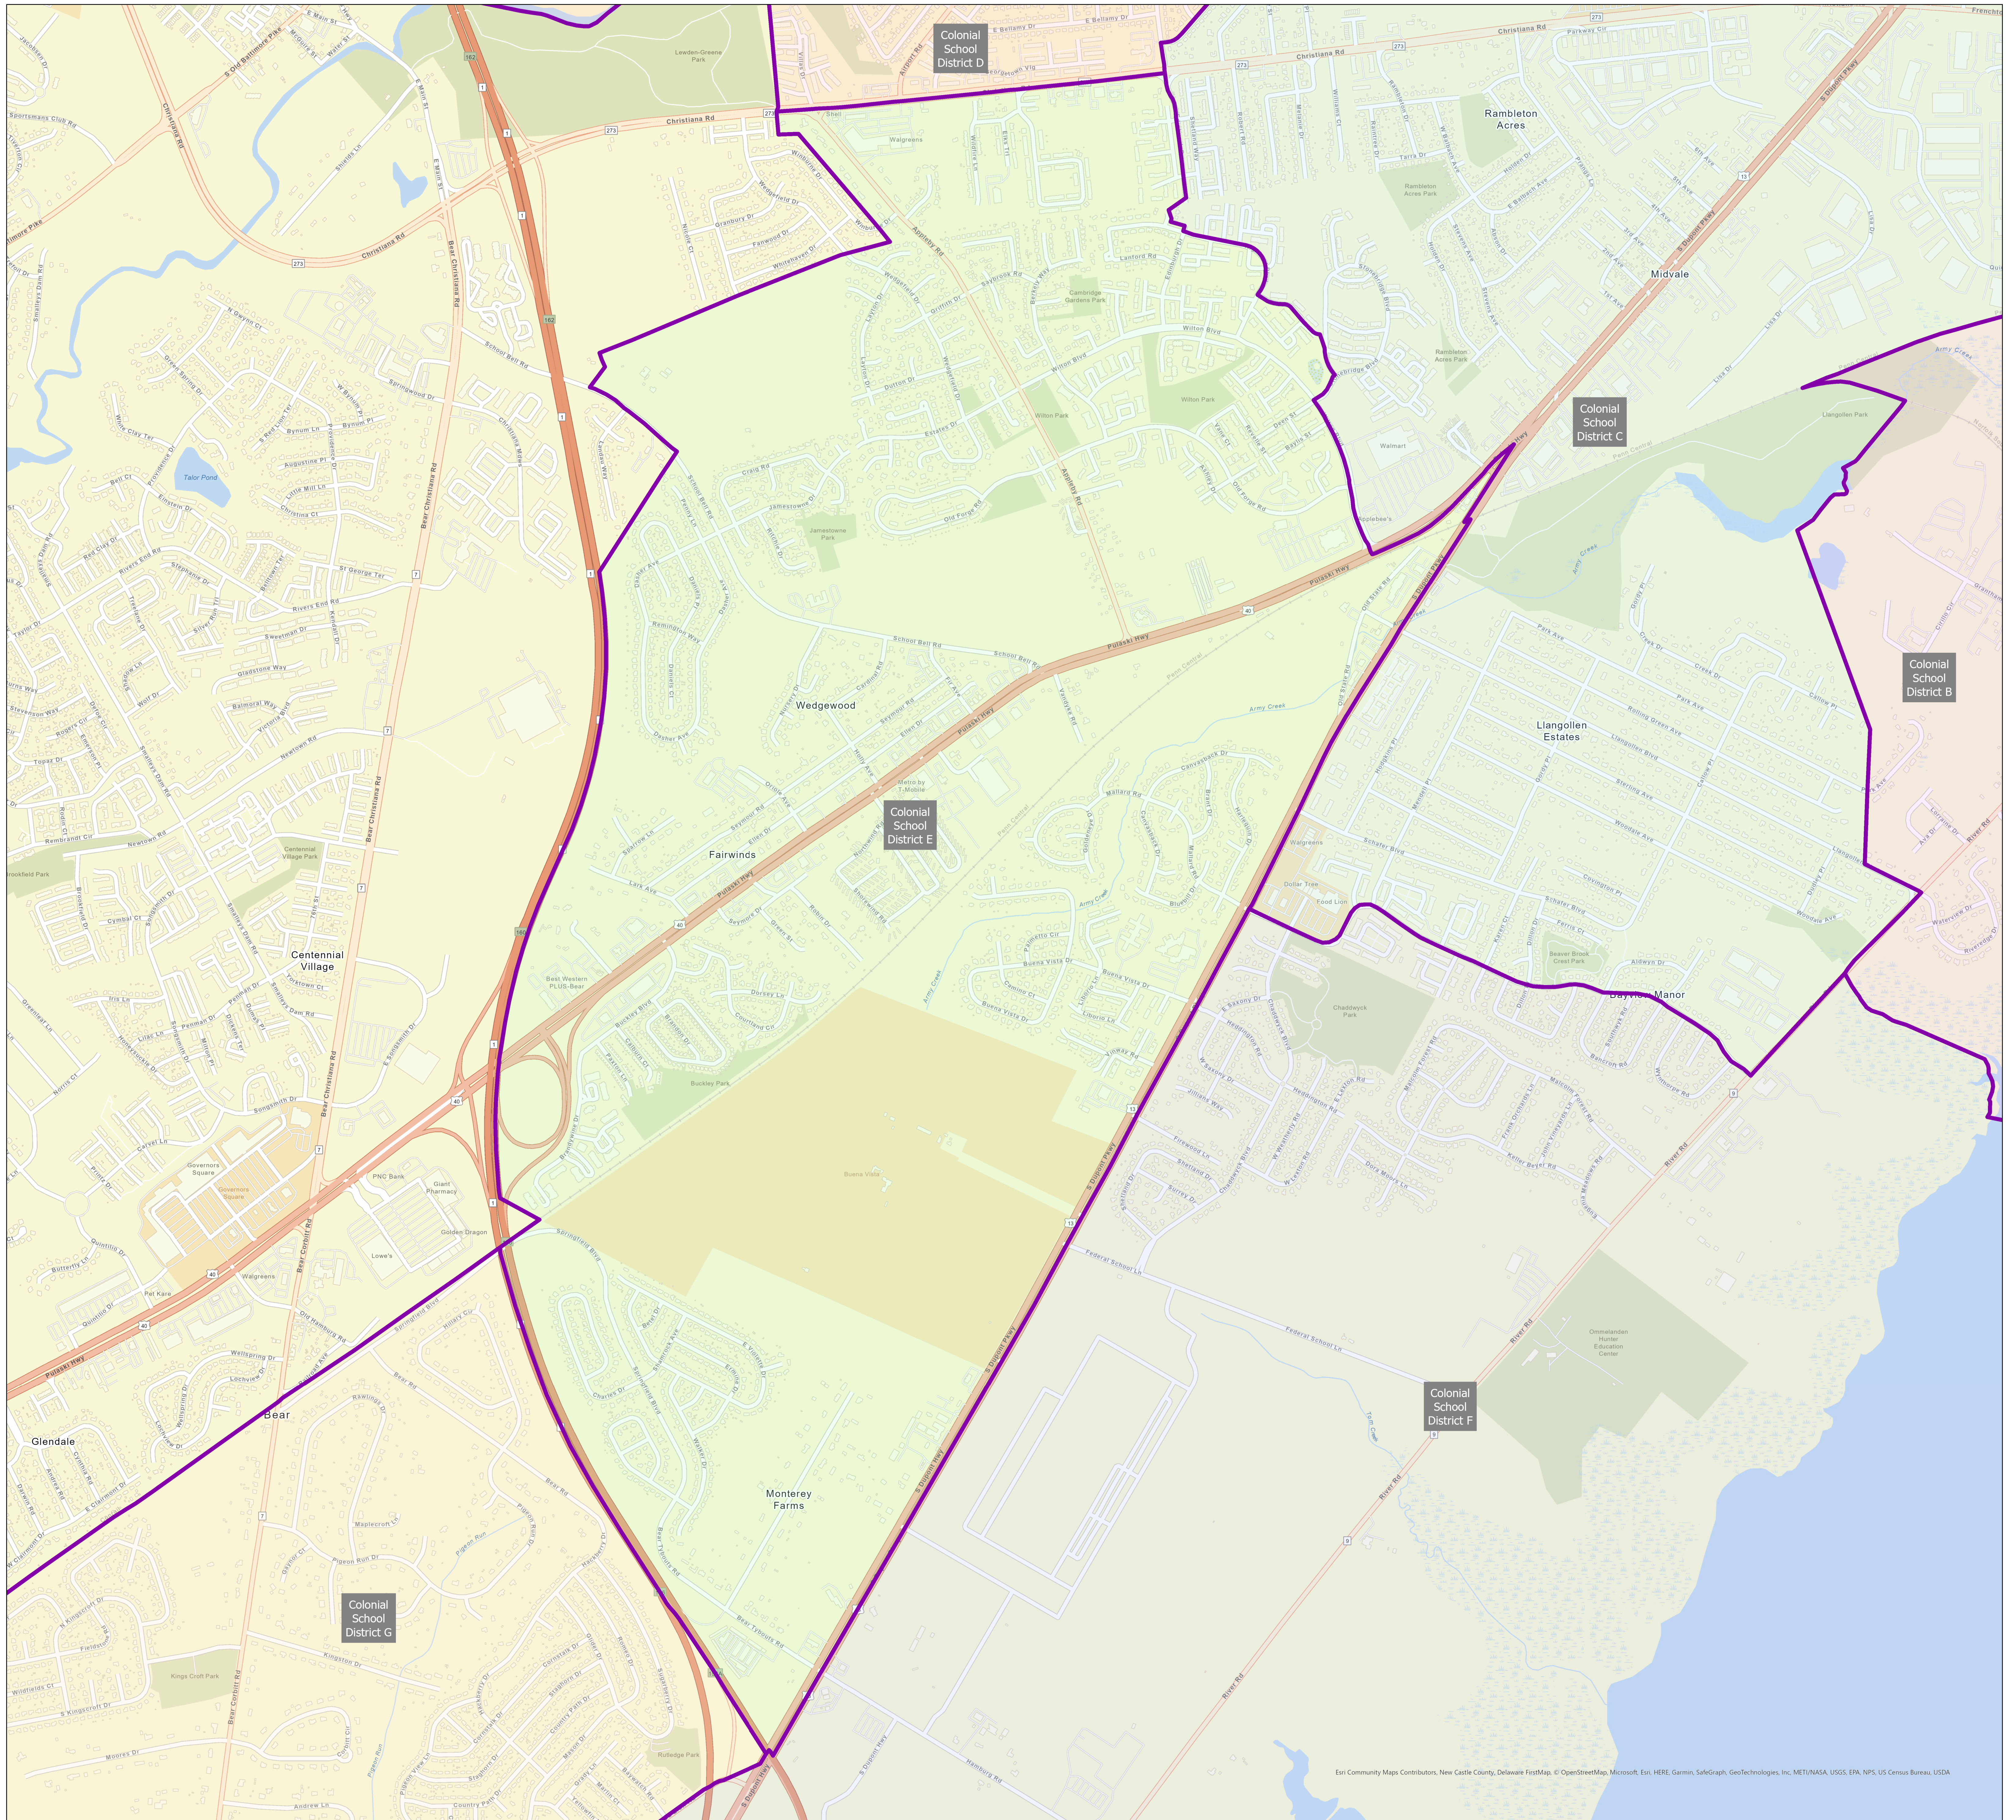

Colonial School District Nominating District E