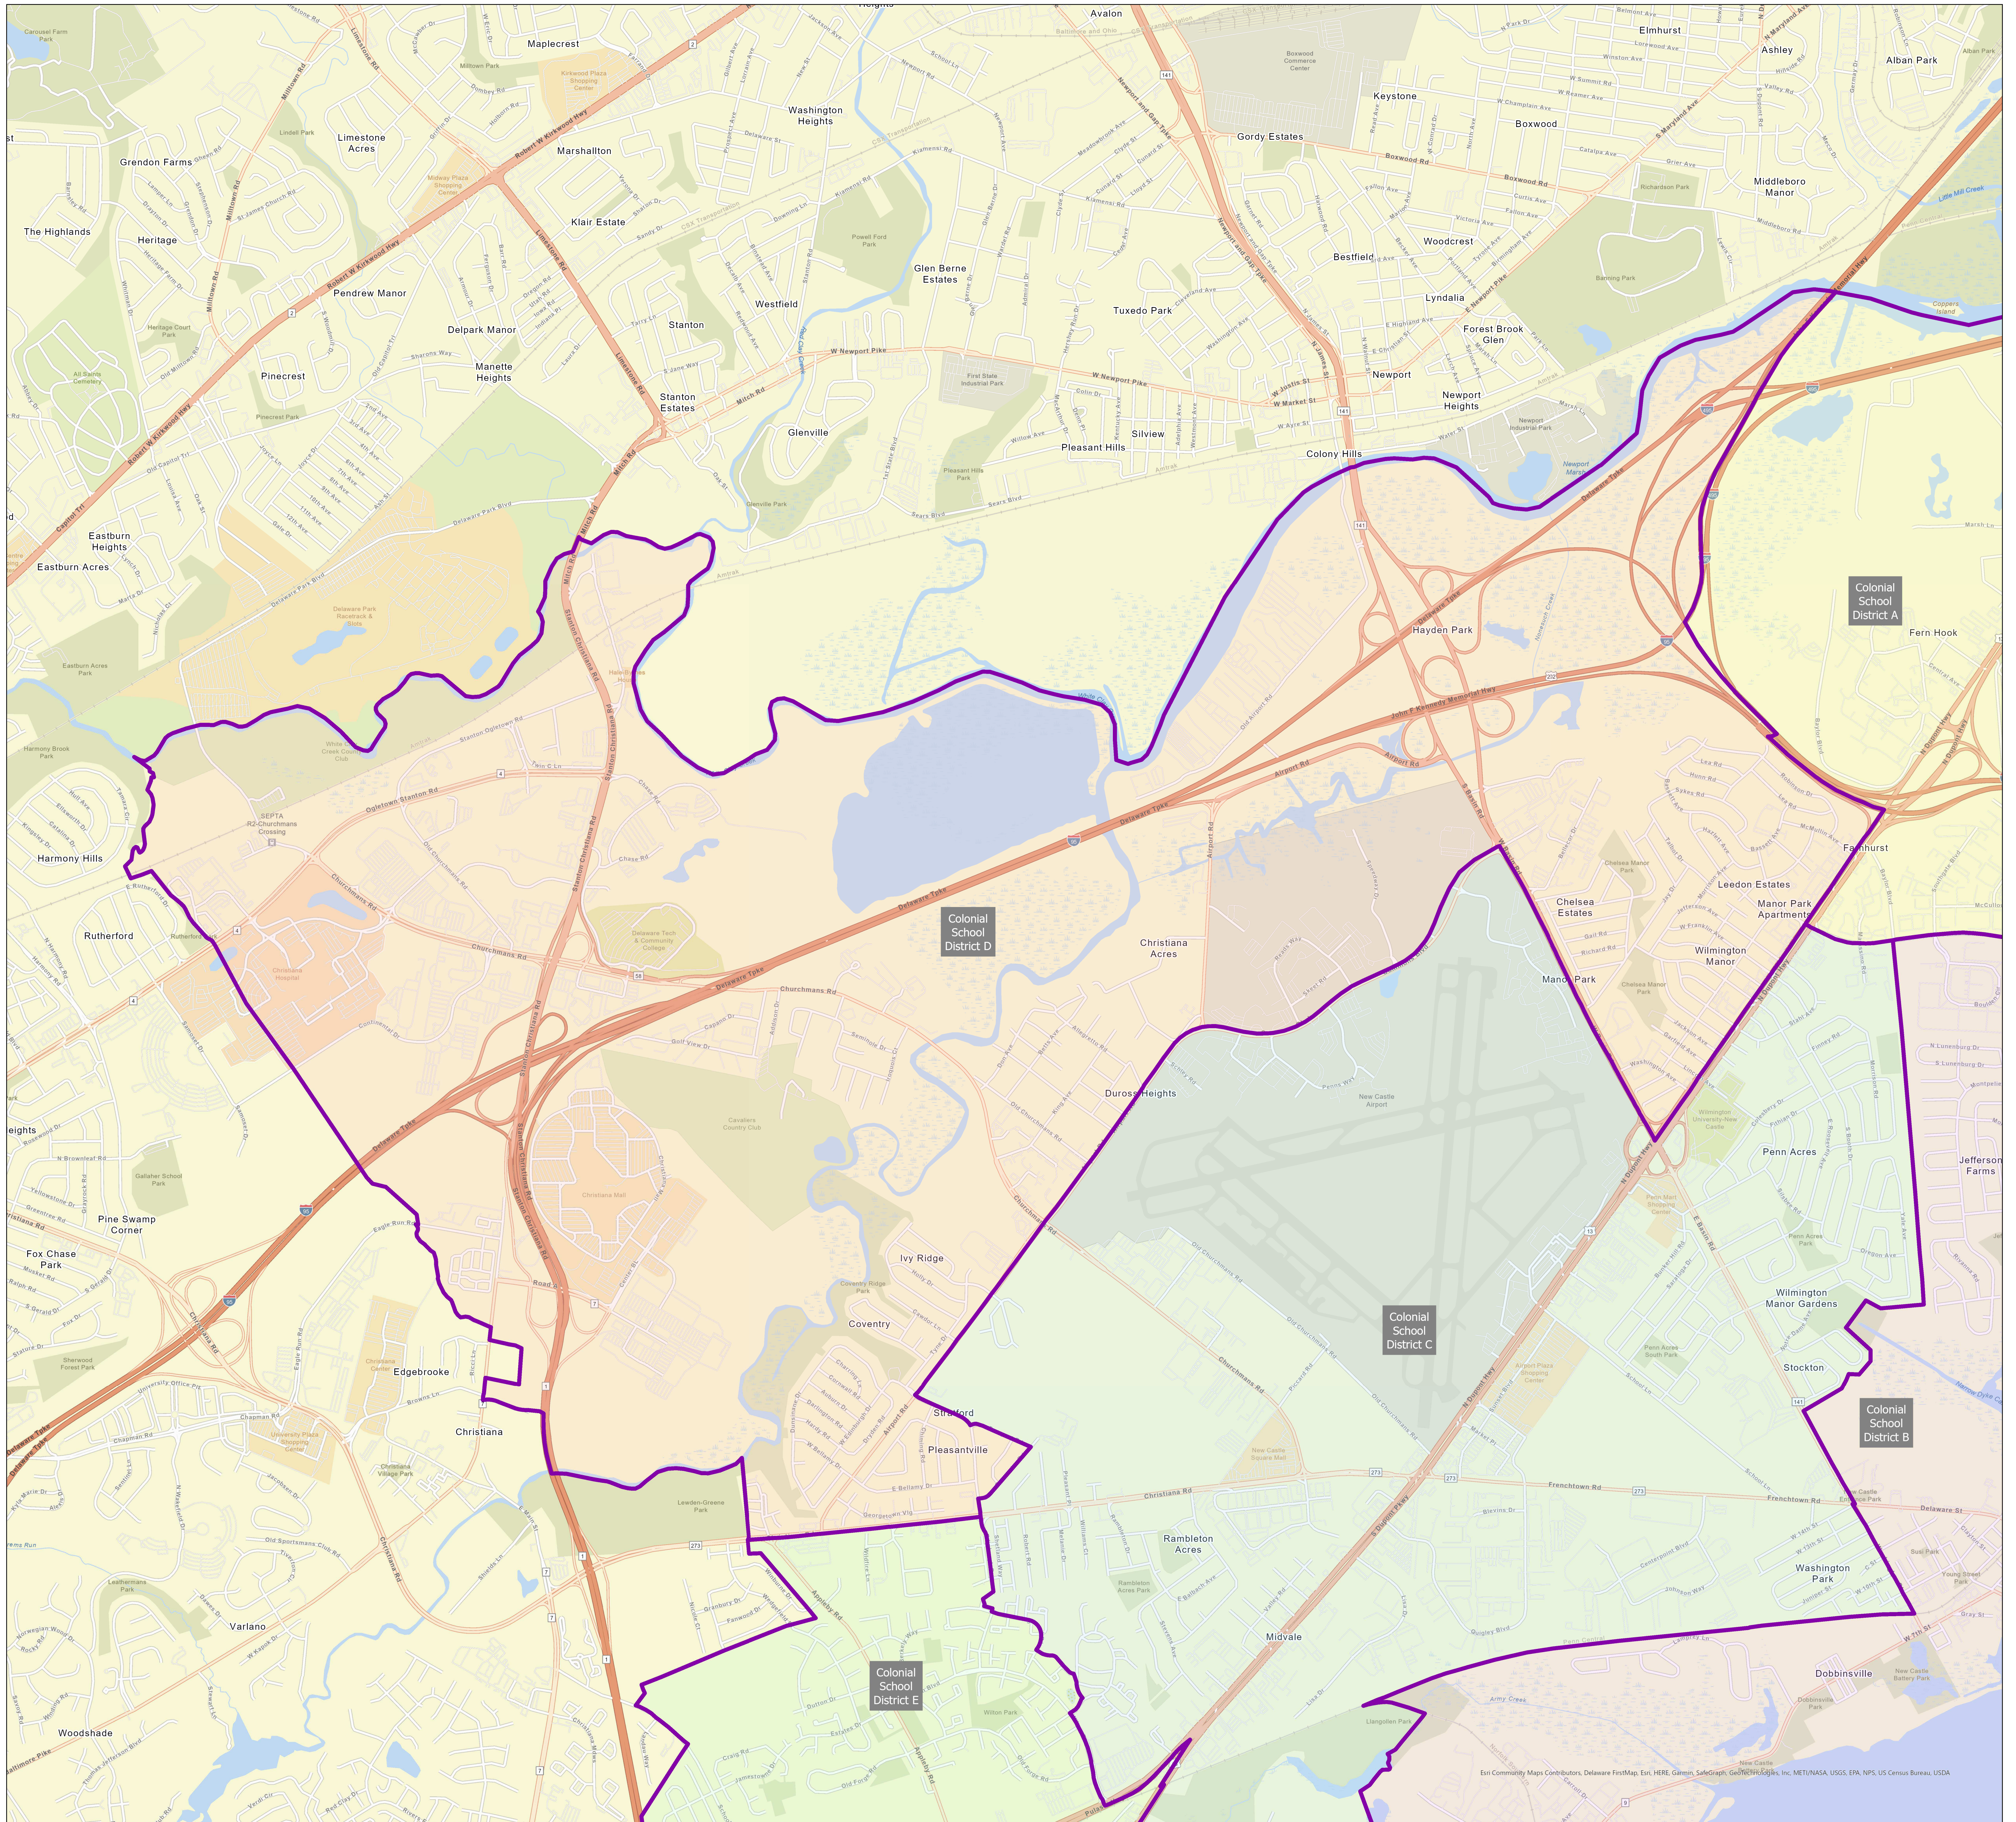

State of Delaware
Department of Elections
New Castle County

Colonial School District Nominating District D

0 0.35 0.7 1.4 Miles

Date Printed: Feb 27, 2023