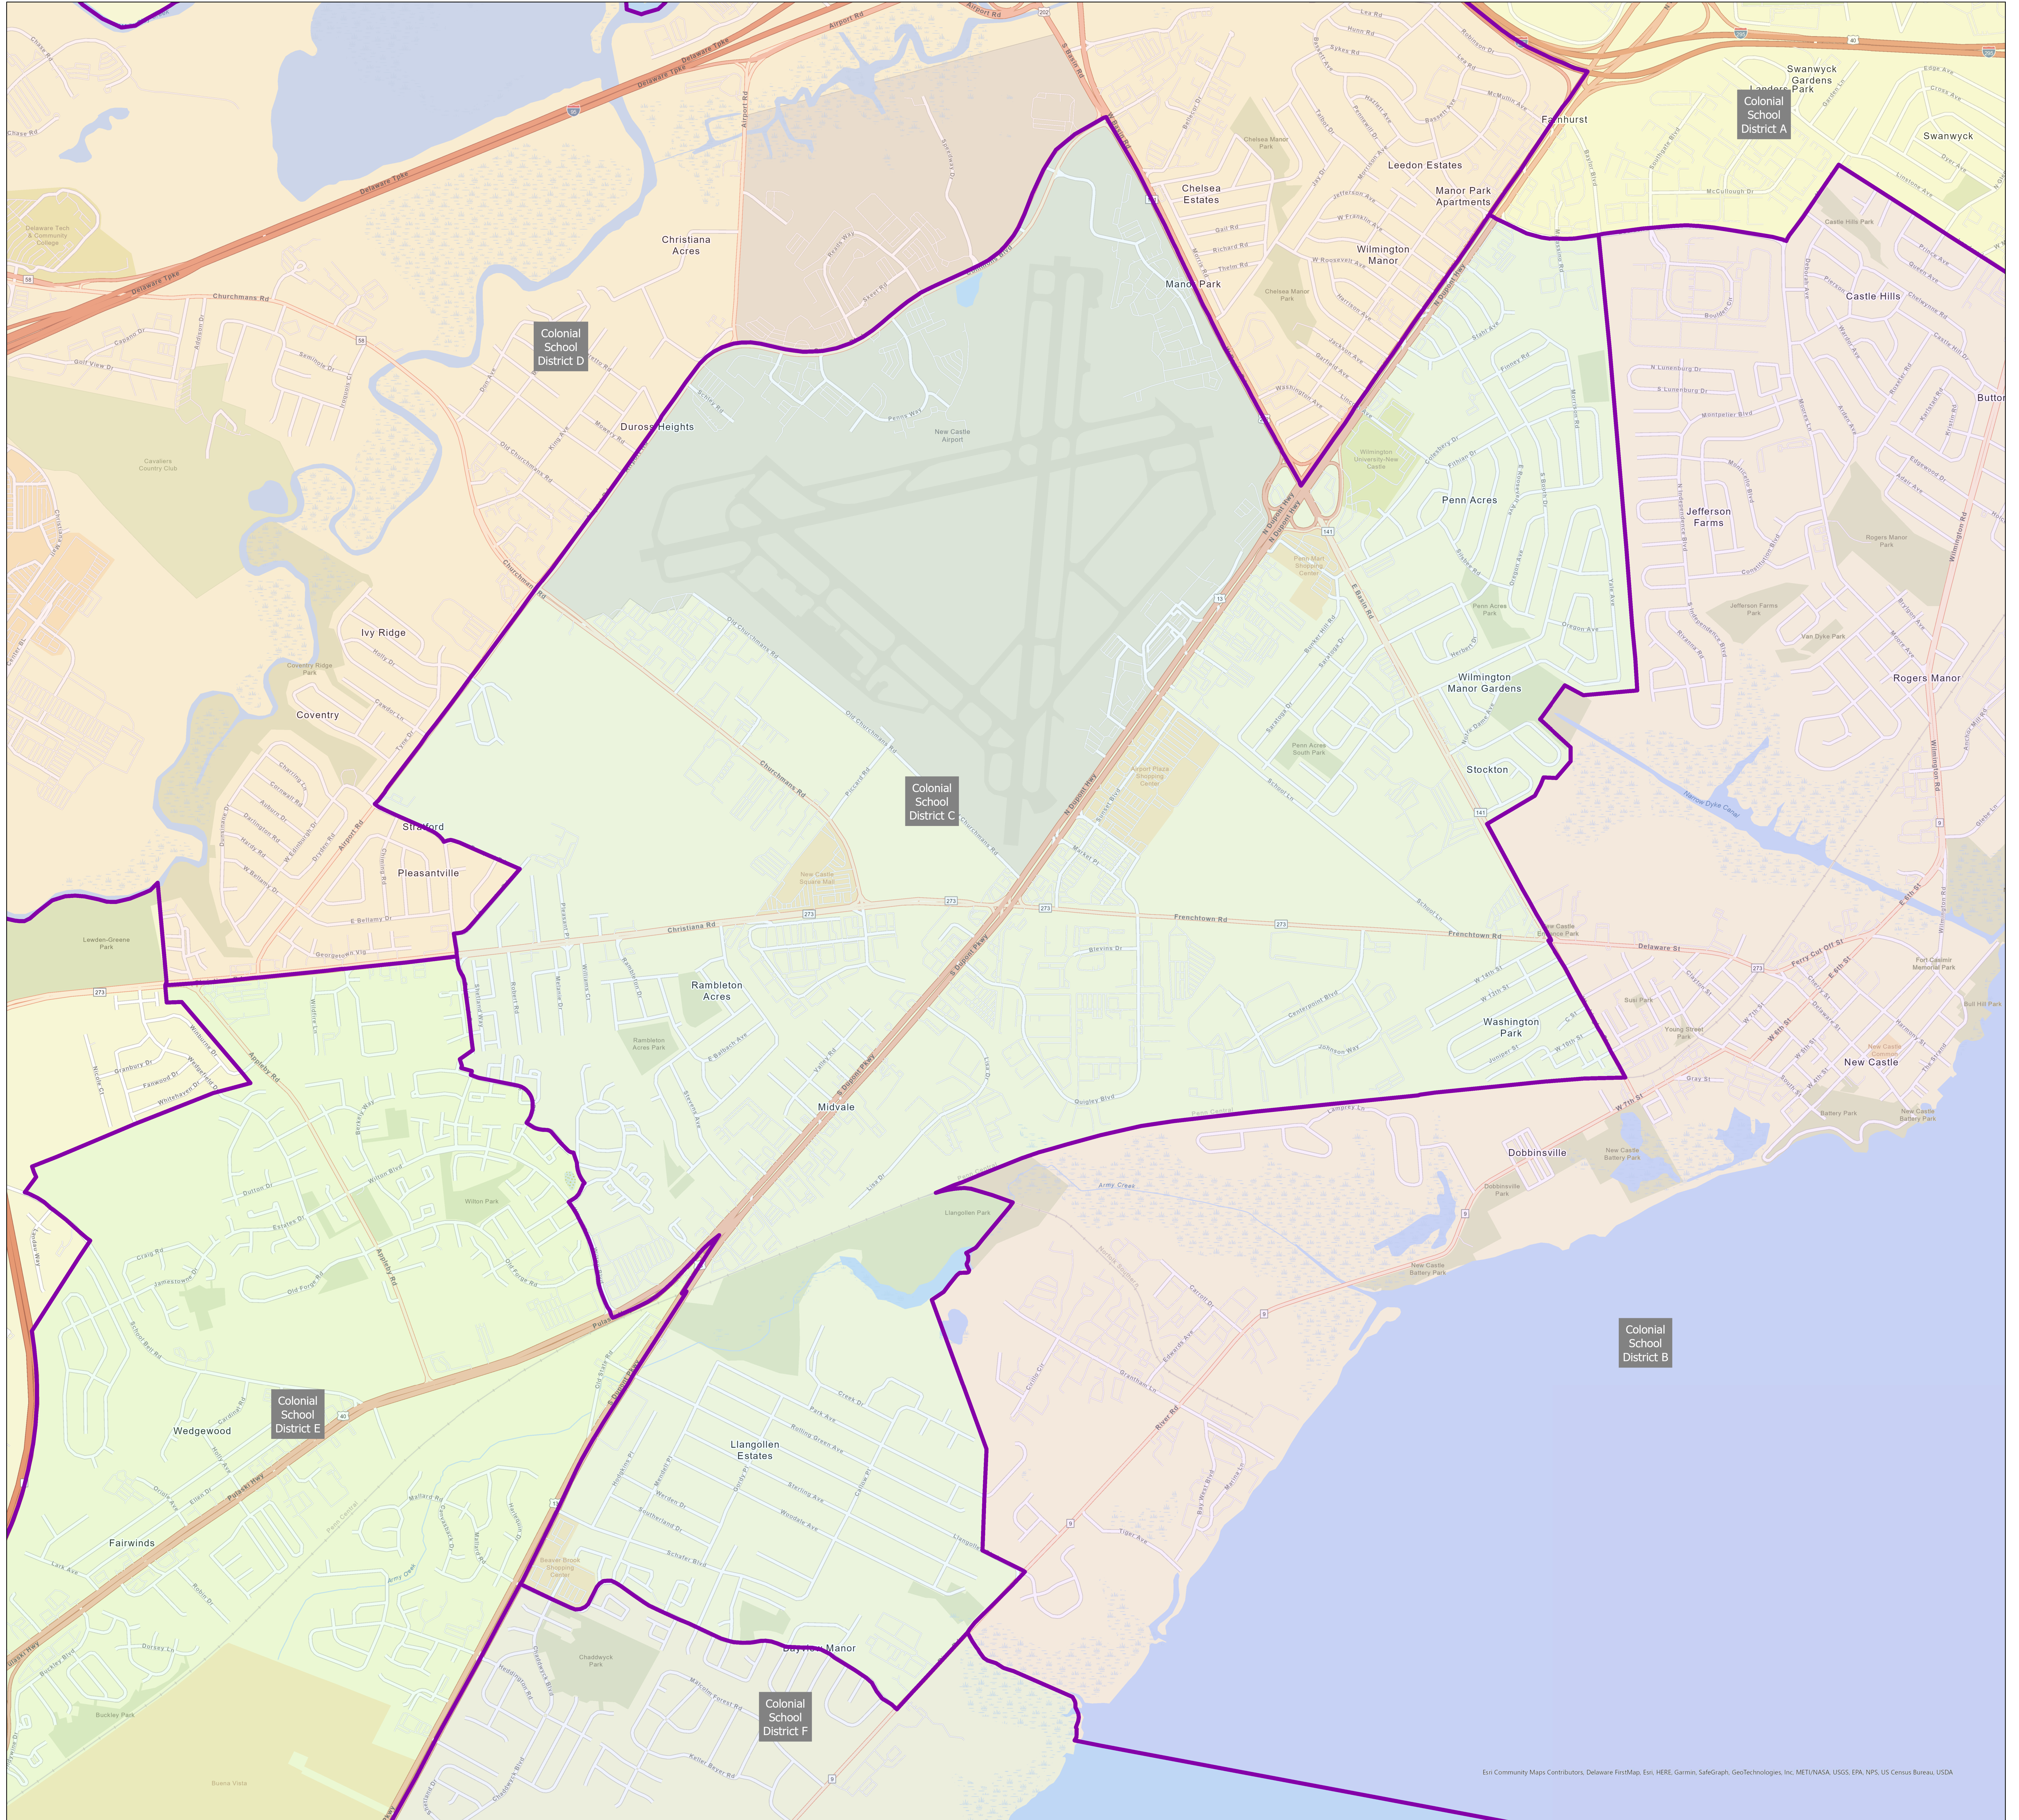

State of Delaware
Department of Elections
New Castle County

Colonial School District Nominating District C

0 0.28 0.55 1.1 Miles