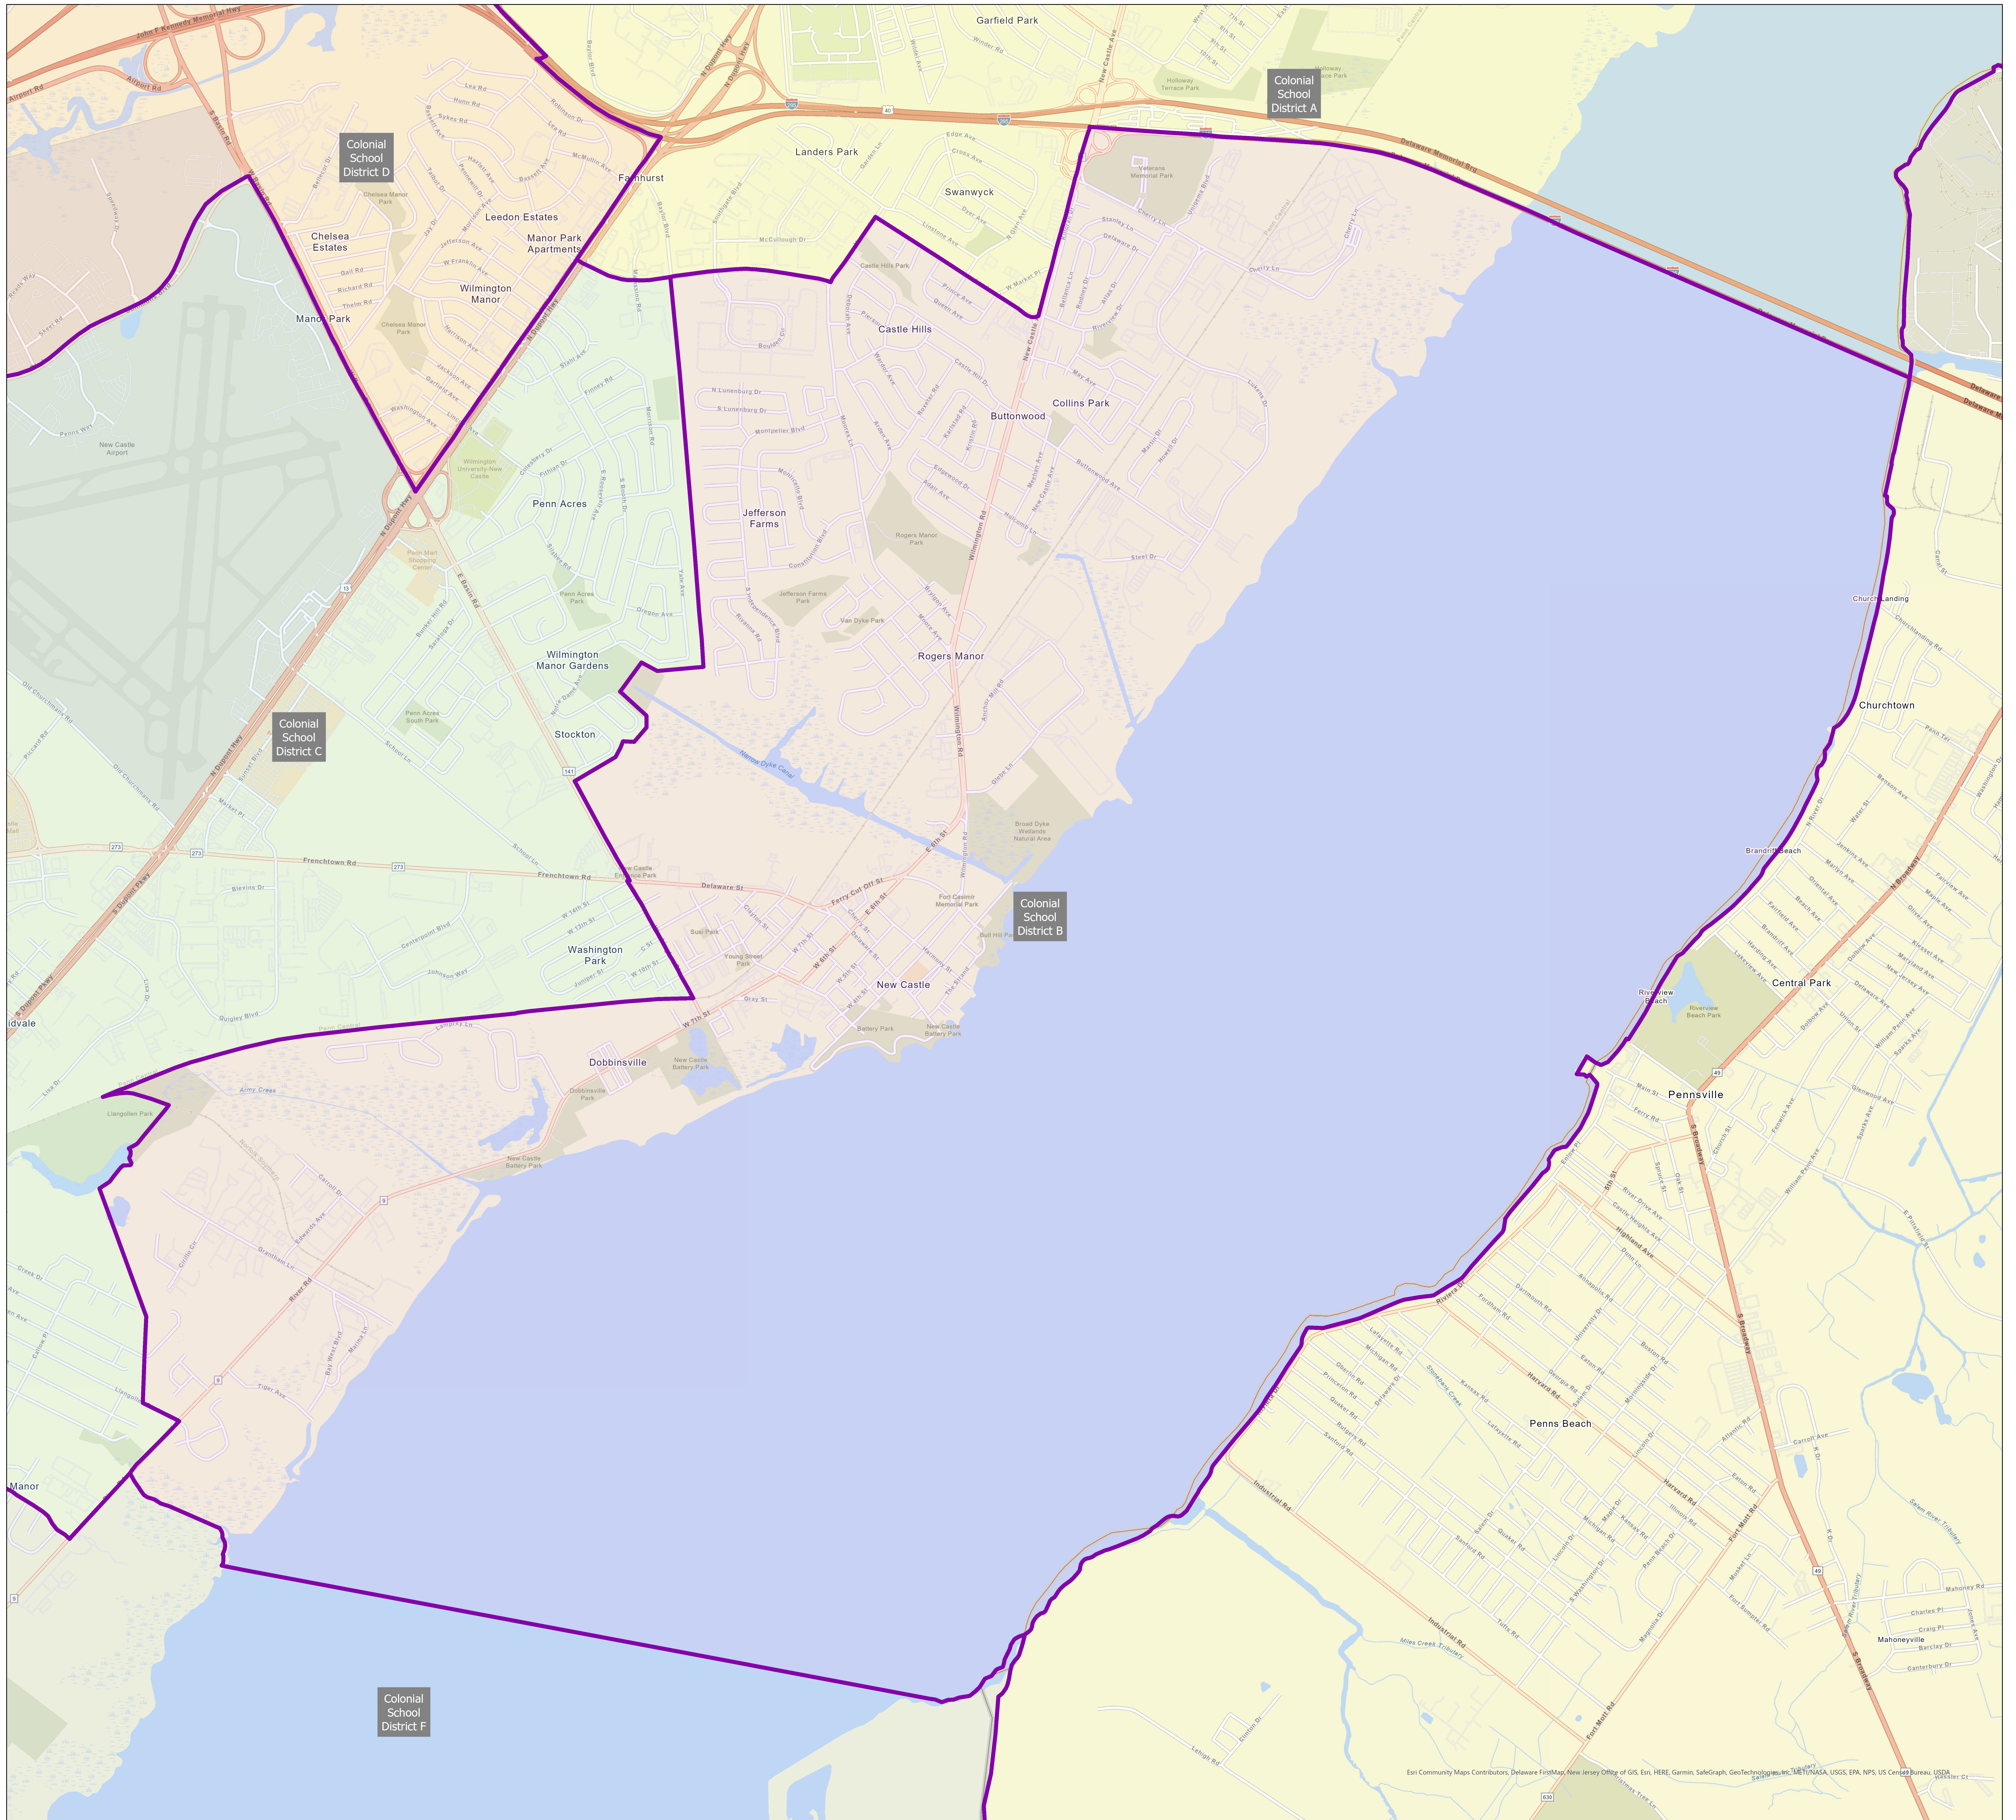

State of Delaware
Department of Elections
New Castle County

Colonial School District Nominating District B

0 0.33 0.65 1.3 Miles

Eri Community Maps Contributors, Delaware FirstMap, New Jersey Office of GIS, Eri, HERE, Garmin, SafeGraph, GeoTechnology, Inc., THE NASA, USGS, EPA, NPS, US Census Bureau, USDA, Esri, Inc.