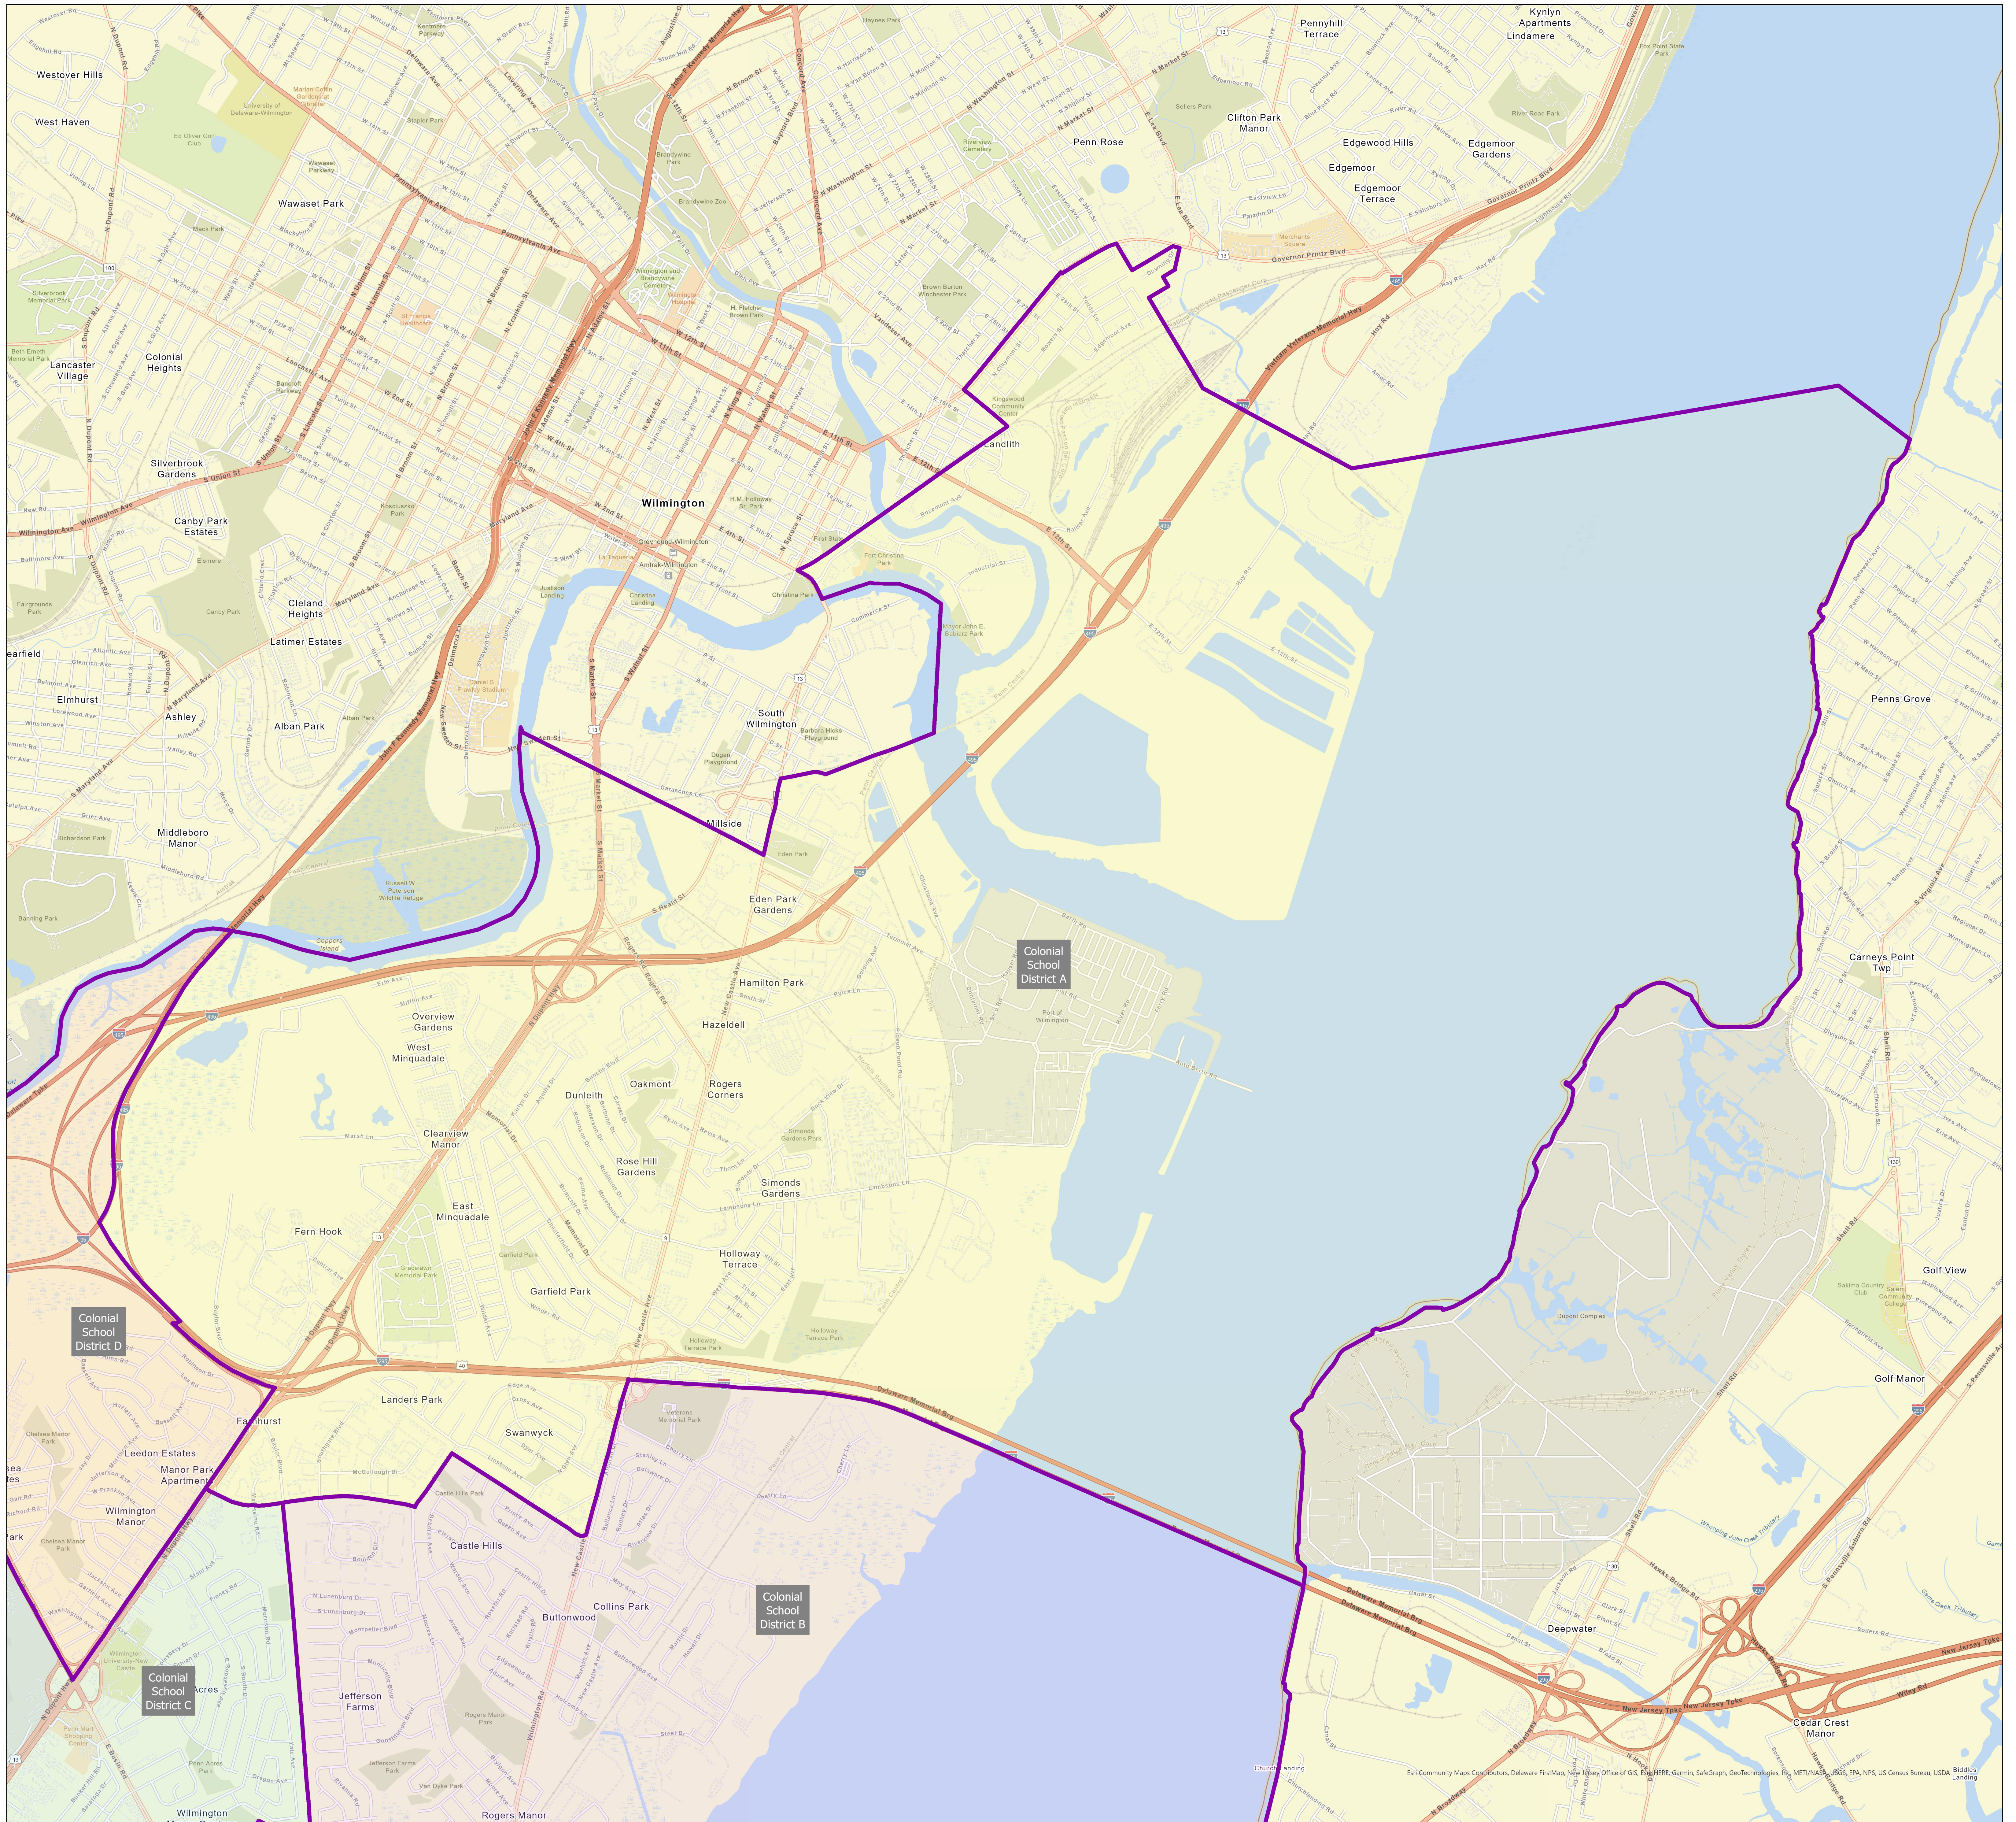

State of Delaware
 Department of Elections
 New Castle County

Colonial School District Nominating District A

0 0.4 0.8 1.6 Miles