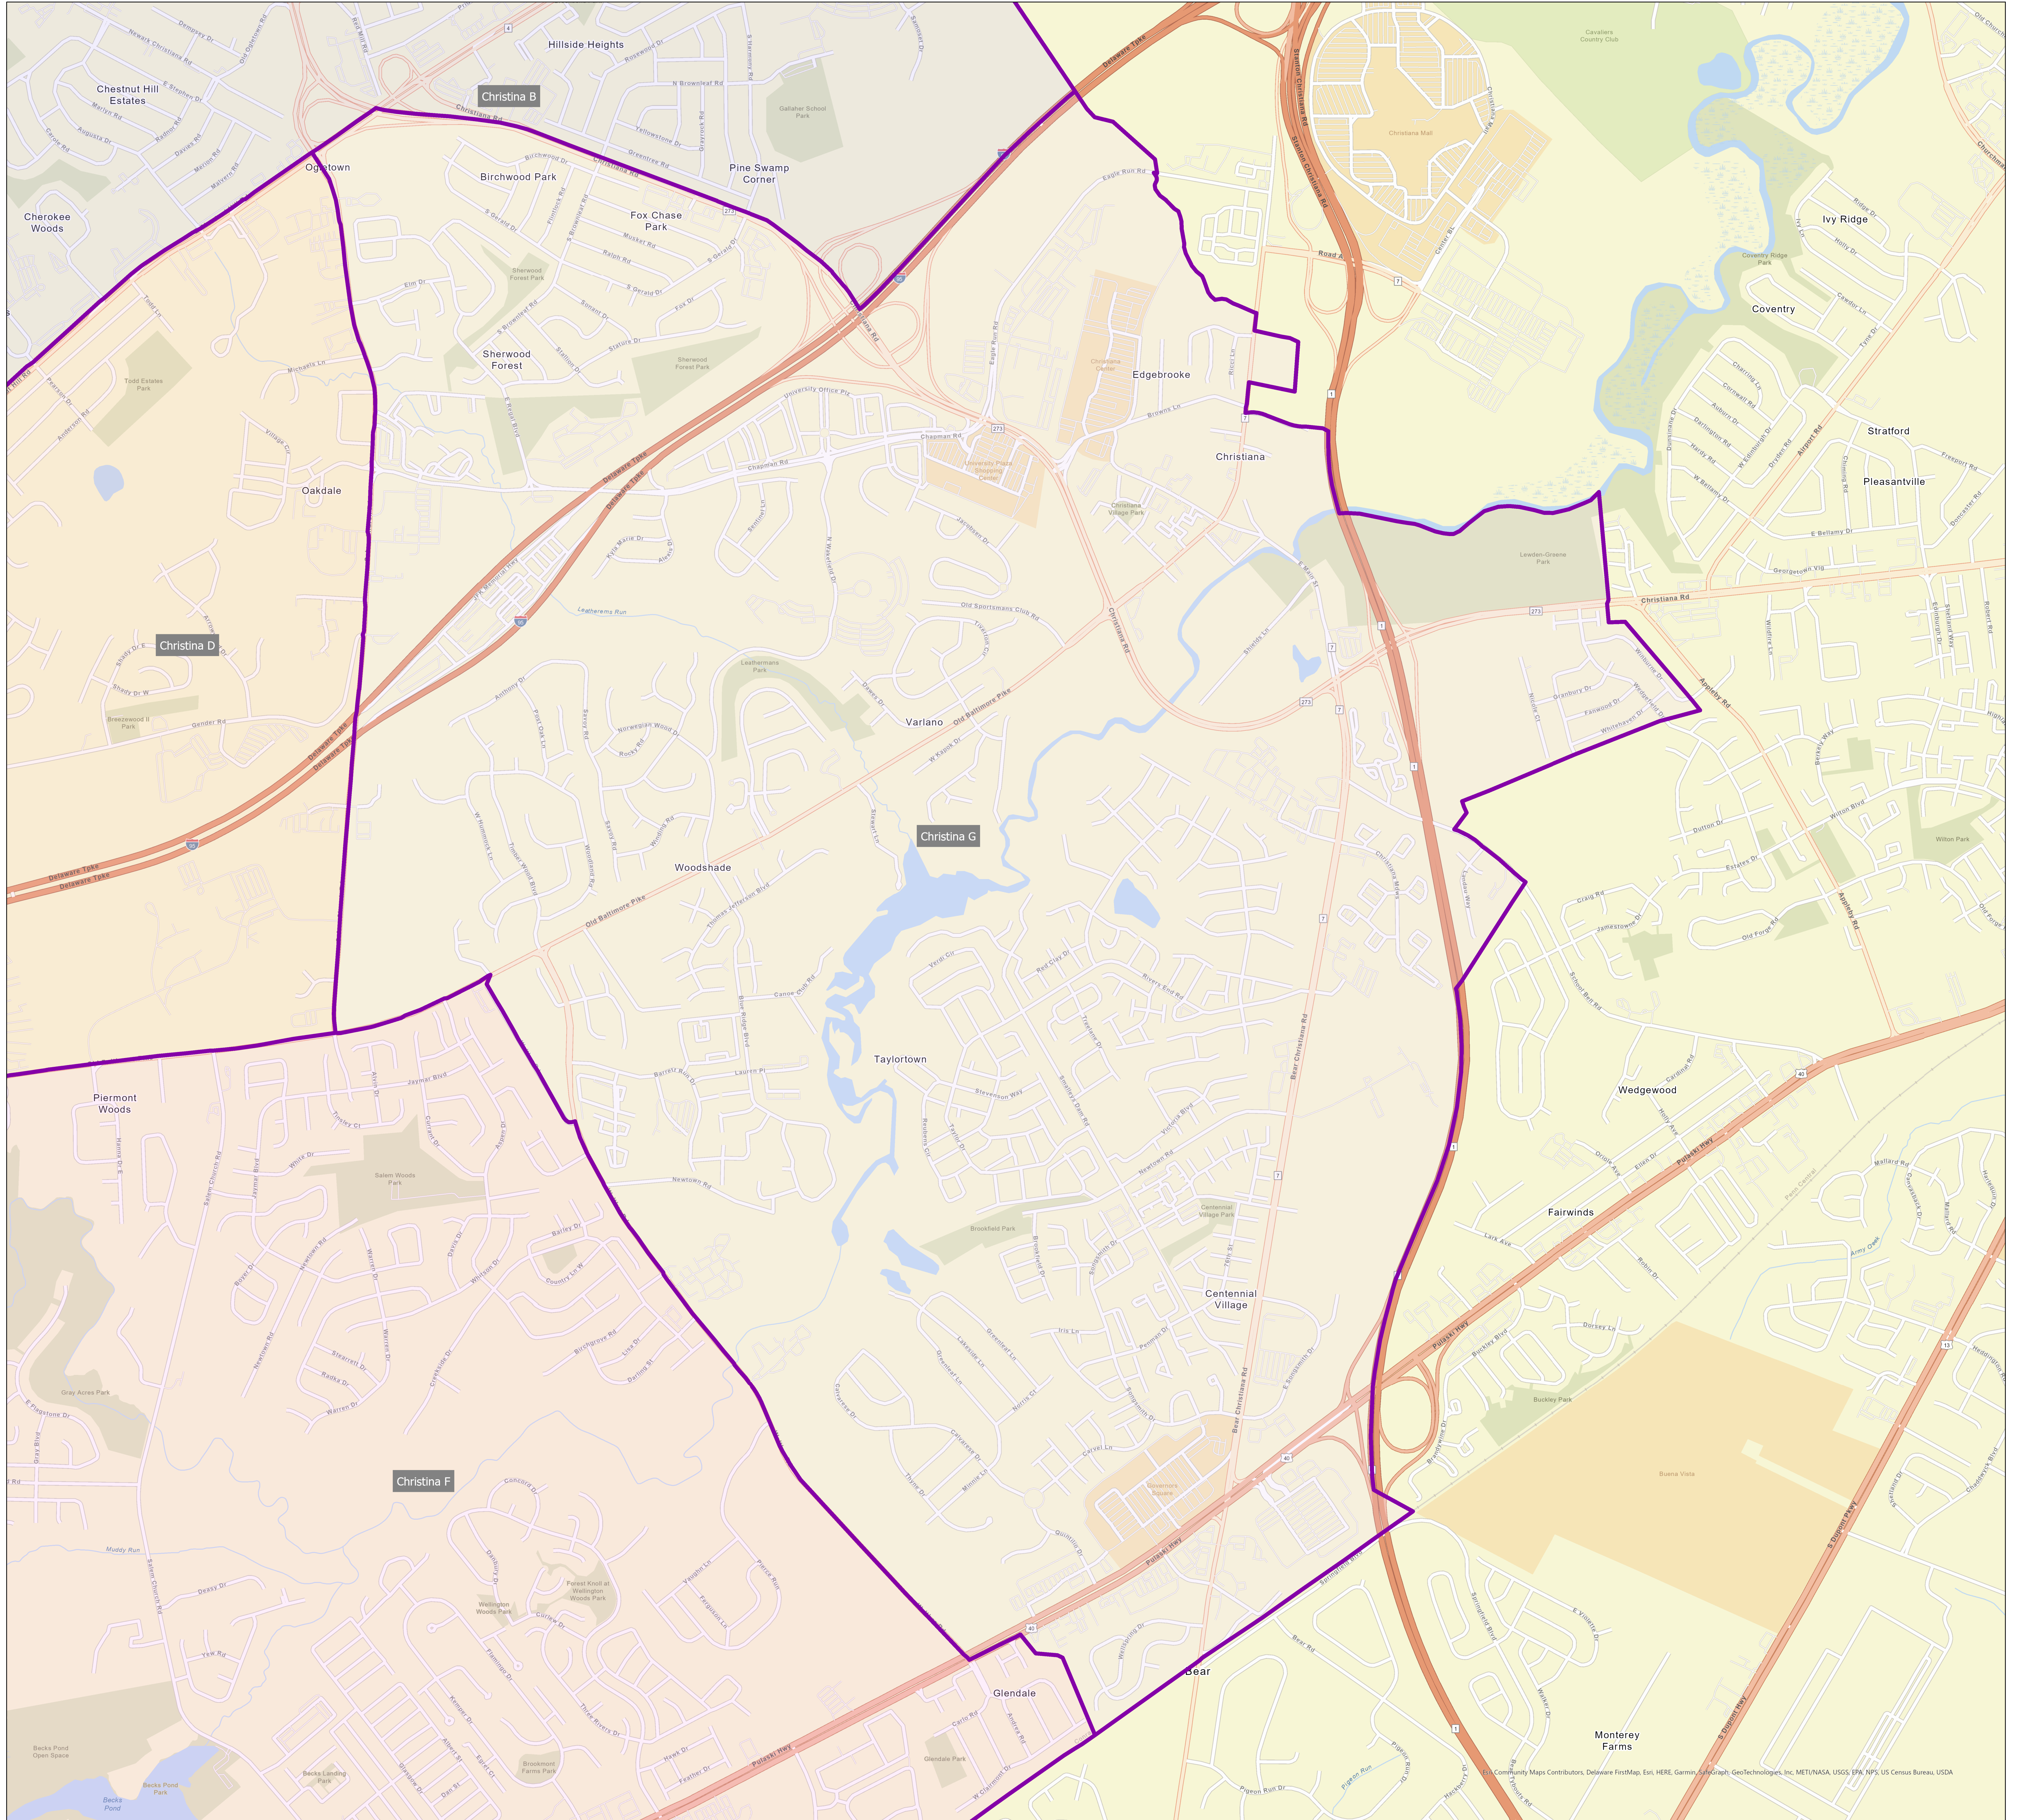

State of Delaware
 Department of Elections
 New Castle County

Christina School District Nominating District G

0 0.25 0.5 1 Miles