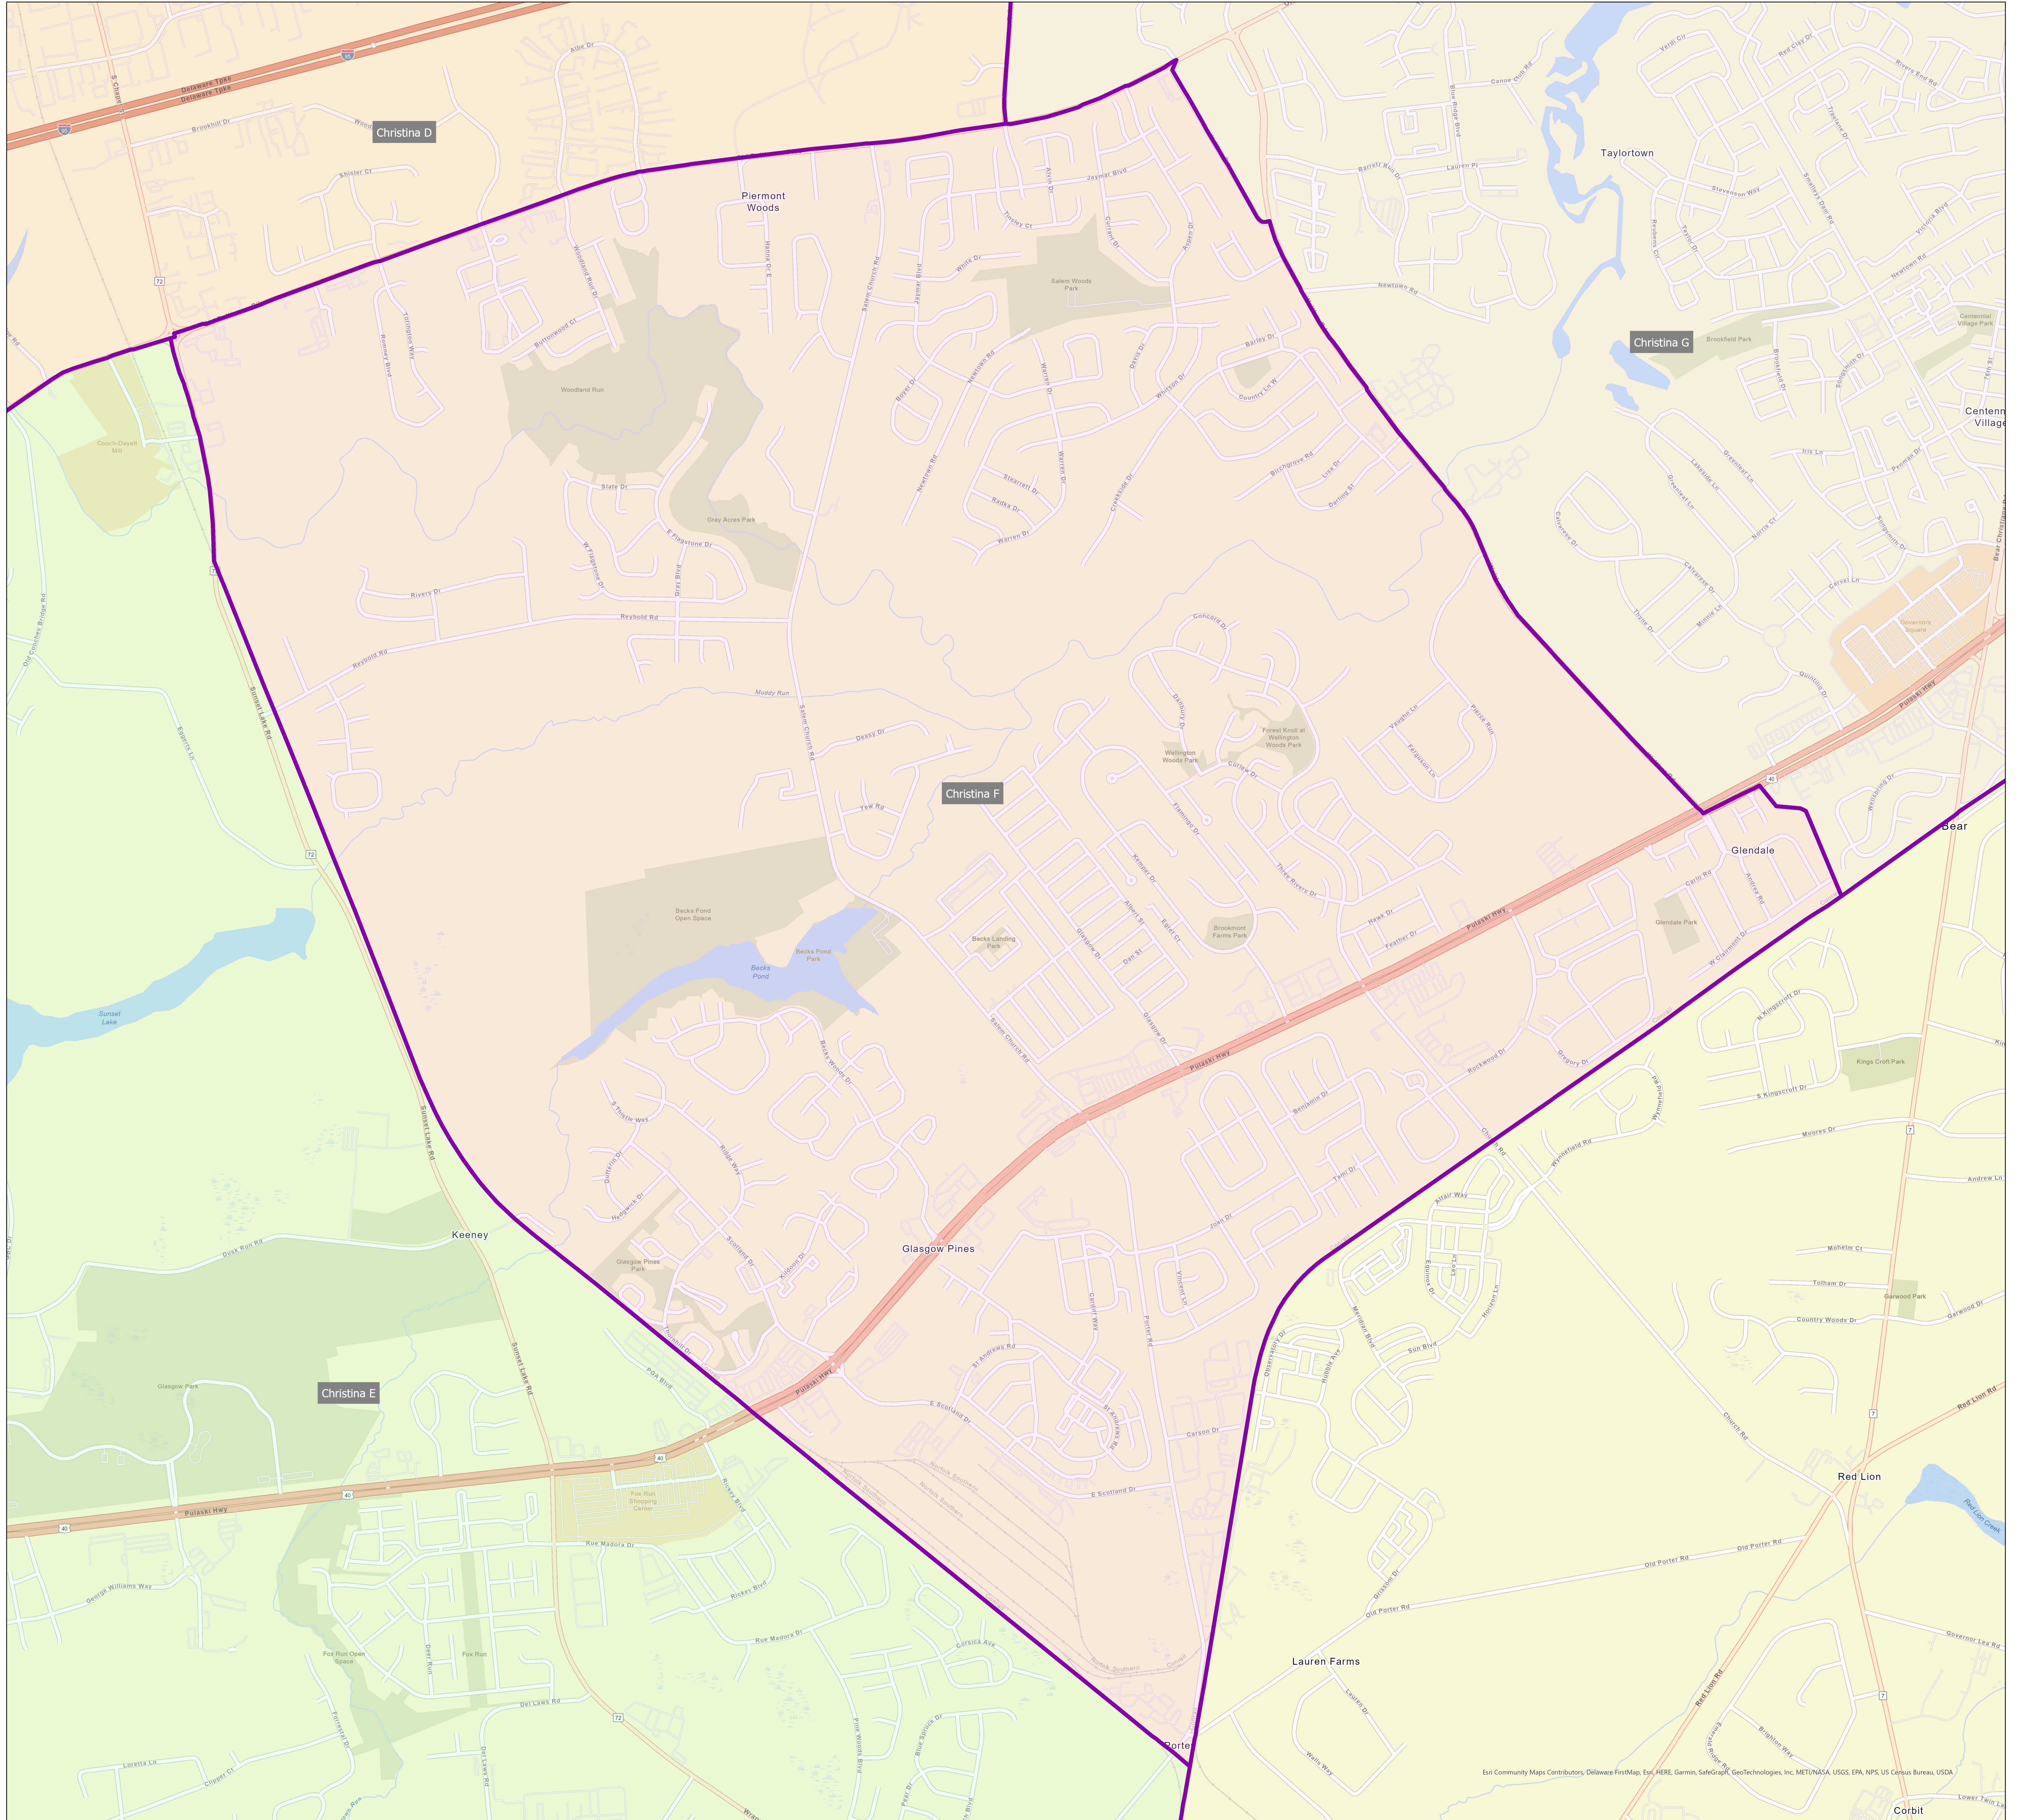

State of Delaware
Department of Elections
New Castle County

Christina School District Nominating District F

0 0.23 0.45 0.9 Miles