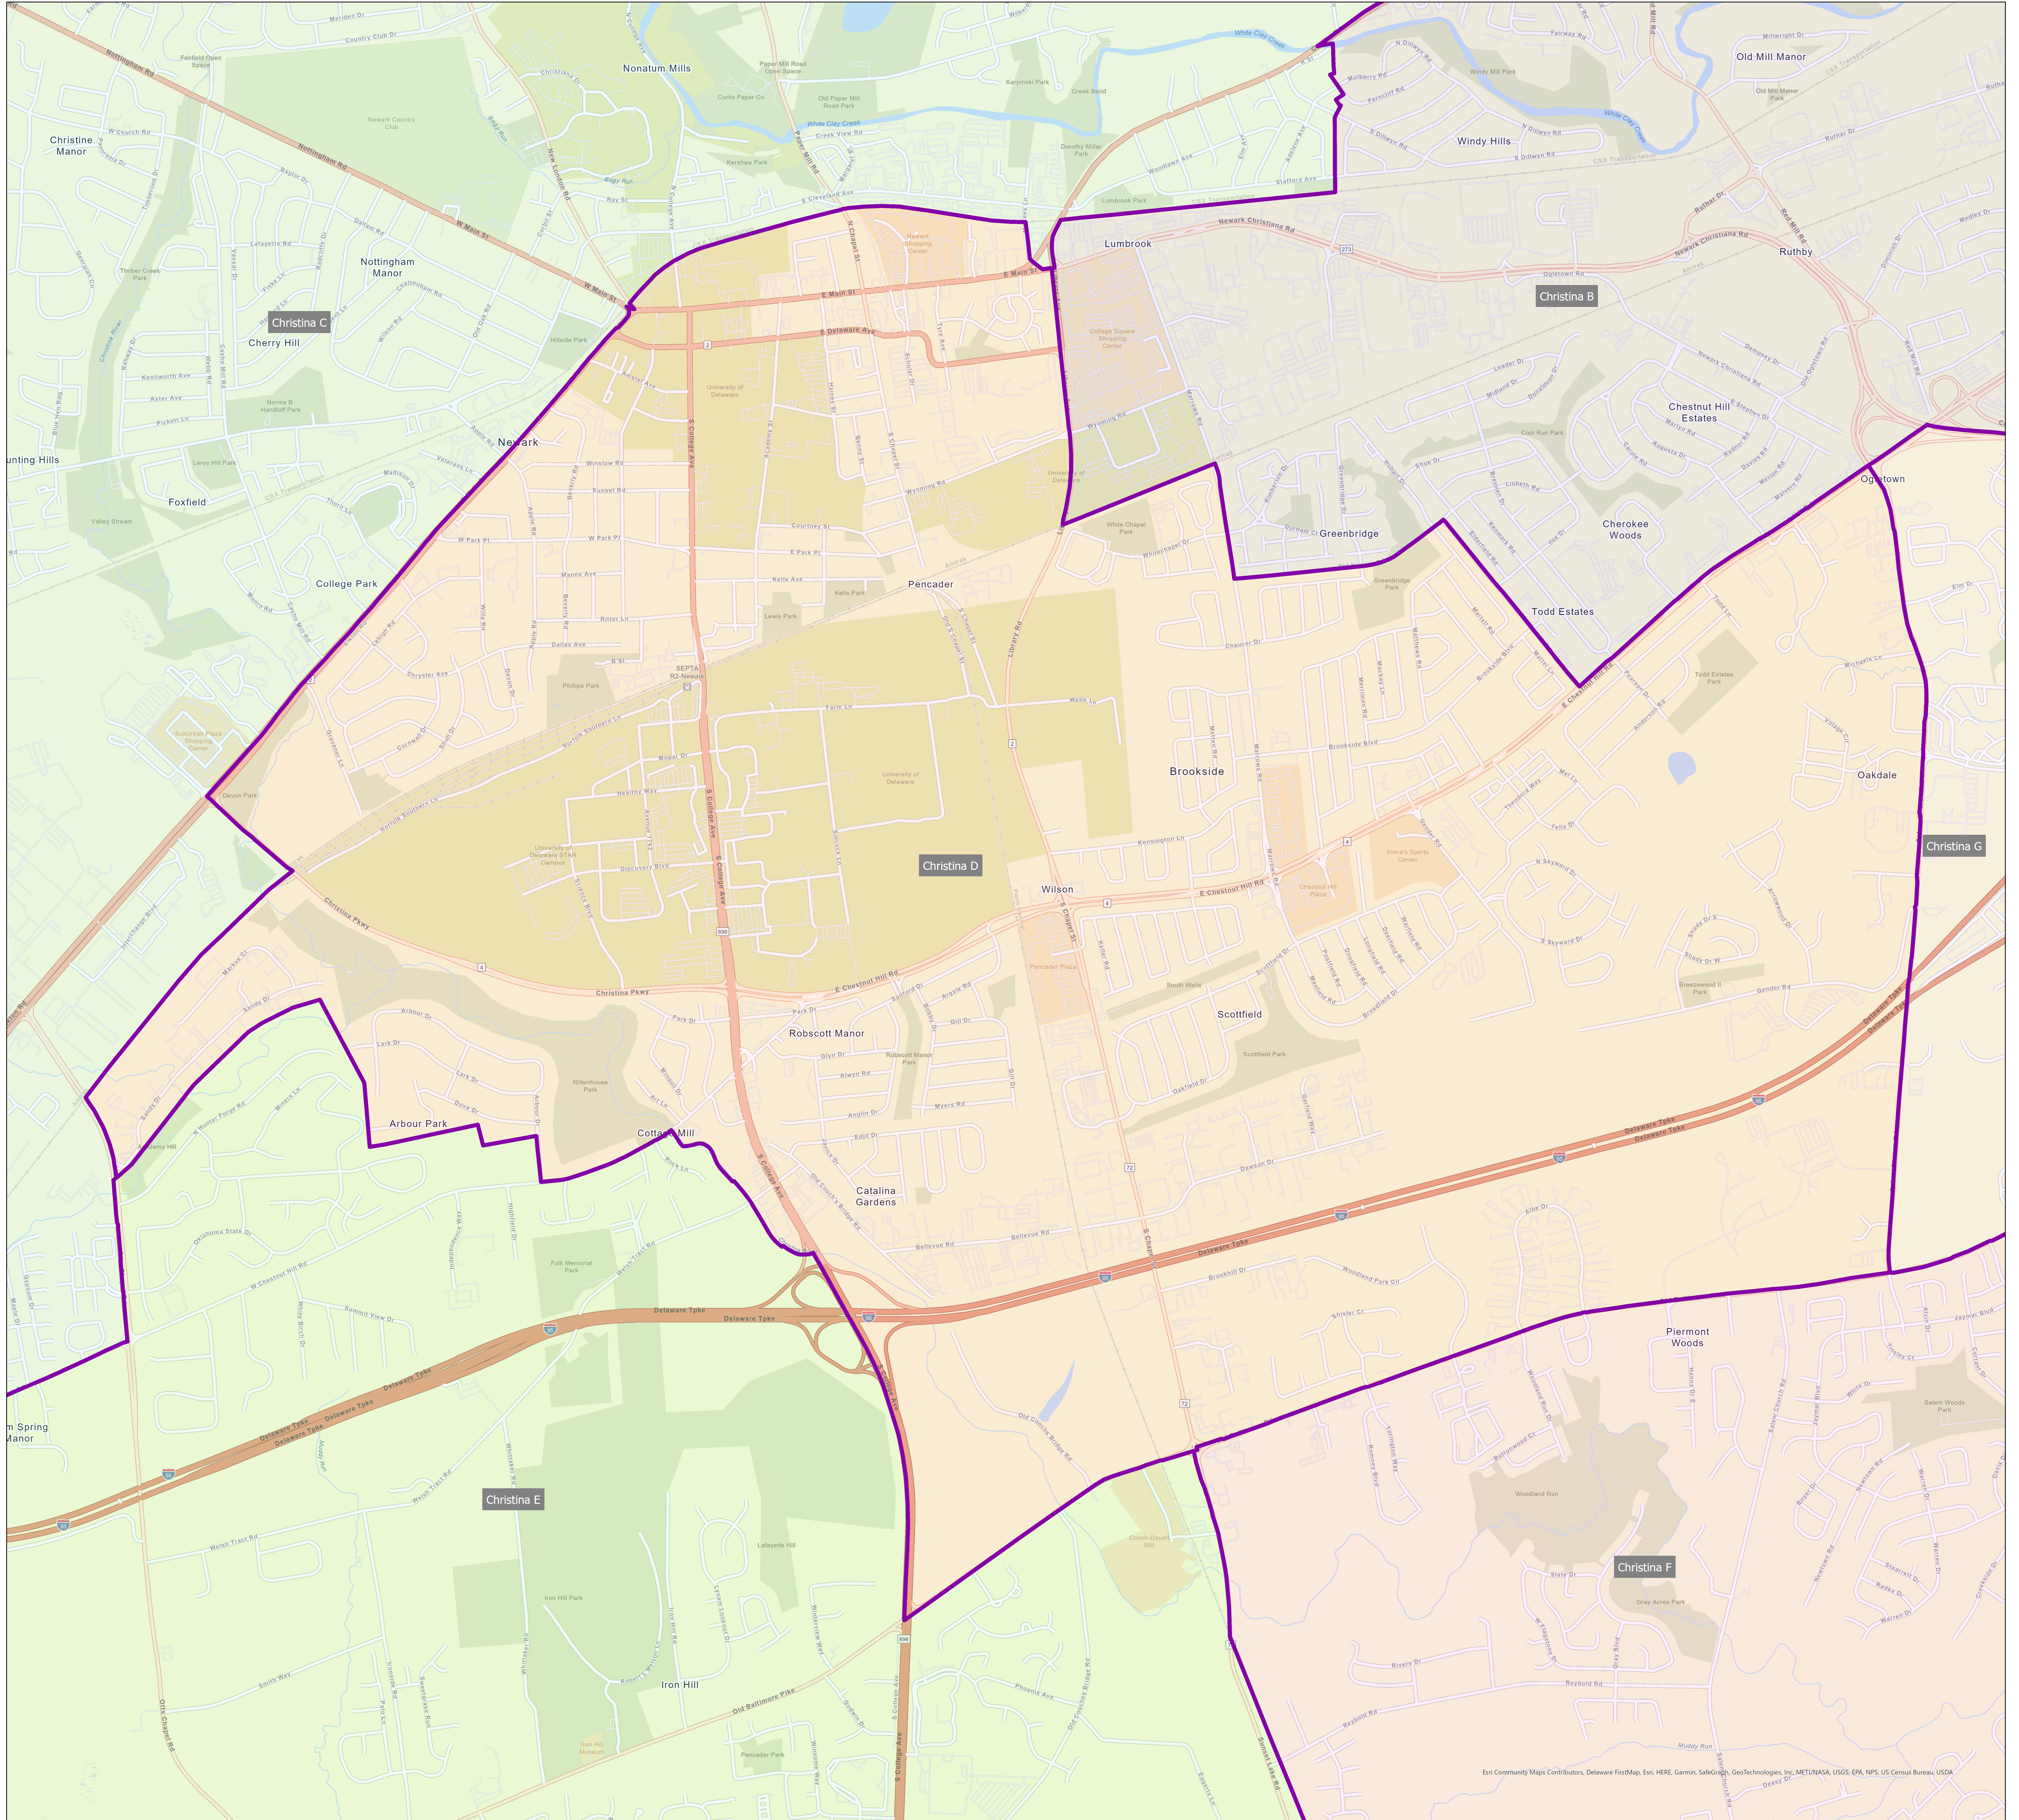

State of Delaware
Department of Elections
New Castle County

Christina School District Nominating District D

0 0.28 0.55 1.1 Miles